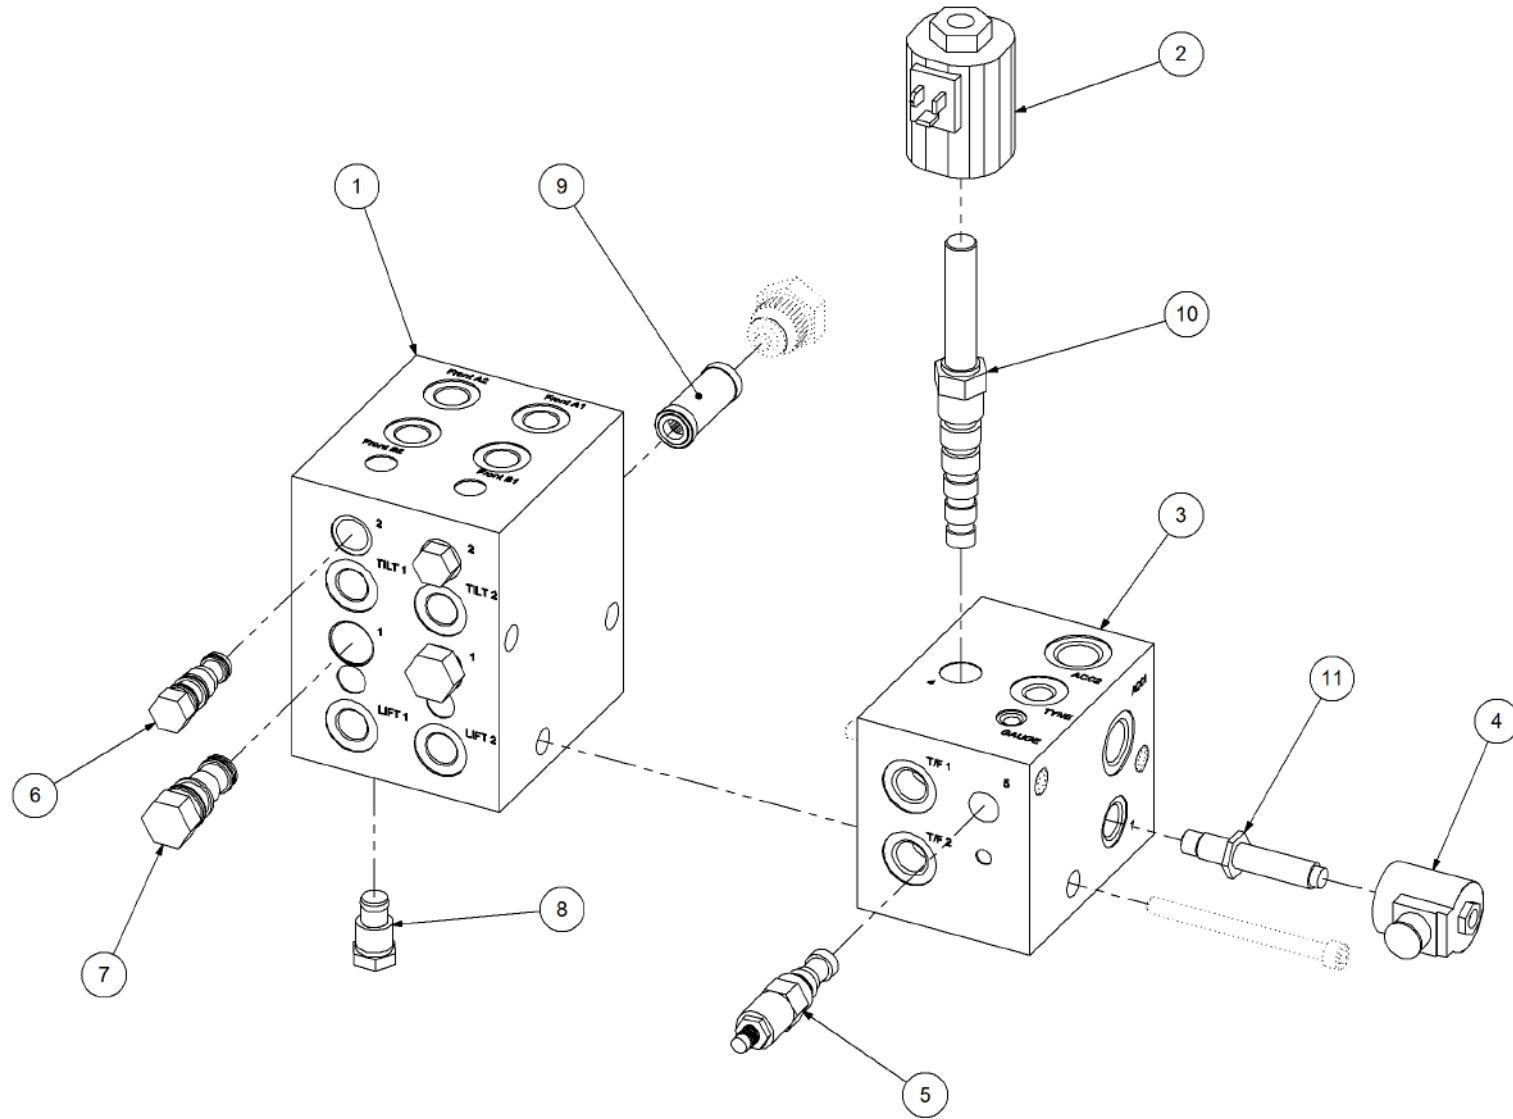

Key	Part Number	Description	Qty
-----	-------------	-------------	-----

P/N 158688883 Remote Connection Block

P/N 158688883 Remote Connection Block

Key	Part Number	Description	Qty
1	158688883-01	Hydraulic Manifold Part 1	1
2	152SV12600N0	Coil 12v DC - Series E	1
3	158688883-03	Hydraulic Manifold Part 3	1
4	152SV10220N0	Coil 12v DC - Series D	1
5	152RV1020A0N23	Relief Valve	1
6	152CKCBXCN	Check Valve - Pilot Open	2
7	152CKEBXCN	Check Valve - Pilot Operated	2
8	152CV10200N5	Check Valve	2
9	152426068	Filter	2
10	1526956012	Spool Valve	1
11	1526356012	Poppet Valve	1