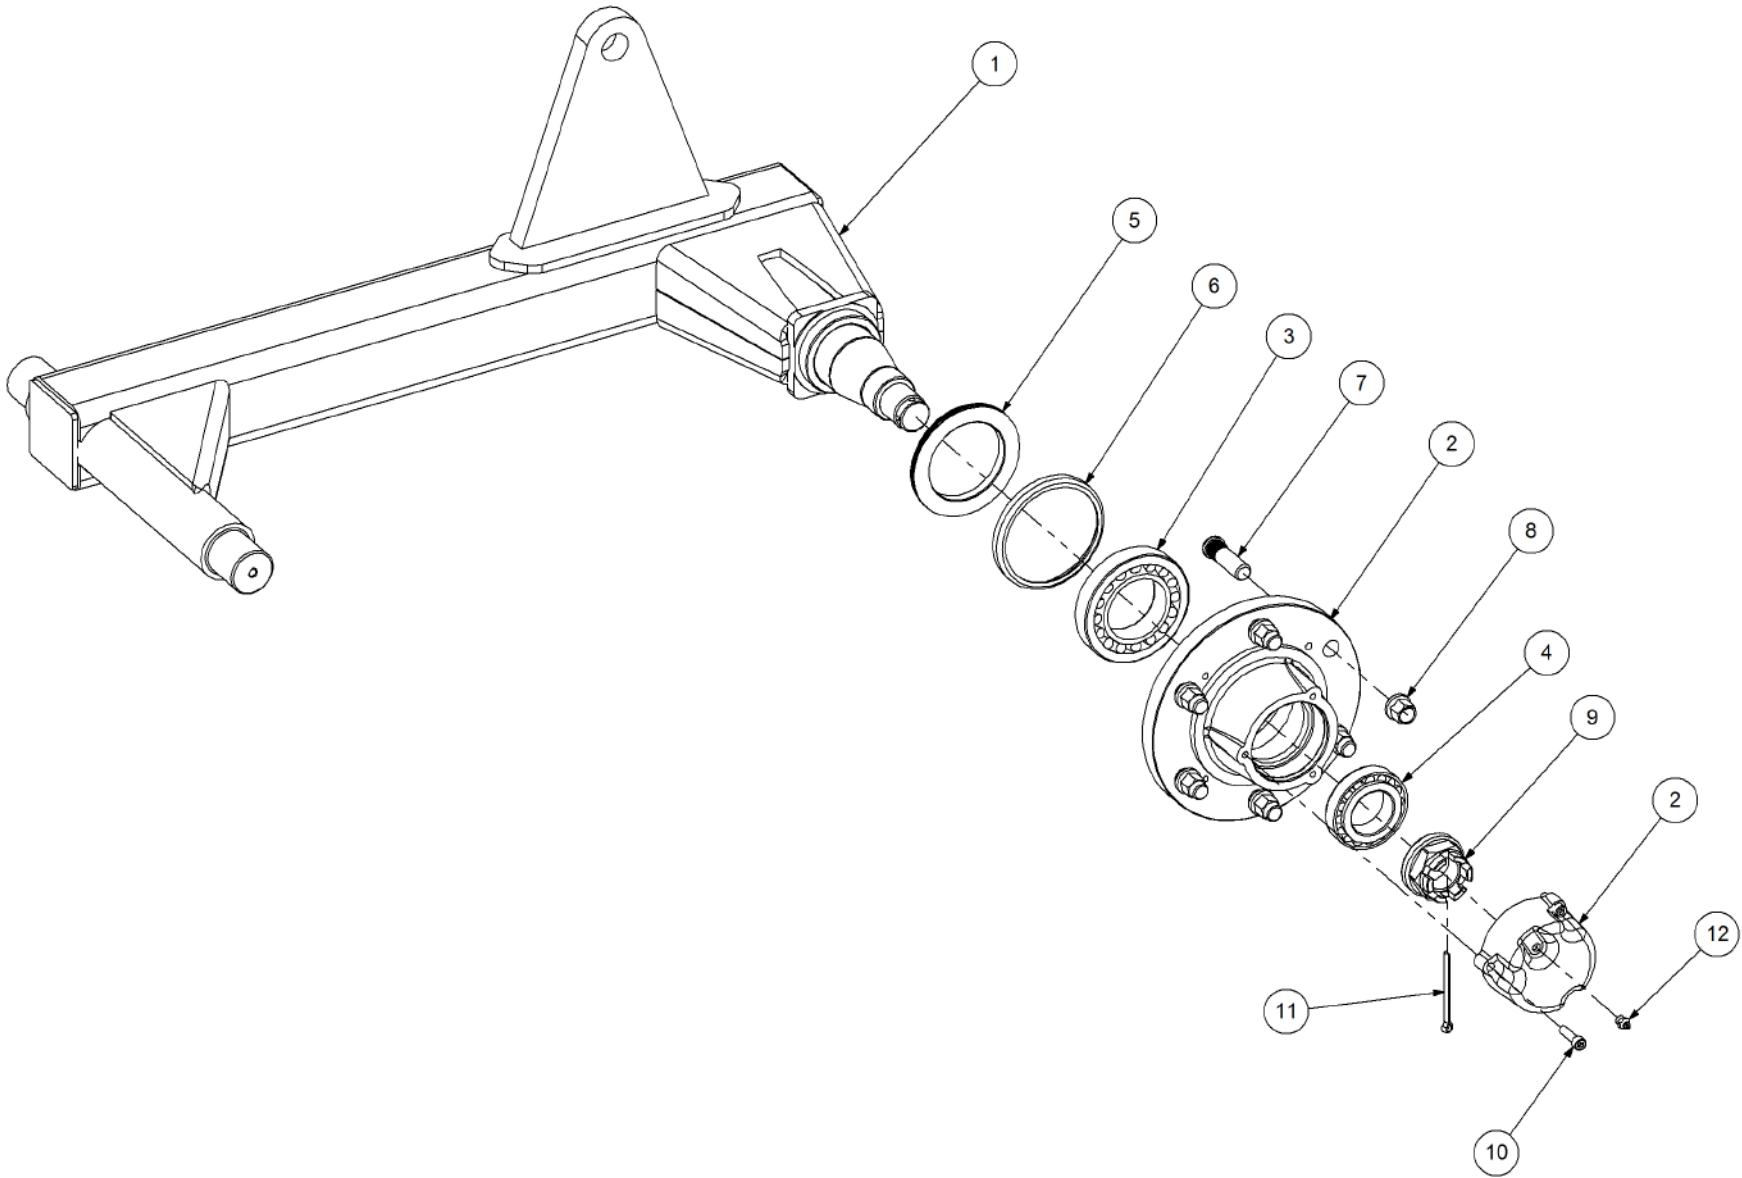

P/N 300371220 Axle & Hub Assy - RH - 3.5T (6 stud)

P/N 300371220 Axle & Hub Assy - RH - 3.5T (6 stud)

Key	Part Number	Description	Qty
1	300371221	Axle - RH	1
2	249075004	Hub - 6 stud	1
3	135030214	Bearing Tapered Roller 70 ID	1
4	135030210	Bearing Tapered Roller 50 ID	1
5	139075008	Seal 3-1/2" ID	1
6	139075009	Wear Ring	1
7	056180600	Wheel Stud M18	6
8	080161801	Wheel Nut M18	6
9	249092002	Axle Nut 1-1/2"	1
10	060108030	Cap Screw M8 x 30	3
11	092206080	Split Pin 6.3 Dia x 80	1
12	111103000	Grease Nipple 1/8" BSP	1

Key	Part Number	Description	Qty