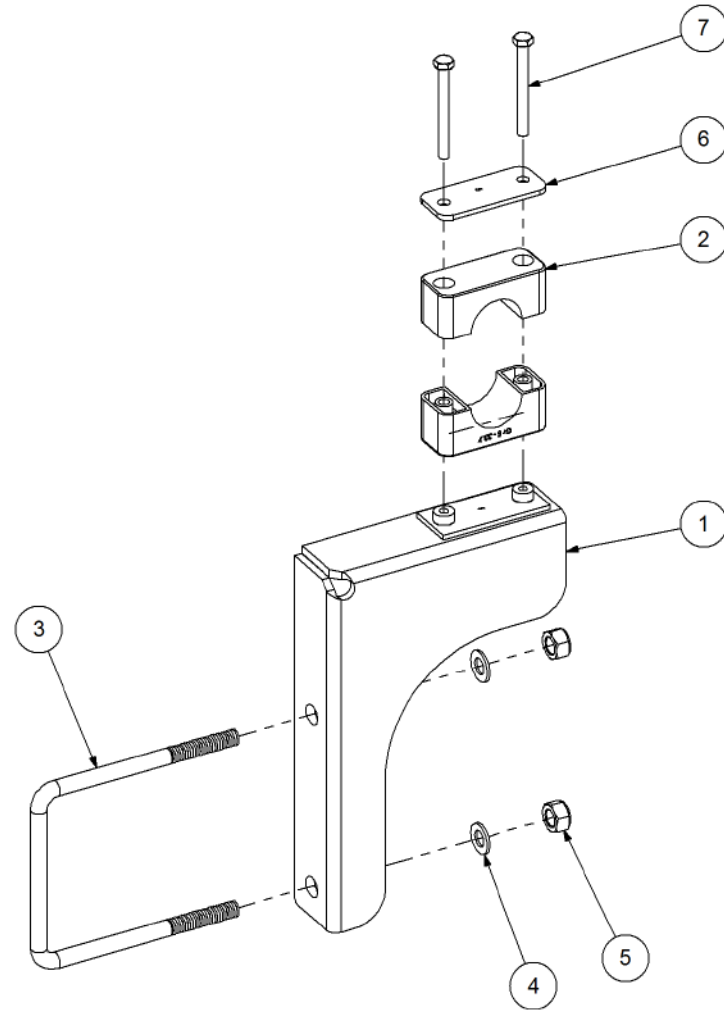

P/N 321191430 Hyd Manifold Stand Assy - RH

P/N 321191430   Hyd Manifold Stand Assy - RH

Key	Part Number	Description	Qty
1	321191431	Hyd Manifold Stand - RH	1
2	156145337	Clamp Pipe Single 33.7 Dia	1
3	020100100	U Bolt 3/8" X 4" X 4" UNC Zp	1
4	035110191	Flat Washer 3/8" ID	2
5	030130101	Nut 3/8" UNC Nyloc	2
6	156165000	Clamp Top Plate	1
7	050060608	Bolt Hex Hd M6 x 60	2

Key	Part Number	Description	Qty