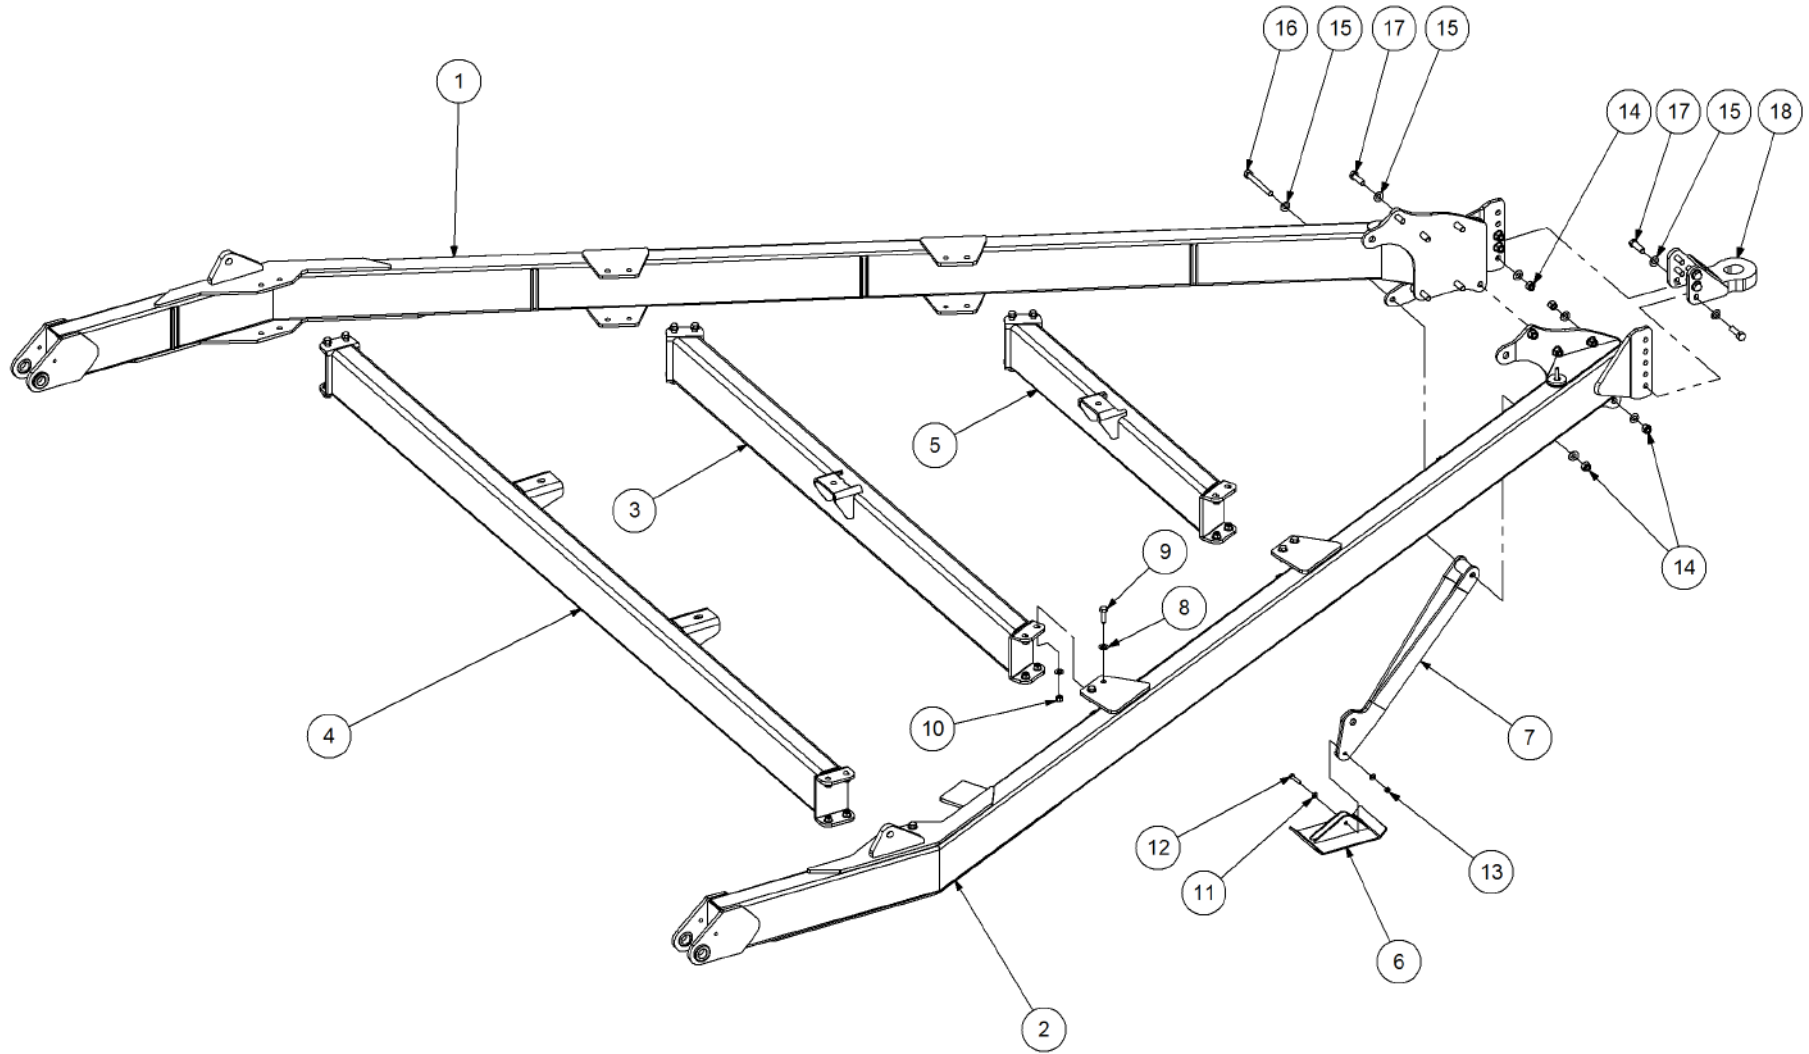

P/N 305044001

Main Pull - 3MC w/- PM

Key	Part Number	Description	Qty
1	305000192	Pull Arm LH suits PM1	1
2	305000193	Pull Arm RH suits PM1	1
3	305000194	Pull Cross Beam suits PM1 - Centre	1
4	330401325	Pull Cross Beam - Rear	1
5	330401330	Pull Cross Beam - Front	1
6	235160011	Jack Foot	1
7	235160015	Jack Leg	1
8	035116351	Flat Washer 5/8" ID	46
9	000160505	Bolt Hex Hd 5/8" UNC x 2"	24
10	030130161	Nut 5/8" UNC Nyloc	24
11	035111220	Flat Washer 7/16" ID	2
12	000110575	Bolt Hex Hd 7/16" UNC x 2-1/4"	1
13	030130111	Nut 7/16" UNC Nyloc	1
14	030130191	Nut 3/4" UNC Nyloc	13
15	035119380	Flat Washer 3/4" ID	26
16	000191655	Bolt Hex Hd 3/4" UNC x 6-1/2"	1
17	000190638	Bolt Hex Hd 3/4" UNC x 2-1/2"	12
18	234100001	Hitch suits TB & Allrounder	1

Key	Part Number	Description	Qty