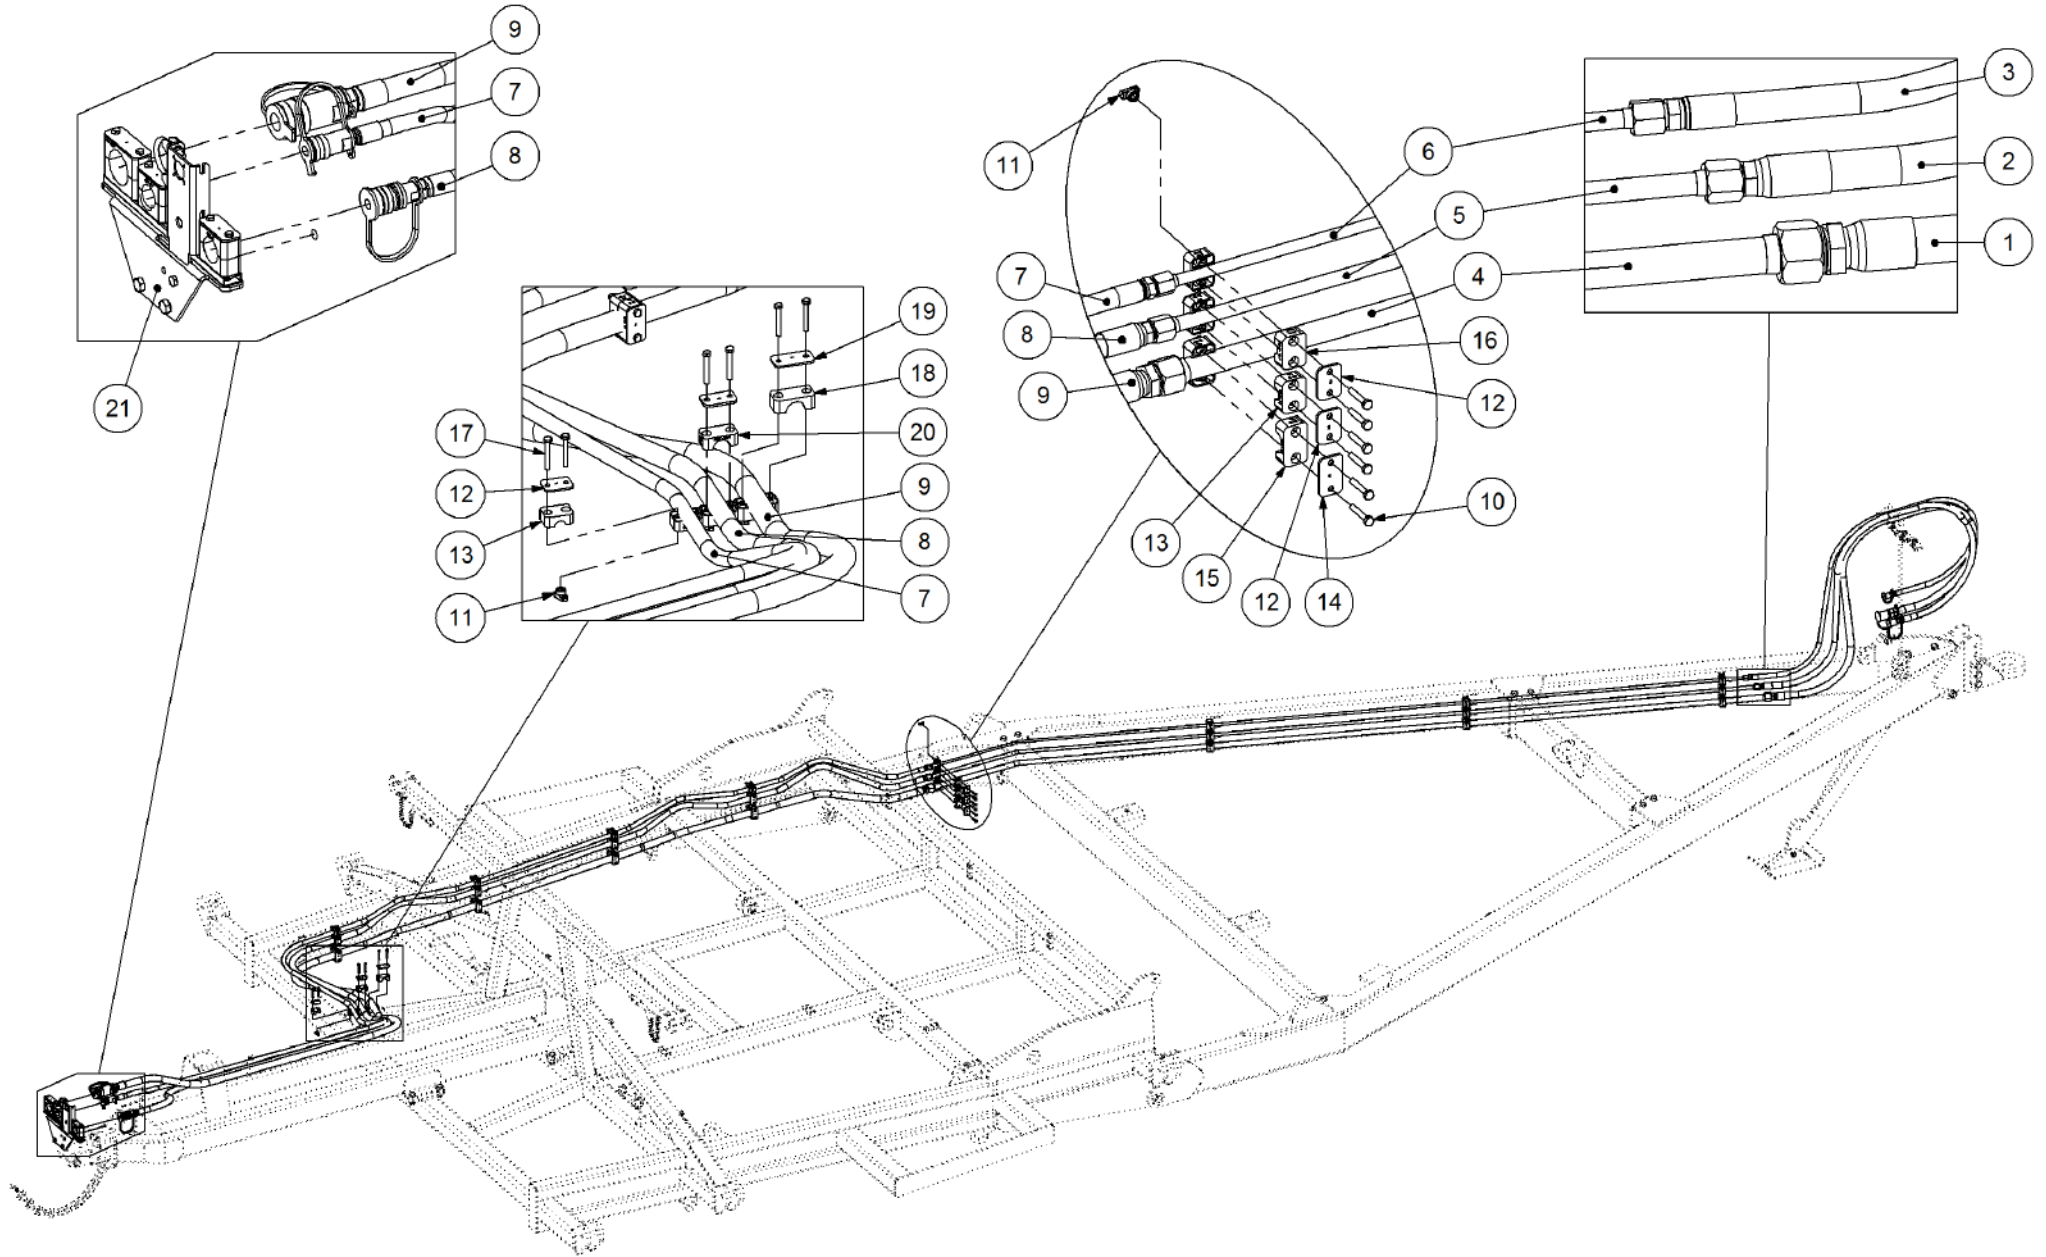

P/N 305086001

Across Machine Hyd. Circuit - 2MC suit TQS/TR

Key	Part Number	Description	Qty
1	305086006	Hyd Hose 3/4" SWB x 3000 Lg	1
2	305086008	Hyd Hose 5/8" DWB x 3000 Lg	1
3	305086010	Hyd Hose 3/8" SWB x 3000 Lg	1
4	305089030	Hyd Tube 1" x 4150 Lg	1
5	305089032	Hyd Tube 5/8" x 4100 Lg	1
6	305089034	Hyd Tube 1/2" x 4050 Lg	1
7	305086030	Hyd Hose 3/8" SWB x 7250 Lg	1
8	305086032	Hyd Hose 5/8" DWB x 7250 Lg	1
9	305086034	Hyd Hose 3/4" SWB x 7250 Lg	1
10	050060358	Bolt Hex Hd M6 x 35	24
11	156180006	Stauff Rail Nut M6	54
12	156162000	Clamp Top Plate	13
13	156142160	Clamp Pipe Single 16 Dia	9
14	156163000	Clamp Top Plate	9
15	156143250	Clamp Pipe Single 25 Dia	4
16	156142127	Clamp Pipe Single 12.7 Dia	4
17	050060458	Bolt Hex Hd M6 x 45	30
18	156144280	Clamp Pipe Single 28 Dia	5
19	156164000	Clamp Top Plate	5
20	156143254	Clamp Pipe Single 25.4 Dia	5
21	233260120	Hyd Hose & Electrical Connector Assy	1

Key	Part Number	Description	Qty