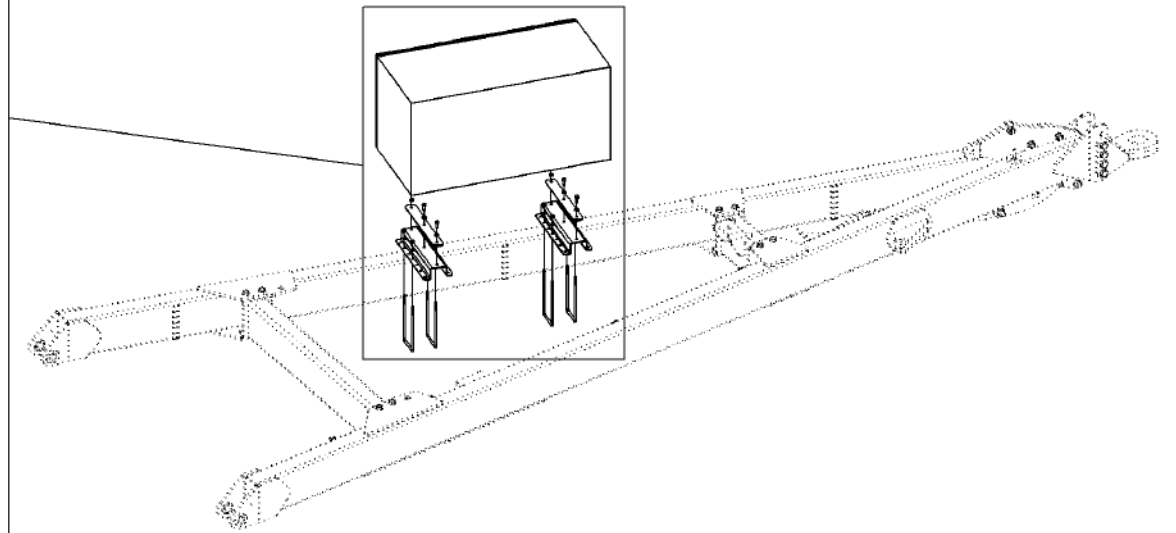

P/N 305170010 Tool Box Kit

Key	Part Number	Description	Qty	Key	Part Number	Description	Qty
1	305170011	Support Bracket	2				
2	020100200	U Bolt 3/8" x 4" x 8" UNC Zp	4				
3	035110191	Flat Washer 3/8" ID	8				
4	030110101	Nut 3/8" UNC	8				
5	192300010	Toolbox	1				
6	305170012	Spacer Plate	2				
7	085110000	Flat Washer 10 ID	12				
8	050100258	Bolt Hex Hd M10 x 25	6				
9	080121000	Nut M10 Nyloc	6