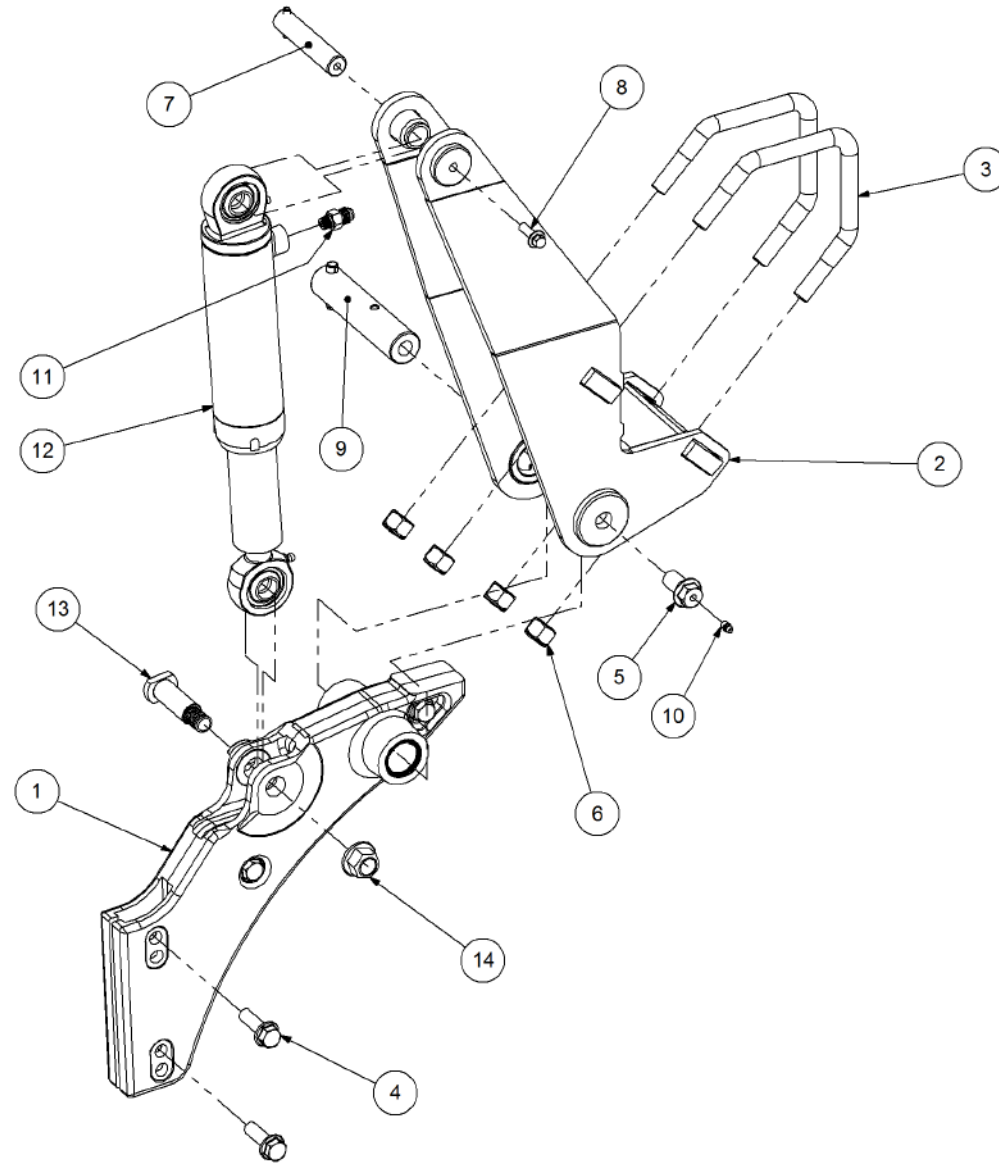

P/N 491700053 Tyne Body Assy 700 Series - LH Front Facing

Key	Part Number	Description	Qty
1	491700155	Tyne Box	1
2	491700110	Tyne Headstock LH - 4" RHS	1
3	022141141	V Bolt 5/8" x 4" x 4"	2
4	054120409	Bolt Hex Hd M12 x 40 Durlok	2
5	491700206	Bolt M16 x 30 Durlok - Greasable	1
6	030130161	Nut 5/8" UNC Nyloc	4
7	497655305	Pivot Pin Assy - Ram	1
8	054080259	Bolt Hex Hd M8 x 25 Durlok	1
9	491700200	Pivot Pin Assy - Tyne Box	1
10	111506000	Grease Nipple 1/4" - Straight	1
11	1526F5OX-S	Fitting - Connector 9/16" JicM x 9/16" UnoM	1
12	491220041	Hyd Cylinder 2" x 105mm (Tyne) - Painted	1
12.1	160922021	Seal Kit - 2" x 1 3/4" Rod (Nordon)	1
13	491700154	Pivot Pin - Tyne Box	1
14	080130161	Nut M16 Hex Flanged	1

Key	Part Number	Description	Qty