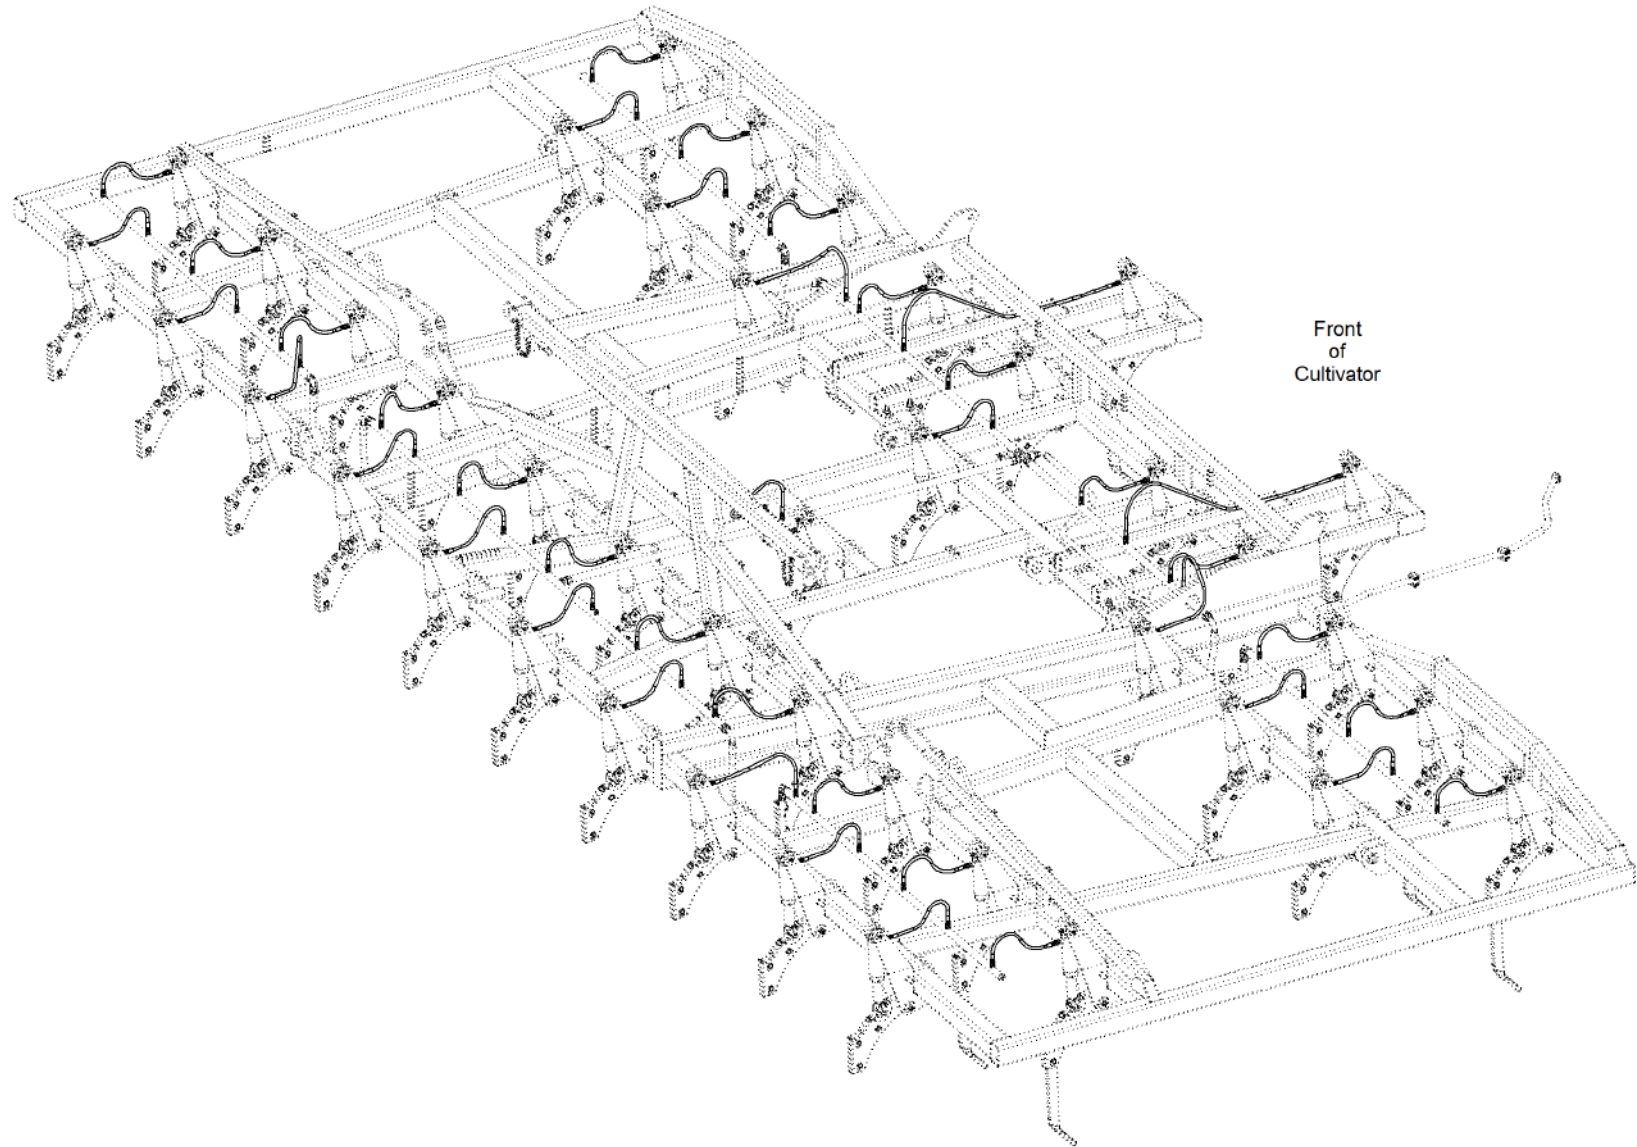

P/N 305085085 Tyne Circuit - 2MC x 8m - 200mm

Key	Part Number	Description	Qty	Key	Part Number	Description	Qty
24	305085065	Tyne Circuit - 2MC x 6m - 200mm	1	24	305085091	Tyne Circuit - 3MC x 9m - 250mm	1
24	305085075	Tyne Circuit - 2MC x 7m - 200mm	1	24	305085101	Tyne Circuit - 3MC x 10m - 250mm (Rovic)	1
24	305085085	Tyne Circuit - 2MC x 8m - 200mm	1	24	305085111	Tyne Circuit - 3MC x 11m - 250mm	1
24	305085095	Tyne Circuit - 2MC x 9m - 200mm	1	24	305085121	Tyne Circuit - 3MC x 12m - 250mm	1
24	305085105	Tyne Circuit - 2MC x 10m - 200mm	1	24	305085131	Tyne Circuit - 3MC x 13m - 250mm	1
24	305085066	Tyne Circuit - 2MC x 6m - 250mm	1	24	305085082	Tyne Circuit - 3MC x 8m - 300mm	1
24	305085076	Tyne Circuit - 2MC x 7m - 250mm	1	24	305085092	Tyne Circuit - 3MC x 9m - 300mm	1
24	305085086	Tyne Circuit - 2MC x 8m - 250mm	1	24	305085102	Tyne Circuit - 3MC x 10m - 300mm	1
24	305085096	Tyne Circuit - 2MC x 9m - 250mm	1	24	305085112	Tyne Circuit - 3MC x 11m - 300mm	1
24	305085106	Tyne Circuit - 2MC x 10m - 250mm	1	24	305085122	Tyne Circuit - 3MC x 12m - 300mm	1
24	305085067	Tyne Circuit - 2MC x 6m - 300mm	1	24	305085132	Tyne Circuit - 3MC x 13m - 300mm	1
24	305085077	Tyne Circuit - 2MC x 7m - 300mm	1	24	305085083	Tyne Circuit - 3MC x 8m - 333mm	1
24	305085087	Tyne Circuit - 2MC x 8m - 300mm	1	24	305085093	Tyne Circuit - 3MC x 9m - 333mm	1
24	305085097	Tyne Circuit - 2MC x 9m - 300mm	1	24	305085100	Tyne Circuit - 3MC x 10m - 333mm (Rovic)	1
24	305085107	Tyne Circuit - 2MC x 10m - 300mm	1	24	305085113	Tyne Circuit - 3MC x 11m - 333mm	1
24	305085068	Tyne Circuit - 2MC x 6m - 333mm	1	24	305085123	Tyne Circuit - 3MC x 12m - 333mm	1
24	305085078	Tyne Circuit - 2MC x 7m - 333mm	1	24	305085133	Tyne Circuit - 3MC x 13m - 333mm	1
24	305085088	Tyne Circuit - 2MC x 8m - 333mm	1	24	305085084	Tyne Circuit - 3MC x 8m - 333mm NCT	1
24	305085098	Tyne Circuit - 2MC x 9m - 333mm	1	24	305085094	Tyne Circuit - 3MC x 9m - 333mm NCT	1
24	305085108	Tyne Circuit - 2MC x 10m - 333mm	1	24	305085104	Tyne Circuit - 3MC x 10m - 333mm NCT	1
24	305085069	Tyne Circuit - 2MC x 6m - 333mm NCT	1	24	305085114	Tyne Circuit - 3MC x 11m - 333mm NCT	1
24	305085079	Tyne Circuit - 2MC x 7m - 333mm NCT	1	24	305085124	Tyne Circuit - 3MC x 12m - 333mm NCT	1
24	305085089	Tyne Circuit - 2MC x 8m - 333mm NCT	1	24	305085134	Tyne Circuit - 3MC x 13m - 333mm NCT	1
24	305085099	Tyne Circuit - 2MC x 9m - 333mm NCT (Rovic)	1	24	305085141	Tyne Circuit - 4MC x 14m - 250mm	1
24	305085109	Tyne Circuit - 2MC x 10m - 333mm NCT	1	24	305085142	Tyne Circuit - 4MC x 14m - 300mm	1
24	305085080	Tyne Circuit - 3MC x 8m - 200mm	1	24	305085143	Tyne Circuit - 4MC x 14m - 333mm	1
24	305085090	Tyne Circuit - 3MC x 9m - 200mm	1	24	305085144	Tyne Circuit - 4MC x 14m - 333mm NCT	1
24	305085103	Tyne Circuit - 3MC x 10m - 200mm	1				
24	305085110	Tyne Circuit - 3MC x 11m - 200mm	1				
24	305085120	Tyne Circuit - 3MC x 12m - 200mm	1				
24	305085130	Tyne Circuit - 3MC x 13m - 200mm	1				
24	305085081	Tyne Circuit - 3MC x 8m - 250mm	1