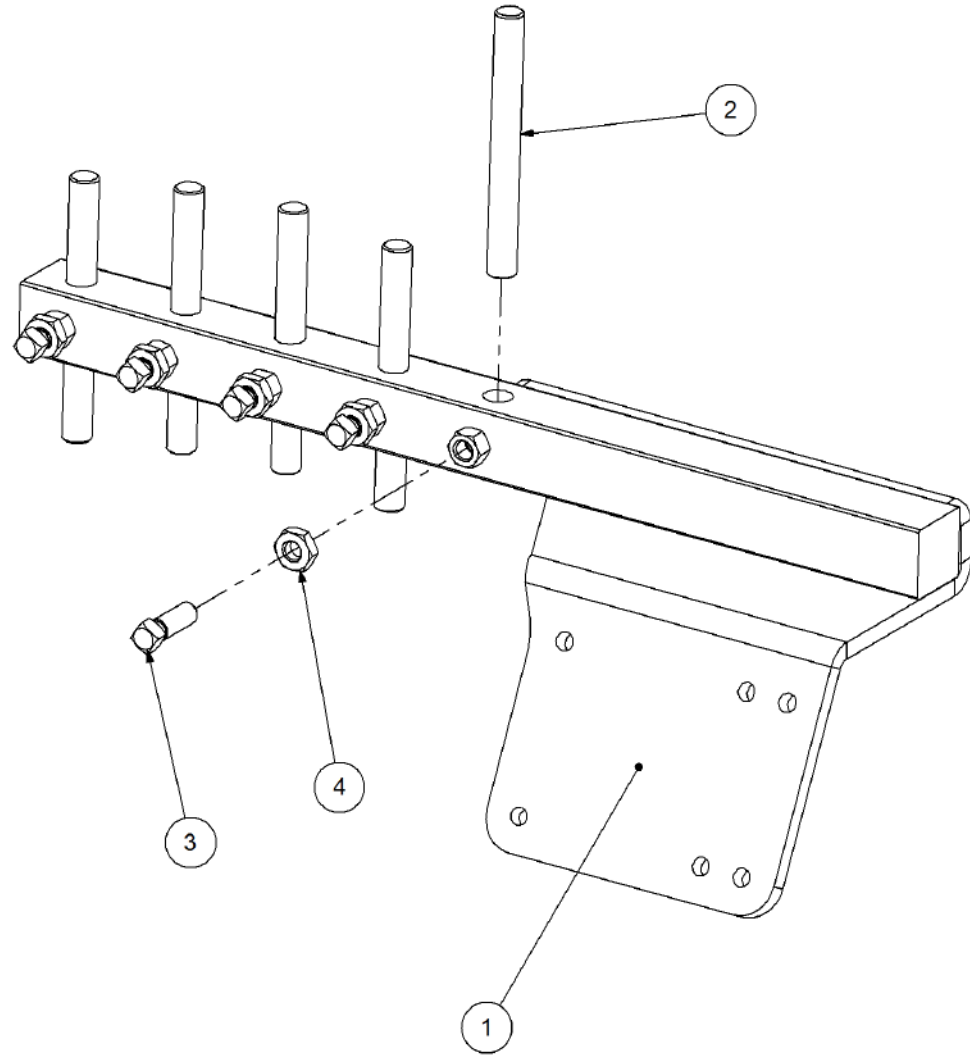

P/N 305000532 Mud Scraper Assy - RH

P/N 305000532 Mud Scraper Assy - RH

Key	Part Number	Description	Qty
1	305000533	Mount Bracket - RH	1
2	305000531	Rod - Scraper	5
3	066112035	Set Screw Sq Hd M12 x 35	5
4	080131200	Nut M12 Lock	5

Key	Part Number	Description	Qty