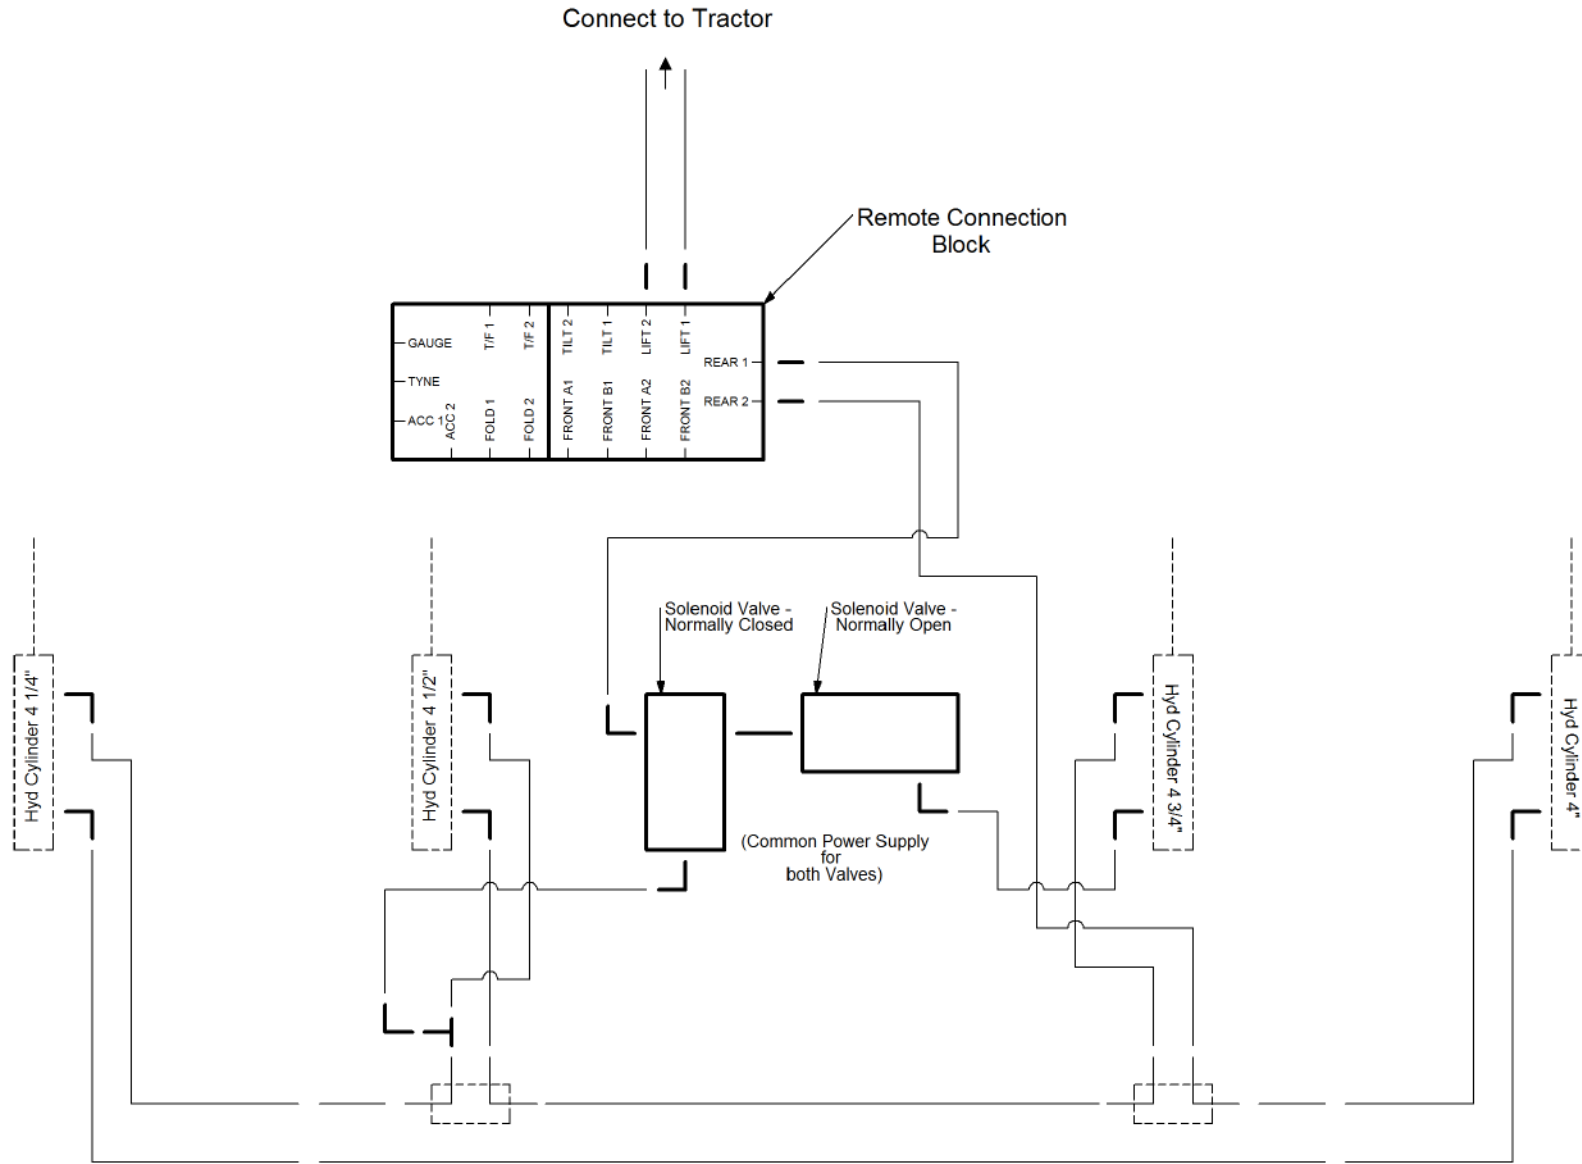

Hyd Schematic - Lift Circuit w/- WWI Kit