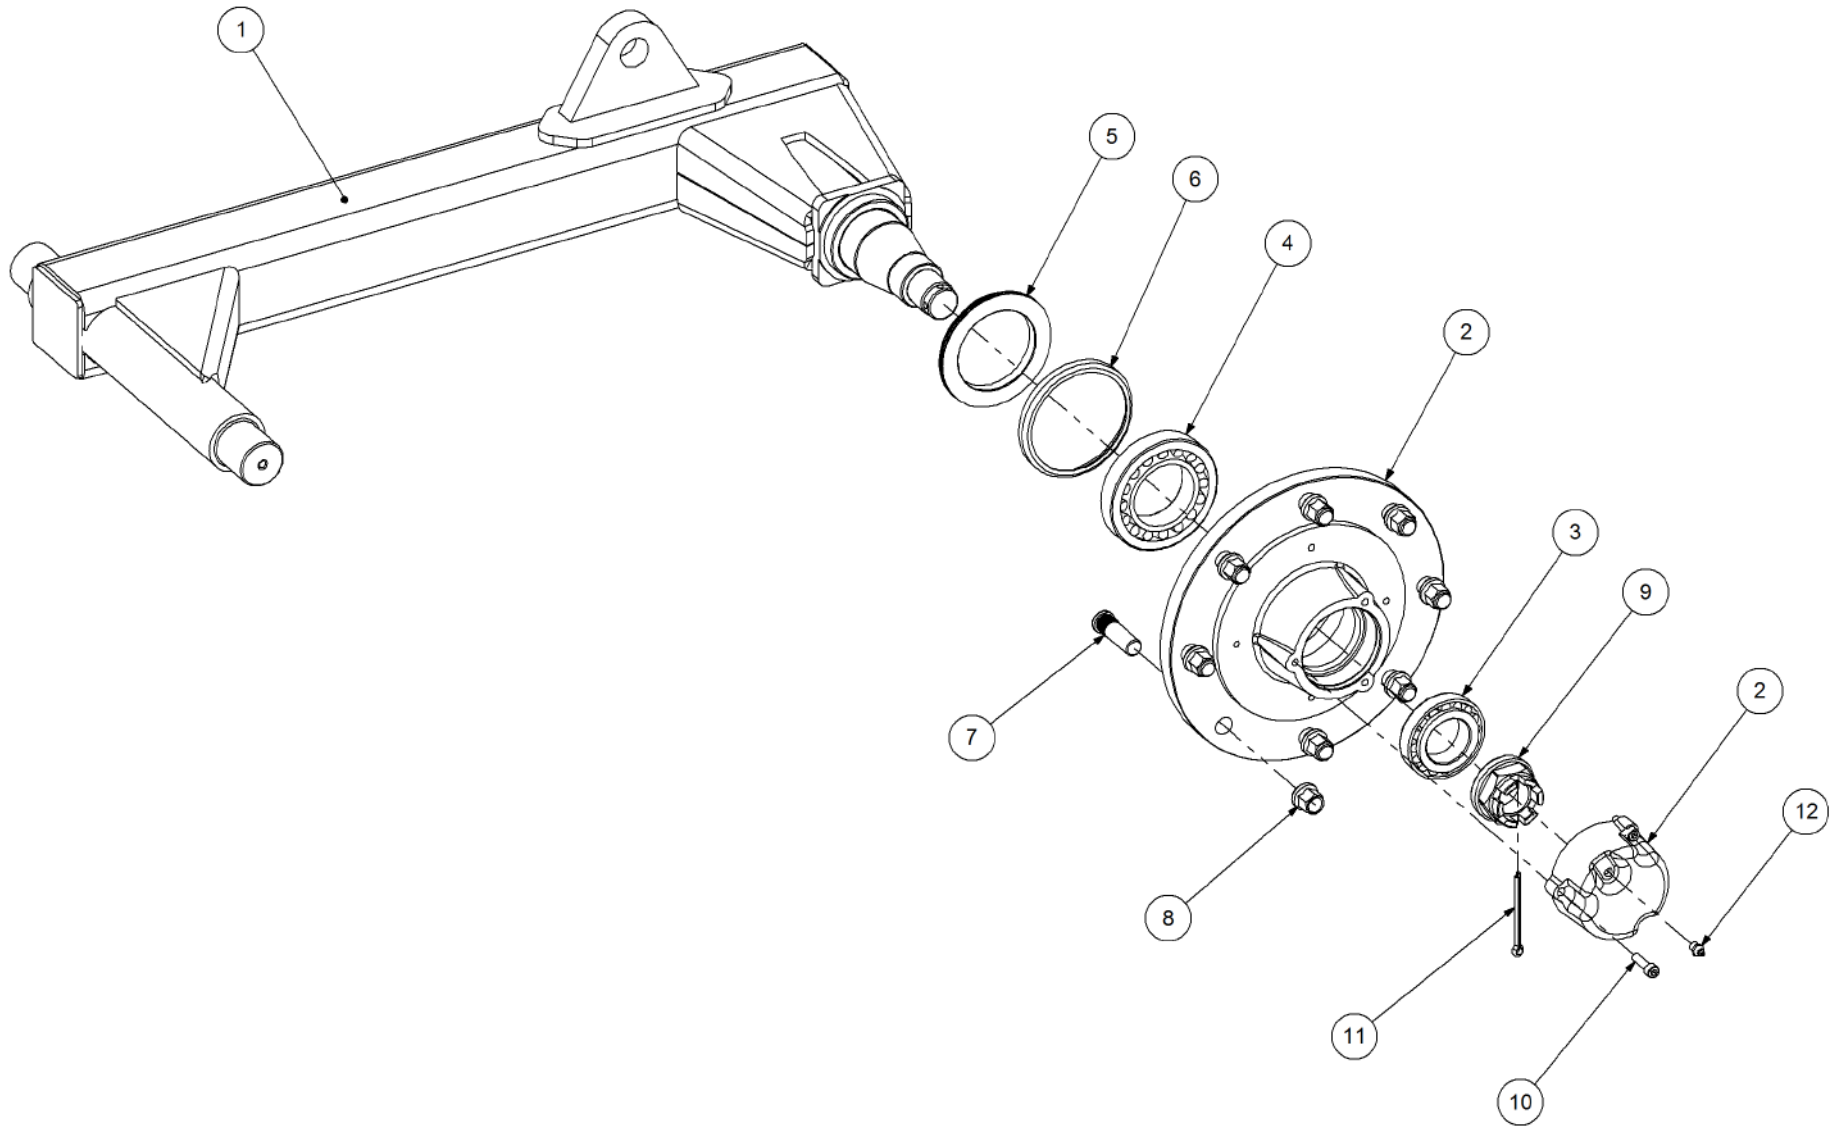

P/N 321191215 Axle & Hub Assy - RH - 3.5T (8 Stud)

Key	Part Number	Description	Qty
1	321371221	Axle - RH	1
2	249075006	Hub - 8 stud	1
3	135030210	Bearing Tapered Roller 50 ID	1
4	135030214	Bearing Tapered Roller 70 ID	1
5	139075008	Seal 3-1/2" ID	1
6	139075009	Wear Ring	1
7	056180600	Wheel Stud M18	8
8	080161801	Wheel Nut M18	8
9	249092002	Axle Nut 1-1/2"	1
10	060108030	Cap Screw M8 x 30	3
11	092206080	Split Pin 6.3 Dia x 80	1
12	111103000	Grease Nipple 1/8" BSP	1

Key	Part Number	Description	Qty