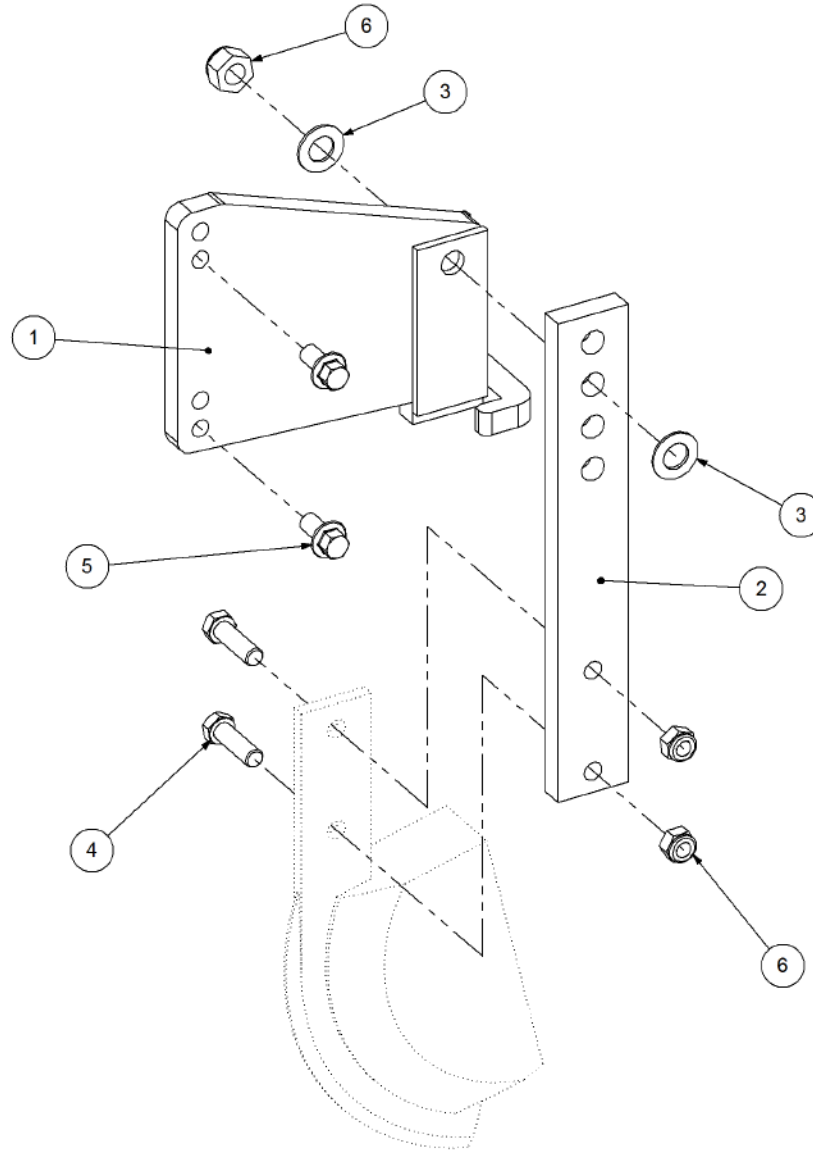

P/N 491700280 Janke Knife Tyne Mount Kit LH - Less Knife

P/N 491700280

Janke Knife Tyne Mount Kit LH - Less Knife

Key	Part Number	Description	Qty
1	491700271	Tyne Mount - RH	1
2	491700277	Tyne Mount Bar	1
3	085116000	Flat Washer 16 ID	2
4	050120408	Bolt Hex Hd M12 x 40	2
5	054120259	Bolt Hex Hd M12 x 25 Durlok	2
6	080121200	Nut M12 Nyloc	3

Key	Part Number	Description	Qty