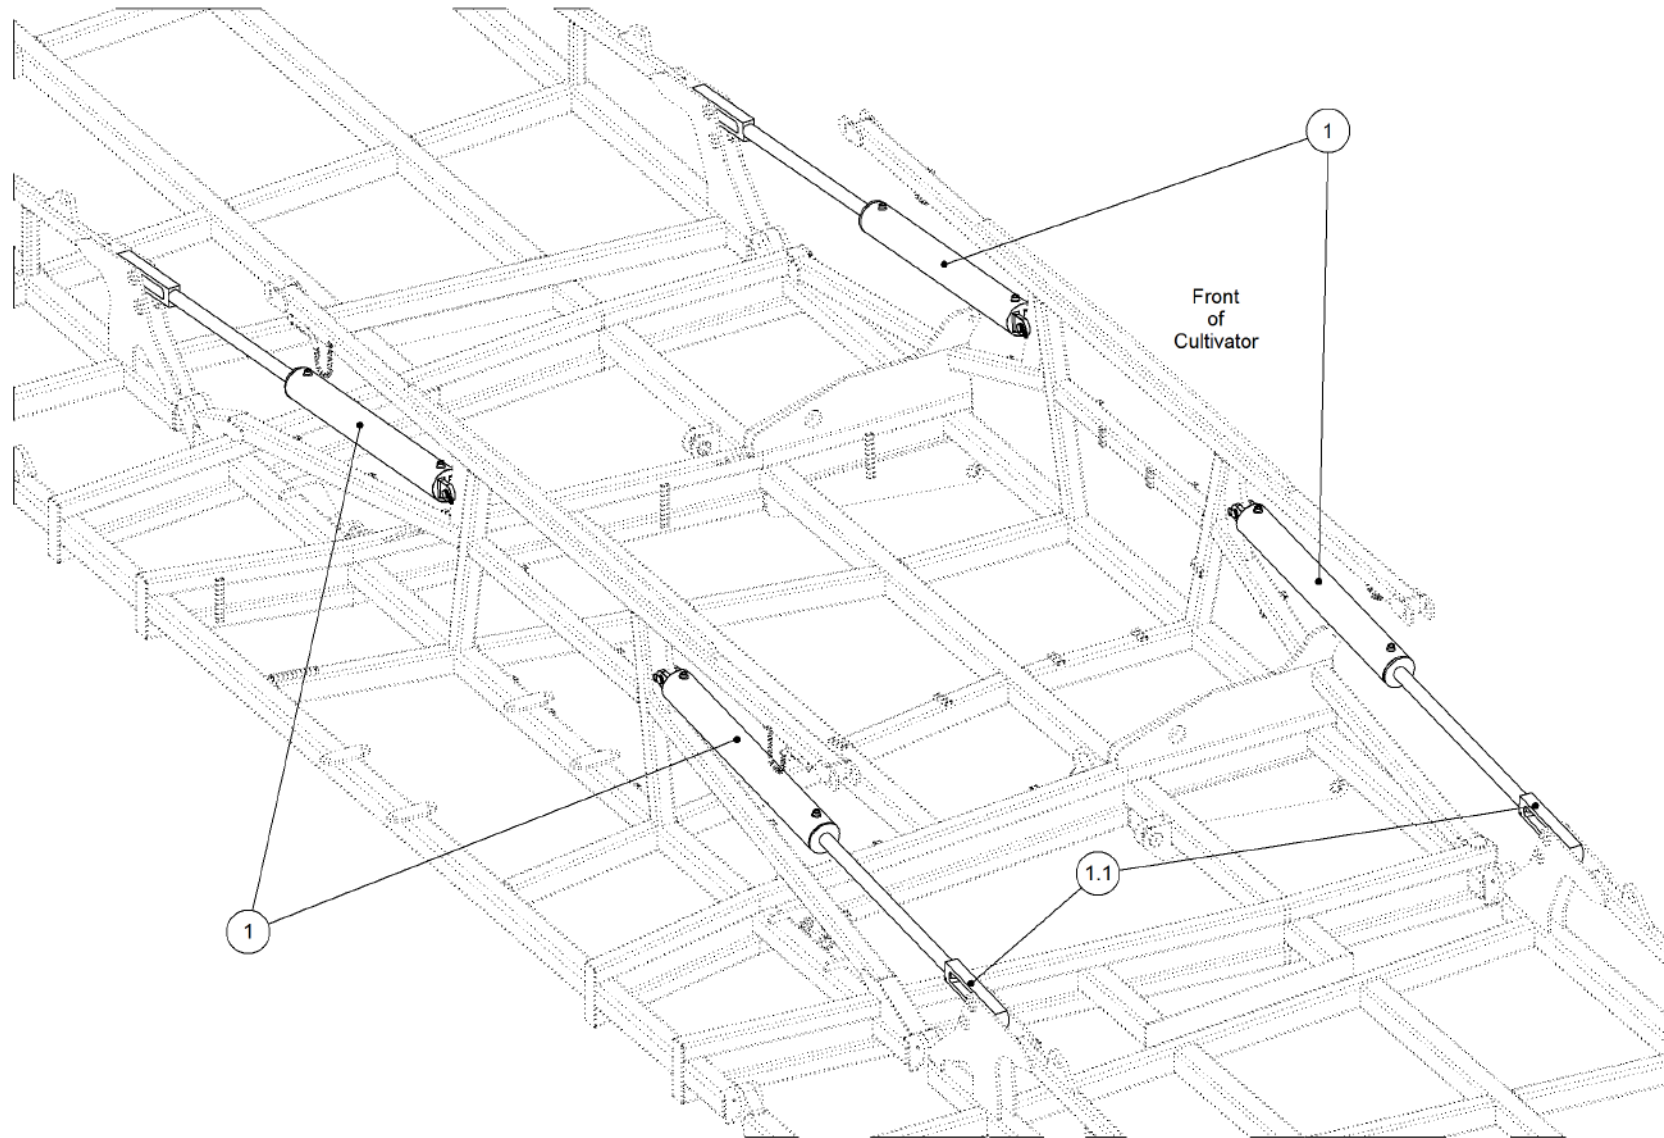

P/N 305081361

Fold Cylinder Kit - 4MC (Dual Cylinder)

Key	Part Number	Description	Qty
1	305245360	Hyd Cylinder 4 1/2" x 36" x 2" Rod w/- Slide - Painted	4
1.1	330491121	Cylinder Slide - 36"	1
1.2	160924521	Seal Kit - 4 1/2" x 2" Rod (Nordon)	1

Key	Part Number	Description	Qty