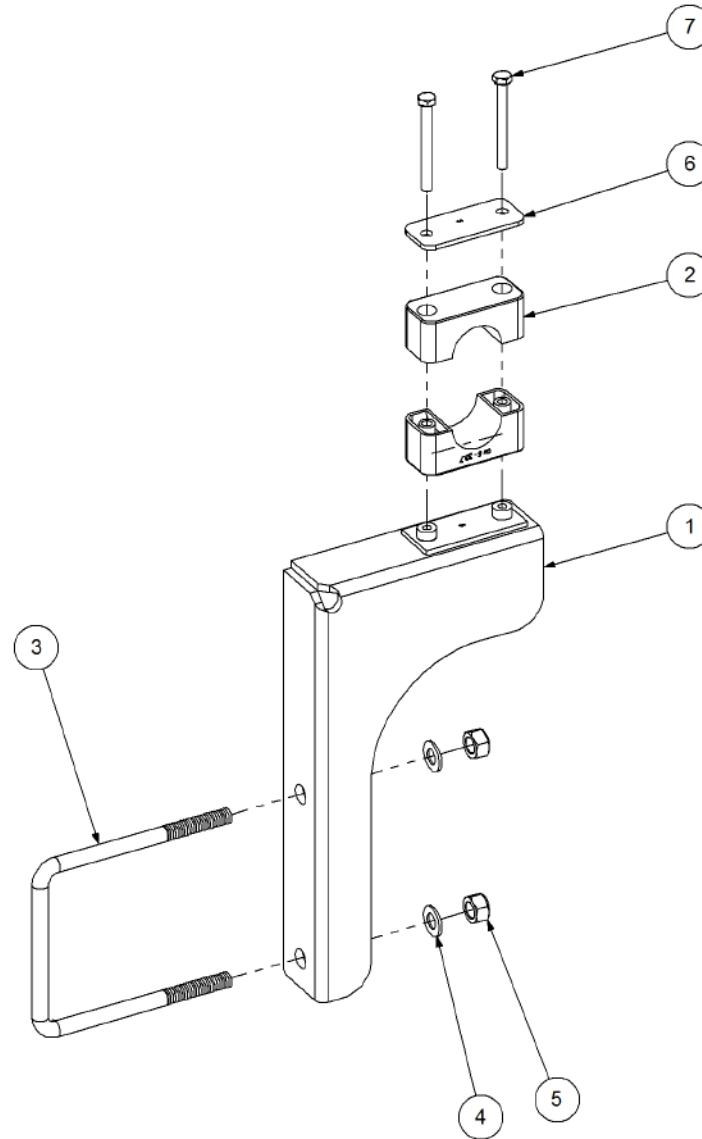

Key	Part Number	Description	Qty
-----	-------------	-------------	-----

P/N 305084004 Manifold Pipe Clamp Kit - Large

P/N 305084004

Manifold Pipe Clamp Kit - Large

Key	Part Number	Description	Qty
1	340461430	Hyd Manifold Stand Assy - RH (suits 125 RHS)	3
2	321191433	Hyd Manifold Stand Assy - LH	7
3	321191430	Hyd Manifold Stand Assy - RH	8

Key	Part Number	Description	Qty
-----	-------------	-------------	-----

P/N 340461430

Hyd Manifold Stand Assy - RH (suits 125 RHS)

Key	Part Number	Description	Qty
1	340461431	Hyd Manifold Stand - RH (suits 125 RHS)	1
2	156145337	Clamp Pipe Single 33.7 Dia	1
3	020100100	U Bolt 3/8" X 4" X 4" UNC Zp	1
4	035110191	Flat Washer 3/8" ID	2
5	030130101	Nut 3/8" UNC Nyloc	2
6	156165000	Clamp Top Plate	1
7	050060608	Bolt Hex Hd M6 x 60	2