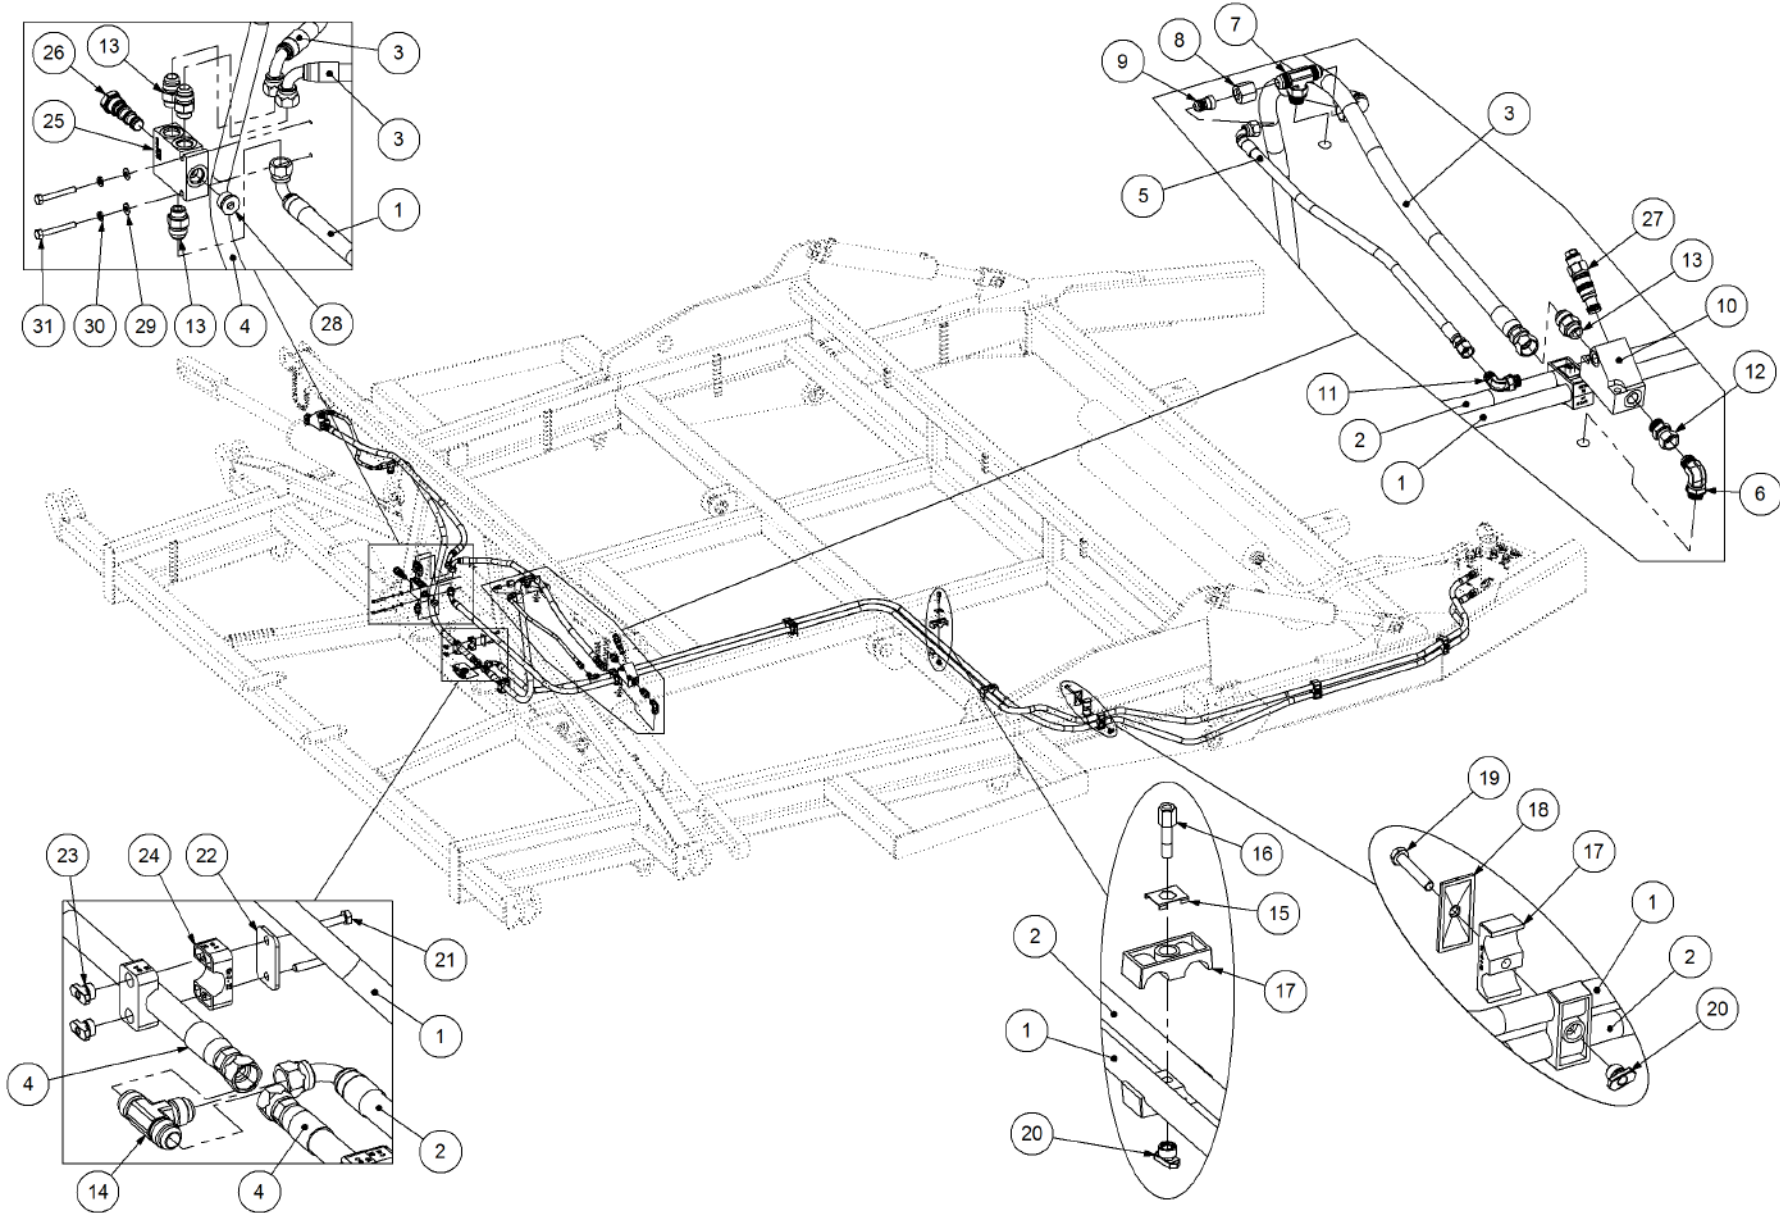

P/N 305081050 Fold Circuit - 2MC (08m to 10m)

Key	Part Number	Description	Qty
1	305081051	Hyd Hose 1/2" DWB x 5500 Lg	1
2	305081013	Hyd Hose 1/2" DWB x 5350 Lg	1
3	305081053	Hyd Hose 1/2" DWB x 1250 Lg	2
4	305081017	Hyd Hose 1/2" DWB x 1150 Lg	2
5	305081062	Hyd Hose 1/4" SWB x 510 Lg	2
6	1528C5OX-S	Fitting - Elbow 90° 3/4" JicM x 3/4" UnoM	2
7	1528S5OX-S	Fitting - Tee 3/4" JicM x 3/4" JicM x 3/4" UnoM	2
8	1528BTX-S	Fitting - Nut 3/4" JicF	2
9	1528-6TRTX-S	Fitting - Reducer 3/4" JicF x 9/16" JicM	2
10	161050600	Valve Counter Balance (60LT)	2
11	1526C5OX-S	Fitting - Elbow 90° 9/16" JicM x 9/16" UnoM	2
12	152S101-1212	Fitting - Adaptor 3/4" JicF x 3/4" UnoM	2
13	15210-8F5OX-S	Fitting - Connector 7/8" JicM x 3/4" UnoM	5
14	15210JTX-S	Fitting - Tee 7/8" JicM x 7/8" JicM x 7/8" JicM	1
15	156565000	Locking Plate Double	6
16	156330000	Stacking Bolt Double	6
17	156243220	Clamp Pipe Double 22 Dia	7
18	156263000	Clamp Top Plate	1
19	050080458	Bolt Hex Hd M8 x 45	1
20	156180008	Stauff Rail Nut M8	7
21	050060458	Bolt Hex Hd M6 x 45	4
22	156163000	Clamp Top Plate	2
23	156180006	Stauff Rail Nut M6	4
24	156143220	Clamp Pipe Single 22 Dia	2
25	152FD10-7024480-1	Flow Divider	1
26	152FD50-45-0-N-88	Cartridge - Flow Divder	1
27	161050601	Valve Counter Balance Cartridge (60LT)	2
28	15210HP5ON-S	Fitting - Plug 7/8" UnoM	1
29	035106151	Flat Washer 1/4" ID	2
30	036106000	Spring Washer 1/4" ID	2
31	000060505	Bolt Hex Hd 1/4" UNC x 2"	2

Key	Part Number	Description	Qty