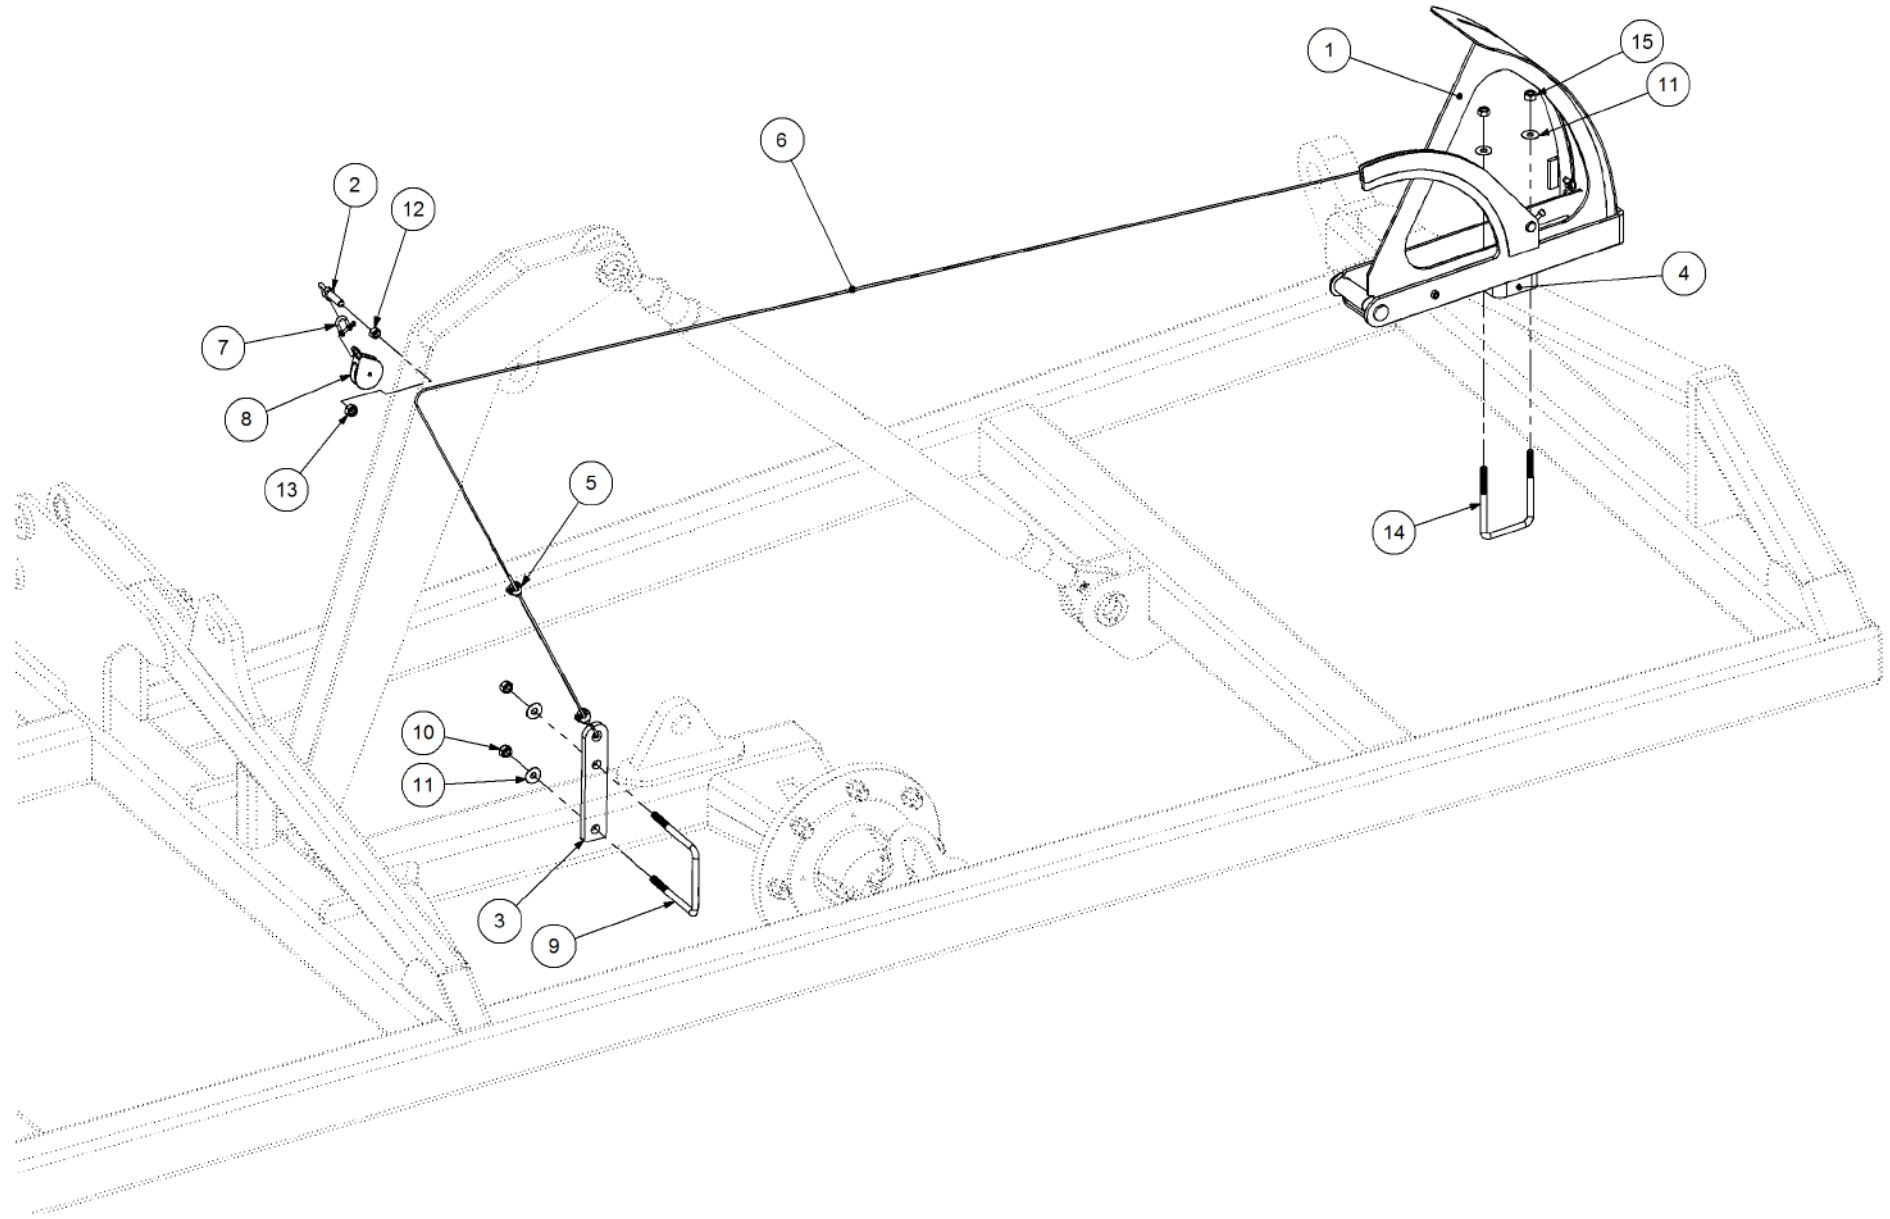

P/N 305150011   Depth Indicator Kit (7m & under Wings)

Key	Part Number	Description	Qty
1	305000225	Depth Indicator Assy	1
2	305000237	Pulley Holder	1
3	305000239	Arm Plate	1
4	305000405	Spacer	1
5	099303034	Cable Clamp - 3mm (1/8")	2
6	305150010	Wire Cable	1
7	099305054	D Shackle 5 x 5	1
8	099400000	Pulley Awning - 40mm	1
9	020100100	U Bolt 3/8" X 4" X 4" UNC Zp	1
10	030130101	Nut 3/8" UNC Nyloc	2
11	035110251	Flat Washer 3/8" ID	4
12	080111000	Nut M10	1
13	080121000	Nut M10 Nyloc	1
14	020075075	U Bolt 3/8" X 3" X 3" UNC Zp	1
15	030110101	Nut 3/8" UNC	2

Key	Part Number	Description	Qty