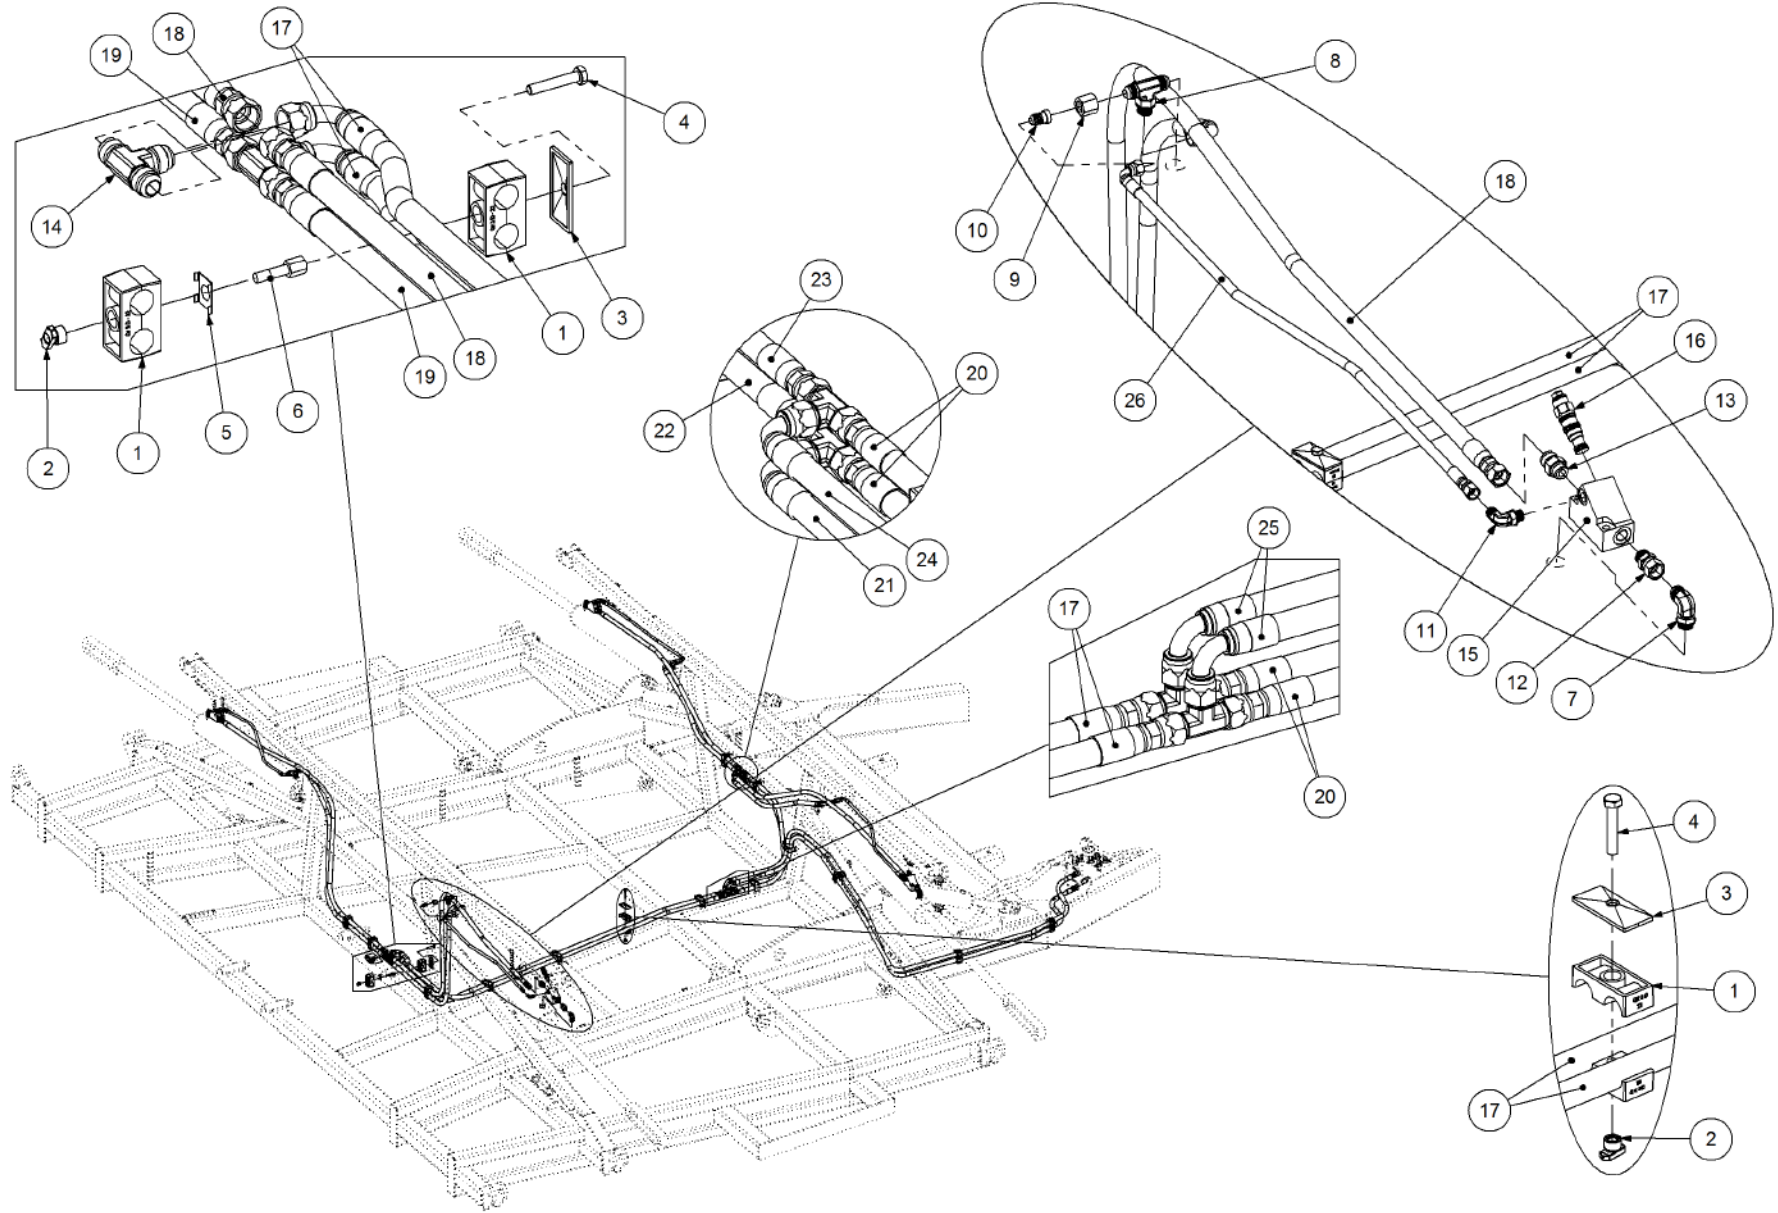

P/N 305081030

Fold Circuit - 4MC (Dual Cylinder)

Key	Part Number	Description	Qty
1	156243220	Clamp Pipe Double 22 Dia	16
2	156180008	Stauff Rail Nut M8	15
3	156263000	Clamp Top Plate	13
4	050080458	Bolt Hex Hd M8 x 45	13
5	156565000	Locking Plate Double	3
6	156330000	Stacking Bolt Double	3
7	1528C5OX-S	Fitting - Elbow 90° 3/4" JicM x 3/4" UnoM	4
8	1528S50X-S	Fitting - Tee 3/4" JicM x 3/4" JicM x 3/4" UnoM	4
9	1528BTX-S	Fitting - Nut 3/4" JicF	4
10	1528-6TRTX-S	Fitting - Reducer 3/4" JicF x 9/16" JicM	4
11	1526C5OX-S	Fitting - Elbow 90° 9/16" JicM x 9/16" UnoM	4
12	152S101-1212	Fitting - Adaptor 3/4" JicF x 3/4" UnoM	4
13	15210-8F5OX-S	Fitting - Connector 7/8" JicM x 3/4" UnoM	4
14	15210JTX-S	Fitting - Tee 7/8" JicM x 7/8" JicM x 7/8" JicM	6
15	161050600	Valve Counter Balance (60LT)	4
16	161050601	Valve Counter Balance Cartridge (60LT)	4
17	305081101	Hyd Hose 1/2" DWB x 2550 Lg	2
18	305081103	Hyd Hose 1/2" DWB x 2300 Lg	2
19	305081105	Hyd Hose 1/2" DWB x 1425 Lg	2
20	305081111	Hyd Hose 1/2" DWB x 1025 Lg	2
21	305081113	Hyd Hose 1/2" DWB x 900 Lg	1
22	305081115	Hyd Hose 1/2" DWB x 900 Lg	1
23	305081117	Hyd Hose 1/2" DWB x 1750 Lg	1
24	305081119	Hyd Hose 1/2" DWB x 1775 Lg	1
25	305081157	Hyd Hose 1/2" DWB x 3300 Lg	2
26	305081060	Hyd Hose 1/4" SWB x 820 Lg	4

Key	Part Number	Description	Qty