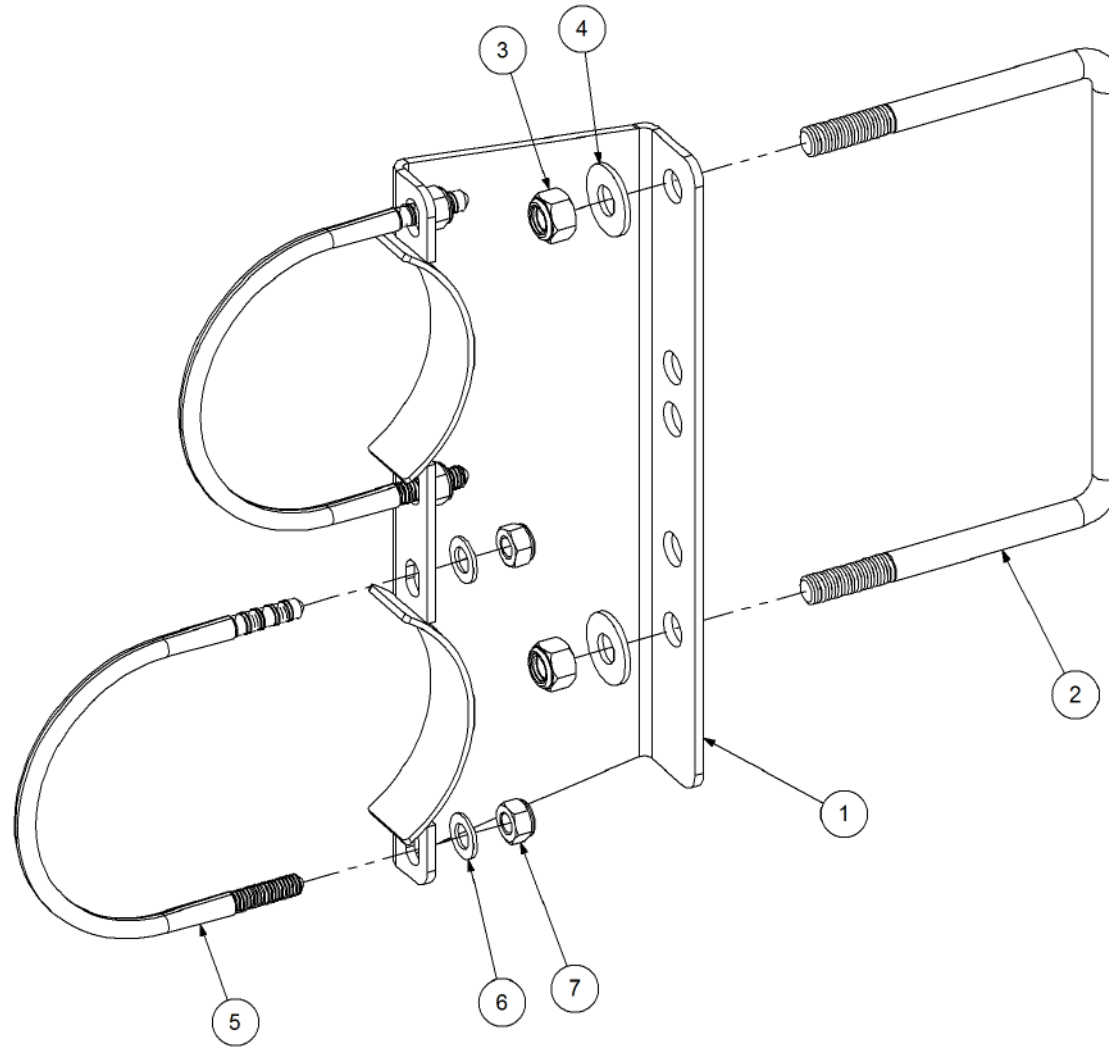

P/N 305000121 Accumulator Clamp Assy - LH

P/N 305000121

Accumulator Clamp Assy - LH

Key	Part Number	Description	Qty
1	321371476	Accumulator Bracket - LH	1
2	021200100	U Bolt 1/2" x 8" x 4" UNC Zp	1
3	030130131	Nut 1/2" UNC Nyloc	2
4	035113250	Flat Washer 1/2" ID	2
5	194371455	U Bolt M10 x 125 Dia - Flattened	2
6	085110000	Flat Washer 10 ID	4
7	080121000	Nut M10 Nyloc	4

Key	Part Number	Description	Qty