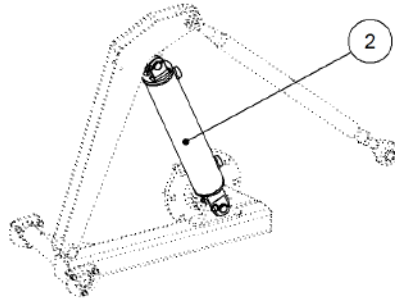

Key	Part Number	Description	Qty
-----	-------------	-------------	-----

P/N 308121001 Front Pull Pin Kit

Key	Part Number	Description	Qty
1	308000327	Hitch Pin	2
2	308000332	Spacer	2
3	085112000	Flat Washer 12 ID	4
4	080121200	Nut M12 Nyloc	2
5	050120608	Bolt Hex Hd M12 x 60	2

Key	Part Number	Description	Qty
------------	--------------------	--------------------	------------

P/N 305060006 Tyre Kit w/- 18" Wing Wheels

P/N 305060006 Tyre Kit w/- 18" Wing Wheels

Key	Part Number	Description	Qty
1	298101806	Wheel Assy 10.5/80 x 18 6 Stud	2
1.1	140091806	Rim W9-18 x 10 6 Stud	1
1.2	142101812	Tyre Gripster 10.5/80 x 18	1
1.3	142000218	Valve Stem	1
2	298152418	Wheel Assy 15.5/80 x 24 8 Stud	2
2.1	140122408	Rim W12 x 24 8 Stud	1
2.2	142152416	Tyre Gripster 15.5/80 x 24	1
2.3	142000218	Valve Stem	1

Key	Part Number	Description	Qty
------------	--------------------	--------------------	------------

P/N 305124001 Lift Wheel Pin Kit

Key	Part Number	Description	Qty
1	300401008	Pin & Dowel Assy - Adjuster	4
2	321191284	Pin & Dowel Assy - Turnbuckle	8
3	054160309	Bolt Hex Hd M16 x 30 Durlok	4
4	054120259	Bolt Hex Hd M12 x 25 Durlok	8

Key	Part Number	Description	Qty
------------	--------------------	--------------------	------------

Rear
of
Cultivator

P/N 305082000

Lift Wheel Cylinder Kit

Key	Part Number	Description	Qty
1	300140180	Hyd Cylinder 4" x 18" x 1 3/8" Rod - Painted	1
1.1	160914021	Seal Kit - 4" x 1 3/8" Rod (Nordon)	1
2	300142180	Hyd Cylinder 4 1/4" x 18" x 1 3/8" Rod - Painted	1
2.1	160914221	Seal Kit - 4 1/4" x 1 3/8" Rod (Nordon)	1
3	300145180	Hyd Cylinder 4 1/2" x 18" x 1 1/2" Rod - Painted	1
3.1	160914521	Seal Kit - 4 1/2" x 1 1/2" Rod (Nordon)	1
4	300147180	Hyd Cylinder 4 3/4" x 18" x 1 1/2" Rod - Painted	1
4.1	160914721	Seal Kit - 4 3/4" x 1 1/2" Rod (Nordon)	1