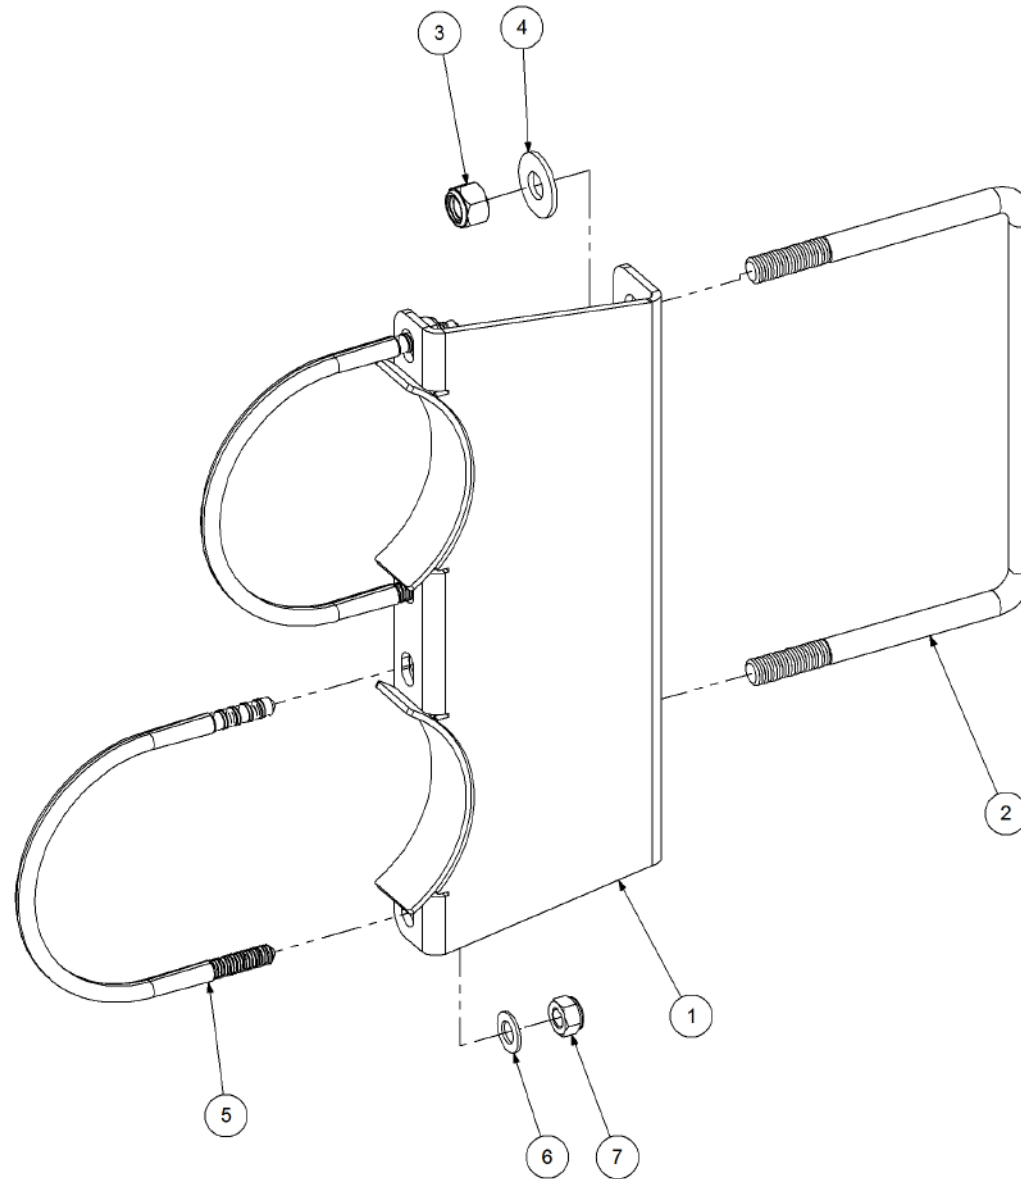

P/N 305000120 Accumulator Clamp Assy - RH

P/N 305000120 Accumulator Clamp Assy - RH

Key	Part Number	Description	Qty
1	321371451	Accumulator Bracket - RH	1
2	021200100	U Bolt 1/2" x 8" x 4" UNC Zp	1
3	030130131	Nut 1/2" UNC Nyloc	2
4	035113250	Flat Washer 1/2" ID	2
5	194371455	U Bolt M10 x 125 Dia - Flattened	2
6	085110000	Flat Washer 10 ID	4
7	080121000	Nut M10 Nyloc	4

Key	Part Number	Description	Qty