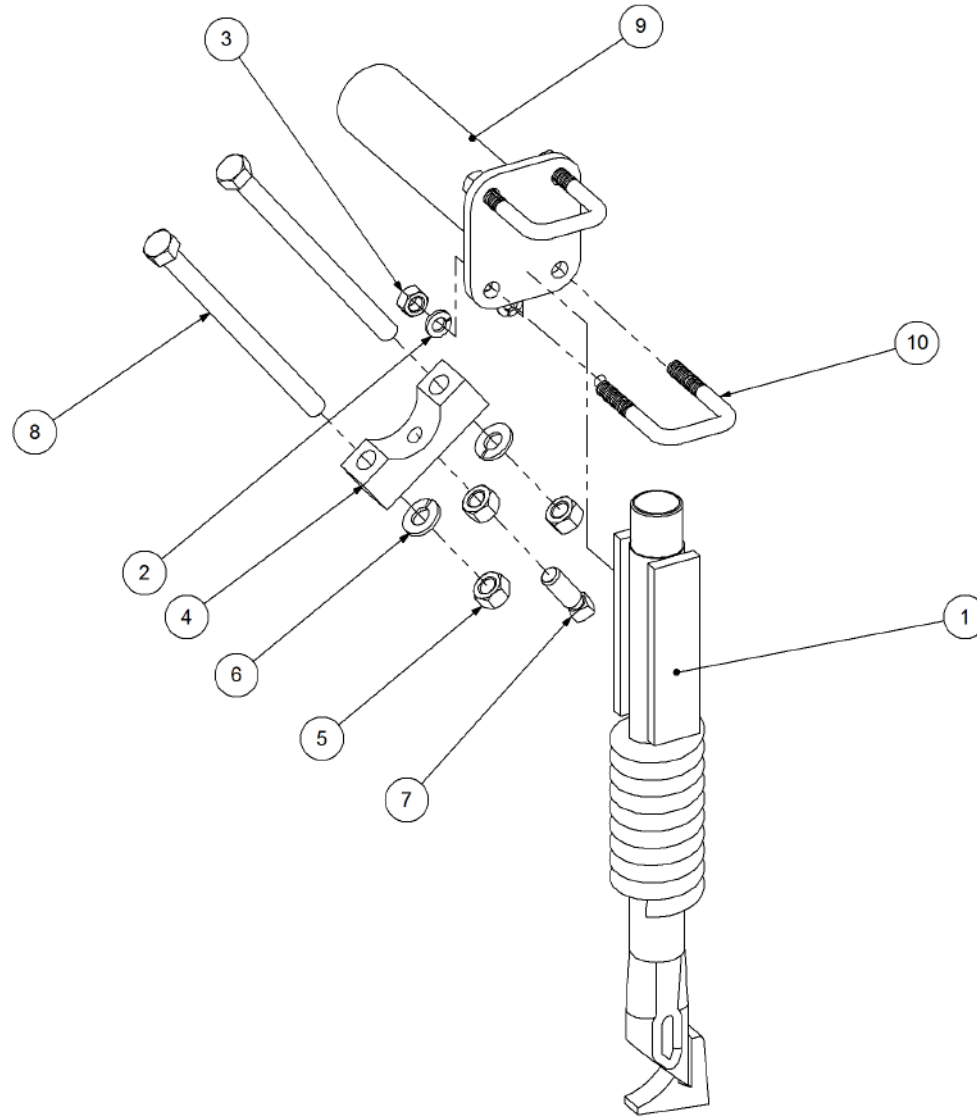

P/N 499305010 Seeder Boot Kit

P/N 499305010 Seeder Boot Kit

Key	Part Number	Description	Qty
1	499305014	Seeder Boot	1
2	036110000	Spring Washer 3/8" ID	4
3	030110101	Nut 3/8" UNC	4
4	499305019	Bolt Plate	1
5	030110131	Nut 1/2" UNC	3
6	036113000	Spring Washer 1/2" ID	2
7	016113032	Set Screw Sq Hd 1/2" UNC x 1 1/4"	1
8	000131785	Bolt Hex Hd 1/2" UNC x 7"	2
9	499305011	Seeder Boot Carrier	1
10	020038038	U Bolt 3/8" x 1 1/2" x 1 1/2" UNC Zp	2

Key	Part Number	Description	Qty