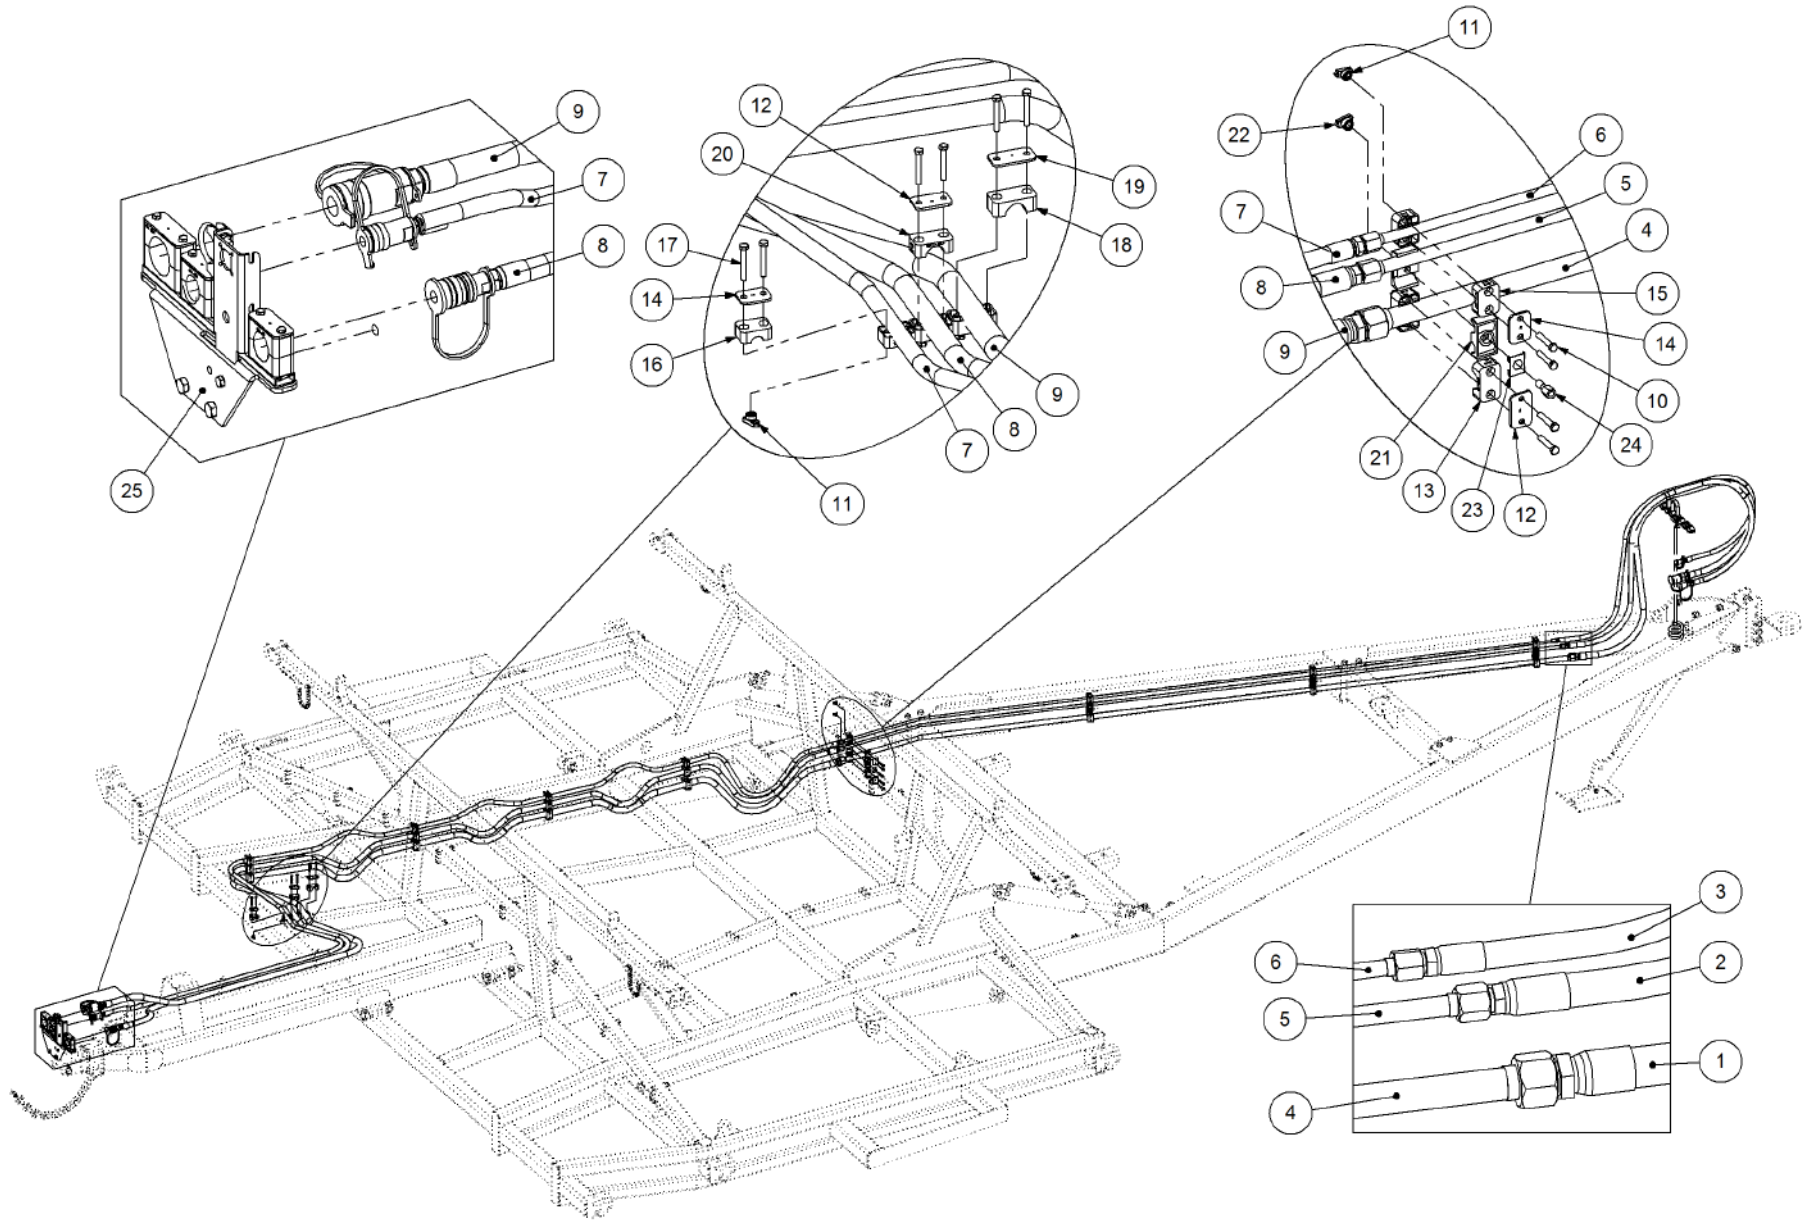

P/N 305086050

Across Machine Hyd. Circuit - 2MC/4MC suit TQS/TR

Key	Part Number	Description	Qty
1	305086006	Hyd Hose 3/4" SWB x 3000 Lg	1
2	305086008	Hyd Hose 5/8" DWB x 3000 Lg	1
3	305086010	Hyd Hose 3/8" SWB x 3000 Lg	1
4	305089036	Hyd Tube 1" x 4150 Lg	1
5	305089038	Hyd Tube 5/8" x 4100 Lg	1
6	305089040	Hyd Tube 1/2" x 4050 Lg	1
7	305086036	Hyd Hose 3/8" SWB x 7100 Lg	1
8	305086038	Hyd Hose 5/8" DWB x 7100 Lg	1
9	305086040	Hyd Hose 3/4" SWB x 7100 Lg	1
10	050060358	Bolt Hex Hd M6 x 35	16
11	156180006	Stauff Rail Nut M6	46
12	156163000	Clamp Top Plate	9
13	156143250	Clamp Pipe Single 25 Dia	4
14	156162000	Clamp Top Plate	9
15	156142127	Clamp Pipe Single 12.7 Dia	4
16	156142160	Clamp Pipe Single 16 Dia	5
17	050060458	Bolt Hex Hd M6 x 45	30
18	156144280	Clamp Pipe Single 28 Dia	5
19	156164000	Clamp Top Plate	5
20	156143254	Clamp Pipe Single 25.4 Dia	5
21	156242160	Clamp Pipe Double 16 Dia	4
22	156180008	Stauff Rail Nut M8	4
23	156565000	Locking Plate Double	4
24	156320001	Stacking Bolt Double	4
25	233260120	Hyd Hose & Electrical Connector Assy	1

Key	Part Number	Description	Qty