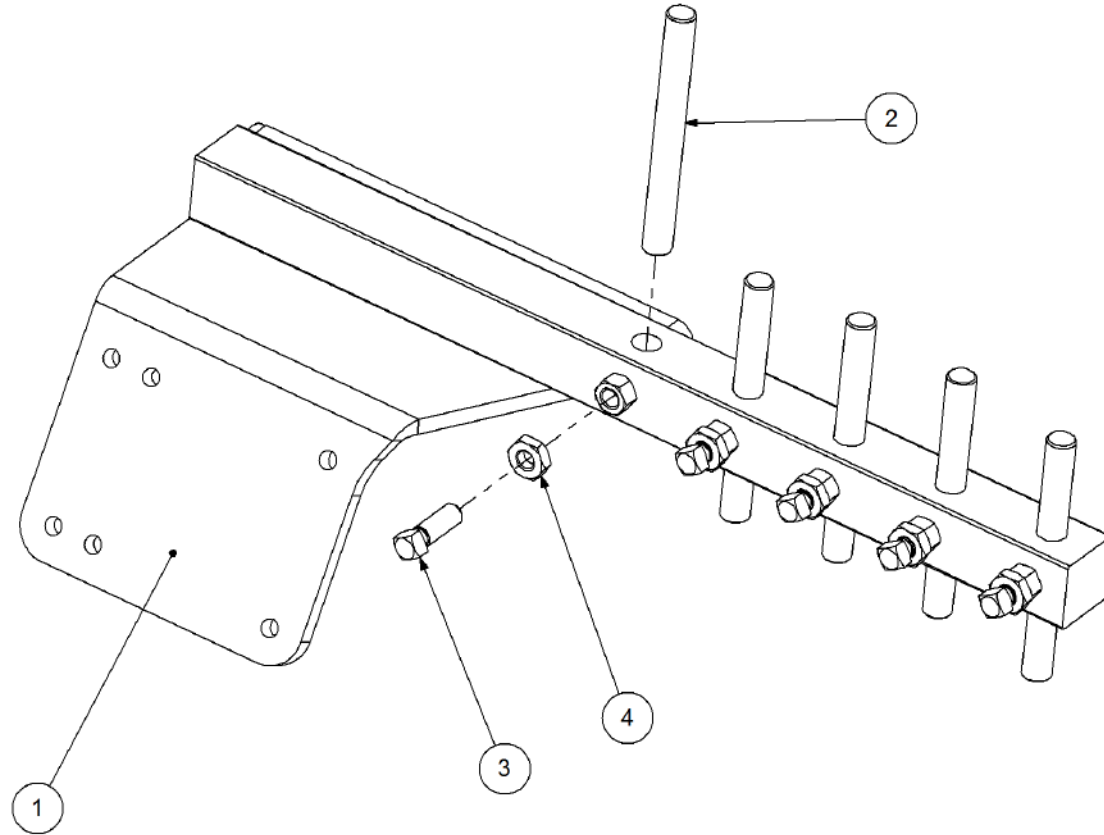

P/N 305000527 Mud Scraper Assy - LH

P/N 305000527

Mud Scraper Assy - LH

Key	Part Number	Description	Qty
1	305000528	Mount Bracket - LH	1
2	305000531	Rod - Scraper	5
3	066112035	Set Screw Sq Hd M12 x 35	5
4	080131200	Nut M12 Lock	5

Key	Part Number	Description	Qty