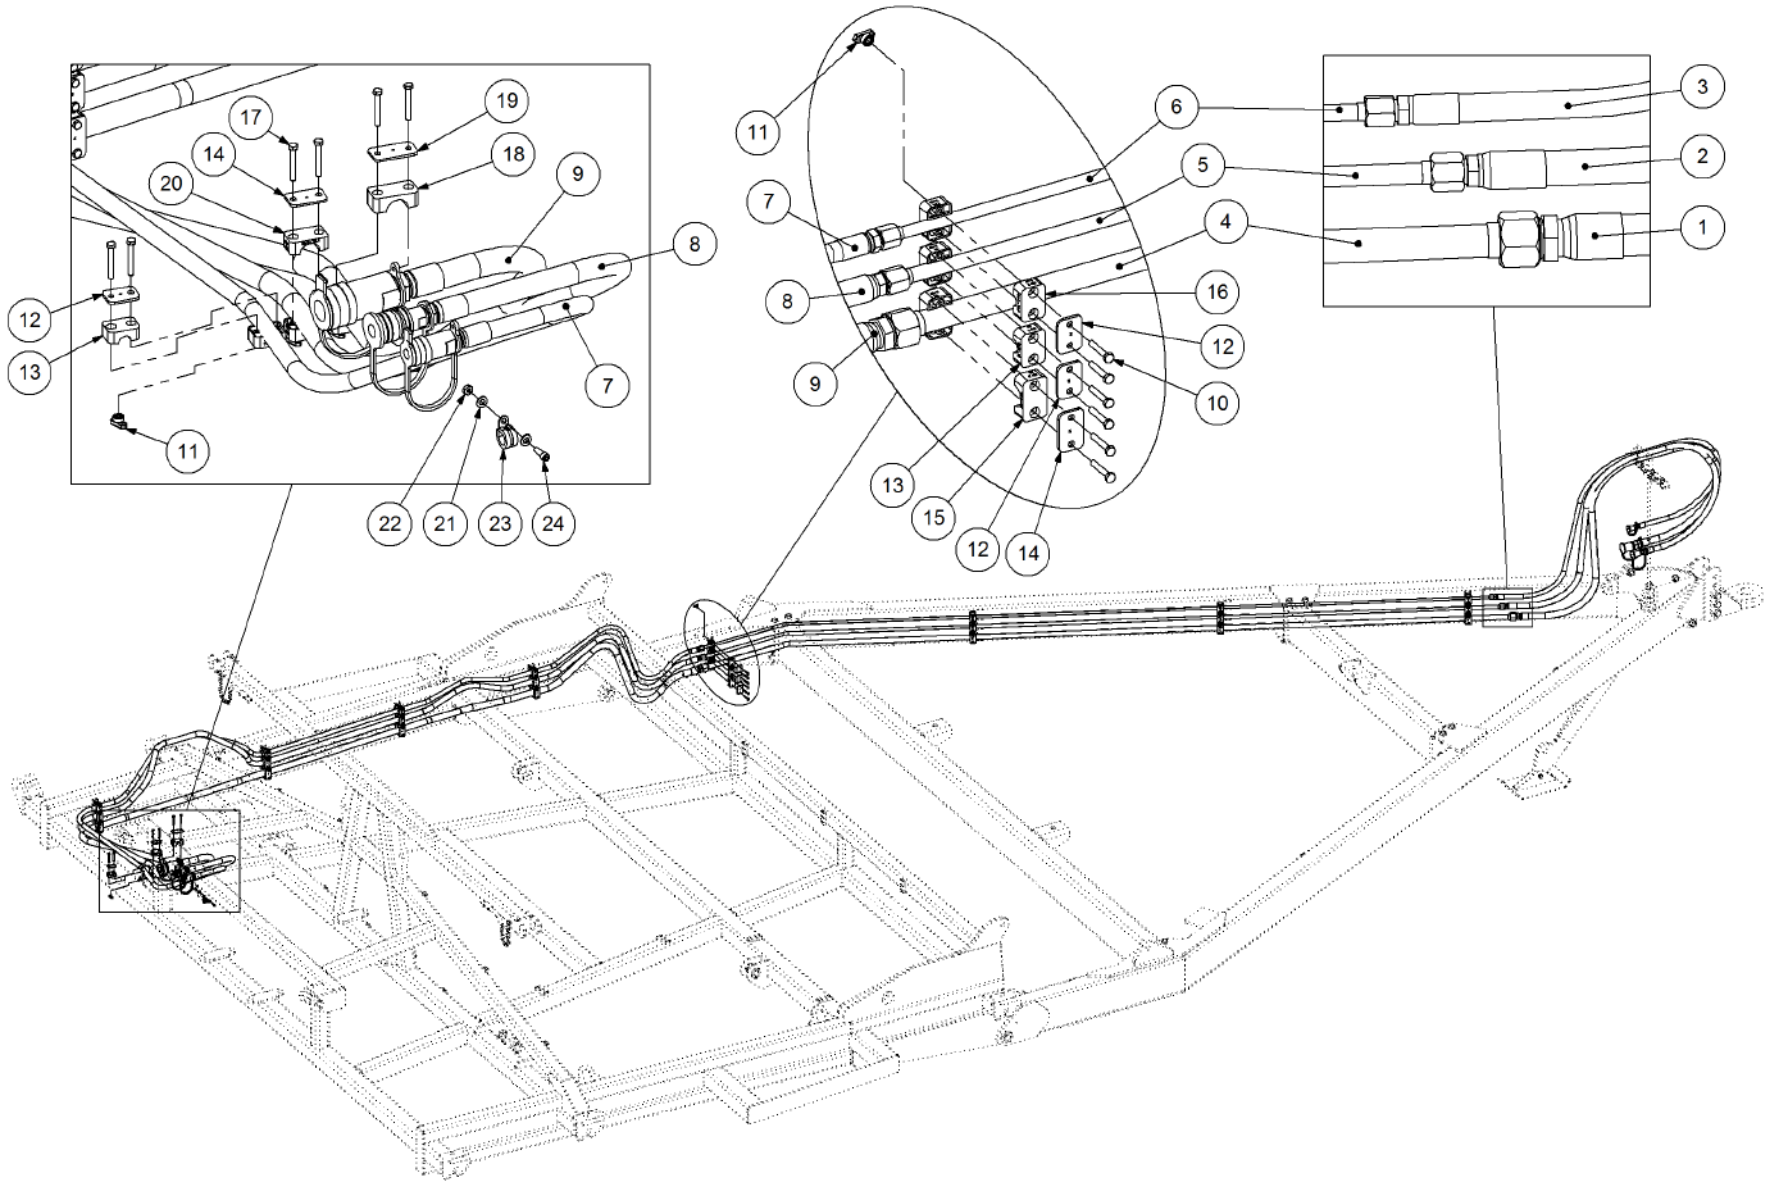

P/N 305086002 Across Machine Hyd. Circuit - 3MC suit TQC

Key	Part Number	Description	Qty
1	305086006	Hyd Hose 3/4" SWB x 3000 Lg	1
2	305086008	Hyd Hose 5/8" DWB x 3000 Lg	1
3	305086010	Hyd Hose 3/8" SWB x 3000 Lg	1
4	305089012	Hyd Tube 1" x 4150 Lg	1
5	305089014	Hyd Tube 5/8" x 4100 Lg	1
6	305089016	Hyd Tube 1/2" x 4060 Lg	1
7	305086012	Hyd Hose 3/8" SWB x 5650 Lg	1
8	305086014	Hyd Hose 5/8" DWB x 5650 Lg	1
9	305086016	Hyd Hose 3/4" SWB x 5650 Lg	1
10	050060358	Bolt Hex Hd M6 x 35	24
11	156180006	Stauff Rail Nut M6	54
12	156162000	Clamp Top Plate	13
13	156142160	Clamp Pipe Single 16 Dia	9
14	156163000	Clamp Top Plate	9
15	156143250	Clamp Pipe Single 25 Dia	4
16	156142127	Clamp Pipe Single 12.7 Dia	4
17	050060458	Bolt Hex Hd M6 x 45	30
18	156144280	Clamp Pipe Single 28 Dia	5
19	156164000	Clamp Top Plate	5
20	156143254	Clamp Pipe Single 25.4 Dia	5
21	035106151	Flat Washer 1/4" ID	2
22	030130061	Nut 1/4" UNC Nyloc	1
23	115001351	Cable Clamp 18mm	1
24	010106019	Cap Screw 1/4" UNC x 3/4"	1

Key	Part Number	Description	Qty