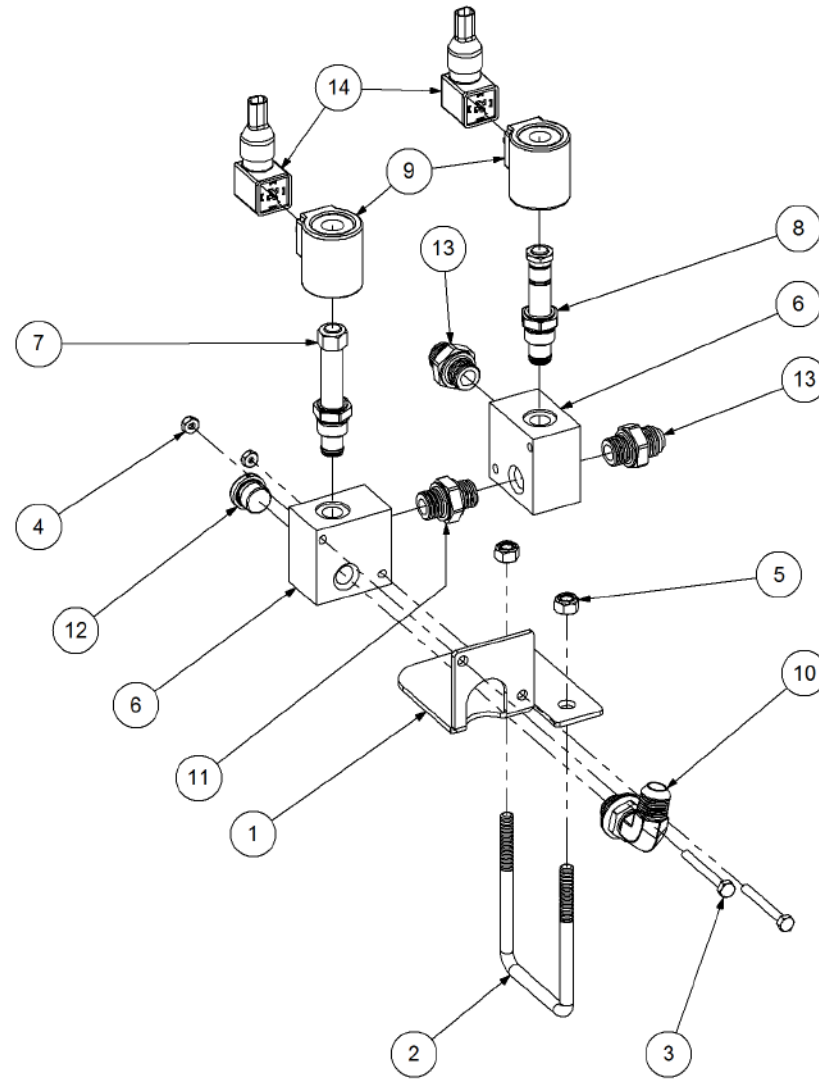

P/N 305082502 Wing Wheel Isolation Kit - 2MC/3MC

P/N 305082502 Wing Wheel Isolation Kit - 2MC/3MC

Key	Part Number	Description	Qty
1	305000537	Plate - WWI Valve Bracket	1
2	020075075	U Bolt 3/8" X 3" X 3" UNC Zp	1
3	000060565	Bolt Hex Hd 1/4" UNC x 2 1/4"	2
4	030130061	Nut 1/4" UNC Nyloc	2
5	030130101	Nut 3/8" UNC Nyloc	2
6	158689094	Valve Block suits SV10 Cartridge	2
7	158689096	Cartridge Valve 2 Way, Normally Open	1
8	158689095	Cartridge Valve 2 Way, Normally Closed	1
9	158689097	Coil 12v DC	2
10	15210C4OMX-S	Fitting - Elbow 90° 7/8" JicM x 1/2" BspM	1
11	152CR10808Z	Connector Bsp to Bsp Male	1
12	152VST11-2EDCF	Plug Bsp VST11/2EDCF	1
13	15210F4OMX-S	Fitting - Connector 7/8" JicM x 1/2" BspM	2
14	305160001	Wing Wheel Isolator - Selector Harness	1

Key	Part Number	Description	Qty