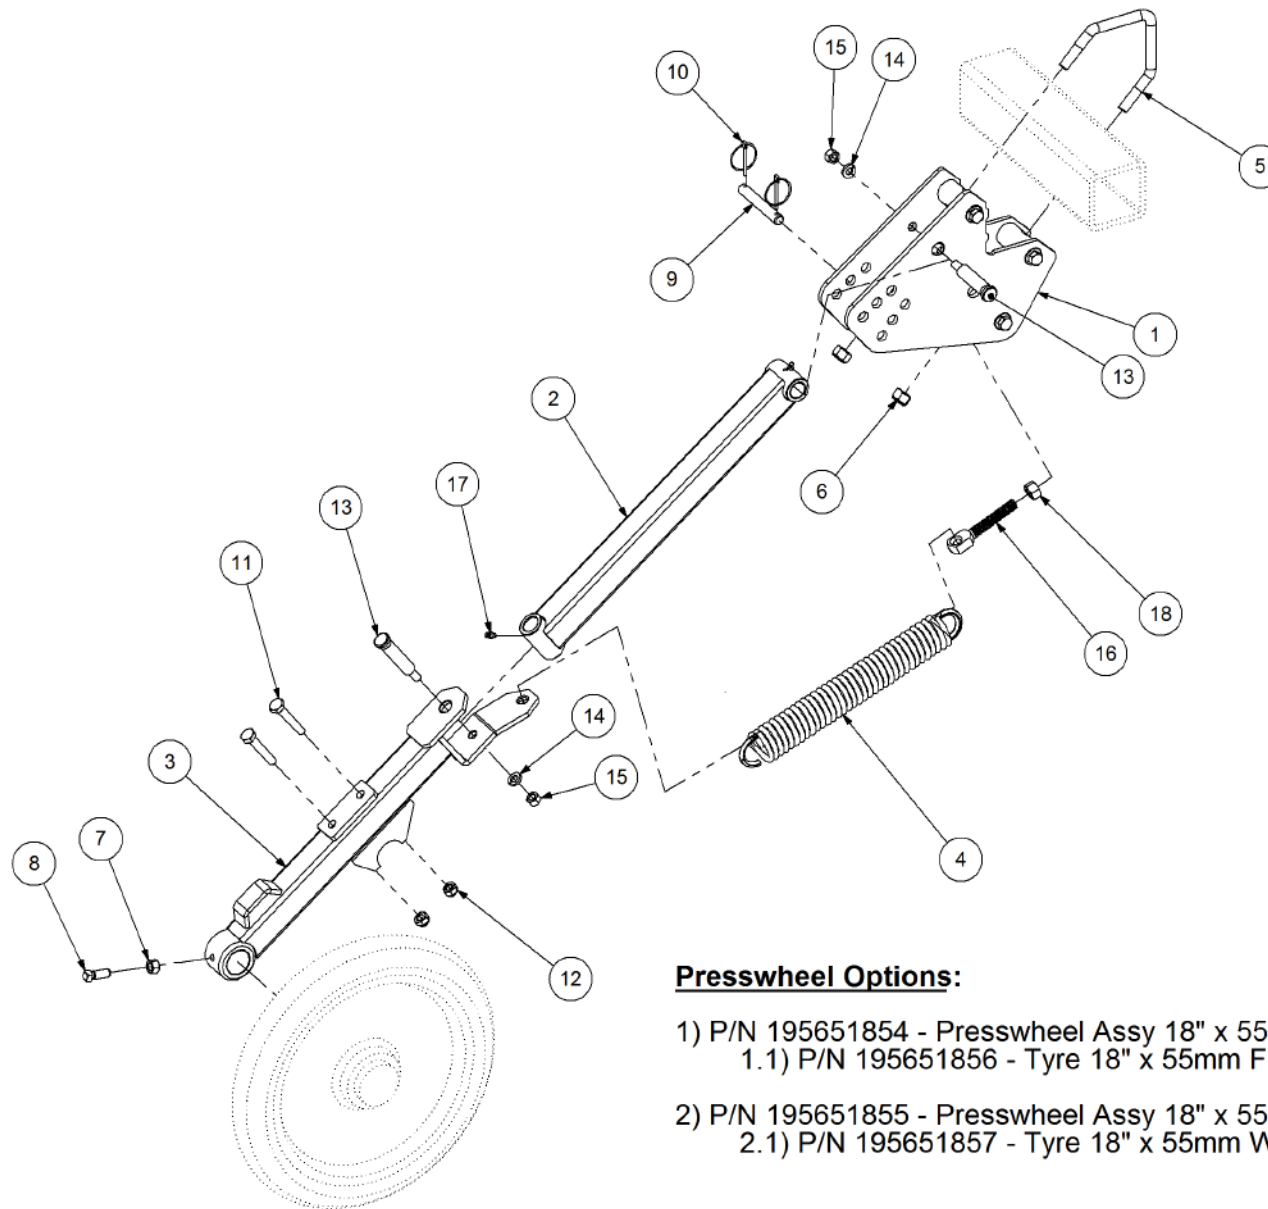

P/N 499305100 Presswheel Assy - LH

Presswheel Options:

1) P/N 195651854 - Presswheel Assy 18" x 55mm Flat Profile
  - 1.1) P/N 195651856 - Tyre 18" x 55mm Flat Profile
2) P/N 195651855 - Presswheel Assy 18" x 55mm Wedge Profile
  - 2.1) P/N 195651857 - Tyre 18" x 55mm Wedge Profile

P/N 499305100

Presswheel Assy - LH

Key	Part Number	Description	Qty
1	499305123	Mount Assy	1
2	499305104	Upper Arm	1
3	499305129	Lower Arm	1
4	124238321	Spring - Tension	1
5	022141141	V Bolt 5/8" x 4" x 4"	1
6	030130161	Nut 5/8" UNC Nyloc	2
7	030110131	Nut 1/2" UNC	1
8	016113032	Set Screw Sq Hd 1/2" UNC x 1 1/4"	1
9	499305119	Pin	1
10	095104500	Lynch Pin 4.5mm	2
11	050120708	Bolt Hex Hd M12 x 70	2
12	080121200	Nut M12 Nyloc	2
13	499305128	Pivot Pin	2
14	086113000	Spring Washer 12 ID	2
15	080111200	Nut M12	2
16	499305127	Adjuster Bolt	1
17	111206000	Grease Nipple 1/4" UNF	2
18	080111600	Nut M16	1

Key	Part Number	Description	Qty