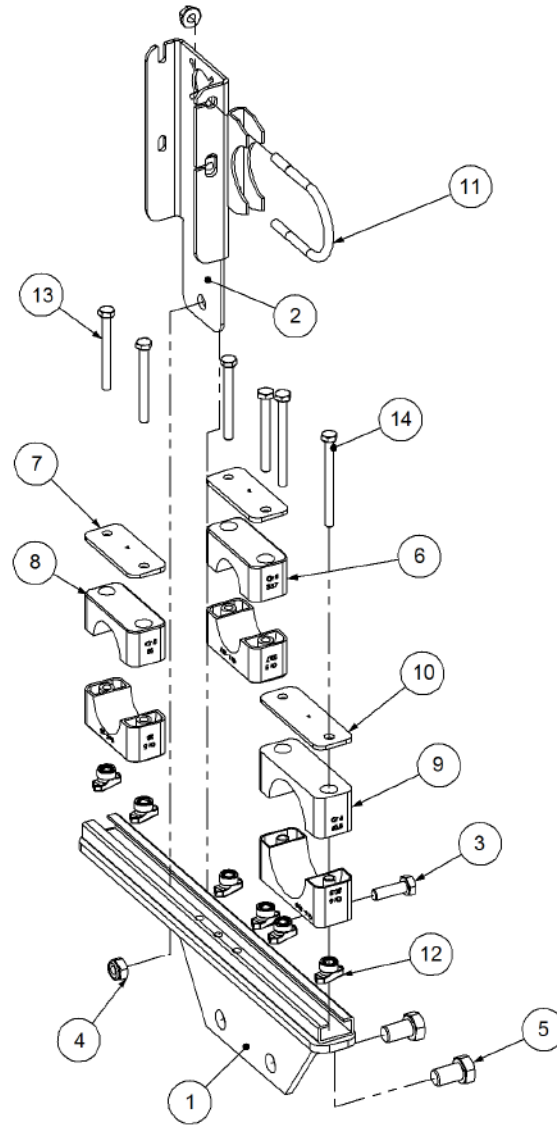

P/N 305086050

Across Machine Hyd. Circuit - 2MC/4MC suit TQS/TR

Key	Part Number	Description	Qty
1	305086006	Hyd Hose 3/4" SWB x 3000 Lg	1
2	305086008	Hyd Hose 5/8" DWB x 3000 Lg	1
3	305086010	Hyd Hose 3/8" SWB x 3000 Lg	1
4	305089036	Hyd Tube 1" x 4150 Lg	1
5	305089038	Hyd Tube 5/8" x 4100 Lg	1
6	305089040	Hyd Tube 1/2" x 4050 Lg	1
7	305086036	Hyd Hose 3/8" SWB x 7100 Lg	1
8	305086038	Hyd Hose 5/8" DWB x 7100 Lg	1
9	305086040	Hyd Hose 3/4" SWB x 7100 Lg	1
10	050060358	Bolt Hex Hd M6 x 35	16
11	156180006	Stauff Rail Nut M6	46
12	156163000	Clamp Top Plate	9
13	156143250	Clamp Pipe Single 25 Dia	4
14	156162000	Clamp Top Plate	9
15	156142127	Clamp Pipe Single 12.7 Dia	4
16	156142160	Clamp Pipe Single 16 Dia	5
17	050060458	Bolt Hex Hd M6 x 45	30
18	156144280	Clamp Pipe Single 28 Dia	5
19	156164000	Clamp Top Plate	5
20	156143254	Clamp Pipe Single 25.4 Dia	5
21	156242160	Clamp Pipe Double 16 Dia	4
22	156180008	Stauff Rail Nut M8	4
23	156565000	Locking Plate Double	4
24	156320001	Stacking Bolt Double	4
25	233260120	Hyd Hose & Electrical Connector Assy	1

Key	Part Number	Description	Qty

P/N 233260120 Hyd Hose & Electrical Connector Assy