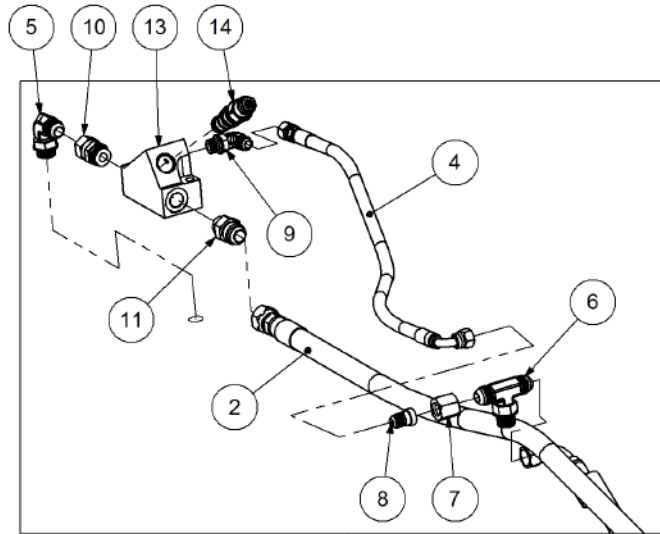

P/N 305081000 Fold Circuit - 2MC (06m & 07m)

Key	Part Number	Description	Qty
1	305081013	Hyd Hose 1/2" DWB x 5350 Lg	2
2	305081015	Hyd Hose 1/2" DWB x 1700 Lg	2
3	305081017	Hyd Hose 1/2" DWB x 1150 Lg	2
4	305081062	Hyd Hose 1/4" SWB x 510 Lg	2
5	1528C5OX-S	Fitting - Elbow 90° 3/4" JicM x 3/4" UnoM	2
6	1528S50X-S	Fitting - Tee 3/4" JicM x 3/4" JicM x 3/4" UnoM	2
7	1528BTX-S	Fitting - Nut 3/4" JicF	2
8	1528-6TRTX-S	Fitting - Reducer 3/4" JicF x 9/16" JicM	2
9	1526C5OX-S	Fitting - Elbow 90° 9/16" JicM x 9/16" UnoM	2
10	152S101-1212	Fitting - Adaptor 3/4" JicF x 3/4" UnoM	2
11	15210-8F5OX-S	Fitting - Connector 7/8" JicM x 3/4" UnoM	2
12	15210JTX-S	Fitting - Tee 7/8" JicM x 7/8" JicM x 7/8" JicM	2
13	161050600	Valve Counter Balance (60LT)	2
14	161050601	Valve Counter Balance Cartridge (60LT)	2
15	156565000	Locking Plate Double	6
16	156330000	Stacking Bolt Double	6
17	156243220	Clamp Pipe Double 22 Dia	9
18	156180008	Stauff Rail Nut M8	8
19	156263000	Clamp Top Plate	3
20	050080458	Bolt Hex Hd M8 x 45	3

Key	Part Number	Description	Qty