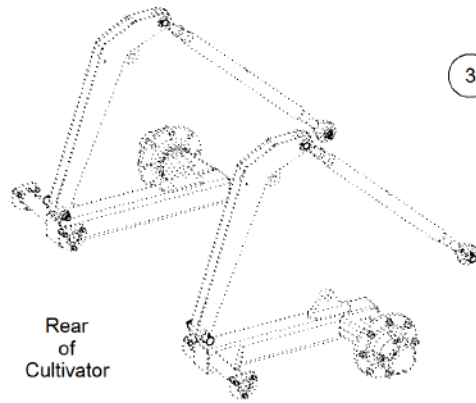

P/N 305124001   Lift Wheel Pin Kit

Key	Part Number	Description	Qty
1	300401008	Pin & Dowel Assy - Adjuster	4
2	321191284	Pin & Dowel Assy - Turnbuckle	8
3	054160309	Bolt Hex Hd M16 x 30 Durlok	4
4	054120259	Bolt Hex Hd M12 x 25 Durlok	8

Key	Part Number	Description	Qty