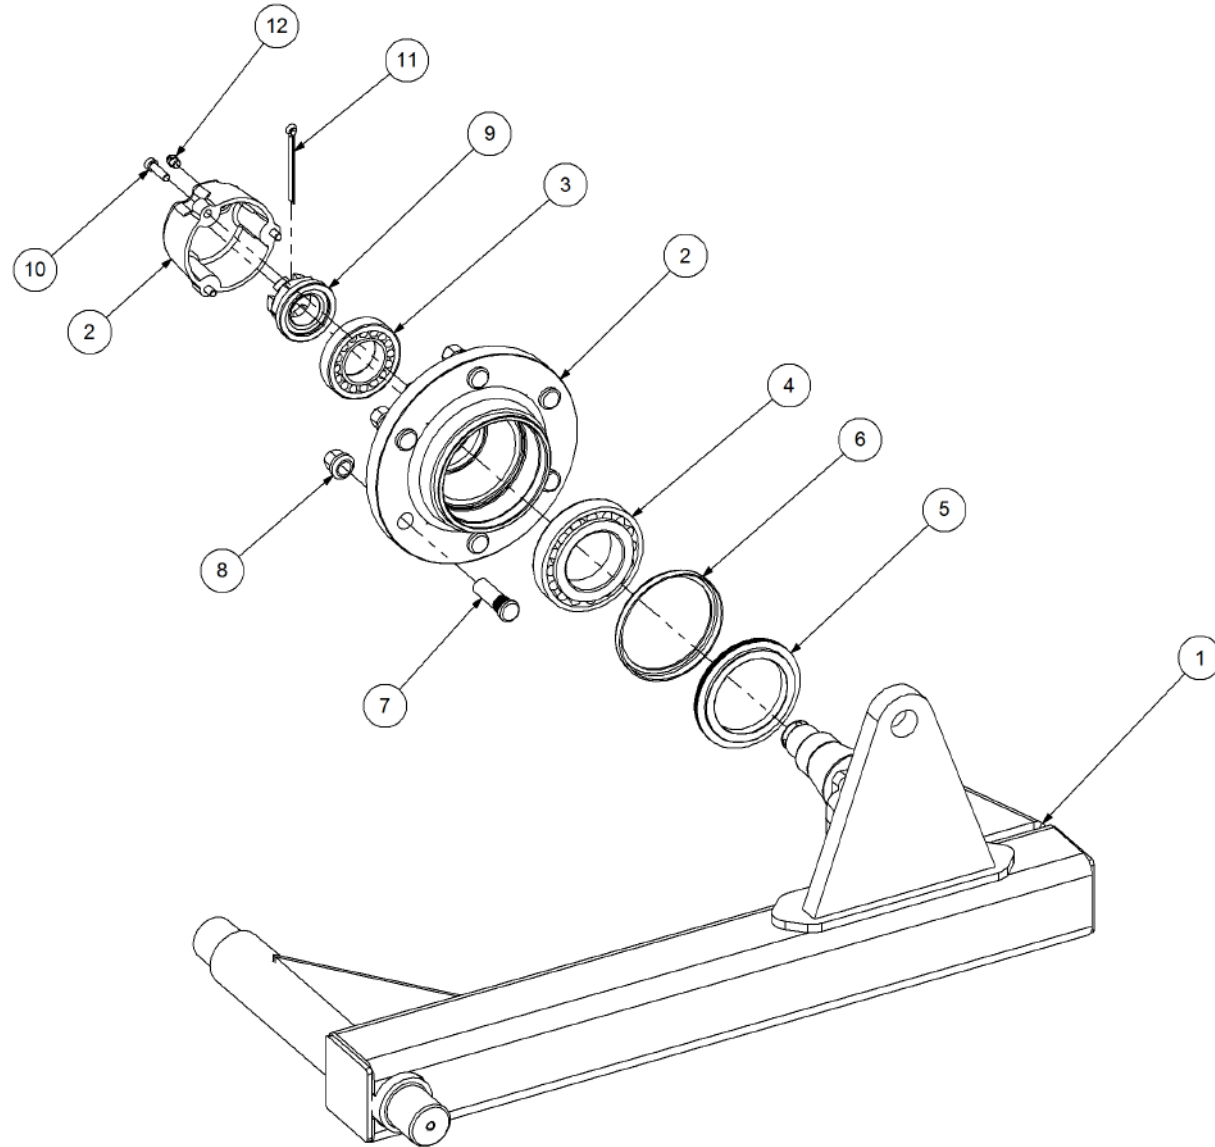

P/N 300371200 Axle & Hub Assy - LH - 3.5T (6 stud)

P/N 300371200 Axle & Hub Assy - LH - 3.5T (6 stud)

Key	Part Number	Description	Qty
1	300371201	Axle - LH	1
2	249075004	Hub - 6 stud	1
3	135030210	Bearing Tapered Roller 50 ID	1
4	135030214	Bearing Tapered Roller 70 ID	1
5	139075008	Seal 3-1/2" ID	1
6	139075009	Wear Ring	1
7	056180600	Wheel Stud M18	6
8	080161801	Wheel Nut M18	6
9	249092002	Axle Nut 1-1/2"	1
10	060108030	Cap Screw M8 x 30	3
11	092206080	Split Pin 6.3 Dia x 80	1
12	111103000	Grease Nipple 1/8" BSP	1

Key	Part Number	Description	Qty