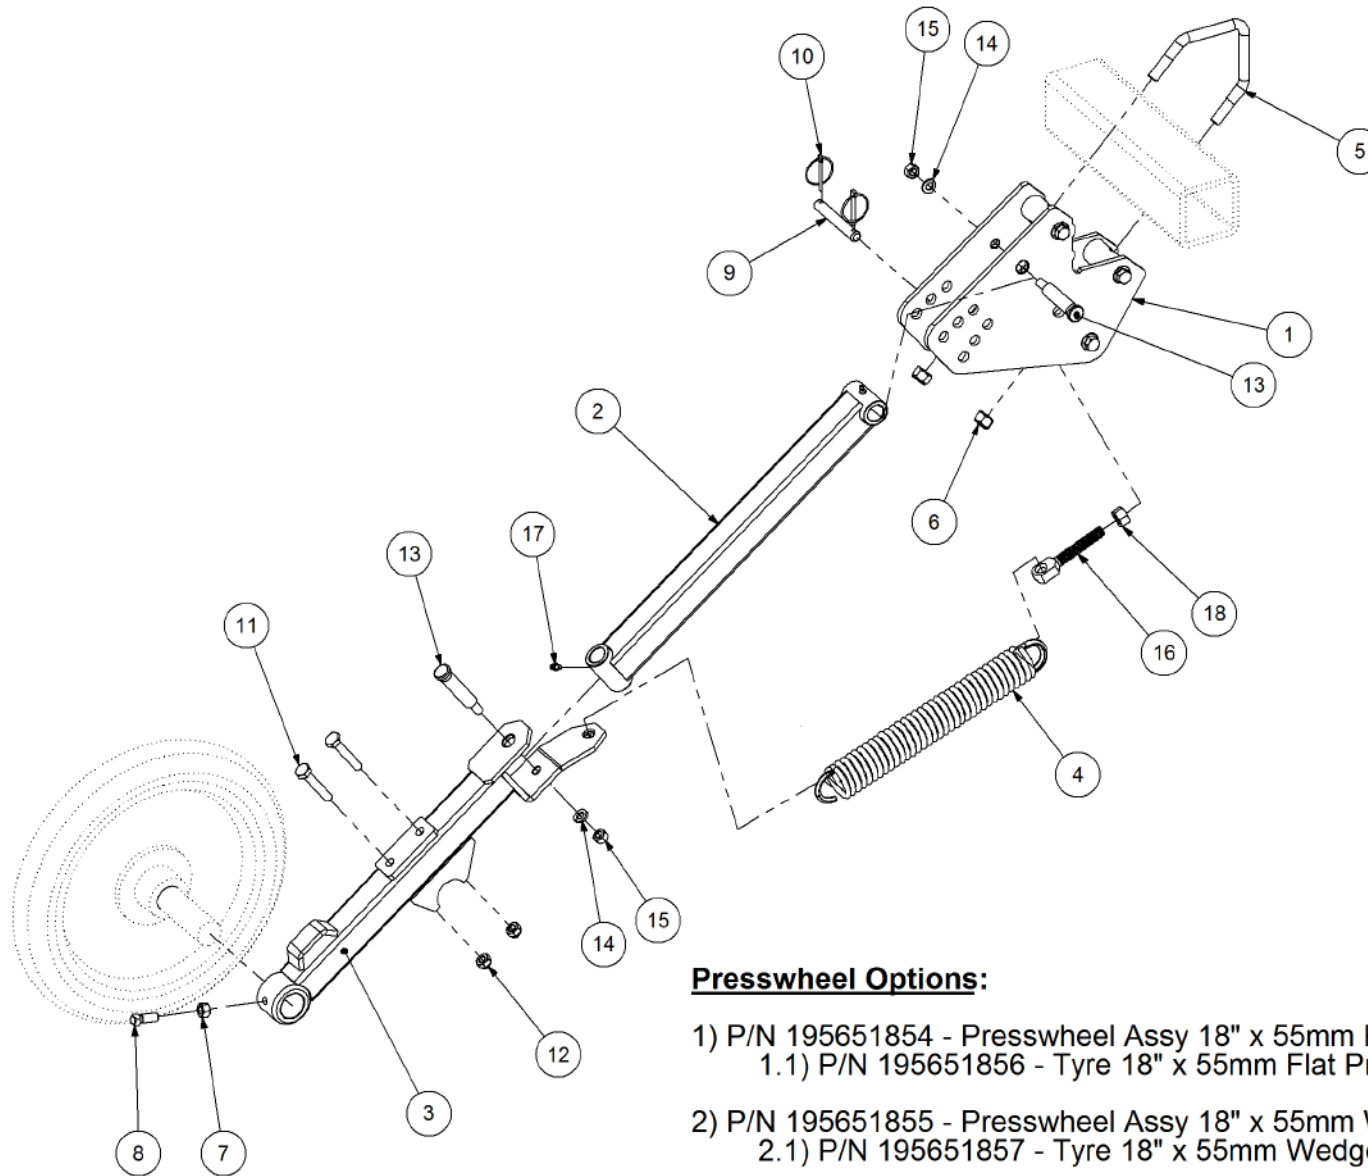

Presswheel Options:

1) P/N 195651854 - Presswheel Assy 18" x 55mm Flat Profile
  - 1.1) P/N 195651856 - Tyre 18" x 55mm Flat Profile
2) P/N 195651855 - Presswheel Assy 18" x 55mm Wedge Profile
  - 2.1) P/N 195651857 - Tyre 18" x 55mm Wedge Profile

P/N 499305120

Presswheel Assy - RH

Key	Part Number	Description	Qty
1	499305123	Mount Assy	1
2	499305104	Upper Arm	1
3	499305129	Lower Arm	1
4	124238321	Spring - Tension	1
5	022141141	V Bolt 5/8" x 4" x 4"	1
6	030130161	Nut 5/8" UNC Nyloc	2
7	030110131	Nut 1/2" UNC	1
8	016113032	Set Screw Sq Hd 1/2" UNC x 1 1/4"	1
9	499305119	Pin	1
10	095104500	Lynch Pin 4.5mm	2
11	050120708	Bolt Hex Hd M12 x 70	2
12	080121200	Nut M12 Nyloc	2
13	499305128	Pivot Pin	2
14	086113000	Spring Washer 12 ID	2
15	080111200	Nut M12	2
16	499305127	Adjuster Bolt	1
17	111206000	Grease Nipple 1/4" UNF	2
18	080111600	Nut M16	1

Key	Part Number	Description	Qty