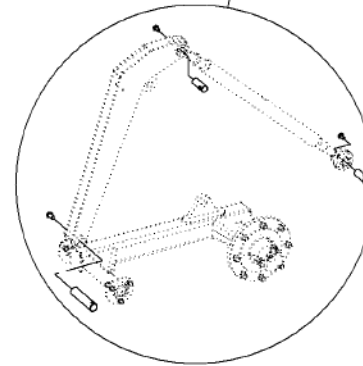

P/N 305124001   Lift Wheel Pin Kit

Key	Part Number	Description	Qty
1	300401008	Pin & Dowel Assy - Adjuster	4
2	321191284	Pin & Dowel Assy - Turnbuckle	8
3	054160309	Bolt Hex Hd M16 x 30 Durlok	4
4	054120259	Bolt Hex Hd M12 x 25 Durlok	8

Key	Part Number	Description	Qty