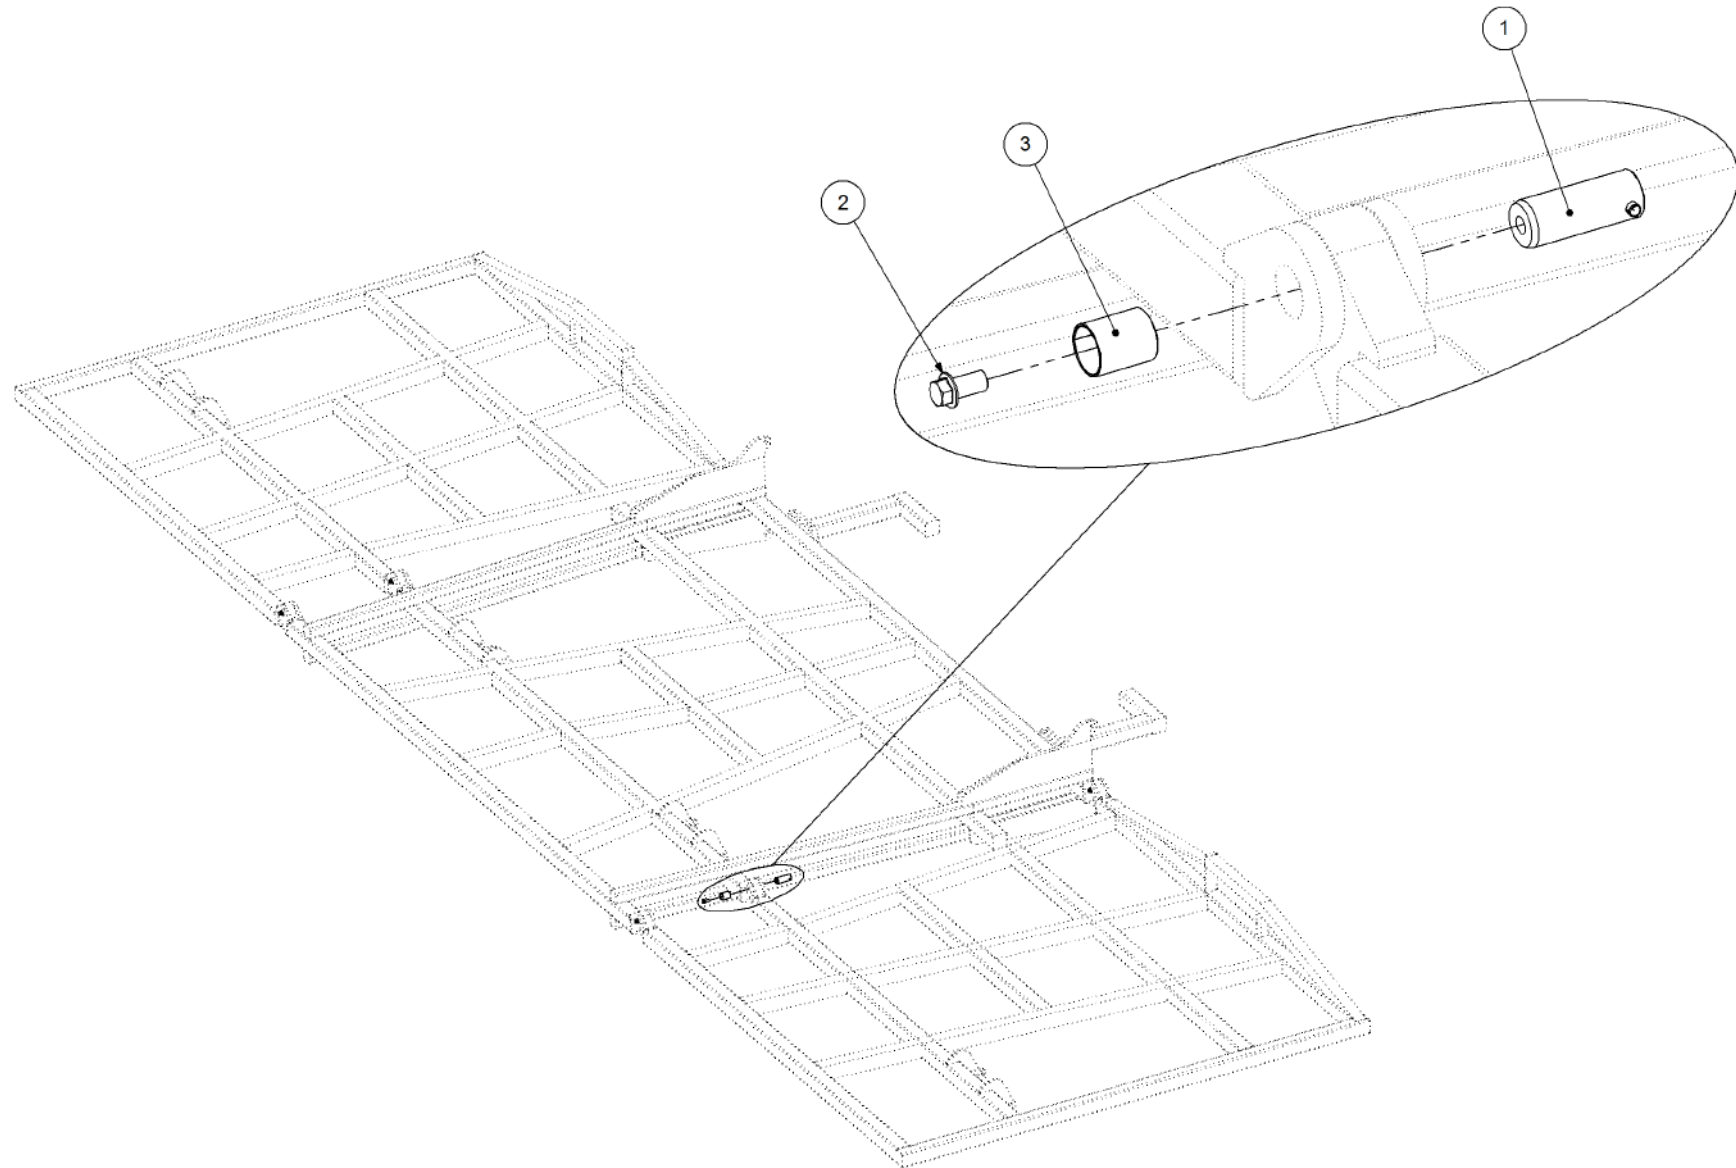

P/N 305122001

Main Frame Pin Kit

Key	Part Number	Description	Qty
1	300571250	Pin & Dowel Assy - Main Pivot	6
2	054160309	Bolt Hex Hd M16 x 30 Durlok	6
3	137124032	Bush Teflon 1 1/2" ID x 2" Lg	6

Key	Part Number	Description	Qty