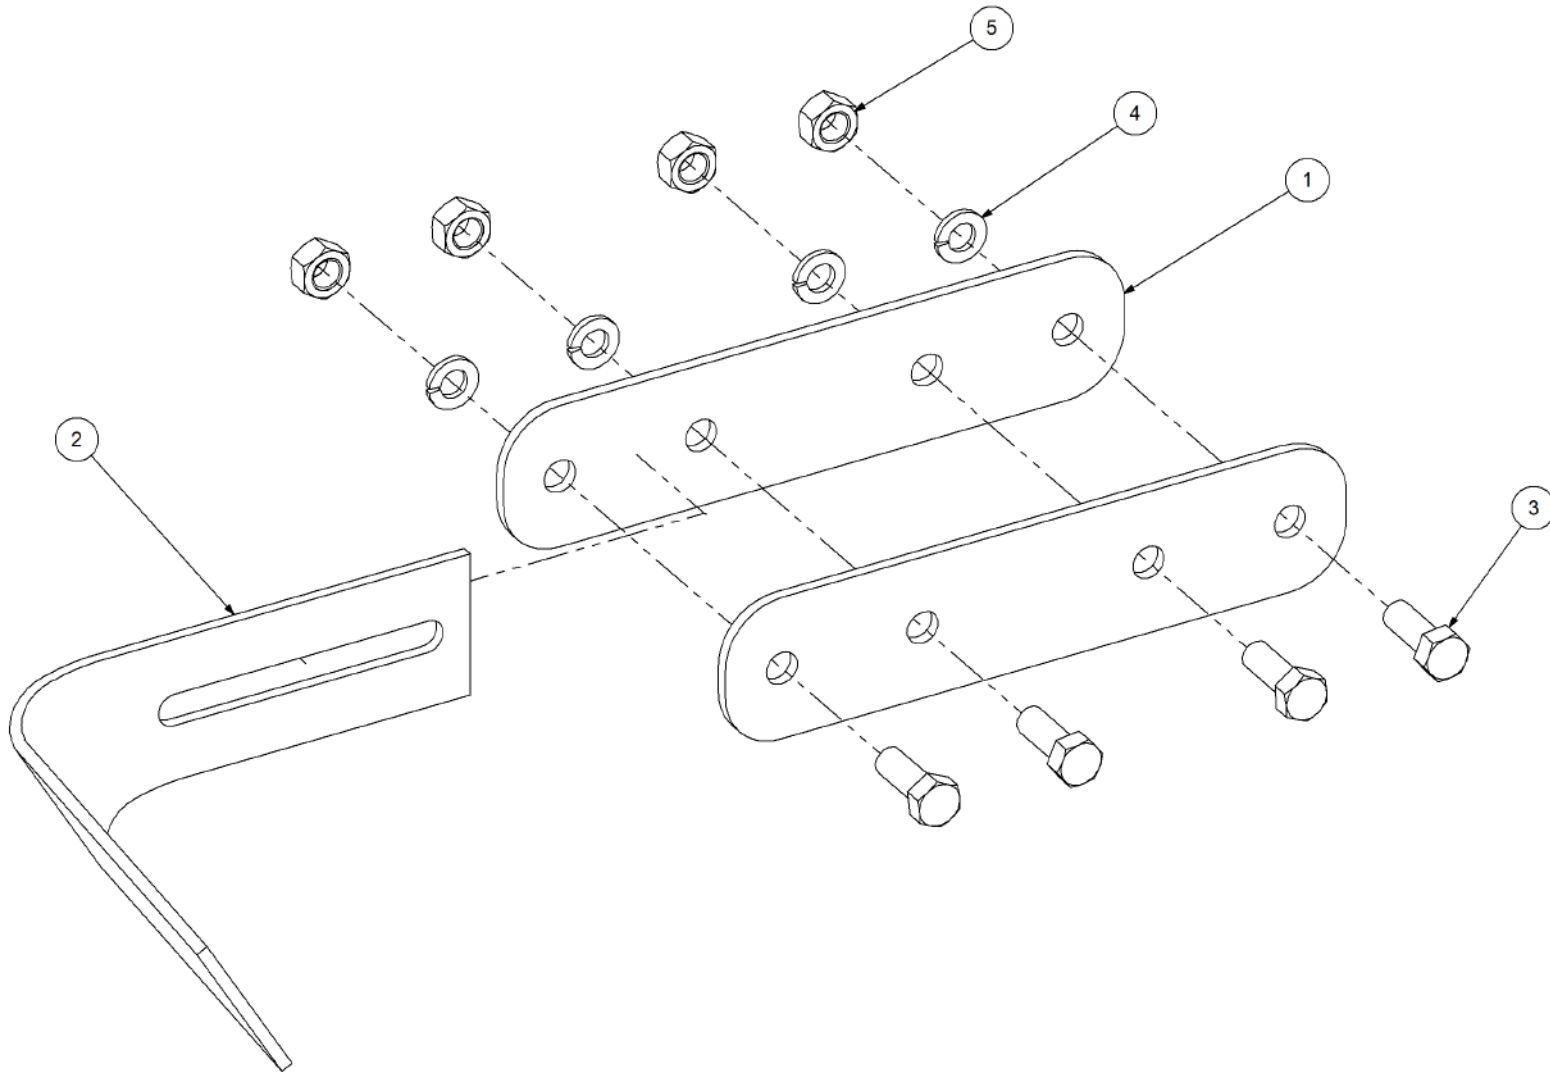

P/N 499305030 Scrapper Kit - LH

Key	Part Number	Description	Qty
1	499305032	Scrapper Arm	2
2	499305031	Scrapper Blade - LH	1
3	000100255	Bolt Hex Hd 3/8" UNC x 1"	4
4	036110000	Spring Washer 3/8" ID	4
5	030110101	Nut 3/8" UNC	4

Key	Part Number	Description	Qty