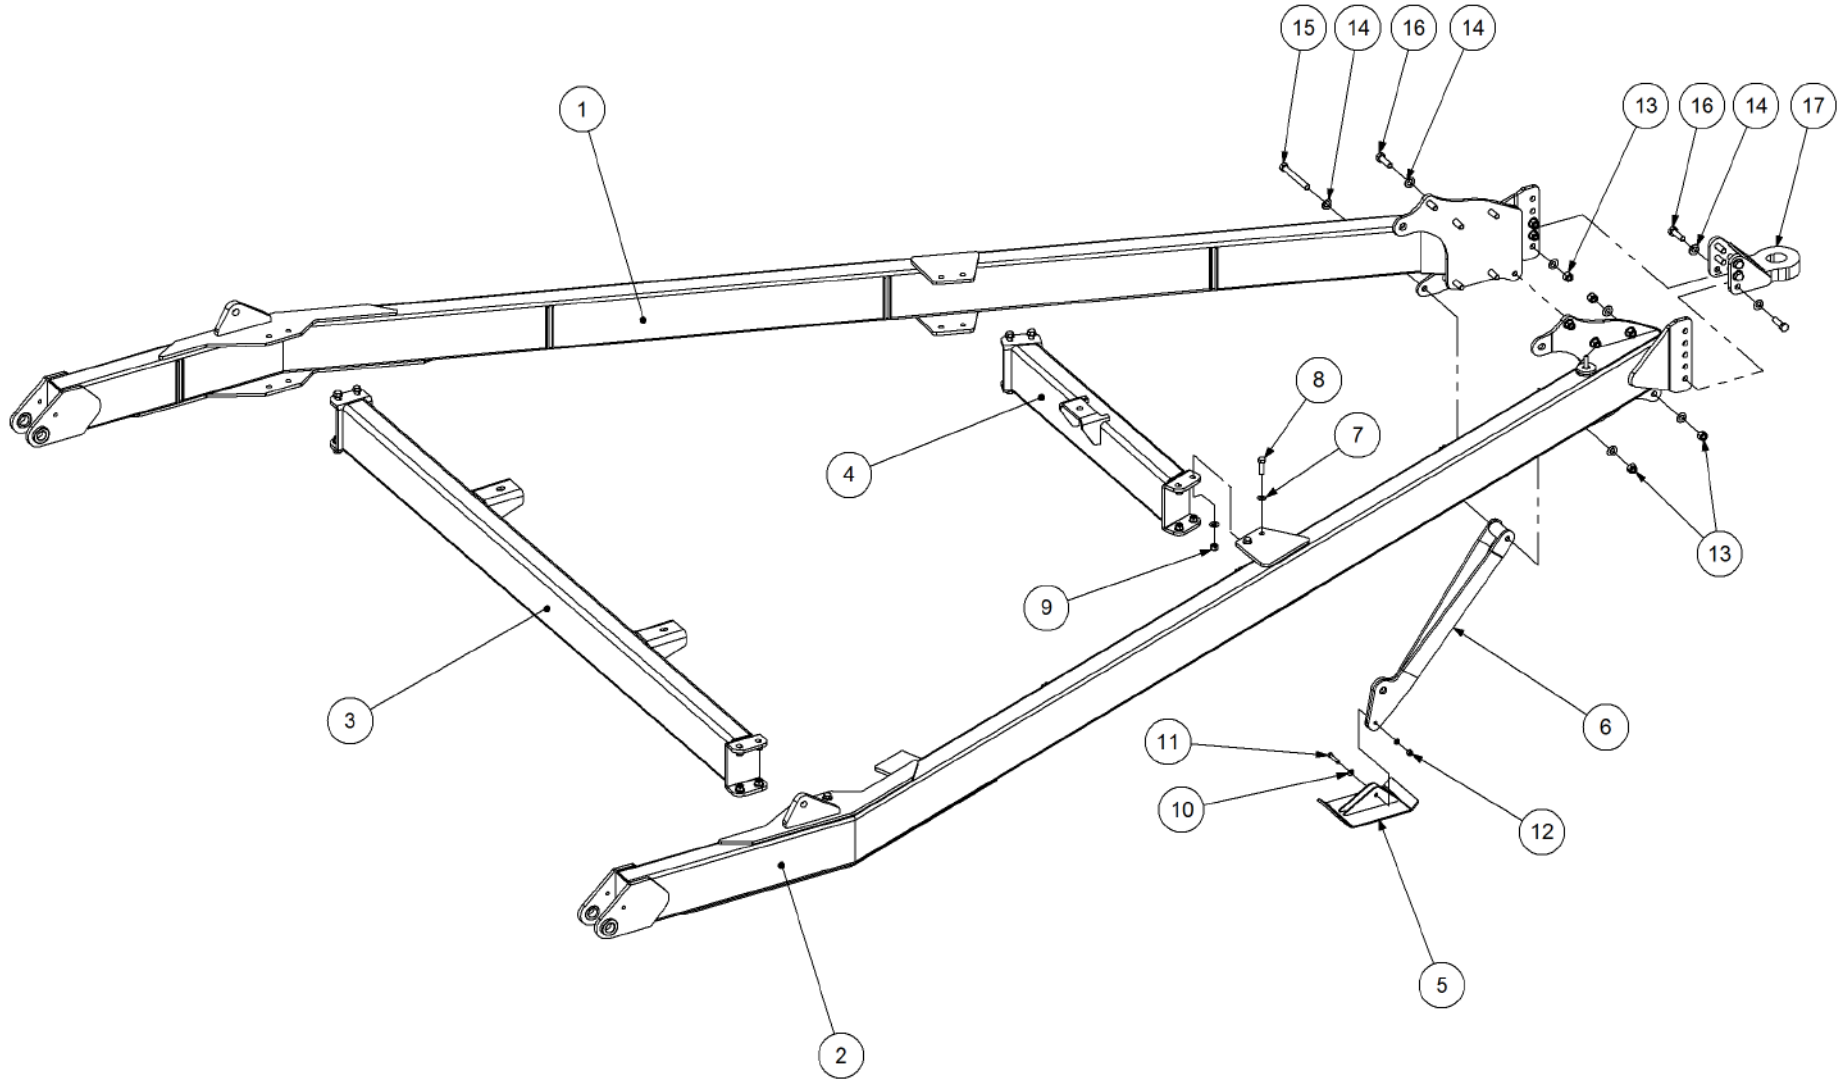

P/N 305043150 Main Pull - 2MC

P/N 305043150 Main Pull - 2MC

Key	Part Number	Description	Qty
1	305000212	Pull Arm LH	1
2	305000213	Pull Arm RH	1
3	305000214	Pull Cross Beam - Rear	1
4	305000215	Pull Cross Beam - Front	1
5	235160011	Jack Foot	1
6	235160015	Jack Leg	1
7	035116351	Flat Washer 5/8" ID	32
8	000160505	Bolt Hex Hd 5/8" UNC x 2"	16
9	030130161	Nut 5/8" UNC Nyloc	16
10	035111220	Flat Washer 7/16" ID	2
11	000110575	Bolt Hex Hd 7/16" UNC x 2-1/4"	1
12	030130111	Nut 7/16" UNC Nyloc	1
13	030130191	Nut 3/4" UNC Nyloc	13
14	035119380	Flat Washer 3/4" ID	26
15	000191655	Bolt Hex Hd 3/4" UNC x 6-1/2"	1
16	000190638	Bolt Hex Hd 3/4" UNC x 2-1/2"	12
17	234100001	Hitch suits TB & Allrounder	1

Key	Part Number	Description	Qty
------------	--------------------	--------------------	------------

P/N 305044000 Main Pull - 3MC

P/N 305044000 Main Pull - 3MC

Key	Part Number	Description	Qty
1	330401301	Pull Arm LH	1
2	330401321	Pull Arm RH	1
3	330401325	Pull Cross Beam - Rear	1
4	330401330	Pull Cross Beam - Front	1
5	235160011	Jack Foot	1
6	235160015	Jack Leg	1
7	035116351	Flat Washer 5/8" ID	32
8	000160505	Bolt Hex Hd 5/8" UNC x 2"	16
9	030130161	Nut 5/8" UNC Nyloc	16
10	035111220	Flat Washer 7/16" ID	2
11	000110575	Bolt Hex Hd 7/16" UNC x 2-1/4"	1
12	030130111	Nut 7/16" UNC Nyloc	1
13	030130191	Nut 3/4" UNC Nyloc	13
14	035119380	Flat Washer 3/4" ID	26
15	000191655	Bolt Hex Hd 3/4" UNC x 6-1/2"	1
16	000190638	Bolt Hex Hd 3/4" UNC x 2-1/2"	12
17	234100001	Hitch suits TB & Allrounder	1