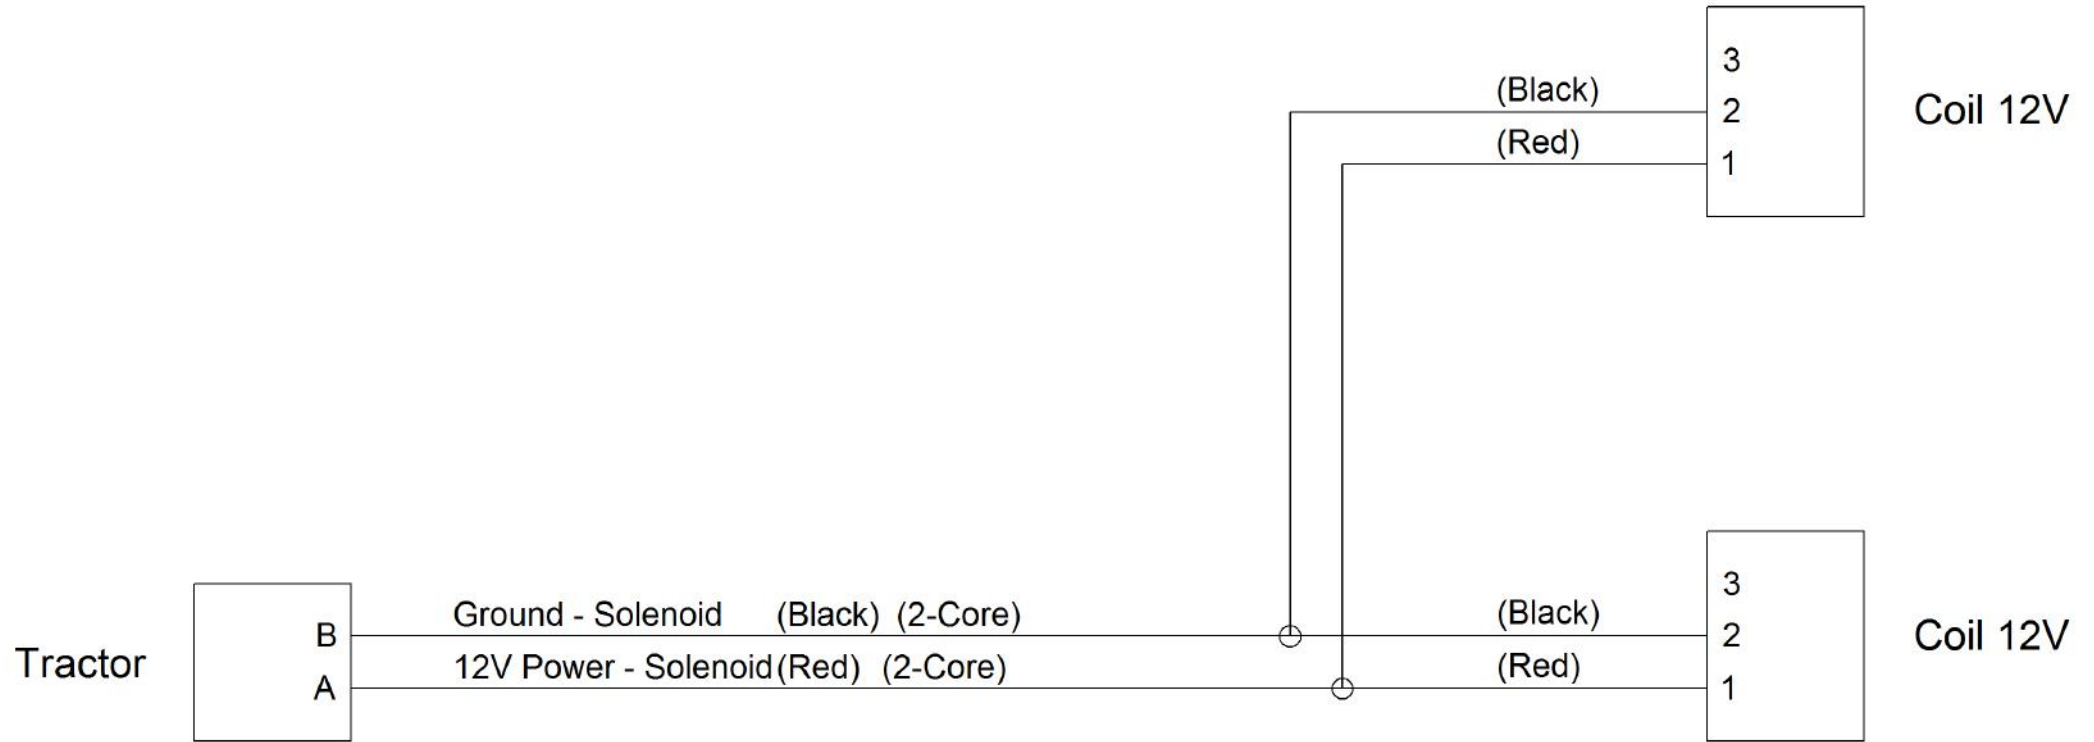

Hyd Schematic - Fold Circuit - Dual Cylinder

Hyd Schematic - Tilt Circuit

Hyd Schematic - Manifold Circuit

Elec. Schematic - WWI Circuit

Elec. Schematic - Tyne & Wing Fold Circuit