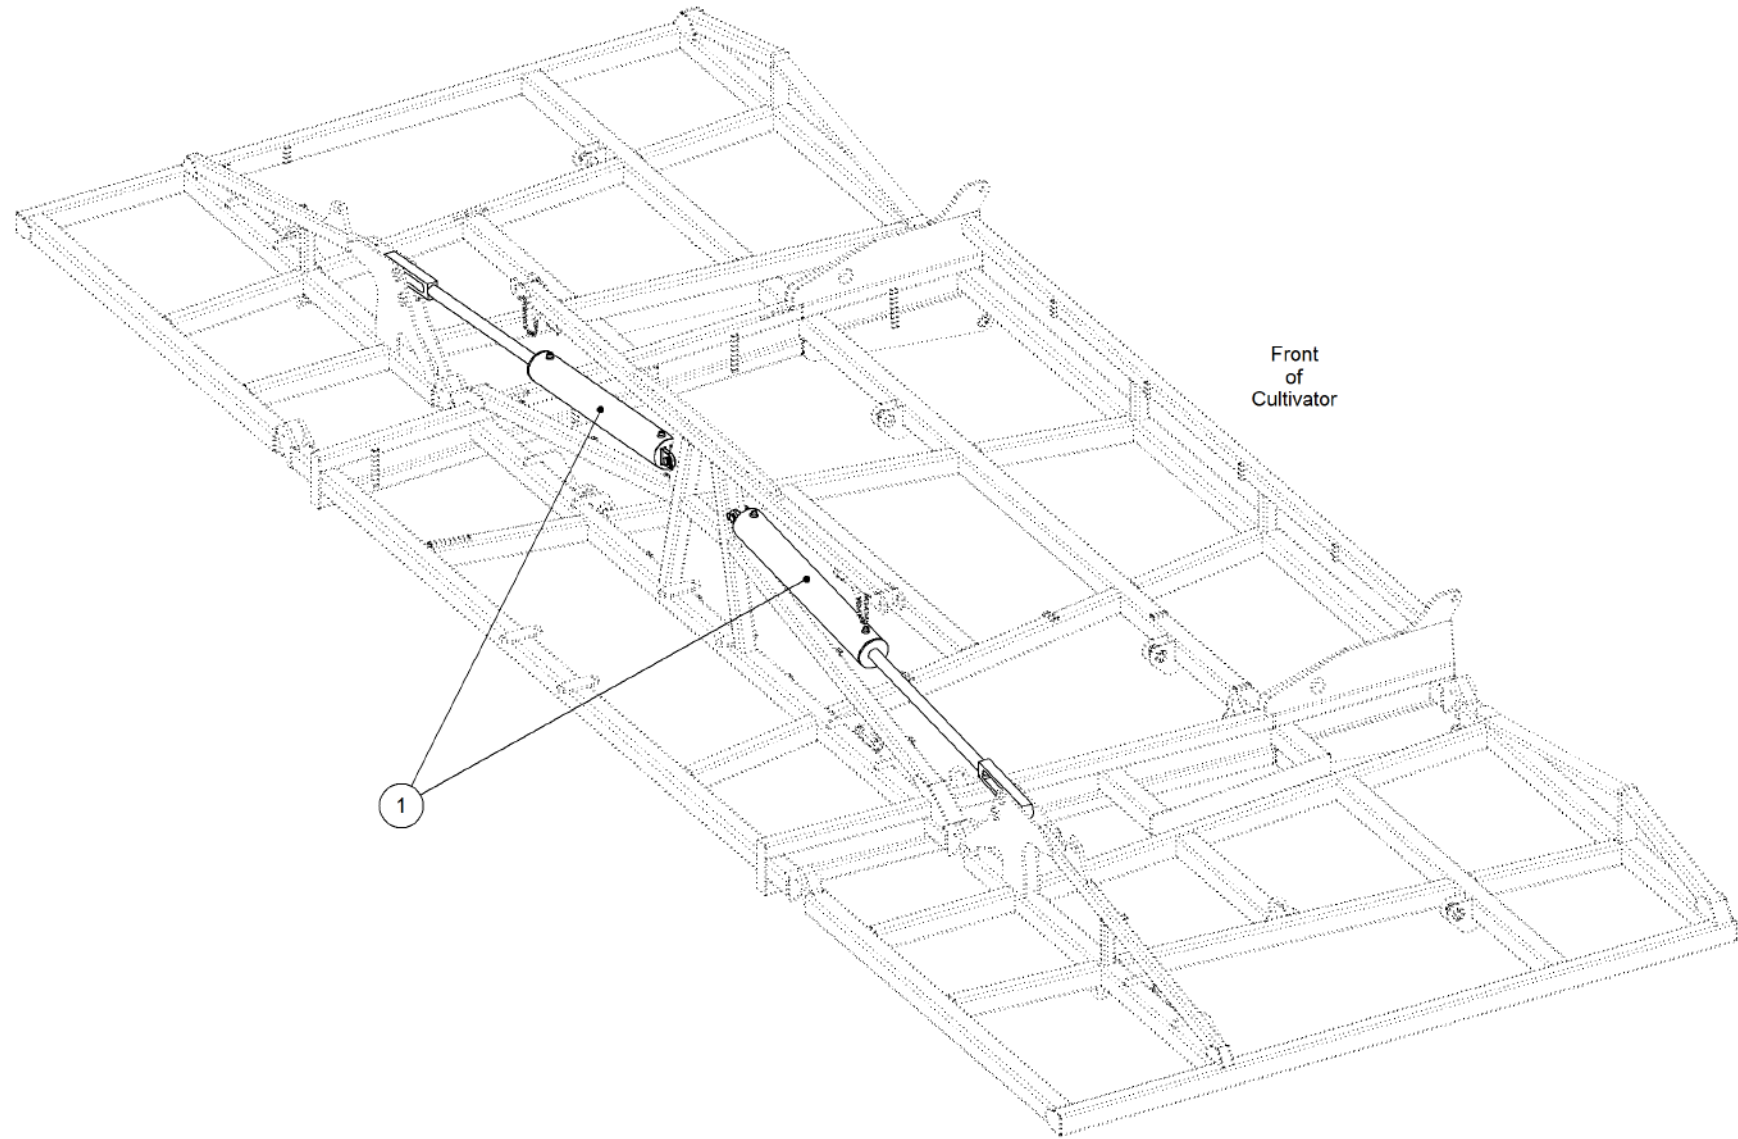

P/N 305081362   Fold Cylinder Kit - 3MC (5 x 36)

Key	Part Number	Description	Qty
1	305250360	Hyd Cylinder 5" x 36" x 2" Rod w/- Slide - Painted	2
1.1	330491121	Cylinder Slide - 36"	1
1.2	160925021	Seal Kit - 5" x 2" Rod (Nordon)	1

Key	Part Number	Description	Qty