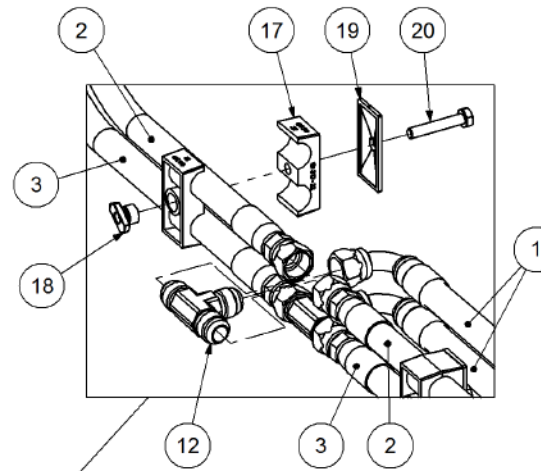

P/N 305081000 Fold Circuit - 2MC (06m & 07m)

Key	Part Number	Description	Qty
1	305081013	Hyd Hose 1/2" DWB x 5350 Lg	2
2	305081015	Hyd Hose 1/2" DWB x 1700 Lg	2
3	305081017	Hyd Hose 1/2" DWB x 1150 Lg	2
4	305081062	Hyd Hose 1/4" SWB x 510 Lg	2
5	1528C5OX-S	Fitting - Elbow 90° 3/4" JicM x 3/4" UnoM	2
6	1528S50X-S	Fitting - Tee 3/4" JicM x 3/4" JicM x 3/4" UnoM	2
7	1528BTX-S	Fitting - Nut 3/4" JicF	2
8	1528-6TRTX-S	Fitting - Reducer 3/4" JicF x 9/16" JicM	2
9	1526C5OX-S	Fitting - Elbow 90° 9/16" JicM x 9/16" UnoM	2
10	152S101-1212	Fitting - Adaptor 3/4" JicF x 3/4" UnoM	2
11	15210-8F5OX-S	Fitting - Connector 7/8" JicM x 3/4" UnoM	2
12	15210JTX-S	Fitting - Tee 7/8" JicM x 7/8" JicM x 7/8" JicM	2
13	161050600	Valve Counter Balance (60LT)	2
14	161050601	Valve Counter Balance Cartridge (60LT)	2
15	156565000	Locking Plate Double	6
16	156330000	Stacking Bolt Double	6
17	156243220	Clamp Pipe Double 22 Dia	9
18	156180008	Stauff Rail Nut M8	8
19	156263000	Clamp Top Plate	3
20	050080458	Bolt Hex Hd M8 x 45	3

Key	Part Number	Description	Qty