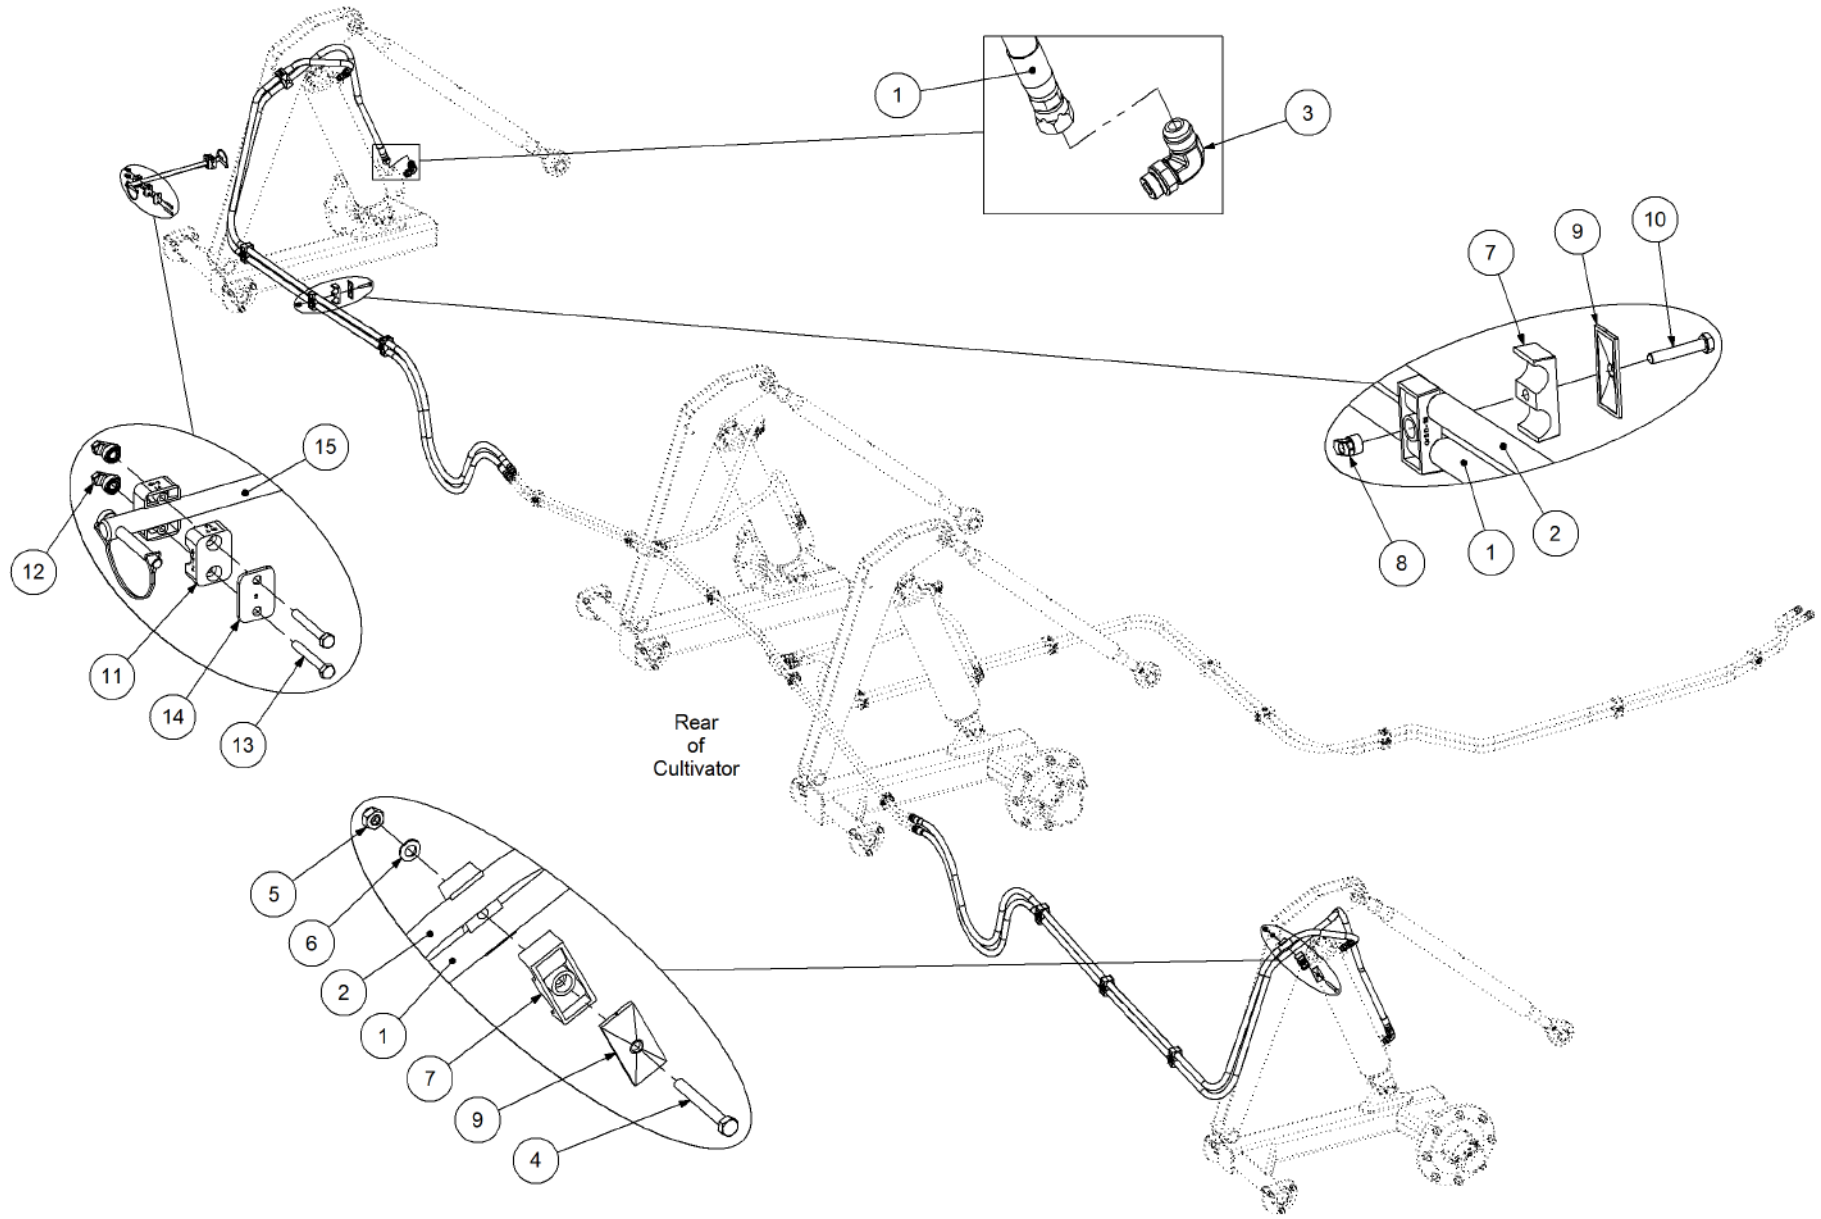

P/N 305082006

Lift Circuit - 2MC x 8m - Wings

Key	Part Number	Description	Qty
1	305082057	Hyd Hose 1/2" DWB x 4050 Lg	2
2	305082059	Hyd Hose 1/2" DWB x 3450 Lg	2
3	15210-8C5OX-S	Fitting - Elbow 90° 7/8" JicM x 3/4" UnoM	4
4	050080708	Bolt Hex Hd M8 x 70	2
5	080120800	Nut M8 Nyloc	2
6	085108000	Flat Washer 8 ID	2
7	156243220	Clamp Pipe Double 22 Dia	8
8	156180008	Stauff Rail Nut M8	6
9	156263000	Clamp Top Plate	8
10	050080458	Bolt Hex Hd M8 x 45	6
11	156142160	Clamp Pipe Single 16 Dia	2
12	156180006	Stauff Rail Nut M6	4
13	050060458	Bolt Hex Hd M6 x 45	4
14	156162000	Clamp Top Plate	2
15	321191228	Turnbuckle Handle Assy	1

Key	Part Number	Description	Qty