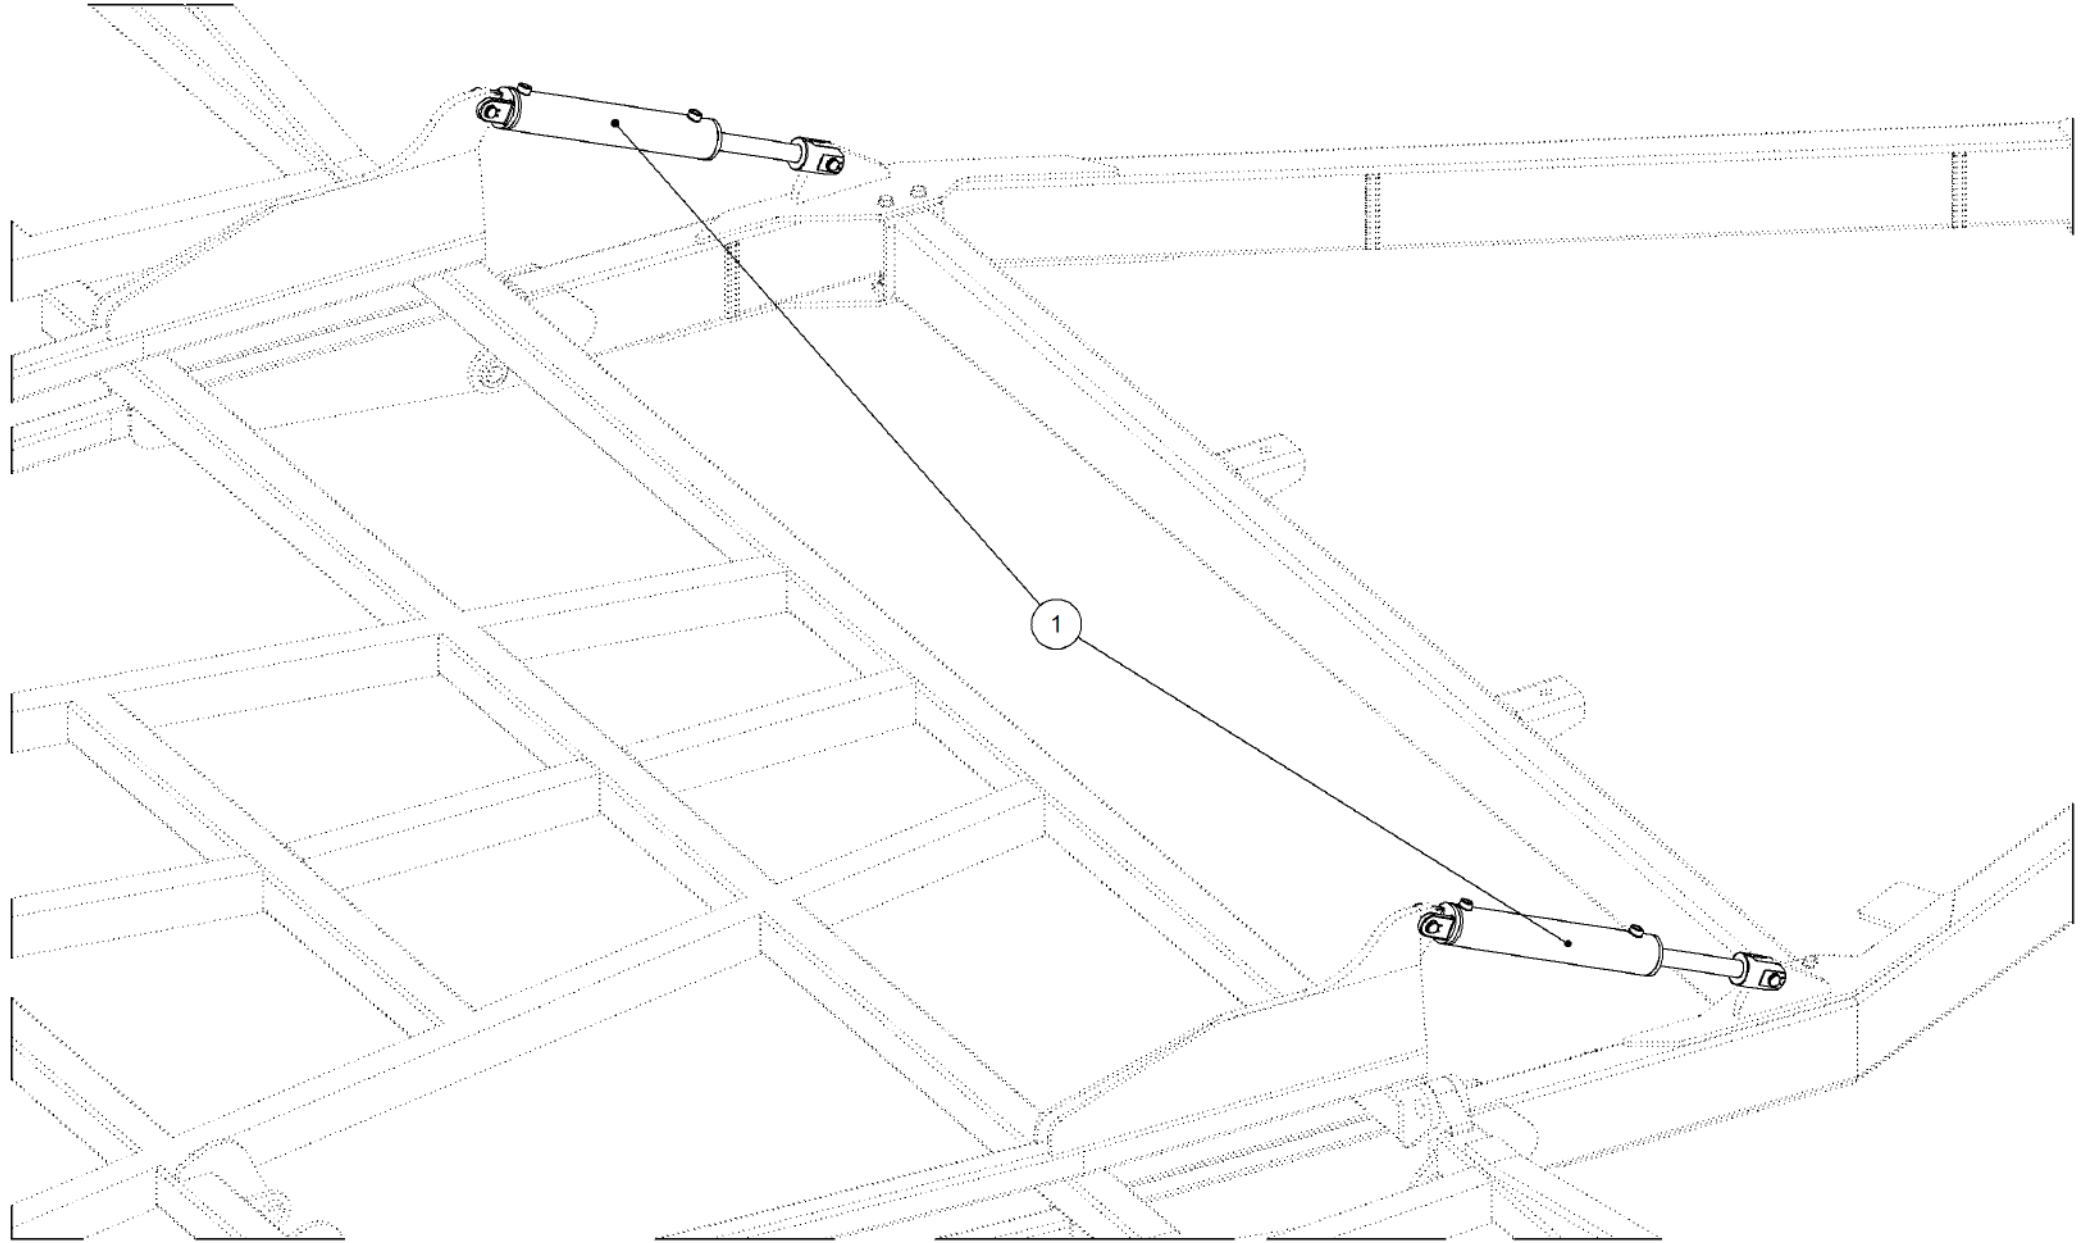

P/N 305083000

Tilt Cylinder Kit

Key	Part Number	Description	Qty
1	160230161	Hyd Cylinder 3" x 16" x 1 1/2" Rod - Non Phasing	2
1.1	160923021	Seal Kit - 3" x 1 1/2" Rod (Nordon)	1

Key	Part Number	Description	Qty