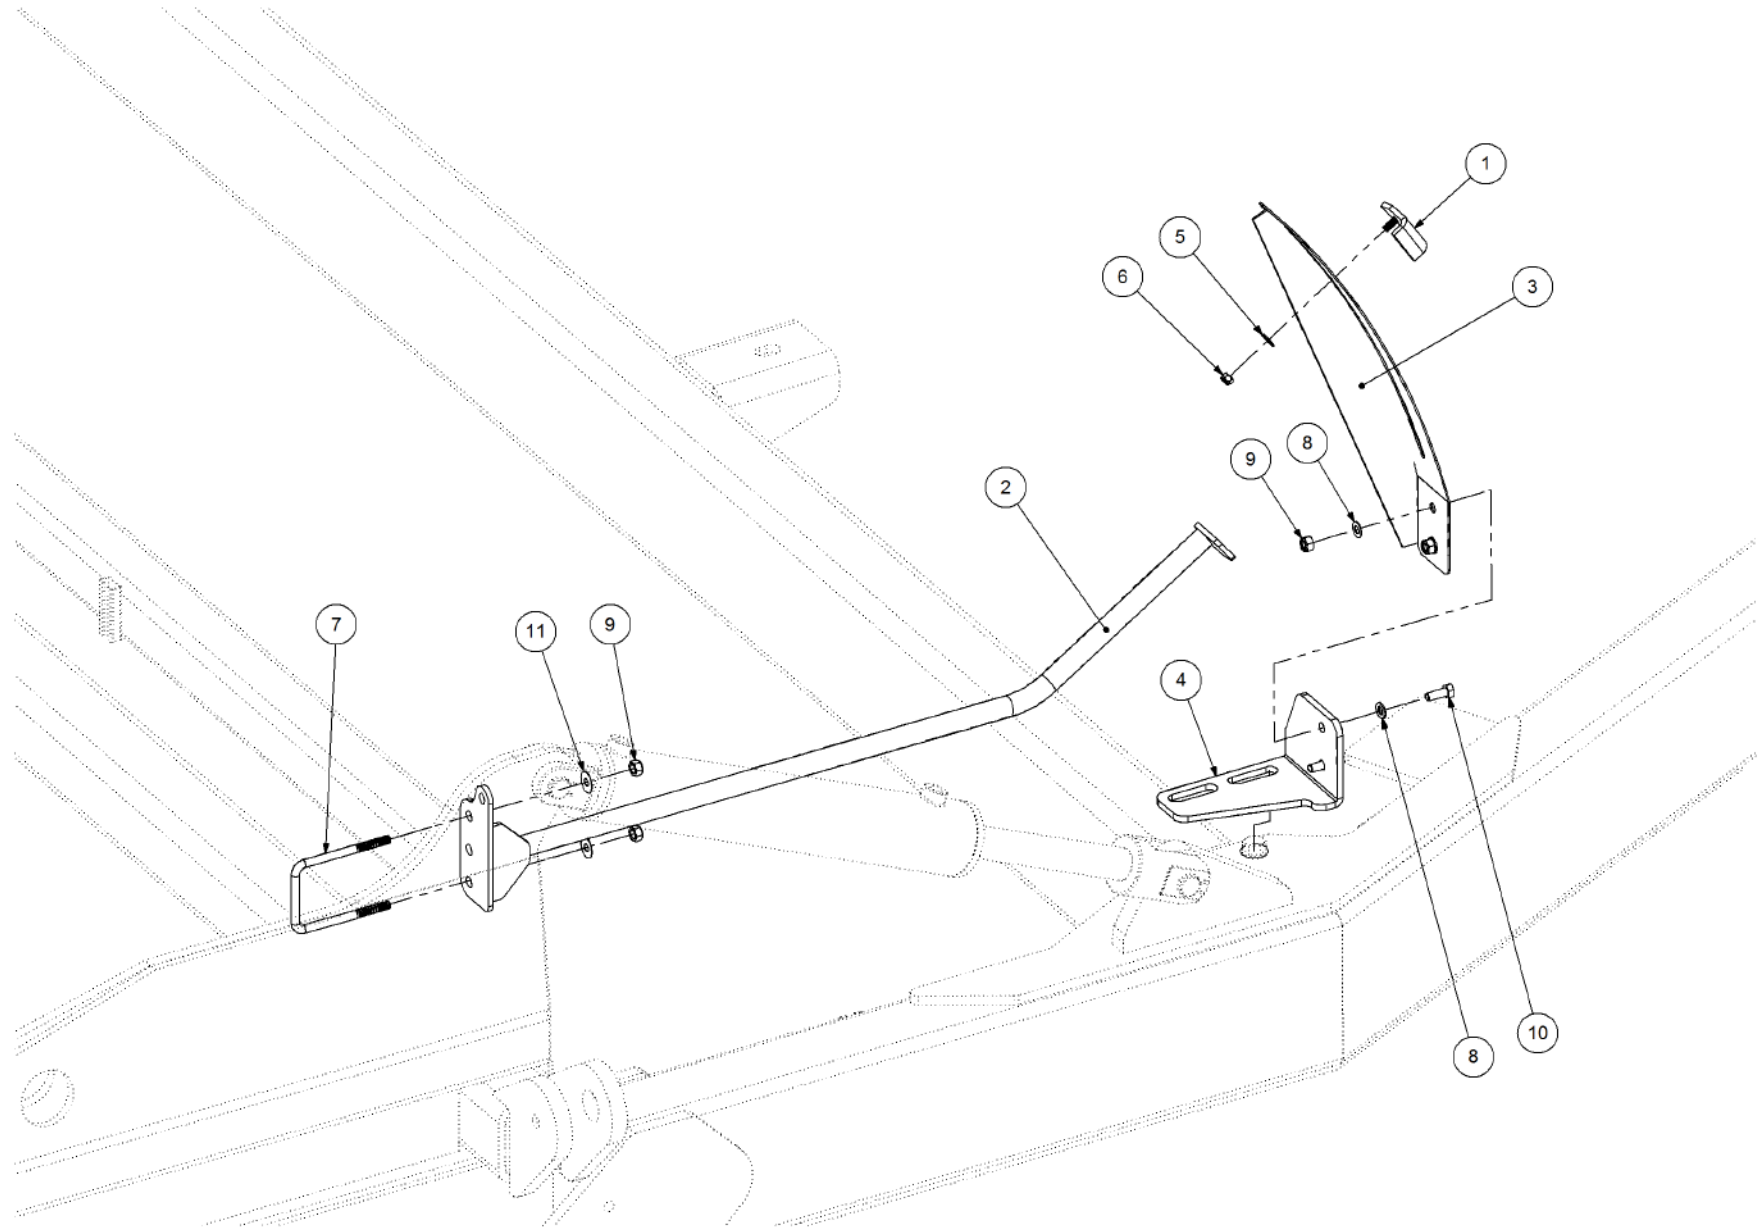

P/N 305150000

Hitch Level Indicator Kit

Key	Part Number	Description	Qty
1	305000240	Fixed Indicator	1
2	305150001	Pointer	1
3	305150004	Dial	1
4	305150008	Dial Mount	1
5	035108161	Flat Washer 5/16" ID	1
6	030130081	Nut 5/16" UNC Nyloc	1
7	020075075	U Bolt 3/8" X 3" X 3" UNC Zp	1
8	035110191	Flat Washer 3/8" ID	4
9	030130101	Nut 3/8" UNC Nyloc	4
10	000100255	Bolt Hex Hd 3/8" UNC x 1"	2
11	035110251	Flat Washer 3/8" ID	2

Key	Part Number	Description	Qty