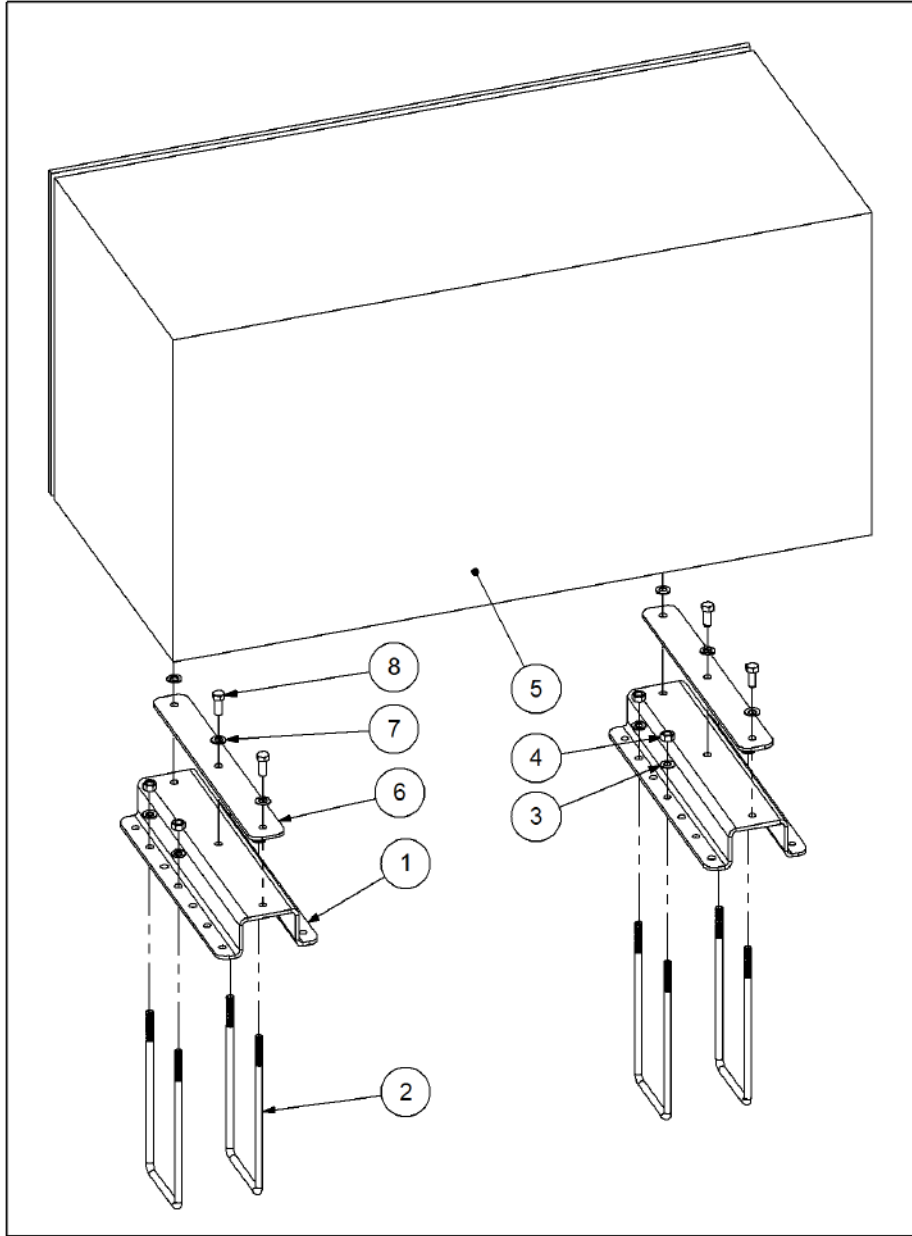

P/N 305170010 Tool Box Kit

Key	Part Number	Description	Qty	Key	Part Number	Description	Qty
1	305170011	Support Bracket	2				
2	020100200	U Bolt 3/8" x 4" x 8" UNC Zp	4				
3	035110191	Flat Washer 3/8" ID	8				
4	030110101	Nut 3/8" UNC	8				
5	192300010	Toolbox	1				
6	305170012	Spacer Plate	2				
7	085110000	Flat Washer 10 ID	12				
8	050100258	Bolt Hex Hd M10 x 25	6				
9	080121000	Nut M10 Nyloc	6