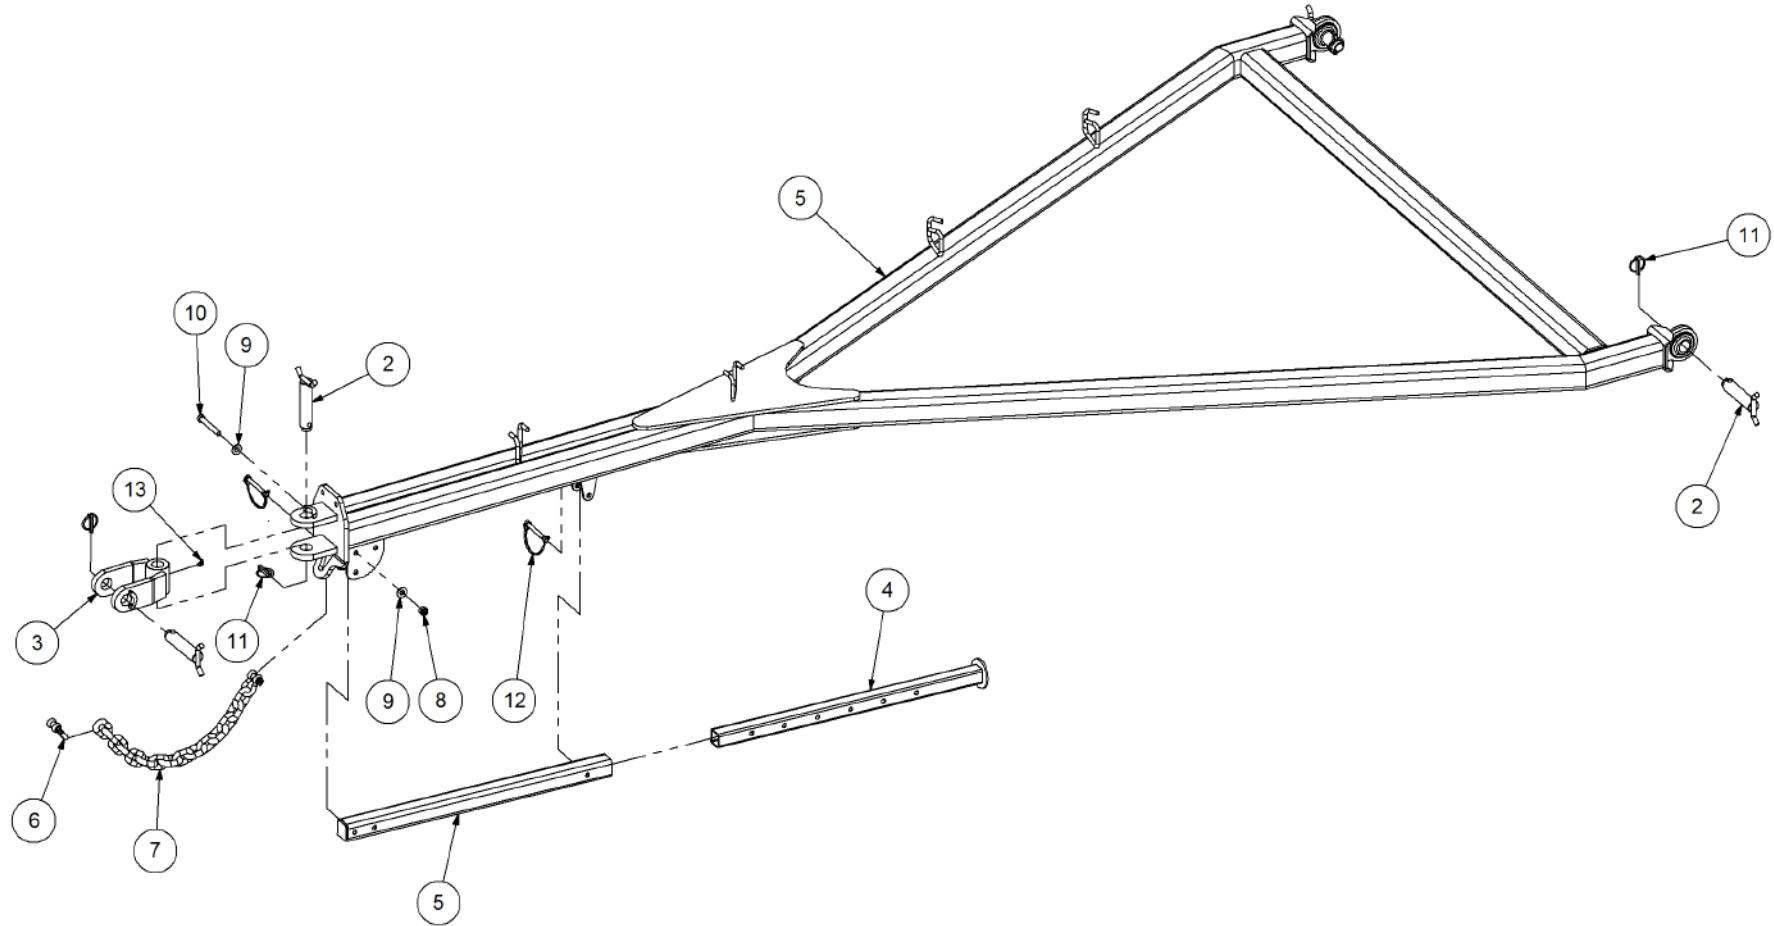

P/N 305100202 Rear 'A' Frame Assy (+500)

Key	Part Number	Description	Qty
1	305100203	Rear 'A' Frame (+500)	1
2	233260117	Hitch Pin	4
3	233330165	Clevis	1
4	235600122	Lower Leg	1
5	235600120	Outer Tube	1
6	099311130	Bow Shackle 11mm	2
7	230603029	Safety Chain - 15L	1
8	080121200	Nut M12 Nyloc	1
9	085112000	Flat Washer 12 ID	2
10	050120908	Bolt Hex Hd M12 x 90	1
11	095110036	Lynch Pin 3/8"	4
12	095111089	Lynch Pin 11mm	2
13	111206900	Grease Nipple 1/4" UNF - 90°	1

Key	Part Number	Description	Qty