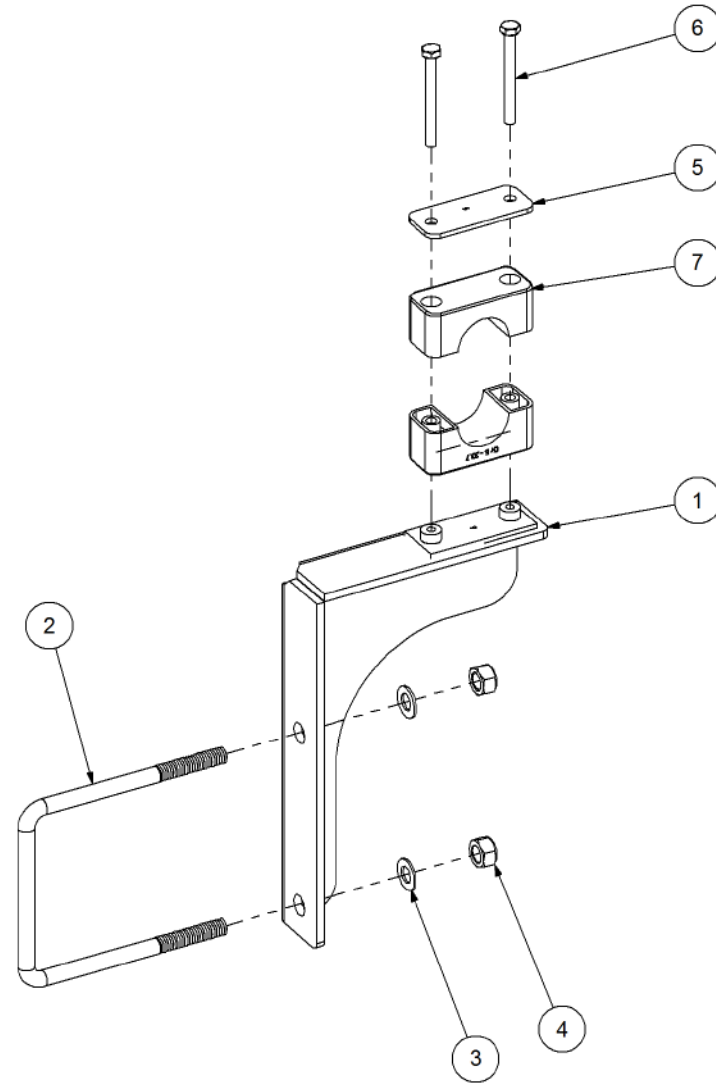

Key	Part Number	Description	Qty
-----	-------------	-------------	-----

P/N 340461430

Hyd Manifold Stand Assy - RH (suits 125 RHS)

Key	Part Number	Description	Qty
1	340461431	Hyd Manifold Stand - RH (suits 125 RHS)	1
2	156145337	Clamp Pipe Single 33.7 Dia	1
3	020100100	U Bolt 3/8" X 4" X 4" UNC Zp	1
4	035110191	Flat Washer 3/8" ID	2
5	030130101	Nut 3/8" UNC Nyloc	2
6	156165000	Clamp Top Plate	1
7	050060608	Bolt Hex Hd M6 x 60	2

Key	Part Number	Description	Qty
-----	-------------	-------------	-----

P/N 321191433 Hyd Manifold Stand Assy - LH

P/N 321191433 Hyd Manifold Stand Assy - LH

Key	Part Number	Description	Qty
1	321191434	Hyd Manifold Stand - RH	1
2	020100100	U Bolt 3/8" X 4" X 4" UNC Zp	1
3	035110191	Flat Washer 3/8" ID	2
4	030130101	Nut 3/8" UNC Nyloc	2
5	156165000	Clamp Top Plate	1
6	050060608	Bolt Hex Hd M6 x 60	2
7	156145337	Clamp Pipe Single 33.7 Dia	1