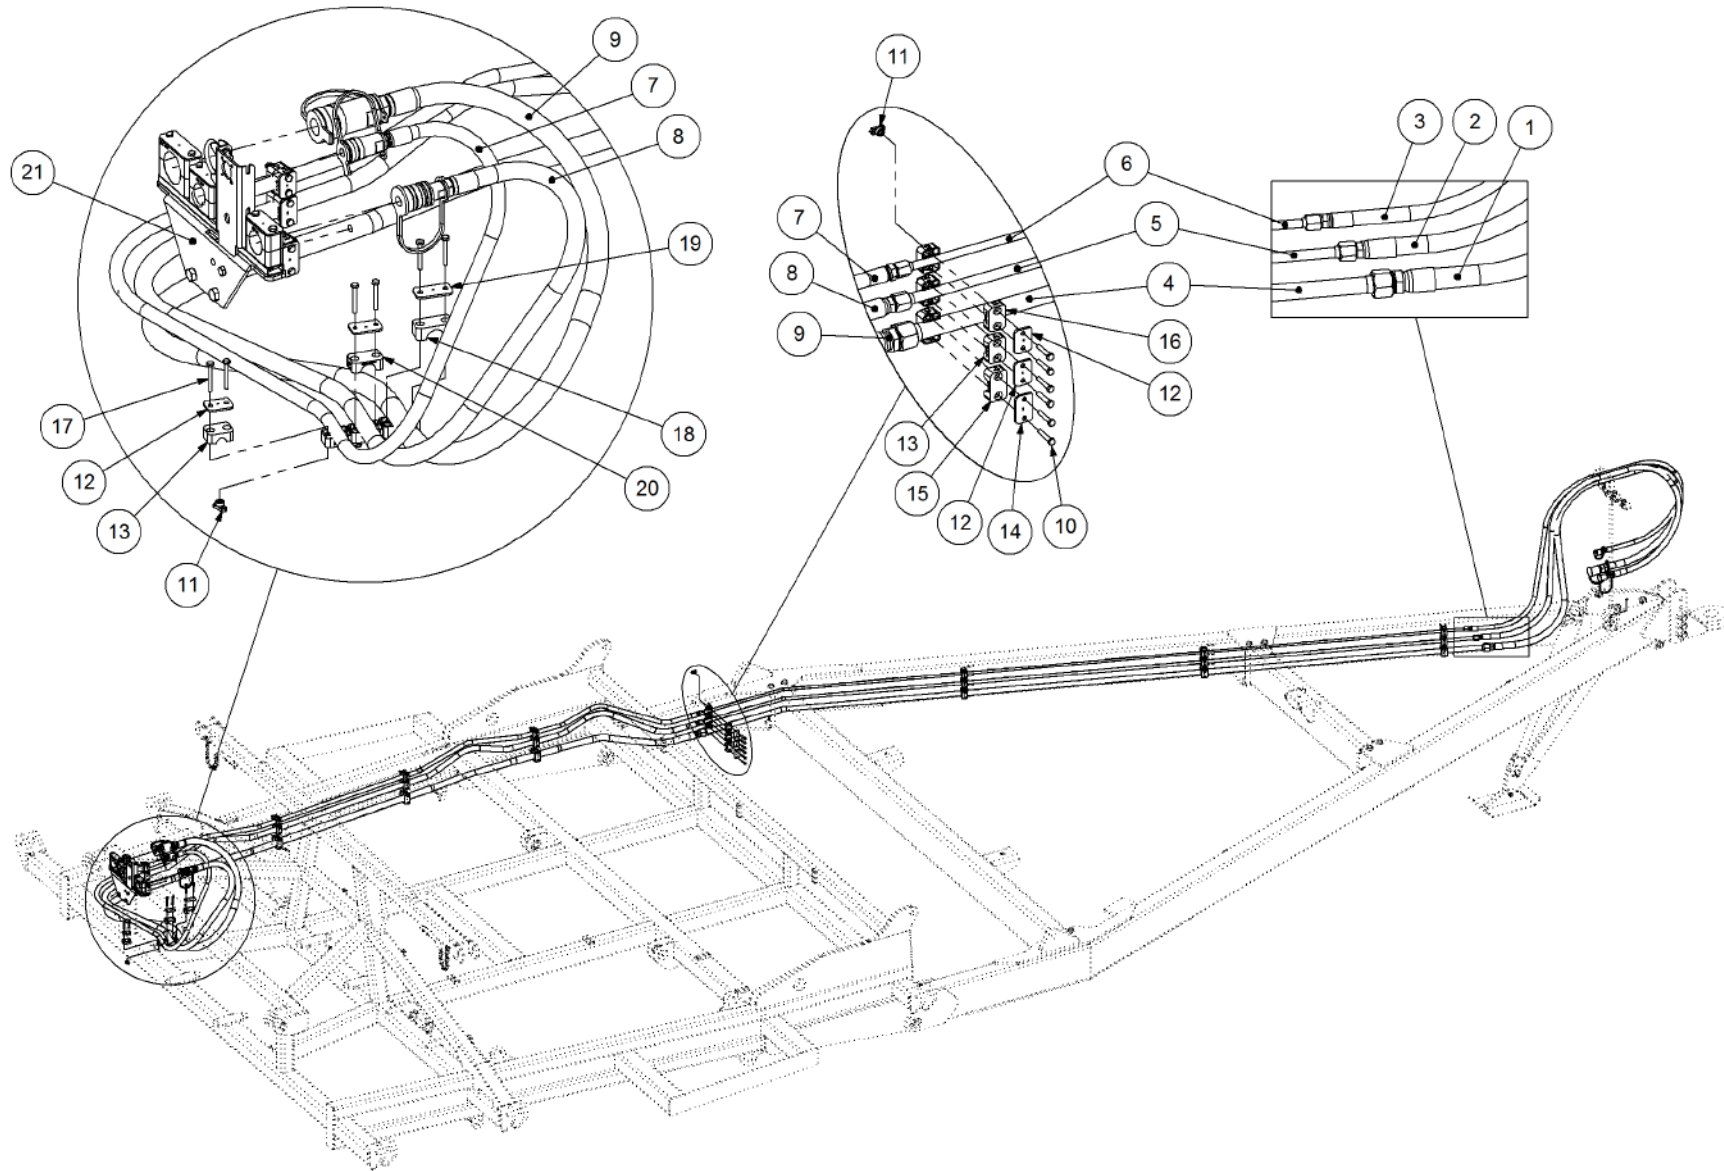

P/N 305086000

Across Machine Hyd. Circuit - 2MC suit TQC

Key	Part Number	Description	Qty
1	305086006	Hyd Hose 3/4" SWB x 3000 Lg	1
2	305086008	Hyd Hose 5/8" DWB x 3000 Lg	1
3	305086010	Hyd Hose 3/8" SWB x 3000 Lg	1
4	305089030	Hyd Tube 1" x 4150 Lg	1
5	305089032	Hyd Tube 5/8" x 4100 Lg	1
6	305089034	Hyd Tube 1/2" x 4050 Lg	1
7	305086024	Hyd Hose 3/8" SWB x 5450 Lg	1
8	305086026	Hyd Hose 5/8" DWB x 5450 Lg	1
9	305086028	Hyd Hose 3/4" SWB x 5450 Lg	1
10	050060358	Bolt Hex Hd M6 x 35	24
11	156180006	Stauff Rail Nut M6	54
12	156162000	Clamp Top Plate	13
13	156142160	Clamp Pipe Single 16 Dia	9
14	156163000	Clamp Top Plate	9
15	156143250	Clamp Pipe Single 25 Dia	4
16	156142127	Clamp Pipe Single 12.7 Dia	4
17	050060458	Bolt Hex Hd M6 x 45	30
18	156144280	Clamp Pipe Single 28 Dia	5
19	156164000	Clamp Top Plate	5
20	156143254	Clamp Pipe Single 25.4 Dia	5
21	233260120	Hyd Hose & Electrical Connector Assy	1

Key	Part Number	Description	Qty