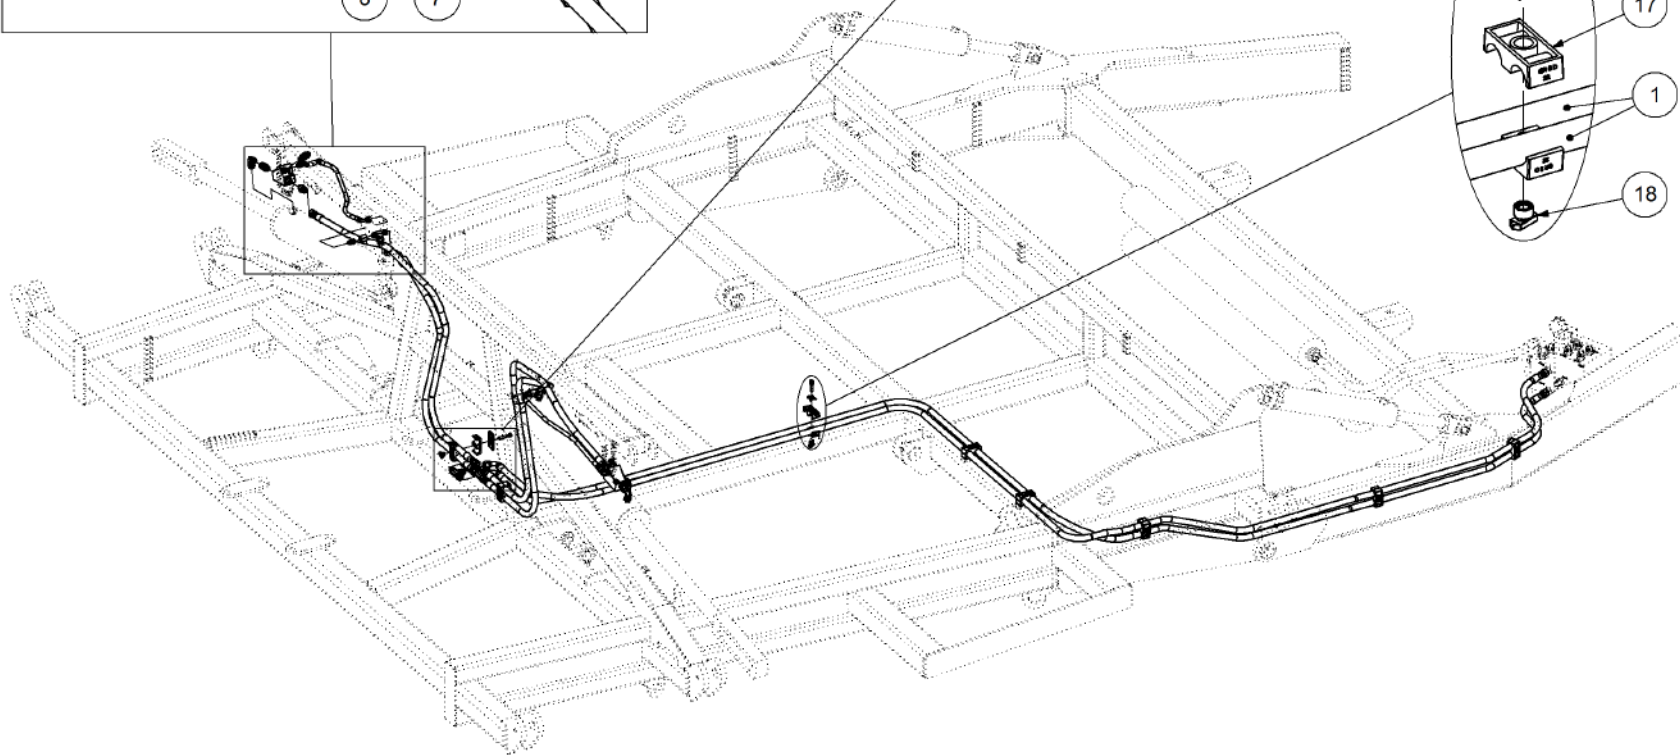

P/N 305081000 Fold Circuit - 2MC (06m & 07m)

Key	Part Number	Description	Qty
1	305081013	Hyd Hose 1/2" DWB x 5350 Lg	2
2	305081015	Hyd Hose 1/2" DWB x 1700 Lg	2
3	305081017	Hyd Hose 1/2" DWB x 1150 Lg	2
4	305081062	Hyd Hose 1/4" SWB x 510 Lg	2
5	1528C5OX-S	Fitting - Elbow 90° 3/4" JicM x 3/4" UnoM	2
6	1528S50X-S	Fitting - Tee 3/4" JicM x 3/4" JicM x 3/4" UnoM	2
7	1528BTX-S	Fitting - Nut 3/4" JicF	2
8	1528-6TRTX-S	Fitting - Reducer 3/4" JicF x 9/16" JicM	2
9	1526C5OX-S	Fitting - Elbow 90° 9/16" JicM x 9/16" UnoM	2
10	152S101-1212	Fitting - Adaptor 3/4" JicF x 3/4" UnoM	2
11	15210-8F5OX-S	Fitting - Connector 7/8" JicM x 3/4" UnoM	2
12	15210JTX-S	Fitting - Tee 7/8" JicM x 7/8" JicM x 7/8" JicM	2
13	161050600	Valve Counter Balance (60LT)	2
14	161050601	Valve Counter Balance Cartridge (60LT)	2
15	156565000	Locking Plate Double	6
16	156330000	Stacking Bolt Double	6
17	156243220	Clamp Pipe Double 22 Dia	9
18	156180008	Stauff Rail Nut M8	8
19	156263000	Clamp Top Plate	3
20	050080458	Bolt Hex Hd M8 x 45	3

Key	Part Number	Description	Qty