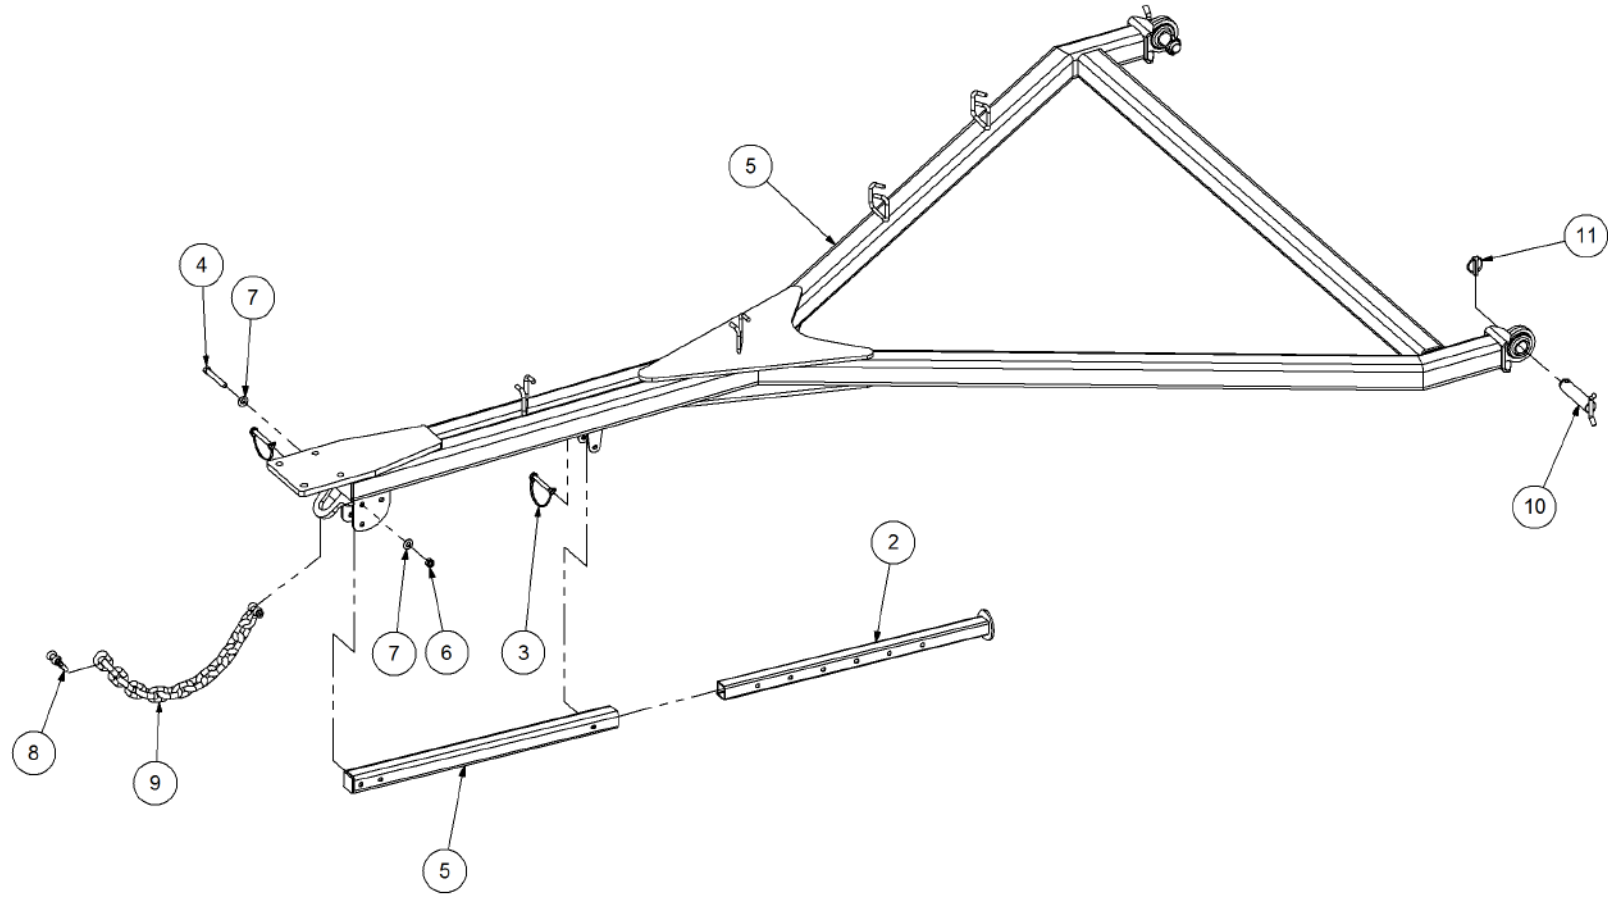

P/N 305100206 Rear 'A' Frame Assy (4500 TQ)

Key	Part Number	Description	Qty	Key	Part Number	Description	Qty
1	305100207	Rear 'A' Frame (4500 TQ)	1				
2	235600122	Lower Leg	1				
3	095111089	Lynch Pin 11mm	2				
4	050120908	Bolt Hex Hd M12 x 90	1				
5	235600120	Outer Tube	1				
6	080121200	Nut M12 Nyloc	1				
7	085112000	Flat Washer 12 ID	2				
8	099311130	Bow Shackle 11mm	2				
9	230603029	Safety Chain - 15L	1				
10	233260117	Hitch Pin	2				
11	095110036	Lynch Pin 3/8"	2