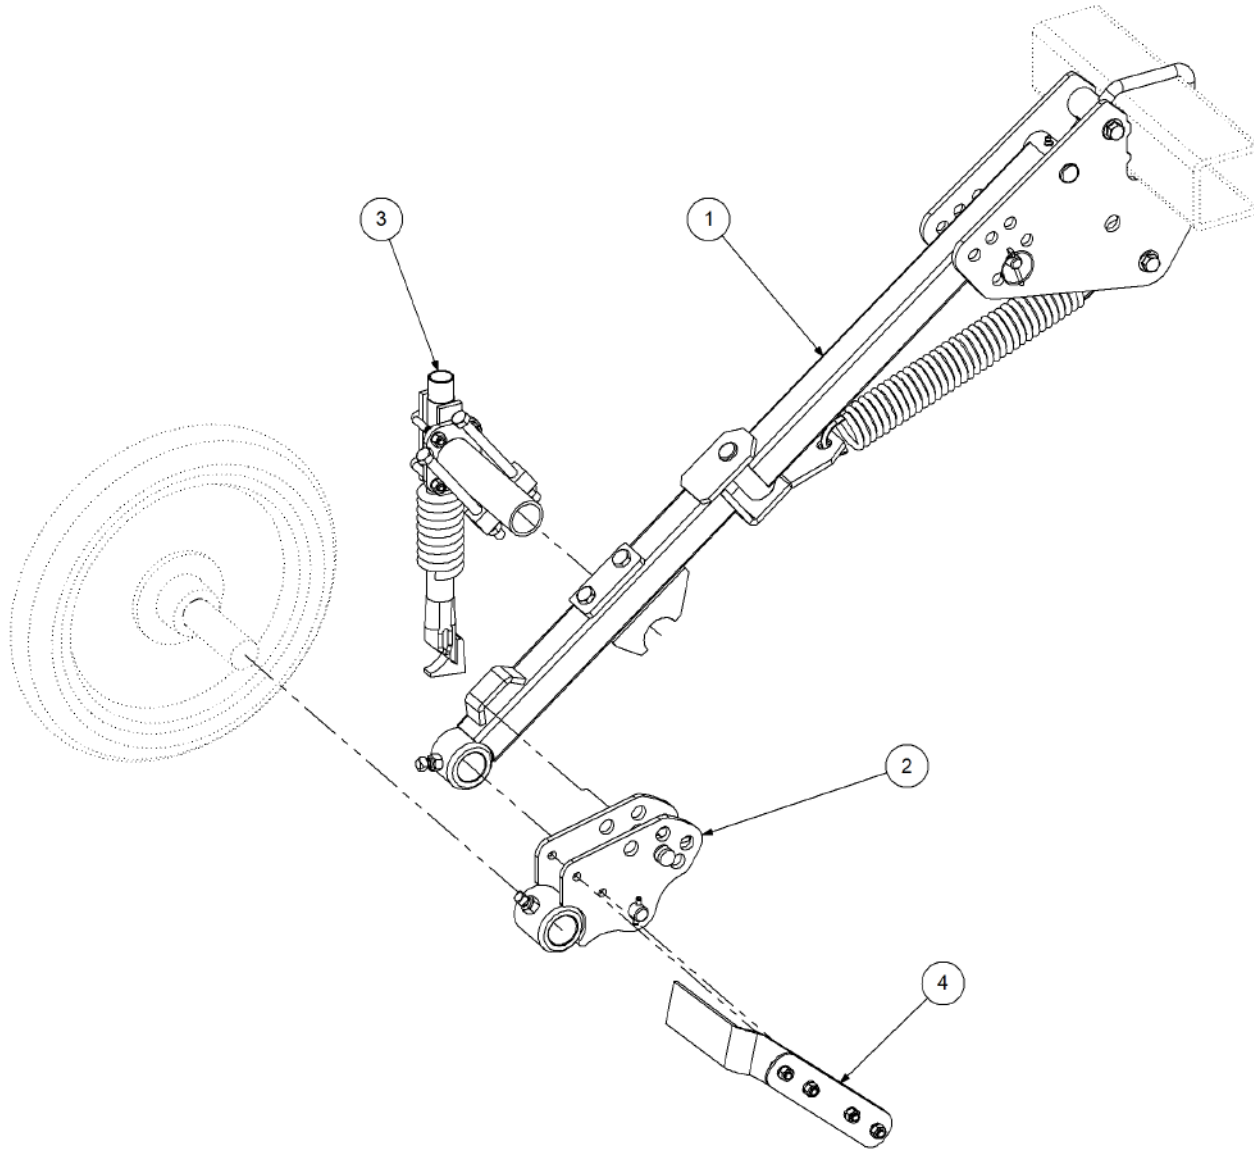

P/N 499305220

Presswheel Assy - RH w/- Seeding Options

Key	Part Number	Description	Qty
1	499305120	Presswheel Assy - RH	1
2	499305020	Wheel Adjustment Kit	1
3	499305010	Seeder Boot Kit	1
4	499305033	Scraper Kit - RH	1

Key	Part Number	Description	Qty