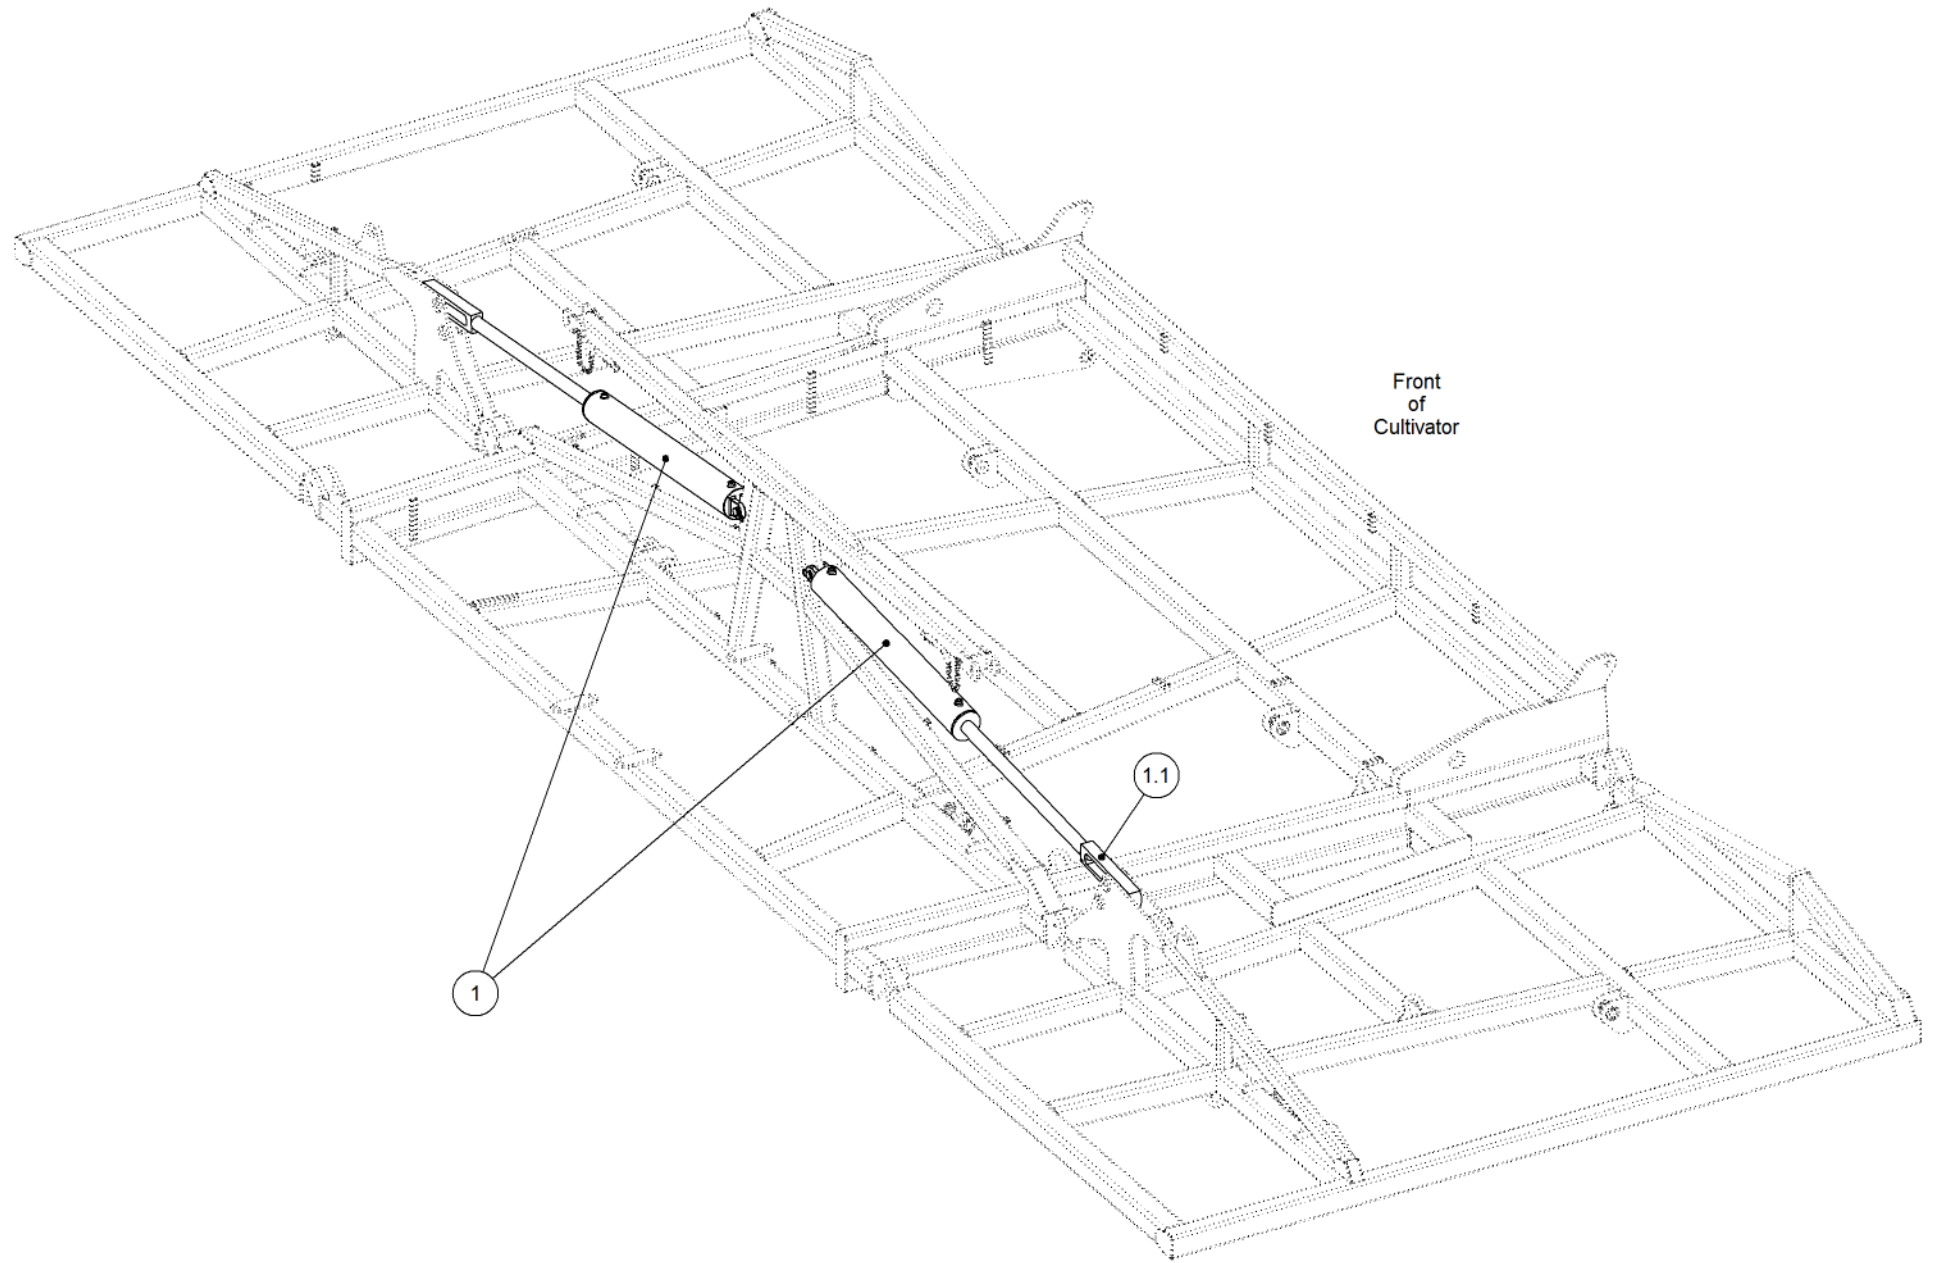

P/N 305081360

Fold Cylinder Kit - 3MC (4.5 x 36)

Key	Part Number	Description	Qty
1	305245360	Hyd Cylinder 4 1/2" x 36" x 2" Rod w/- Slide - Painted	2
1.1	330491121	Cylinder Slide - 36"	1
1.2	160924521	Seal Kit - 4 1/2" x 2" Rod (Nordon)	1

Key	Part Number	Description	Qty