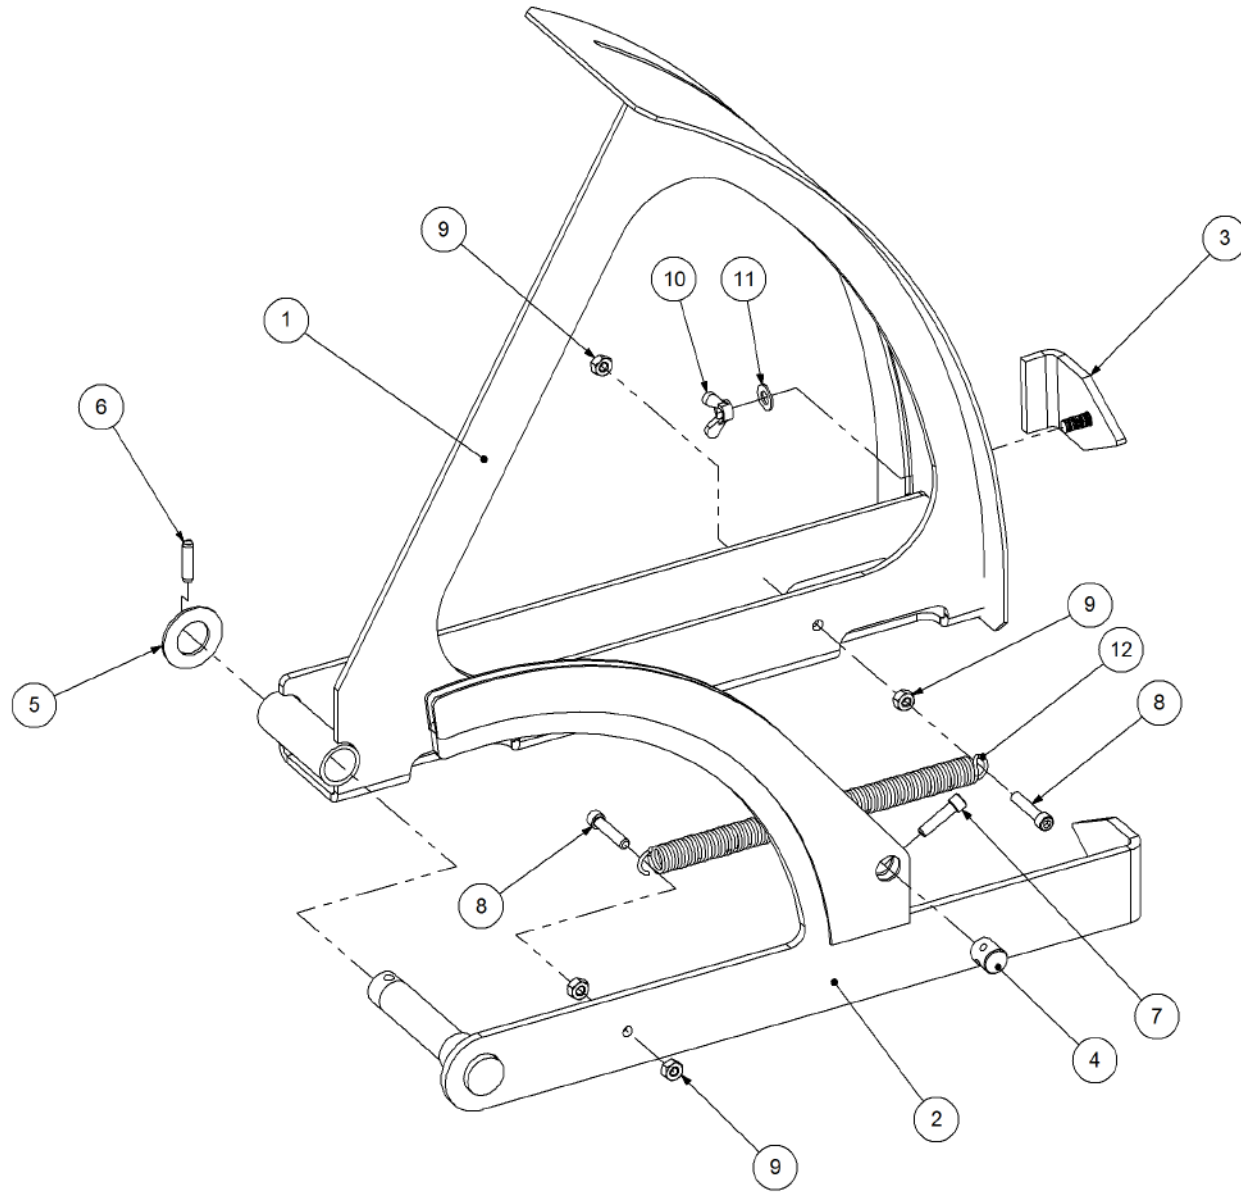

P/N 305000225 Depth Indicator Assy

P/N 305000225   Depth Indicator Assy

Key	Part Number	Description	Qty
1	305000226	Indicator Face	1
2	305000230	Indicator Arm	1
3	305000240	Fixed Indicator	1
4	305000234	Cable Retaining Pin	1
5	085120000	Flat Washer 20 ID	1
6	090106025	Roll Pin 1/4" x 1"	1
7	010106025	Cap Screw 1/4" UNC x 1"	1
8	010106032	Cap Screw 1/4" UNC x 1-1/4"	2
9	030110061	Nut 1/4" UNC	4
10	030190081	Nut 5/16" UNC Butterfly	1
11	035108161	Flat Washer 5/16" ID	1
12	124216216	Spring - Tension	1

Key	Part Number	Description	Qty