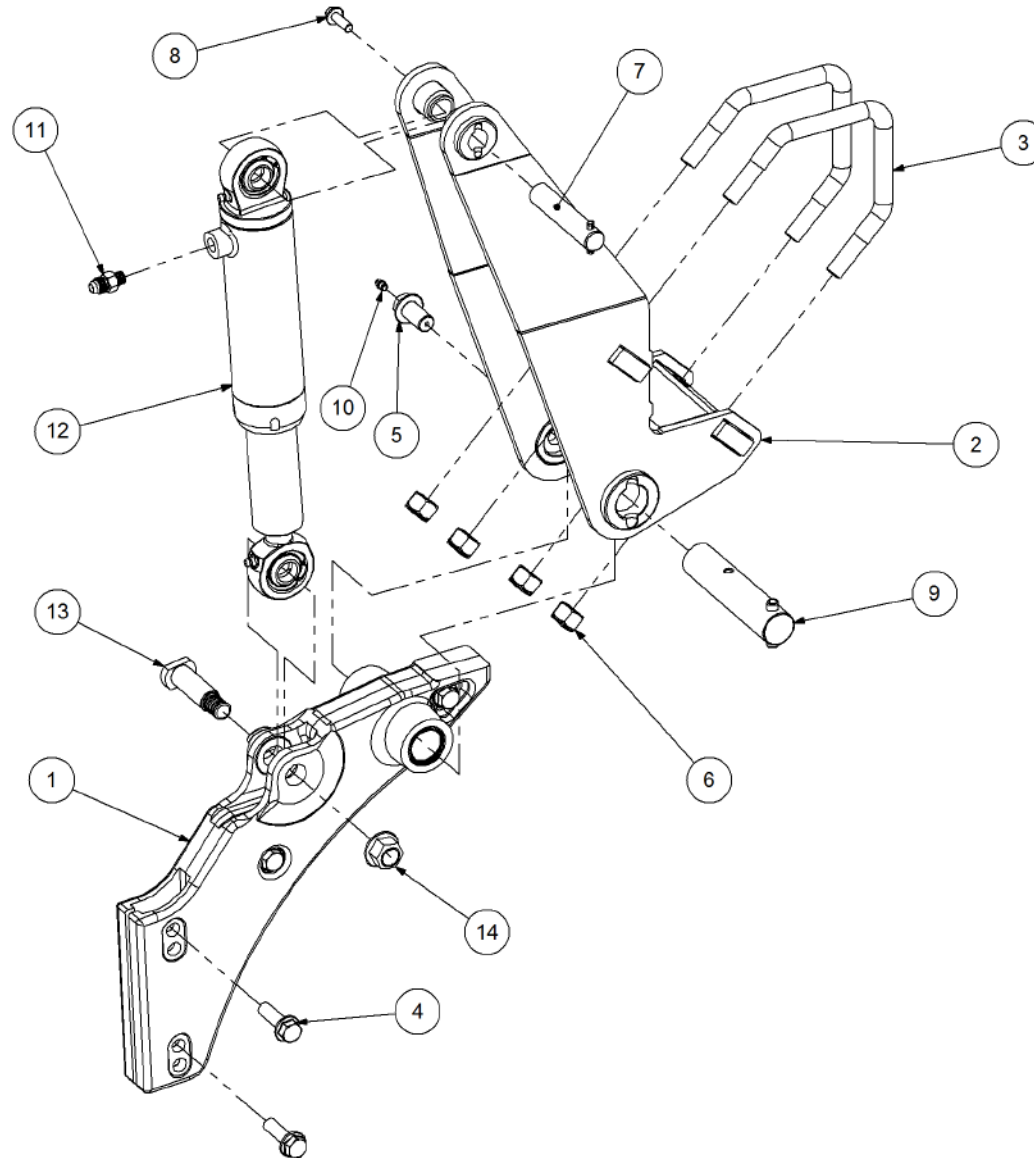

P/N 491700050 Tyne Body Assy 700 Series - RH Rear Facing

P/N 491700050

Tyne Body Assy 700 Series - RH Rear Facing

Key	Part Number	Description	Qty
1	491700155	Tyne Box	1
2	491700100	Tyne Headstock RH - 4" RHS	1
3	022141141	V Bolt 5/8" x 4" x 4"	2
4	054120409	Bolt Hex Hd M12 x 40 Durlok	2
5	491700206	Bolt M16 x 30 Durlok - Greasable	1
6	030130161	Nut 5/8" UNC Nyloc	4
7	497655305	Pivot Pin Assy - Ram	1
8	054080259	Bolt Hex Hd M8 x 25 Durlok	1
9	491700200	Pivot Pin Assy - Tyne Box	1
10	111506000	Grease Nipple 1/4" - Straight	1
11	1526F5OX-S	Fitting - Connector 9/16" JicM x 9/16" UnoM	1
12	491220041	Hyd Cylinder 2" x 105mm (Tyne) - Painted	1
12.1	160922021	Seal Kit - 2" x 1 3/4" Rod (Nordon)	1
13	491700154	Pivot Pin - Tyne Box	1
14	080130161	Nut M16 Hex Flanged	1

Key	Part Number	Description	Qty