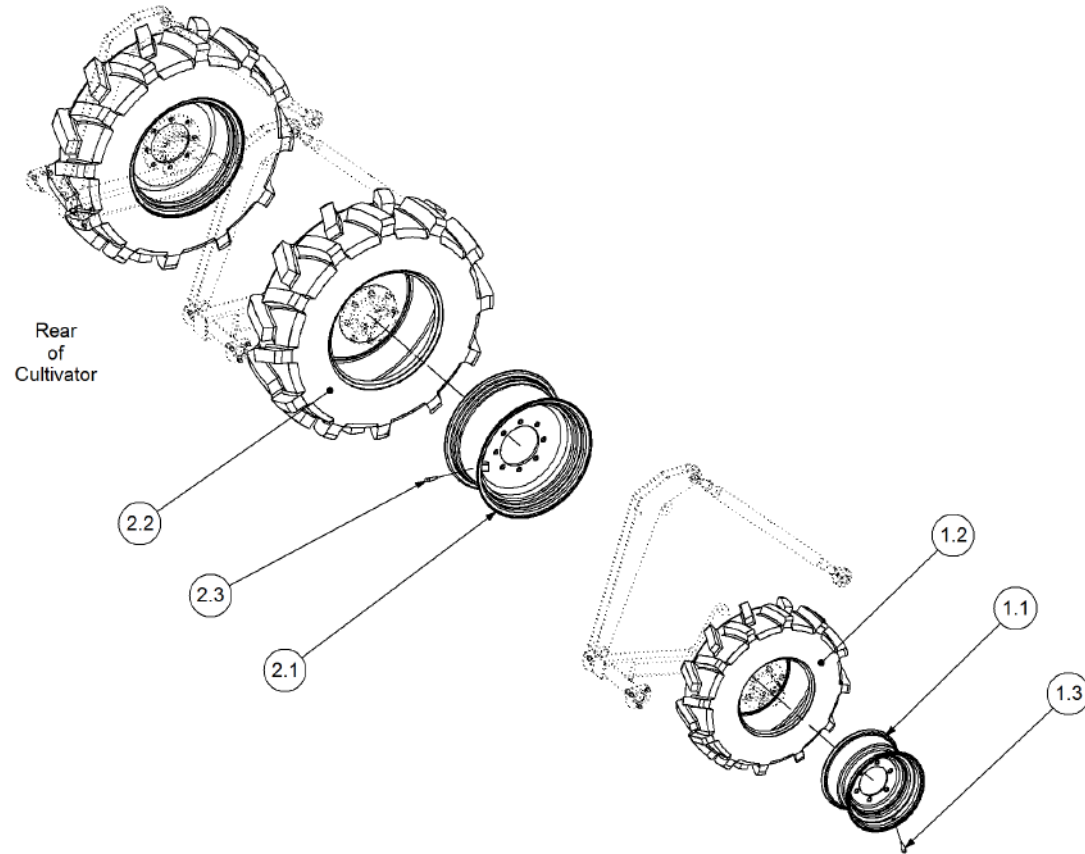

P/N 305060006 Tyre Kit w/- 18" Wing Wheels

P/N 305060006 Tyre Kit w/- 18" Wing Wheels

Key	Part Number	Description	Qty
1	298101806	Wheel Assy 10.5/80 x 18 6 Stud	2
1.1	140091806	Rim W9-18 x 10 6 Stud	1
1.2	142101812	Tyre Gripster 10.5/80 x 18	1
1.3	142000218	Valve Stem	1
2	298152418	Wheel Assy 15.5/80 x 24 8 Stud	2
2.1	140122408	Rim W12 x 24 8 Stud	1
2.2	142152416	Tyre Gripster 15.5/80 x 24	1
2.3	142000218	Valve Stem	1

Key	Part Number	Description	Qty