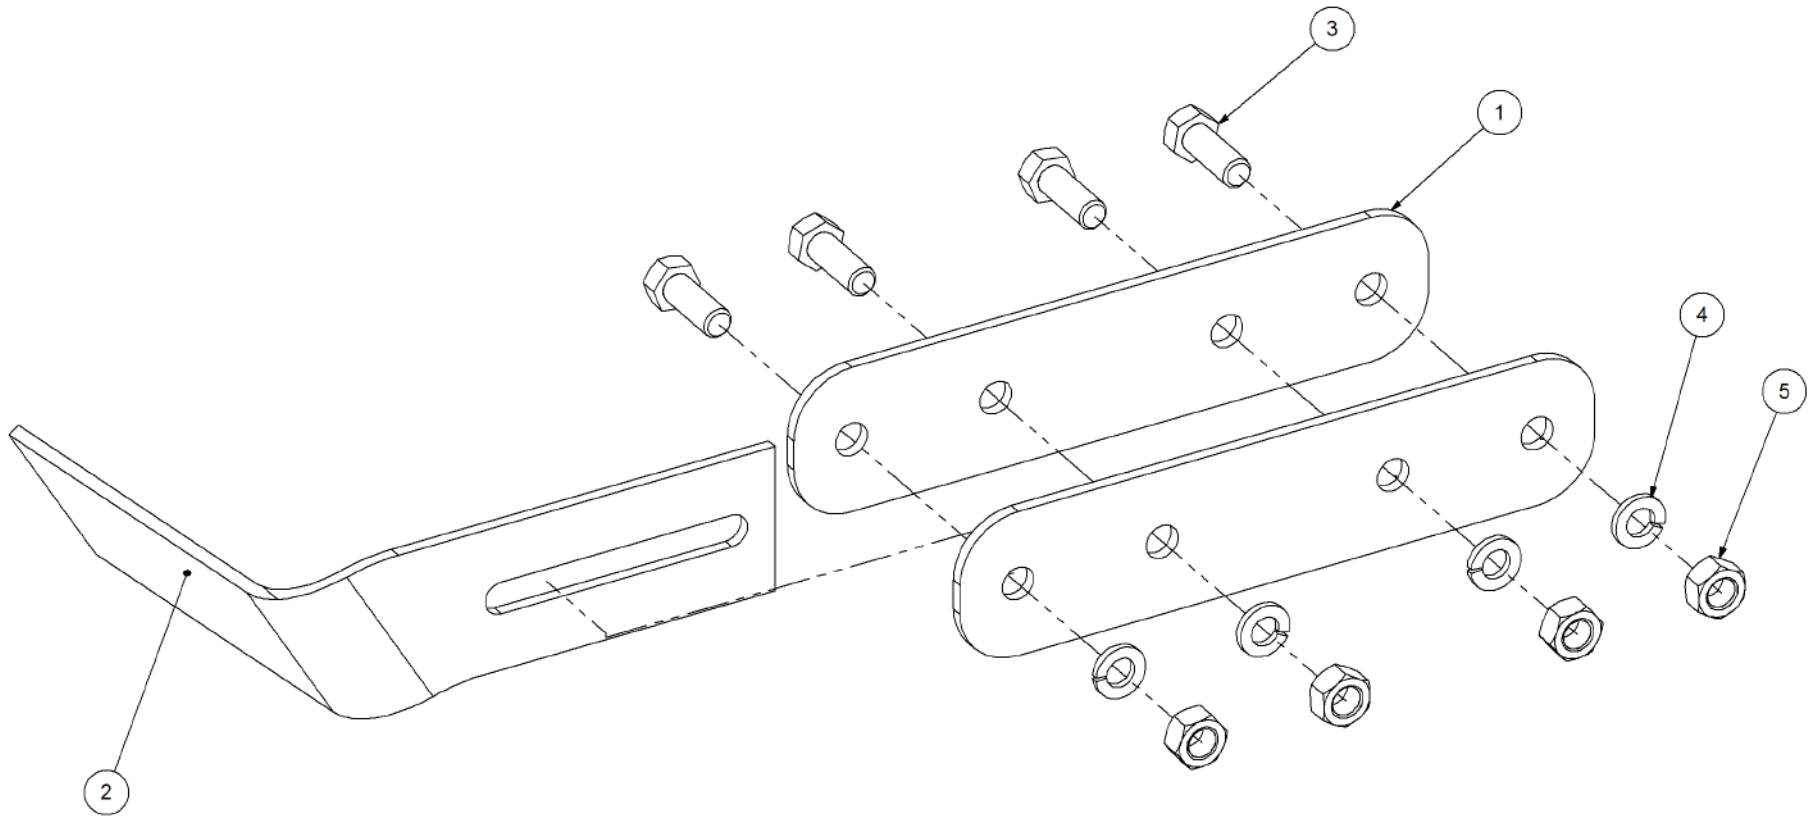

P/N 499305033 Scrapper Kit - RH

Key	Part Number	Description	Qty
1	499305032	Scrapper Arm	2
2	499305034	Scrapper Blade - RH	1
3	000100255	Bolt Hex Hd 3/8" UNC x 1"	4
4	036110000	Spring Washer 3/8" ID	4
5	030110101	Nut 3/8" UNC	4

Key	Part Number	Description	Qty