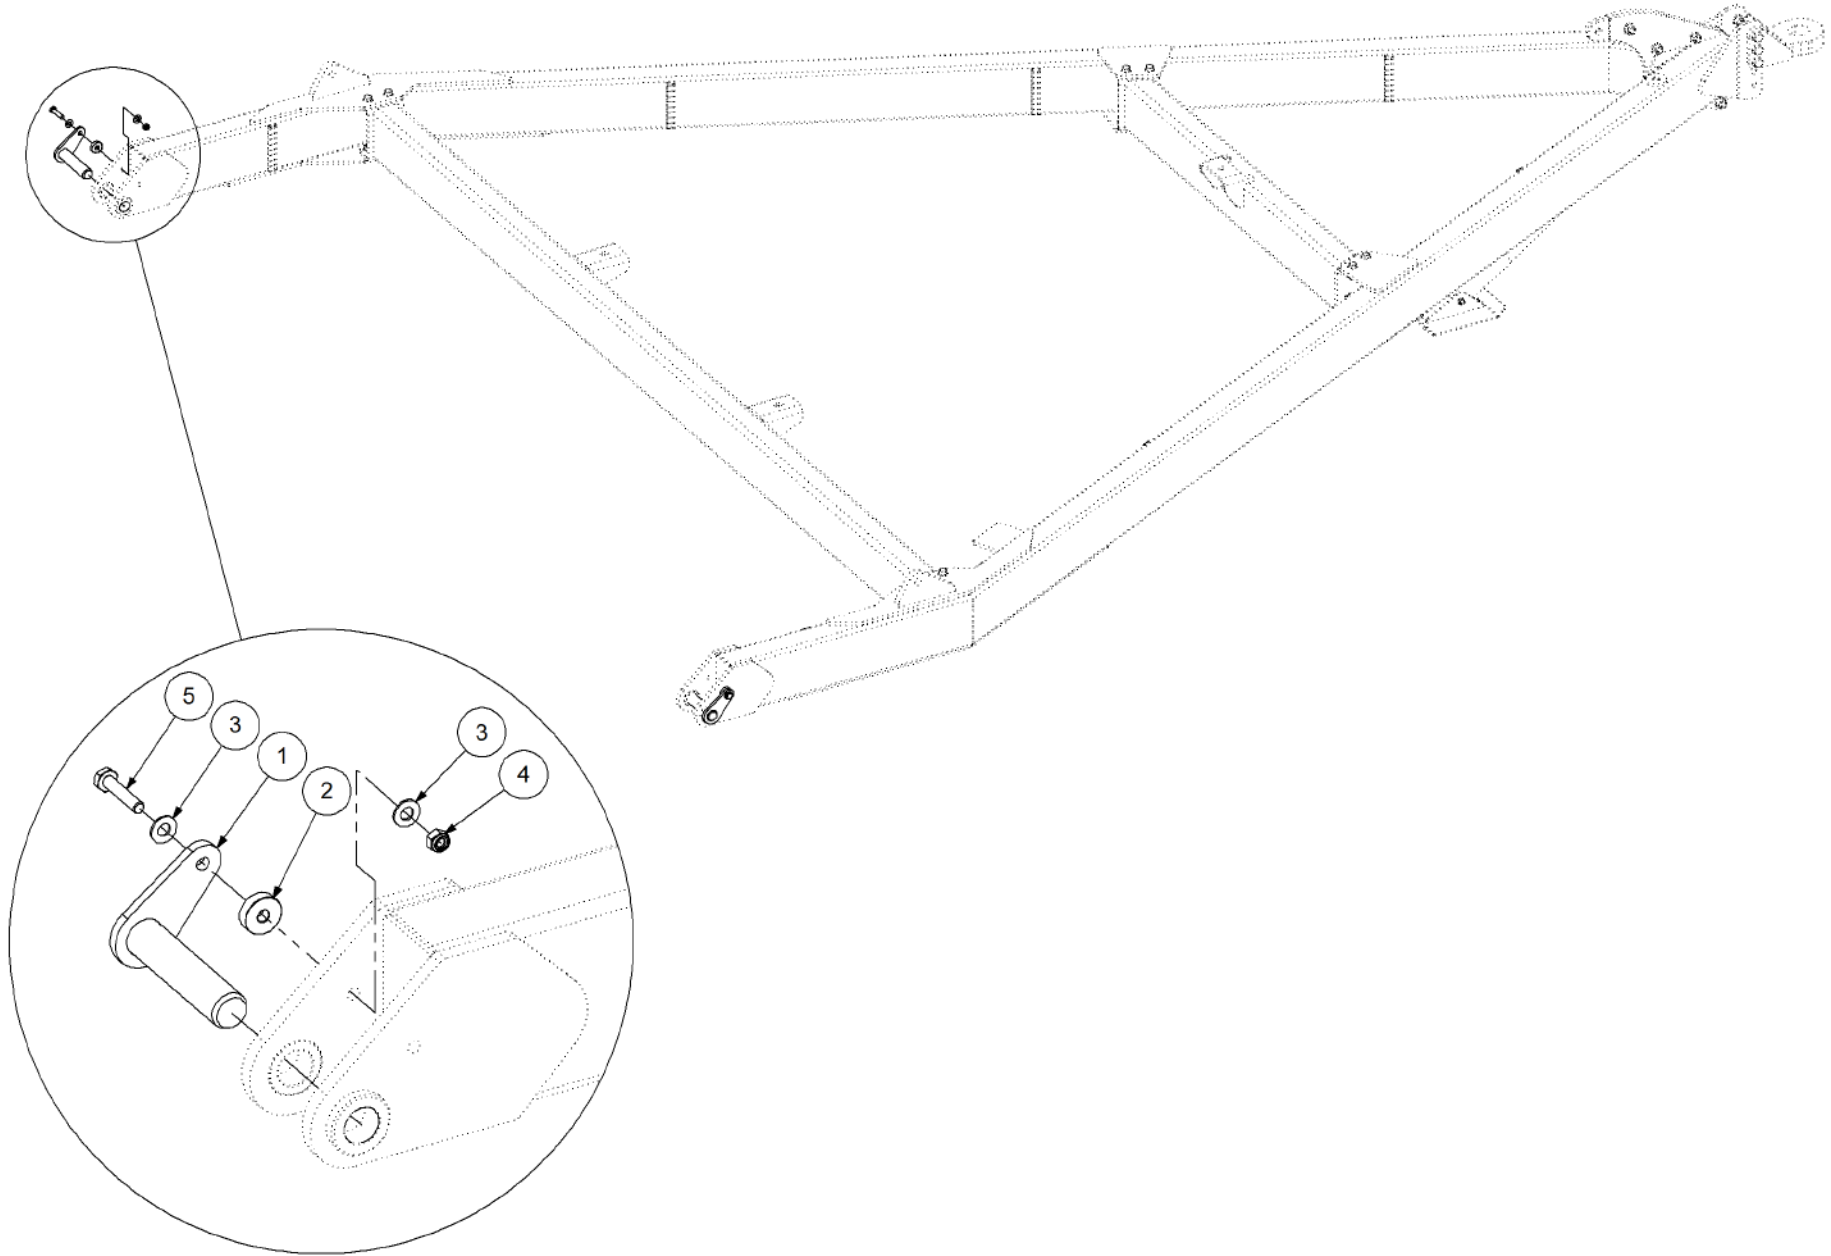

P/N 308121001 Front Pull Pin Kit

Key	Part Number	Description	Qty
1	308000327	Hitch Pin	2
2	308000332	Spacer	2
3	085112000	Flat Washer 12 ID	4
4	080121200	Nut M12 Nyloc	2
5	050120608	Bolt Hex Hd M12 x 60	2

Key	Part Number	Description	Qty