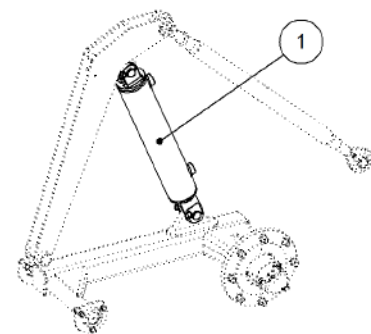

Key	Part Number	Description	Qty
------------	--------------------	--------------------	------------

P/N 305060006 Tyre Kit w/- 18" Wing Wheels

P/N 305060006 Tyre Kit w/- 18" Wing Wheels

Key	Part Number	Description	Qty
1	298101806	Wheel Assy 10.5/80 x 18 6 Stud	2
1.1	140091806	Rim W9-18 x 10 6 Stud	1
1.2	142101812	Tyre Gripster 10.5/80 x 18	1
1.3	142000218	Valve Stem	1
2	298152418	Wheel Assy 15.5/80 x 24 8 Stud	2
2.1	140122408	Rim W12 x 24 8 Stud	1
2.2	142152416	Tyre Gripster 15.5/80 x 24	1
2.3	142000218	Valve Stem	1

Key	Part Number	Description	Qty
------------	--------------------	--------------------	------------

P/N 305124001 Lift Wheel Pin Kit

Key	Part Number	Description	Qty
1	300401008	Pin & Dowel Assy - Adjuster	4
2	321191284	Pin & Dowel Assy - Turnbuckle	8
3	054160309	Bolt Hex Hd M16 x 30 Durlok	4
4	054120259	Bolt Hex Hd M12 x 25 Durlok	8

Key	Part Number	Description	Qty
------------	--------------------	--------------------	------------

Rear
of
Cultivator

P/N 305082000

Lift Wheel Cylinder Kit

Key	Part Number	Description	Qty
1	300140180	Hyd Cylinder 4" x 18" x 1 3/8" Rod - Painted	1
1.1	160914021	Seal Kit - 4" x 1 3/8" Rod (Nordon)	1
2	300142180	Hyd Cylinder 4 1/4" x 18" x 1 3/8" Rod - Painted	1
2.1	160914221	Seal Kit - 4 1/4" x 1 3/8" Rod (Nordon)	1
3	300145180	Hyd Cylinder 4 1/2" x 18" x 1 1/2" Rod - Painted	1
3.1	160914521	Seal Kit - 4 1/2" x 1 1/2" Rod (Nordon)	1
4	300147180	Hyd Cylinder 4 3/4" x 18" x 1 1/2" Rod - Painted	1
4.1	160914721	Seal Kit - 4 3/4" x 1 1/2" Rod (Nordon)	1