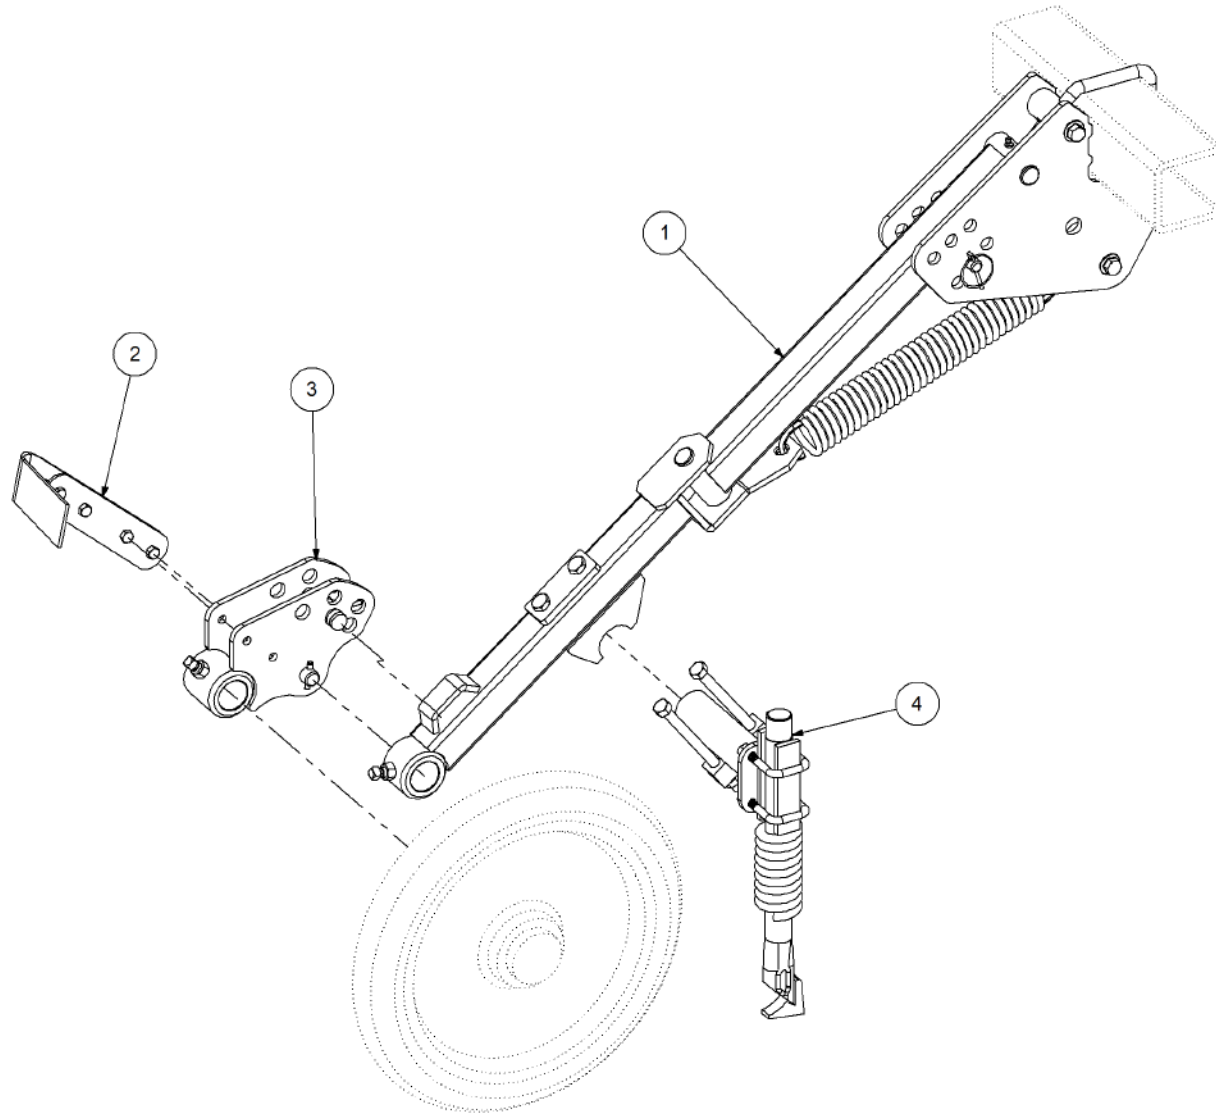

P/N 499305200

Presswheel Assy - LH w/- Seeding Options

Key	Part Number	Description	Qty
1	499305100	Presswheel Assy - LH	1
2	499305030	Scraper Kit - LH	1
3	499305020	Wheel Adjustment Kit	1
4	499305010	Seeder Boot Kit	1

Key	Part Number	Description	Qty