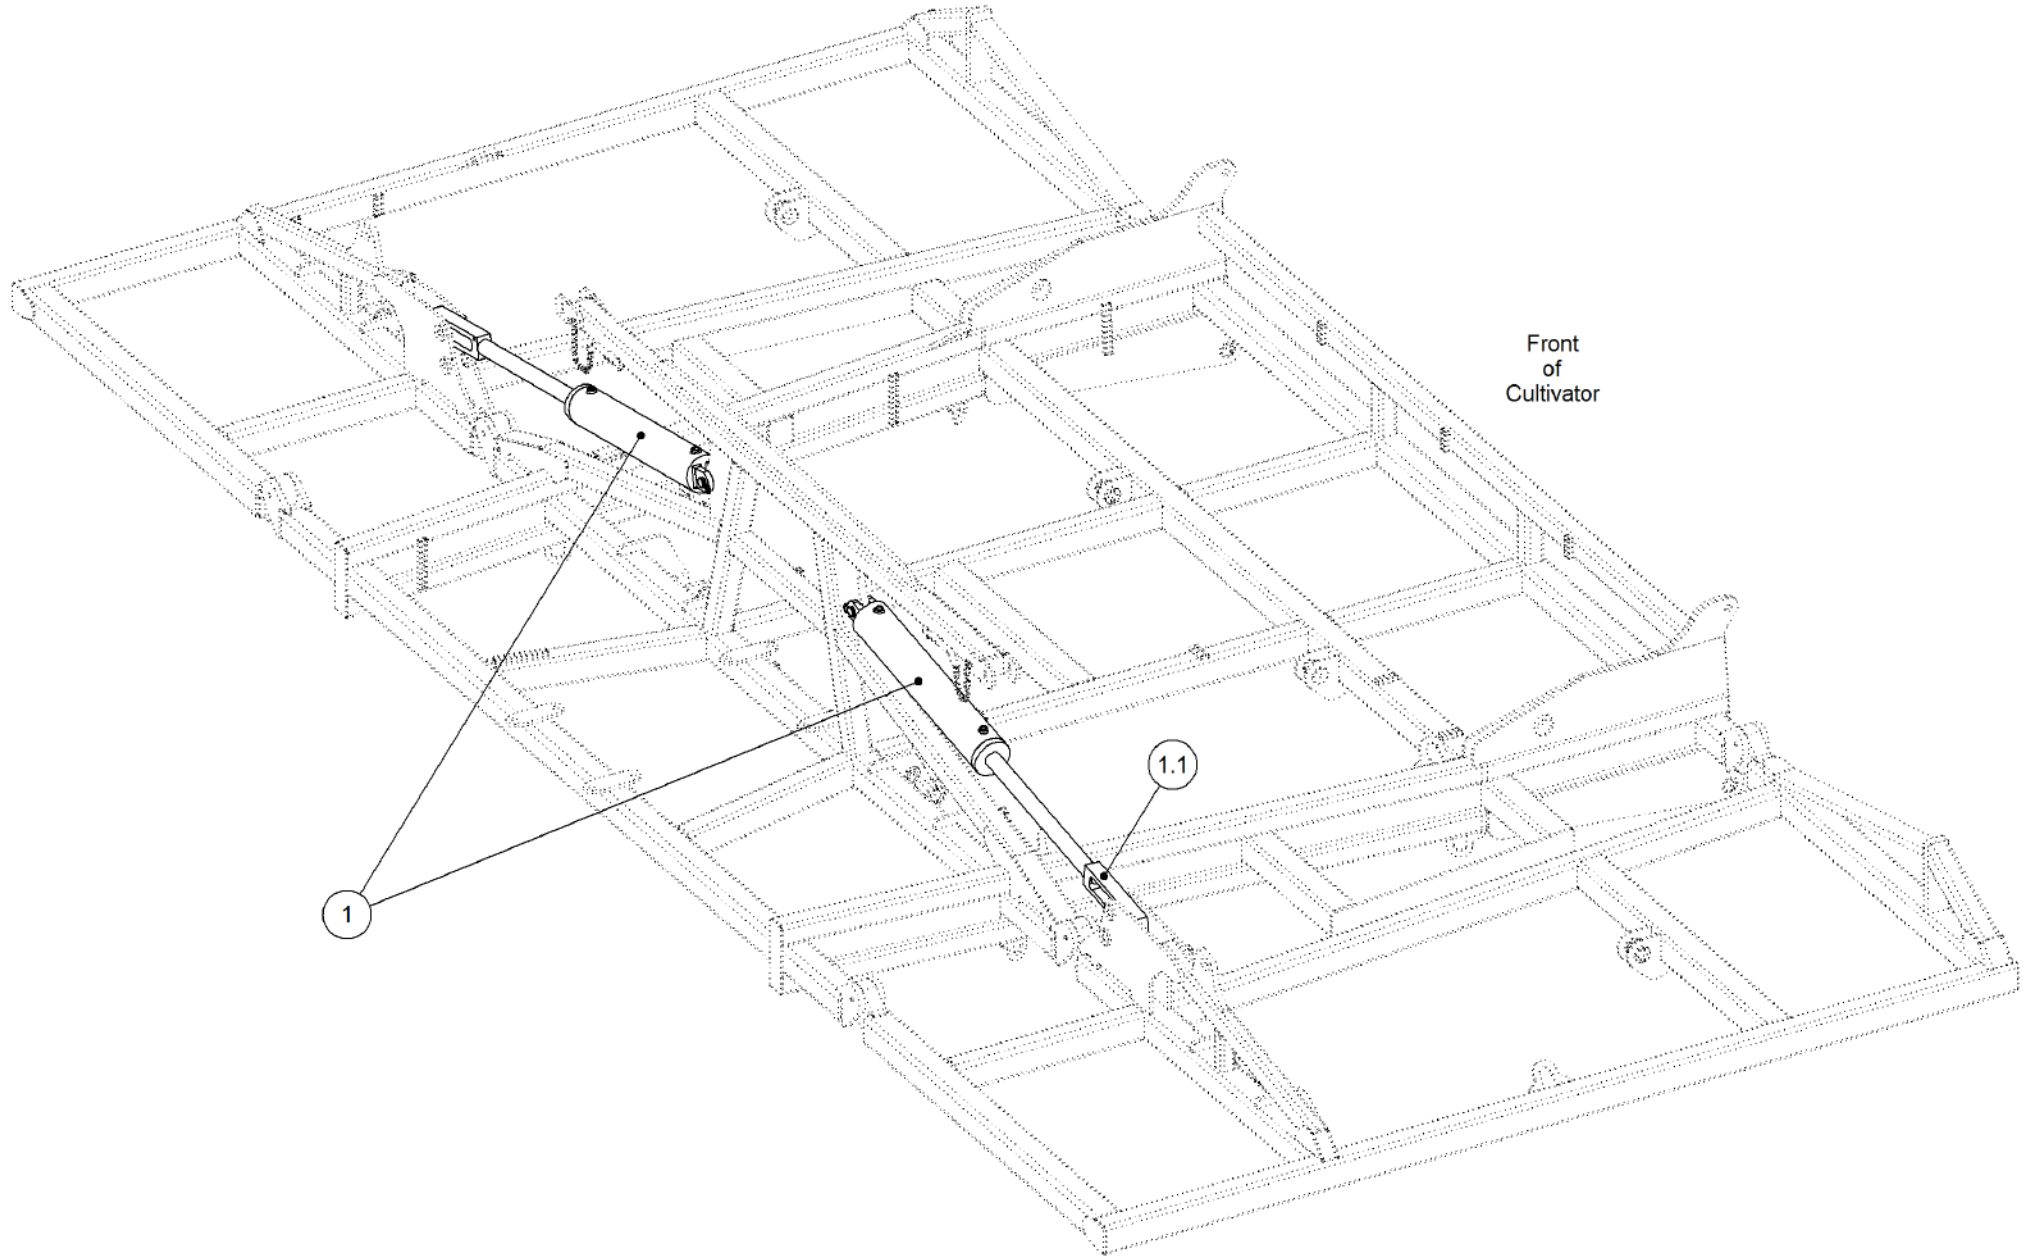

P/N 305081240

Fold Cylinder Kit - 2MC (4.5 x 24)

Key	Part Number	Description	Qty
1	305245241	Hyd Cylinder 4 1/2" x 24" x 2" Rod w/- Slide - Painted	2
1.1	321411018	Cylinder Slide - 24"	1
1.2	160924521	Seal Kit - 4 1/2" x 2" Rod (Nordon)	1

Key	Part Number	Description	Qty