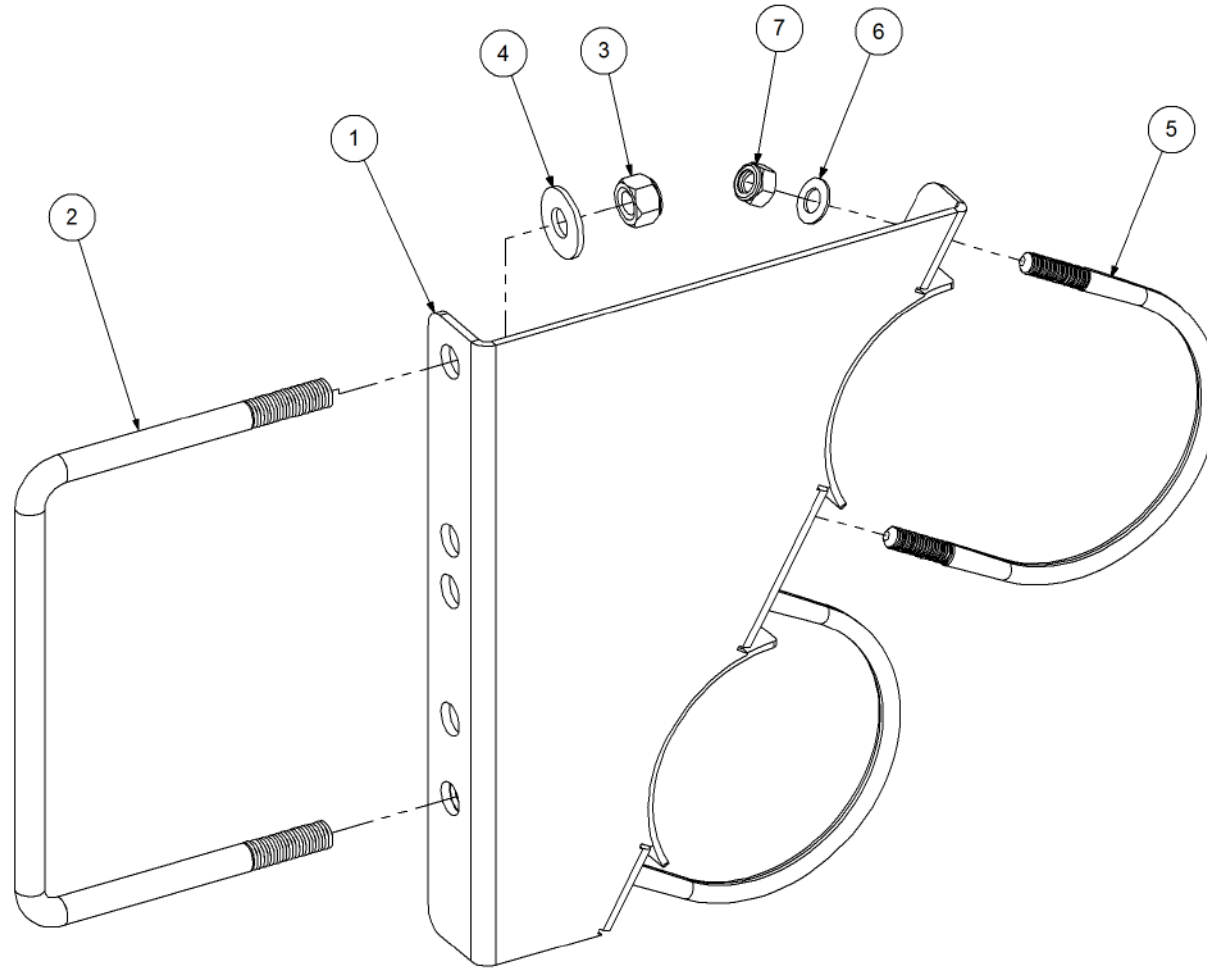

P/N 305000411 Accumulator Clamp Assy - LH

P/N 305000411

Accumulator Clamp Assy - LH

Key	Part Number	Description	Qty
1	305000412	Accumulator Bracket - LH	1
2	021200100	U Bolt 1/2" x 8" x 4" UNC Zp	1
3	030130131	Nut 1/2" UNC Nyloc	2
4	035113250	Flat Washer 1/2" ID	2
5	194371455	U Bolt M10 x 125 Dia - Flattened	2
6	085110000	Flat Washer 10 ID	4
7	080121000	Nut M10 Nyloc	4

Key	Part Number	Description	Qty