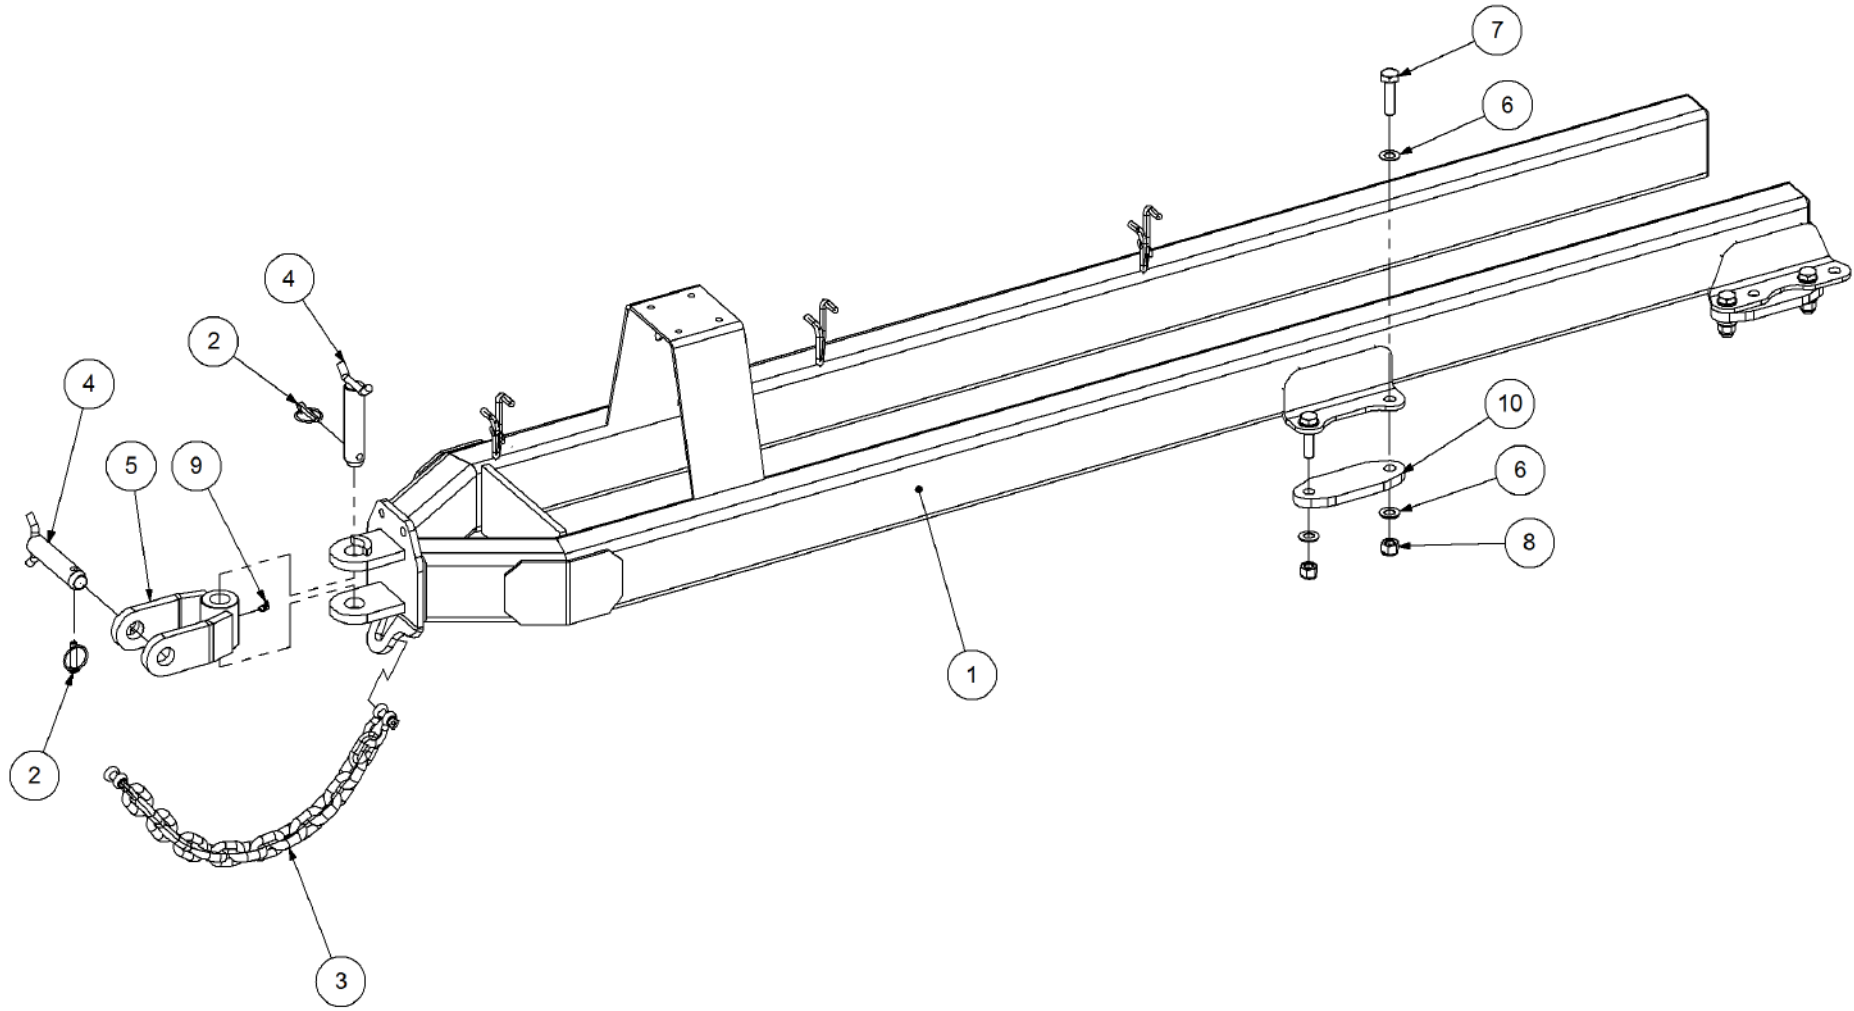

P/N 305100102 Rear Pull Assy - TR/TQS (w/- Spacers)

Key	Part Number	Description	Qty
1	300571500	Rear Pull	1
2	095110036	Lynch Pin 3/8"	2
3	230603028	Safety Chain - 15L	1
4	233260117	Hitch Pin	2
5	233330165	Clevis	1
6	085116000	Flat Washer 16 ID	16
7	050160658	Bolt Hex Hd M16 x 65	8
8	080121600	Nut M16 Nyloc	8
9	111206900	Grease Nipple 1/4" UNF - 90°	1
10	305000541	Spacer Plate	4

Key	Part Number	Description	Qty