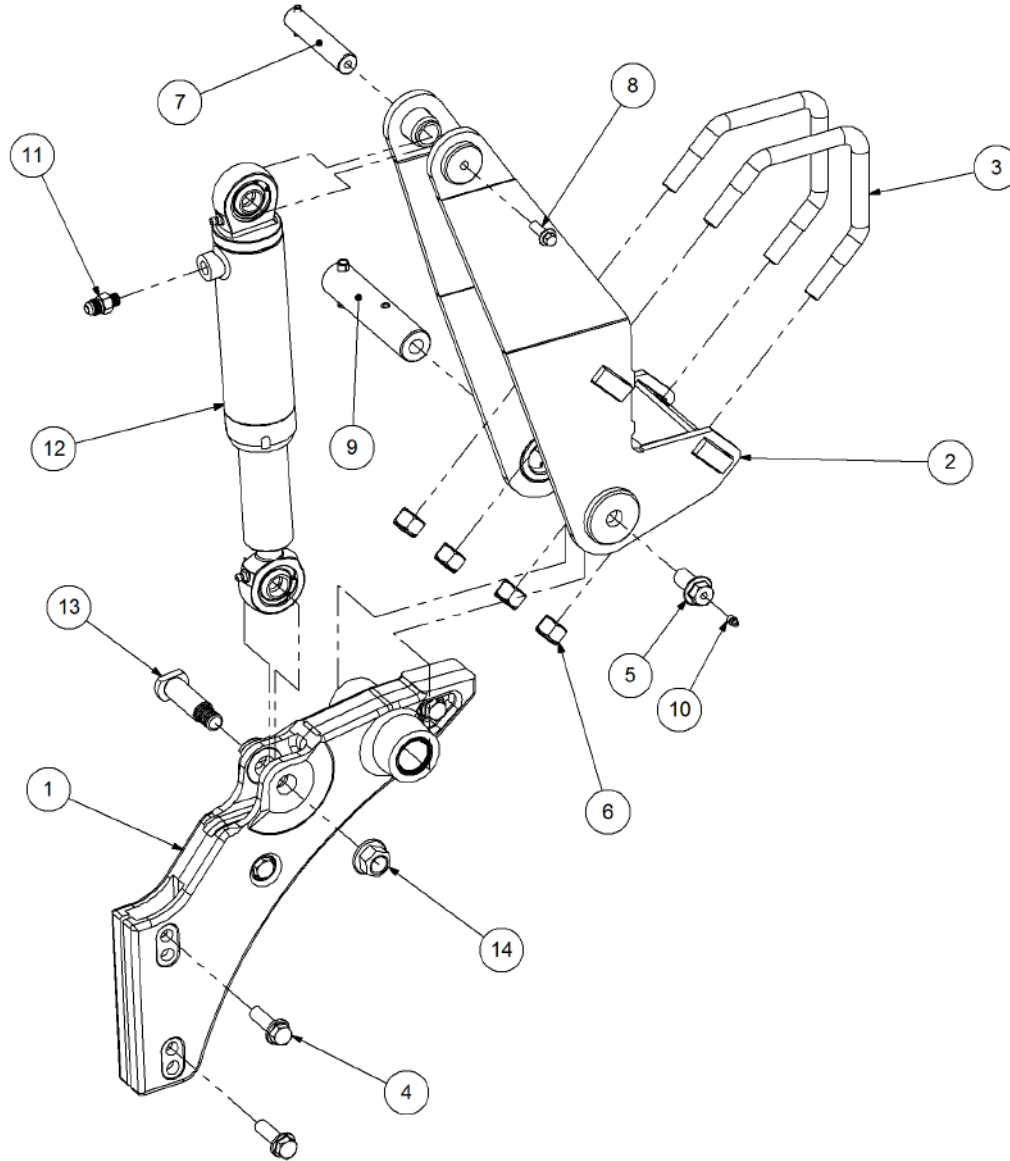

P/N 491700052 Tyne Body Assy 700 Series - LH Rear Facing

Key	Part Number	Description	Qty
1	491700155	Tyne Box	1
2	491700110	Tyne Headstock LH - 4" RHS	1
3	022141141	V Bolt 5/8" x 4" x 4"	2
4	054120409	Bolt Hex Hd M12 x 40 Durlok	2
5	491700206	Bolt M16 x 30 Durlok - Greasable	1
6	030130161	Nut 5/8" UNC Nyloc	4
7	497655305	Pivot Pin Assy - Ram	1
8	054080259	Bolt Hex Hd M8 x 25 Durlok	1
9	491700200	Pivot Pin Assy - Tyne Box	1
10	111506000	Grease Nipple 1/4" - Straight	1
11	1526F5OX-S	Fitting - Connector 9/16" JicM x 9/16" UnoM	1
12	491220041	Hyd Cylinder 2" x 105mm (Tyne) - Painted	1
12.1	160922021	Seal Kit - 2" x 1 3/4" Rod (Nordon)	1
13	491700154	Pivot Pin - Tyne Box	1
14	080130161	Nut M16 Hex Flanged	1

Key	Part Number	Description	Qty