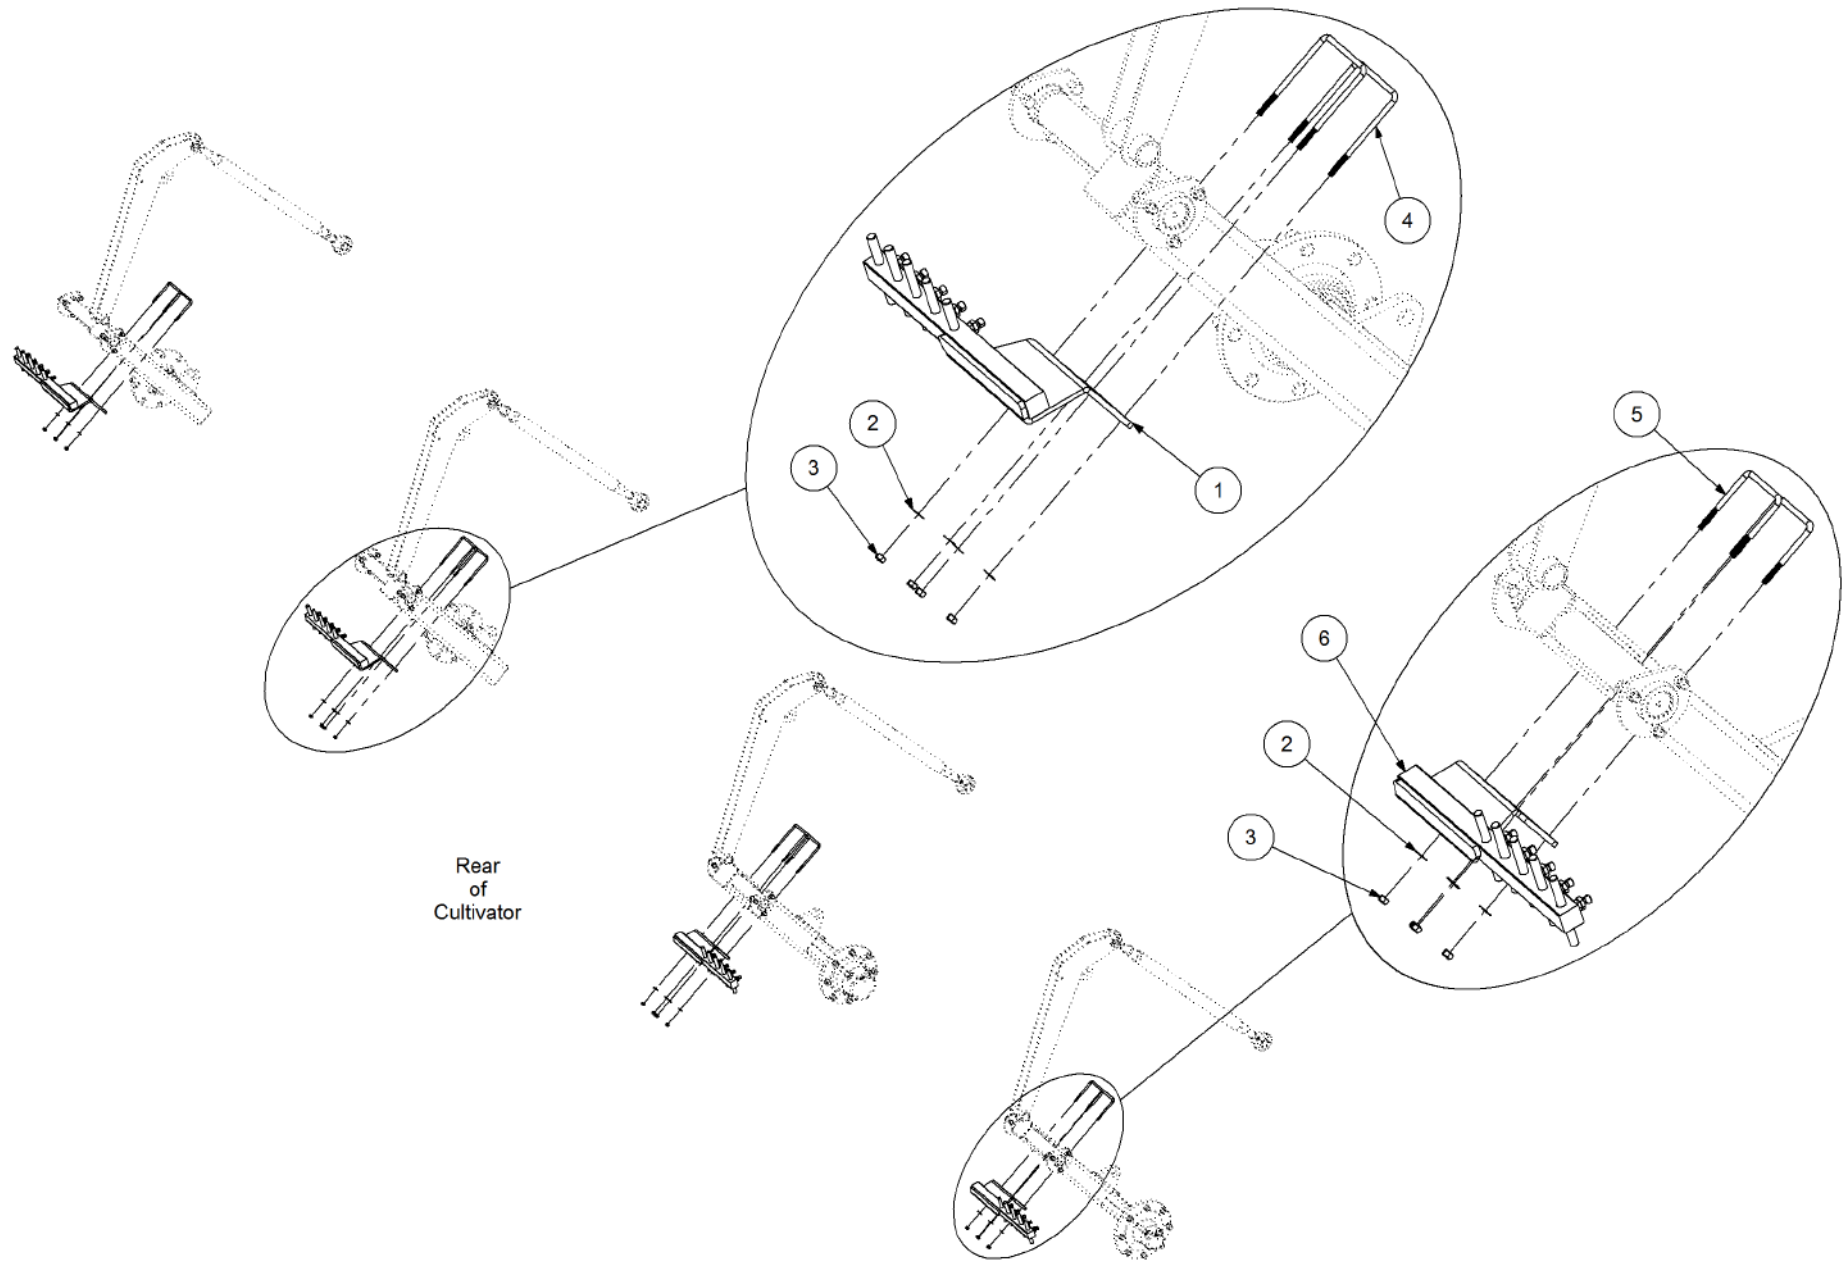

P/N 305170000 Mud Scraper Kit

Key	Part Number	Description	Qty
1	305000527	Mud Scraper Assy - LH	2
2	035110251	Flat Washer 3/8" ID	16
3	030130101	Nut 3/8" UNC Nyloc	16
4	020127127	U Bolt 3/8" x 5" x 5" UNC Zp	4
5	020100100	U Bolt 3/8" X 4" X 4" UNC Zp	4
6	305000532	Mud Scraper Assy - RH	2

Key	Part Number	Description	Qty