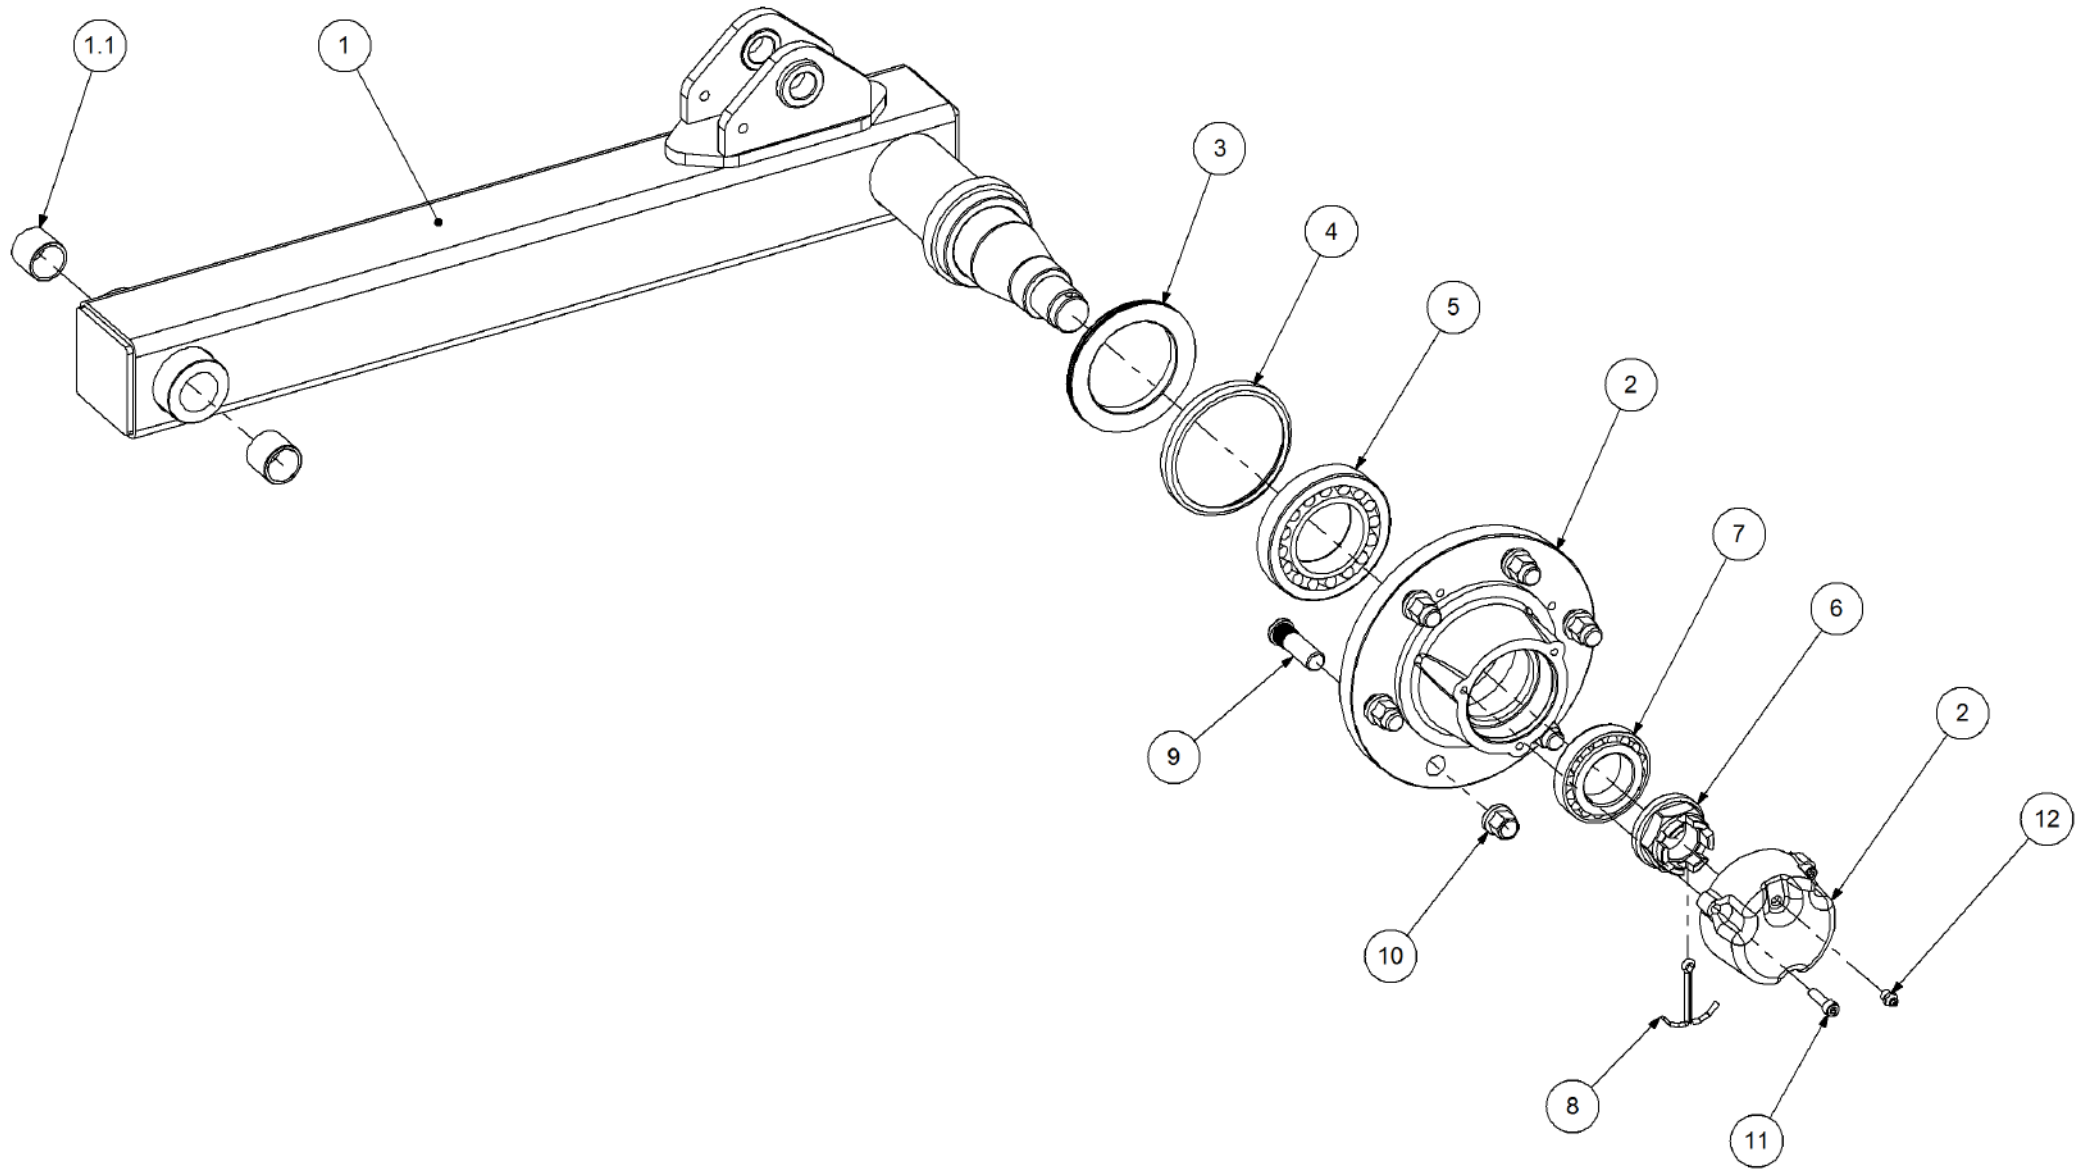

P/N 305000558 Stabiliser Arm Assy - RH

Key	Part Number	Description	Qty
1	305000575	Stabiliser Arm - RH	1
1.1	497655243	Bush - Hardened 31.8 ID x 32 Lg	2
2	249075004	Hub - 6 stud	1
3	139075008	Seal 3-1/2" ID	1
4	139075009	Wear Ring	1
5	135030214	Bearing Tapered Roller 70 ID	1
6	249092002	Axle Nut 1-1/2"	1
7	135030210	Bearing Tapered Roller 50 ID	1
8	092206080	Split Pin 6.3 Dia x 80	1
9	056180600	Wheel Stud M18	6
10	080161801	Wheel Nut M18	6
11	060108030	Cap Screw M8 x 30	3
12	111103000	Grease Nipple 1/8" BSP	1

Key	Part Number	Description	Qty