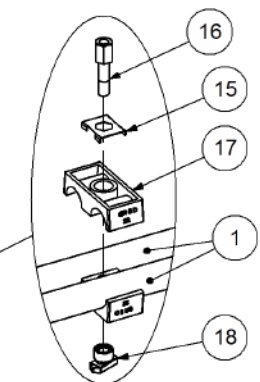

Key	Part Number	Description	Qty
------------	--------------------	--------------------	------------

P/N 305123002

Wing Fold Pin Kit (Dual Cylinder)

Key	Part Number	Description	Qty
1	300571252	Pin & Dowel Assy - Wing Fold Slide	8
2	491700206	Bolt M16 x 30 Durluk - Greasable	8
3	330491122	Slide Block	4
4	330491125	Fold Ram Roller	4
5	330491126	Spacer Bush	4
6	111506000	Grease Nipple 1/4" - Straight	8

Key	Part Number	Description	Qty
-----	-------------	-------------	-----

P/N 305081000 Fold Circuit - 2MC (06m & 07m)

Key	Part Number	Description	Qty
1	305081013	Hyd Hose 1/2" DWB x 5350 Lg	2
2	305081015	Hyd Hose 1/2" DWB x 1700 Lg	2
3	305081017	Hyd Hose 1/2" DWB x 1150 Lg	2
4	305081062	Hyd Hose 1/4" SWB x 510 Lg	2
5	1528C5OX-S	Fitting - Elbow 90° 3/4" JicM x 3/4" UnoM	2
6	1528S50X-S	Fitting - Tee 3/4" JicM x 3/4" JicM x 3/4" UnoM	2
7	1528BTX-S	Fitting - Nut 3/4" JicF	2
8	1528-6TRTX-S	Fitting - Reducer 3/4" JicF x 9/16" JicM	2
9	1526C5OX-S	Fitting - Elbow 90° 9/16" JicM x 9/16" UnoM	2
10	152S101-1212	Fitting - Adaptor 3/4" JicF x 3/4" UnoM	2
11	15210-8F5OX-S	Fitting - Connector 7/8" JicM x 3/4" UnoM	2
12	15210JTX-S	Fitting - Tee 7/8" JicM x 7/8" JicM x 7/8" JicM	2
13	161050600	Valve Counter Balance (60LT)	2
14	161050601	Valve Counter Balance Cartridge (60LT)	2
15	156565000	Locking Plate Double	6
16	156330000	Stacking Bolt Double	6
17	156243220	Clamp Pipe Double 22 Dia	9
18	156180008	Stauff Rail Nut M8	8
19	156263000	Clamp Top Plate	3
20	050080458	Bolt Hex Hd M8 x 45	3