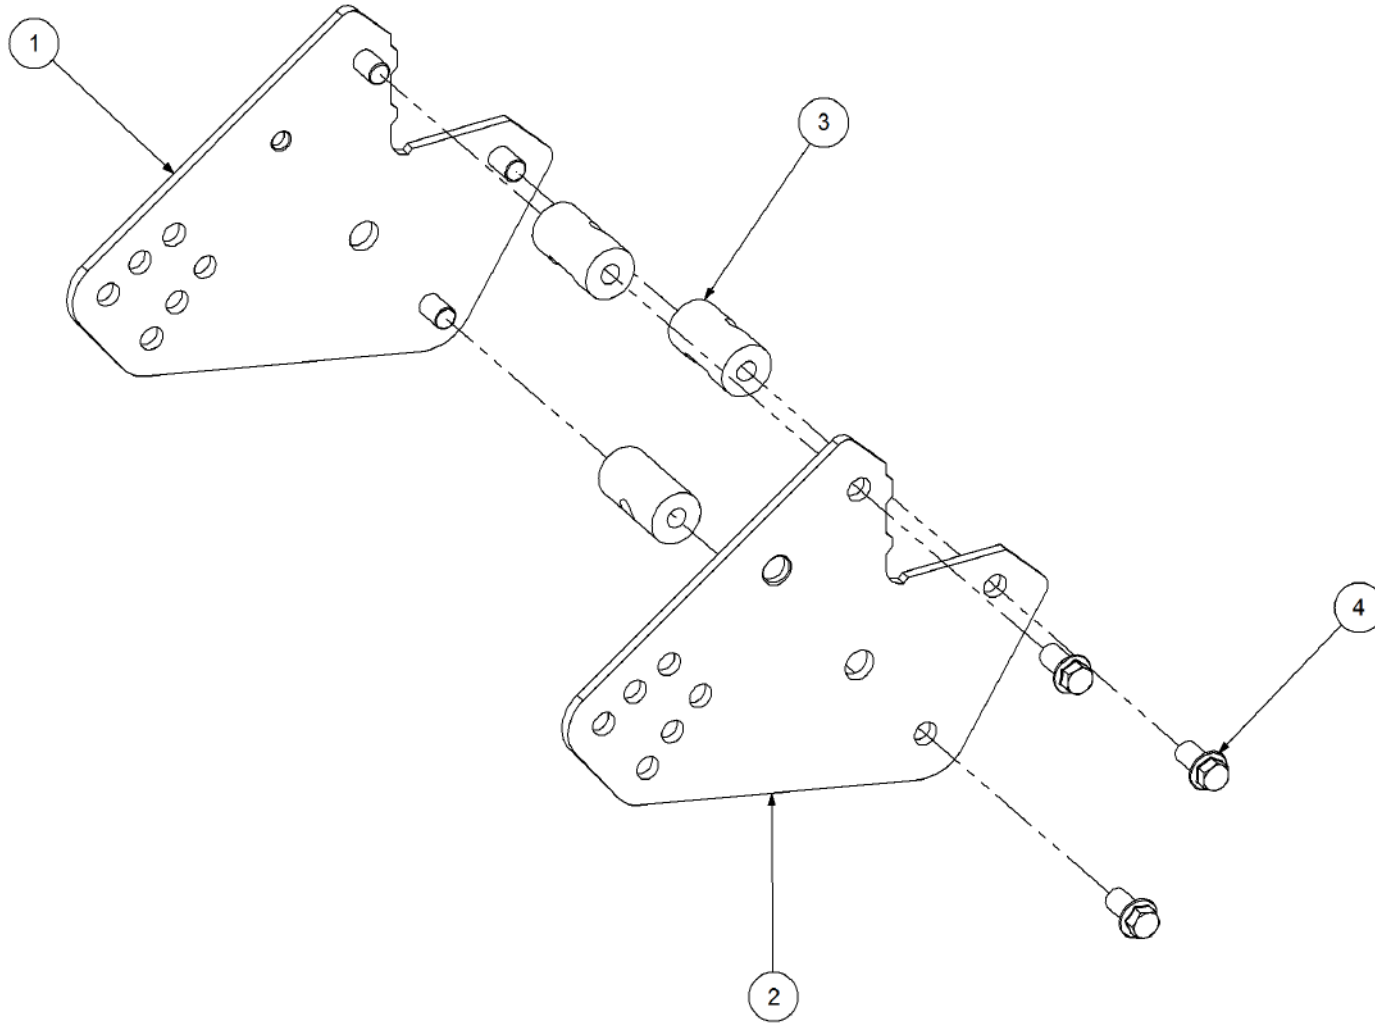

P/N 499305123 Mount Assy

P/N 499305123 Mount Assy

Key	Part Number	Description	Qty
1	499305125	Side Plate RH	1
2	499305124	Side Plate LH	1
3	499305126	Spacer	3
4	054160309	Bolt Hex Hd M16 x 30 Durlok	6

Key	Part Number	Description	Qty