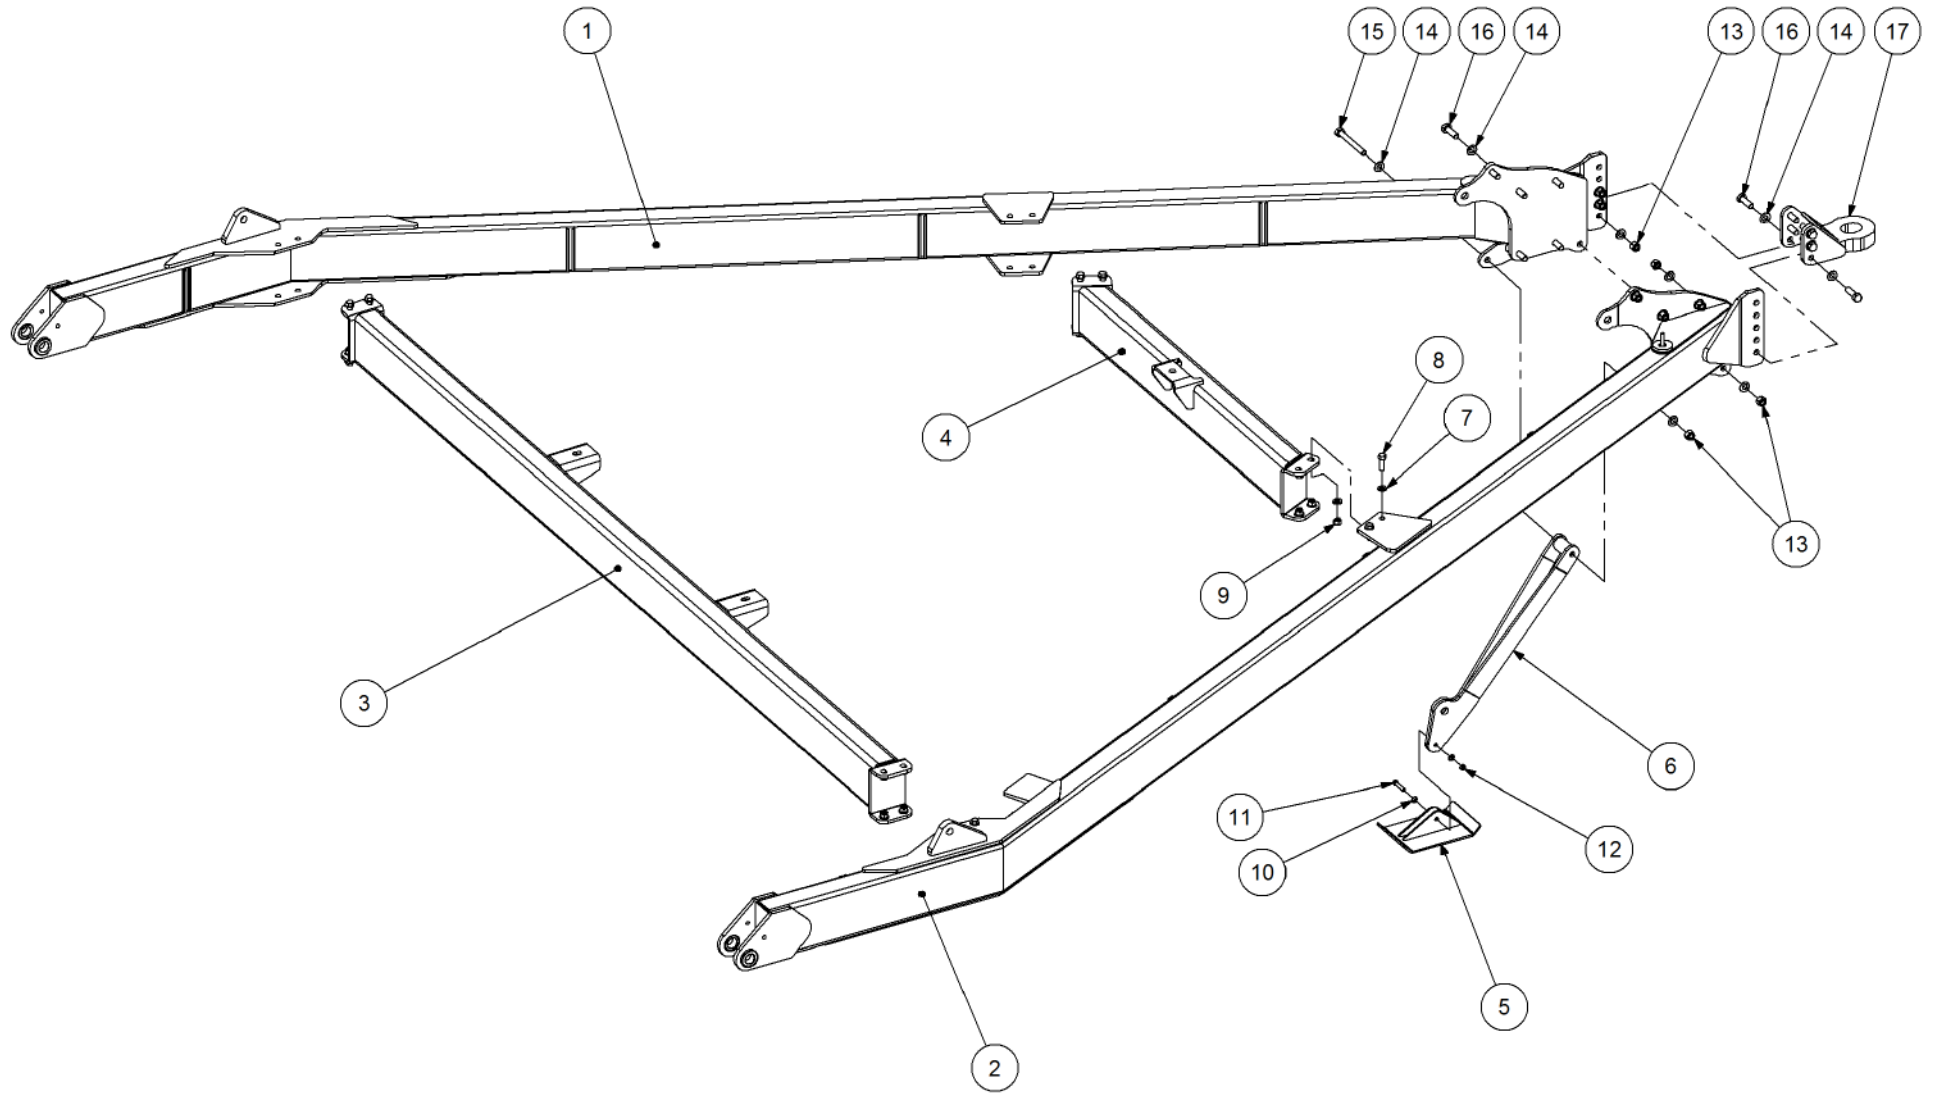

P/N 305043150 Main Pull - 2MC

P/N 305043150 Main Pull - 2MC

Key	Part Number	Description	Qty
1	305000212	Pull Arm LH	1
2	305000213	Pull Arm RH	1
3	305000214	Pull Cross Beam - Rear	1
4	305000215	Pull Cross Beam - Front	1
5	235160011	Jack Foot	1
6	235160015	Jack Leg	1
7	035116351	Flat Washer 5/8" ID	32
8	000160505	Bolt Hex Hd 5/8" UNC x 2"	16
9	030130161	Nut 5/8" UNC Nyloc	16
10	035111220	Flat Washer 7/16" ID	2
11	000110575	Bolt Hex Hd 7/16" UNC x 2-1/4"	1
12	030130111	Nut 7/16" UNC Nyloc	1
13	030130191	Nut 3/4" UNC Nyloc	13
14	035119380	Flat Washer 3/4" ID	26
15	000191655	Bolt Hex Hd 3/4" UNC x 6-1/2"	1
16	000190638	Bolt Hex Hd 3/4" UNC x 2-1/2"	12
17	234100001	Hitch suits TB & Allrounder	1

Key	Part Number	Description	Qty
------------	--------------------	--------------------	------------

P/N 305044000 Main Pull - 3MC

P/N 305044000 Main Pull - 3MC

Key	Part Number	Description	Qty
1	330401301	Pull Arm LH	1
2	330401321	Pull Arm RH	1
3	330401325	Pull Cross Beam - Rear	1
4	330401330	Pull Cross Beam - Front	1
5	235160011	Jack Foot	1
6	235160015	Jack Leg	1
7	035116351	Flat Washer 5/8" ID	32
8	000160505	Bolt Hex Hd 5/8" UNC x 2"	16
9	030130161	Nut 5/8" UNC Nyloc	16
10	035111220	Flat Washer 7/16" ID	2
11	000110575	Bolt Hex Hd 7/16" UNC x 2-1/4"	1
12	030130111	Nut 7/16" UNC Nyloc	1
13	030130191	Nut 3/4" UNC Nyloc	13
14	035119380	Flat Washer 3/4" ID	26
15	000191655	Bolt Hex Hd 3/4" UNC x 6-1/2"	1
16	000190638	Bolt Hex Hd 3/4" UNC x 2-1/2"	12
17	234100001	Hitch suits TB & Allrounder	1