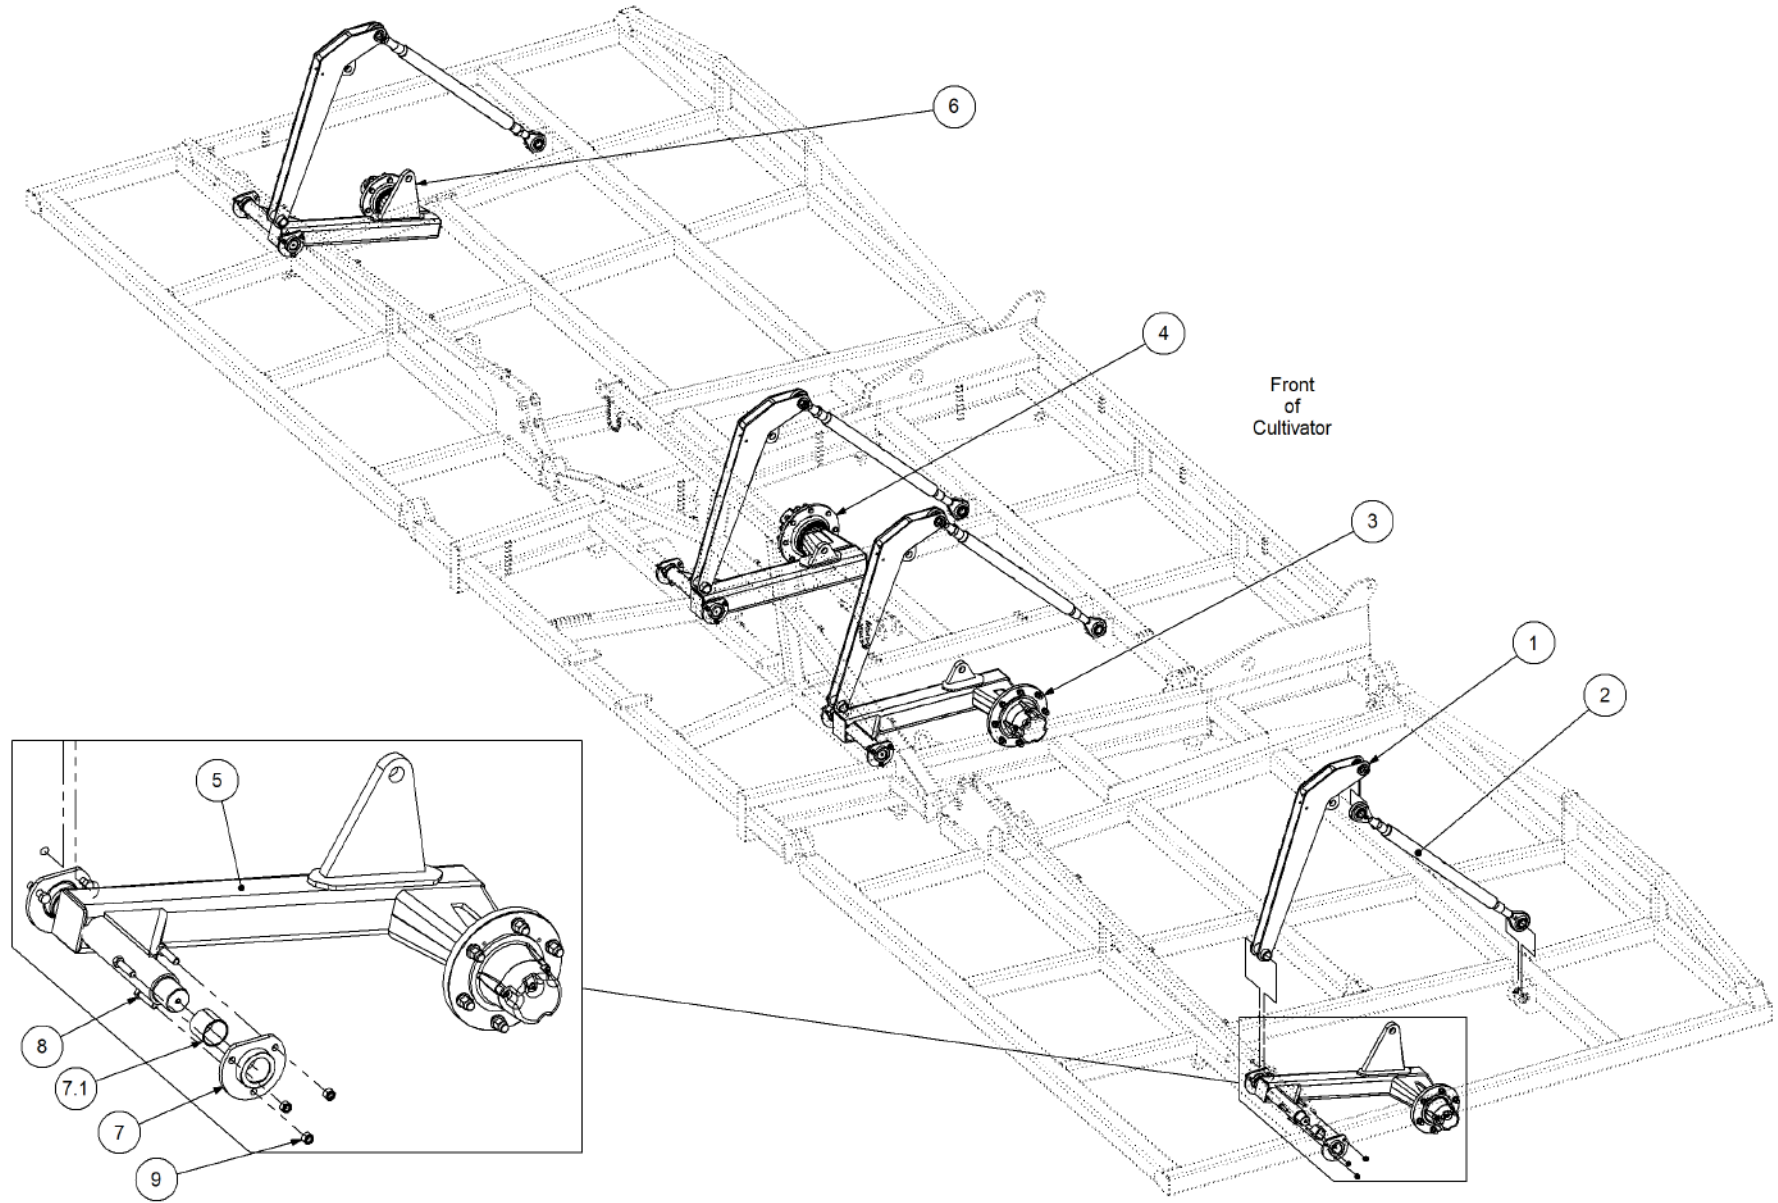

P/N 305050001

Lift Wheel Kit w/- 18" Wing Wheels

Key	Part Number	Description	Qty
1	330405280	Adjustable Ram Mount	4
2	321191230	Turnbuckle	4
3	330405220	Axle & Hub Assy - RH - 6.5T (8 Stud)	1
4	330405200	Axle & Hub Assy - LH - 6.5T (8 Stud)	1
5	300371220	Axle & Hub Assy - RH - 3.5T (6 stud)	1
6	300371200	Axle & Hub Assy - LH - 3.5T (6 stud)	1
7	321191225	Bearing Mount	8
7.1	137131031	Bush Teflon 50 ID x 50 Lg	1
8	000130505	Bolt Hex Hd 1/2" UNC x 2"	24
9	030130131	Nut 1/2" UNC Nyloc	24

Key	Part Number	Description	Qty