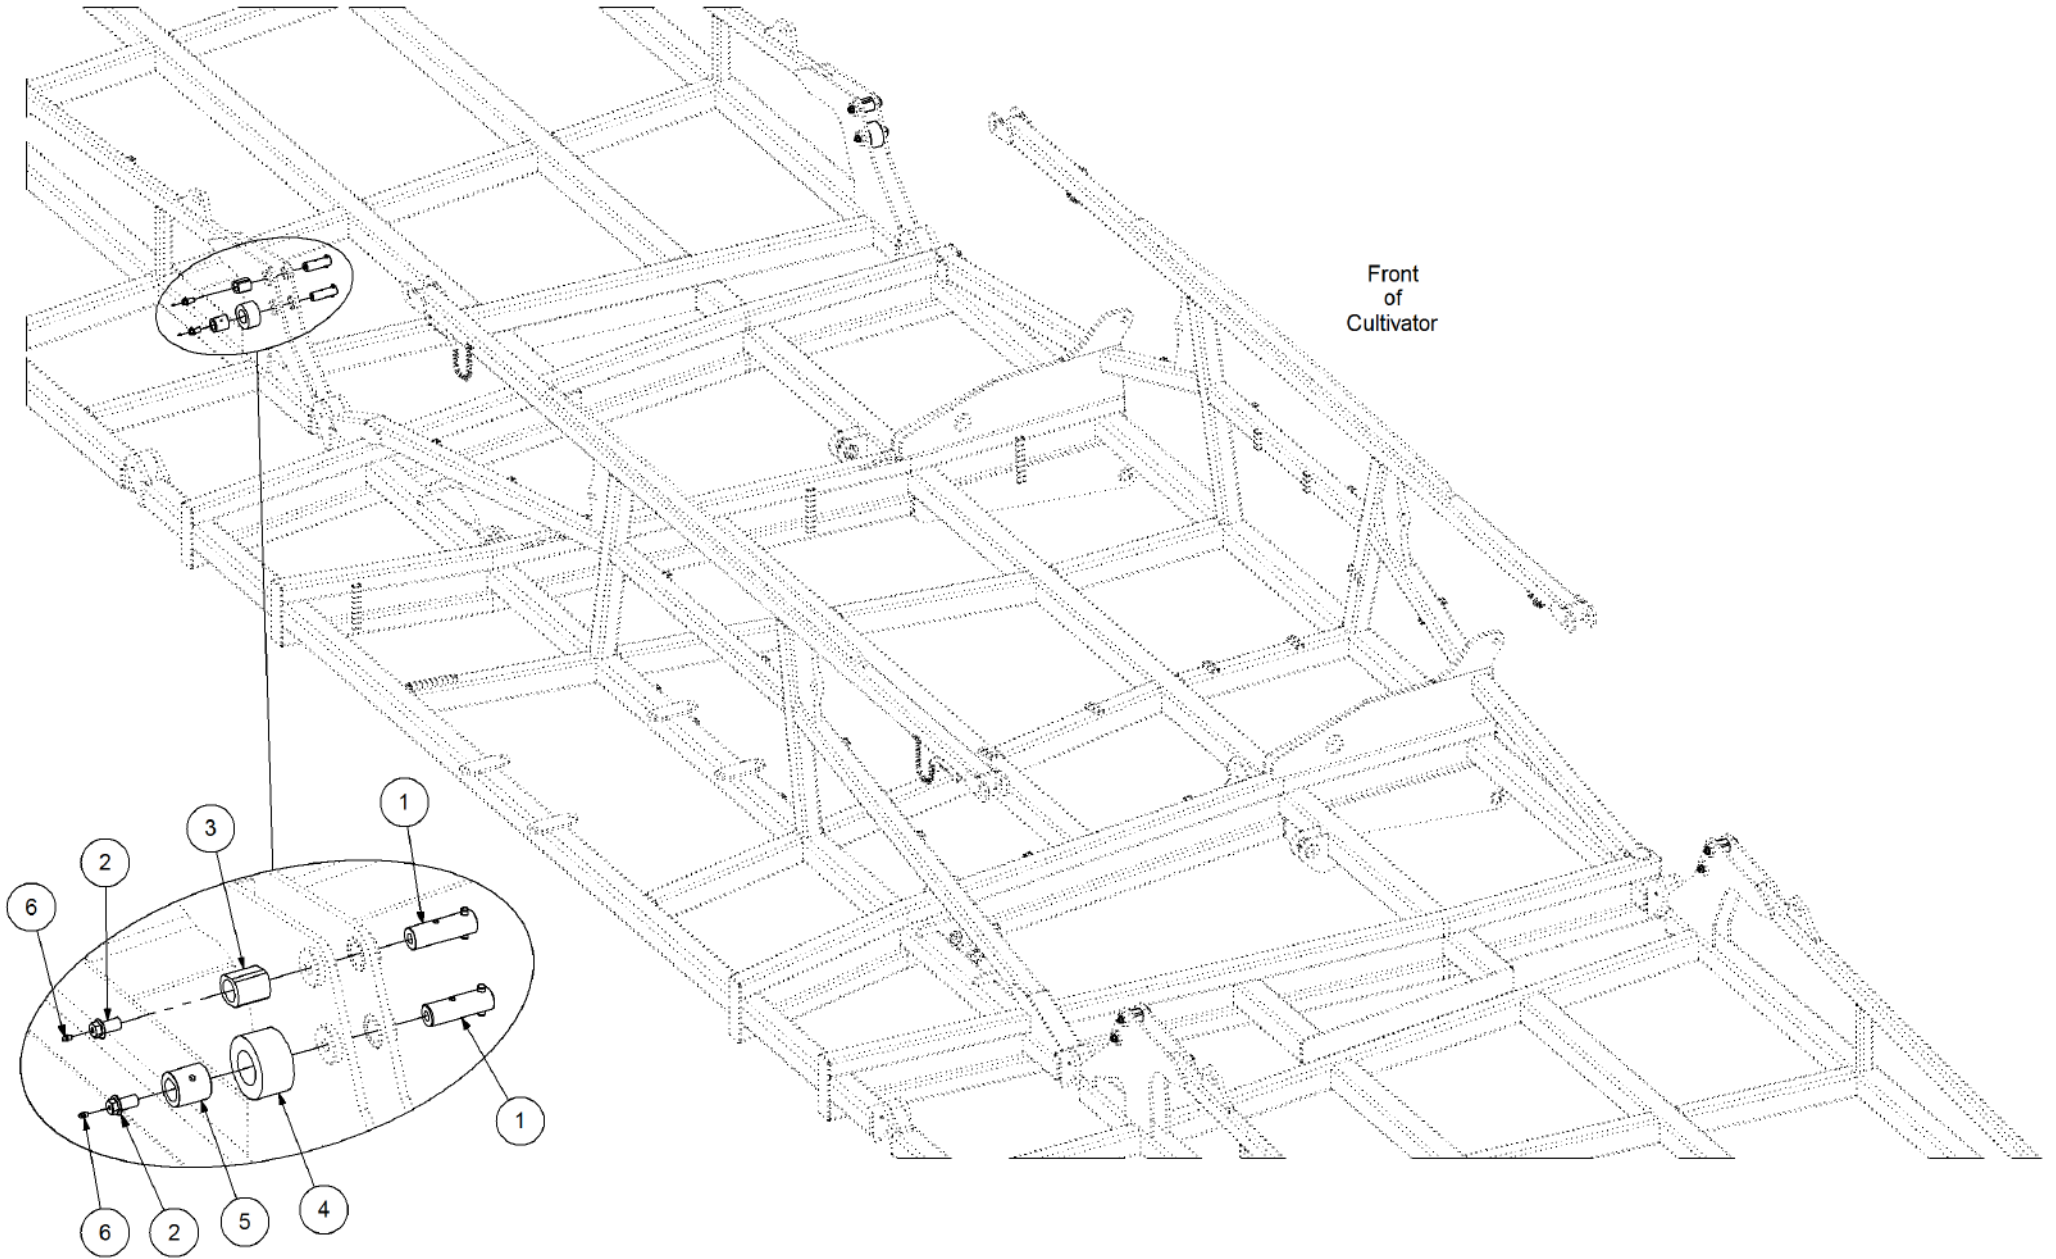

P/N 305123002

Wing Fold Pin Kit (Dual Cylinder)

Key	Part Number	Description	Qty
1	300571252	Pin & Dowel Assy - Wing Fold Slide	8
2	491700206	Bolt M16 x 30 Durluk - Greasable	8
3	330491122	Slide Block	4
4	330491125	Fold Ram Roller	4
5	330491126	Spacer Bush	4
6	111506000	Grease Nipple 1/4" - Straight	8

Key	Part Number	Description	Qty