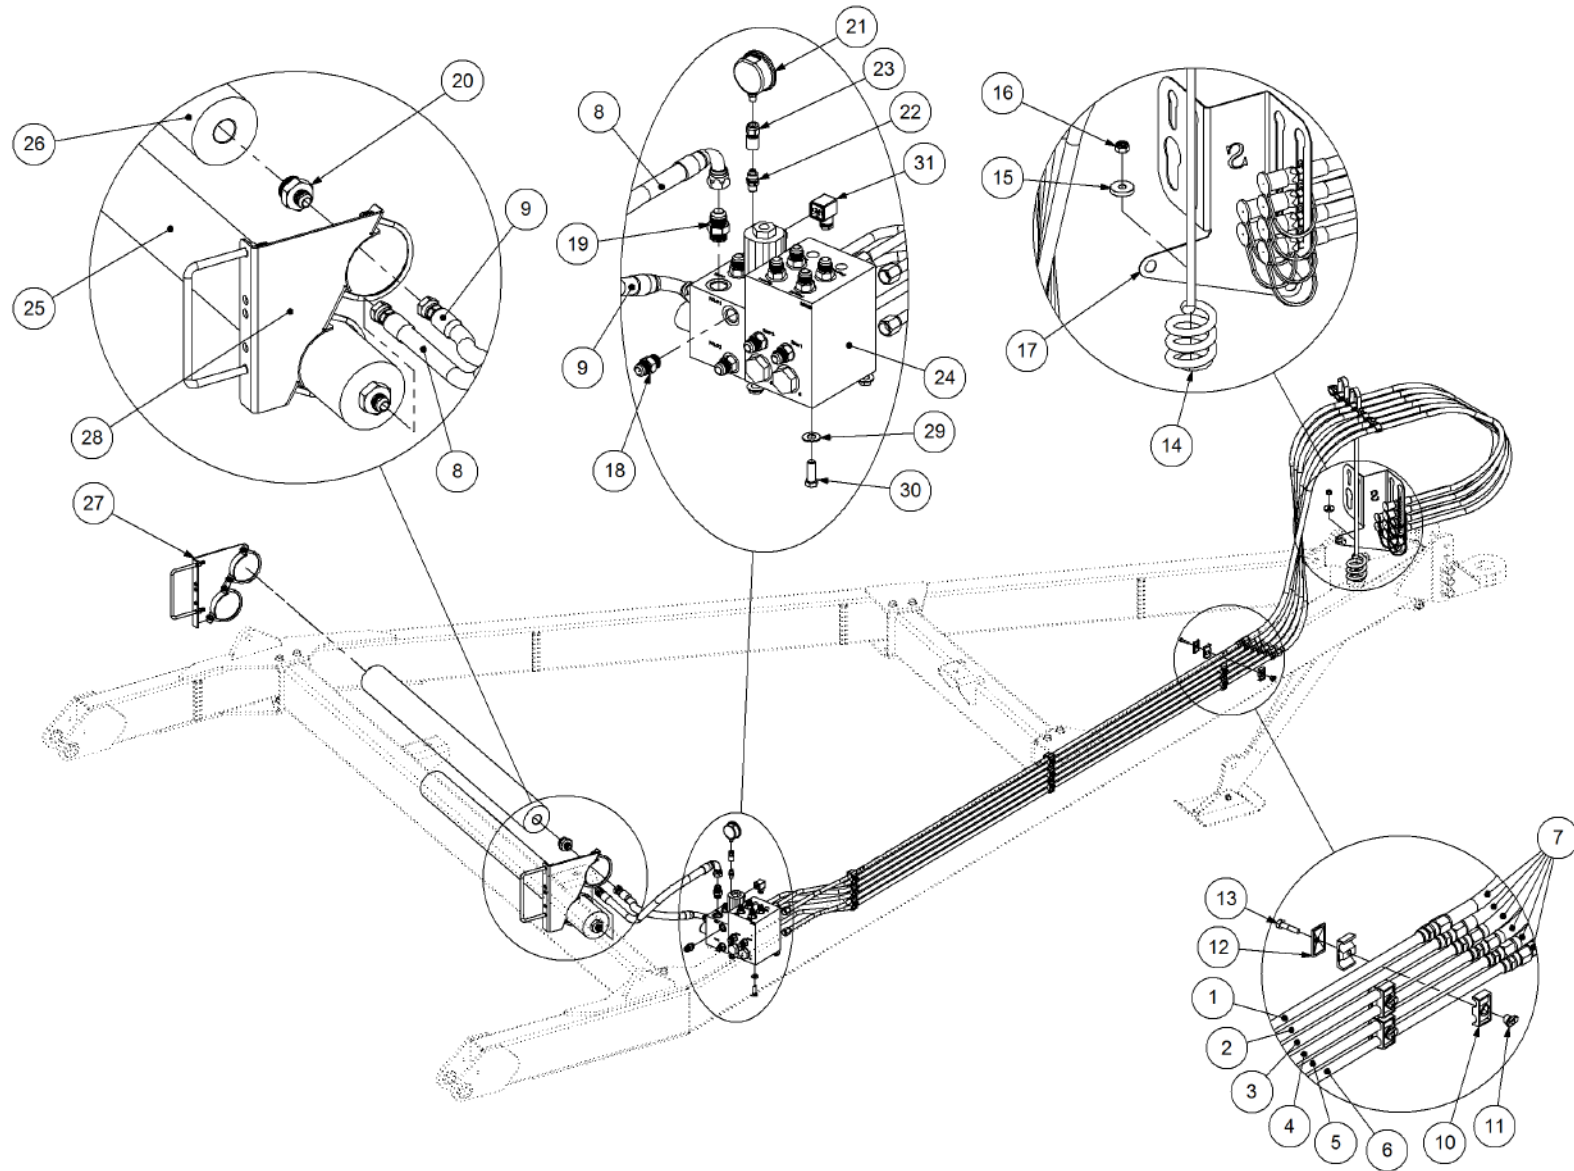

P/N 305080023 Pull Circuit - 2MC (Accum. Front)

P/N 305080023

Pull Circuit - 2MC (Accum. Front)

Key	Part Number	Description	Qty
1	305089000	Hyd Tube 5/8" x 2805 Lg	1
2	305089002	Hyd Tube 5/8" x 2860 Lg	1
3	305089004	Hyd Tube 5/8" x 2953 Lg	1
4	305089006	Hyd Tube 5/8" x 2995 Lg	1
5	305089008	Hyd Tube 5/8" x 2962 Lg	1
6	305089010	Hyd Tube 5/8" x 3022 Lg	1
7	305080005	Hyd Hose 1/2" DWB x 3000 Lg	6
8	305080024	Hyd Hose 3/4" DWB x 750 Lg	1
9	305080026	Hyd Hose 3/4" DWB x 500 Lg	1
10	156242160	Clamp Pipe Double 16 Dia	9
11	156180008	Stauff Rail Nut M8	9
12	156262000	Clamp Top Plate	9
13	050080358	Bolt Hex Hd M8 x 35	9
14	321191450	Hydraulic Hose Stand	1
15	235160008	Hose Stand Washer	1
16	080121200	Nut M12 Nyloc	1
17	305000404	Hydraulic Bracket - Allrounder Pull	1
18	15210F5OX-S	Fitting - Connector 7/8" JicM x 7/8" UnoM	15
19	15212F5OX-S	Fitting - Connector 1-1/16" JicM x 1-1/16" UnoM	2
20	15212-20F5OX-S	Fitting - Connector 1-1/16" JicM x 1-5/8" UnoM	2
21	152PG63160BM	Gauge 0-160 BAR (2200PSI) 1/4"BSPP	1
22	152SMK20R1-4KPD	Stauff Test - 1/4" BSPT	1
23	152SMD20G1-4	Stauff Test Gauge - 1/4" BSPP	1
24	158688883	Remote Connection Block	1
25	300445781	Accumulator Piston - 700 psi	1
26	300445782	Accumulator Piston - 200 psi	1
27	305000408	Accumulator Clamp Assy - RH	1
28	305000411	Accumulator Clamp Assy - LH	1
29	085112000	Flat Washer 12 ID	4
30	050120358	Bolt Hex Hd M12 x 35	4
31	305160000	Tyne / Wing Fold 6 Port Selector Harness	1

Key	Part Number	Description	Qty