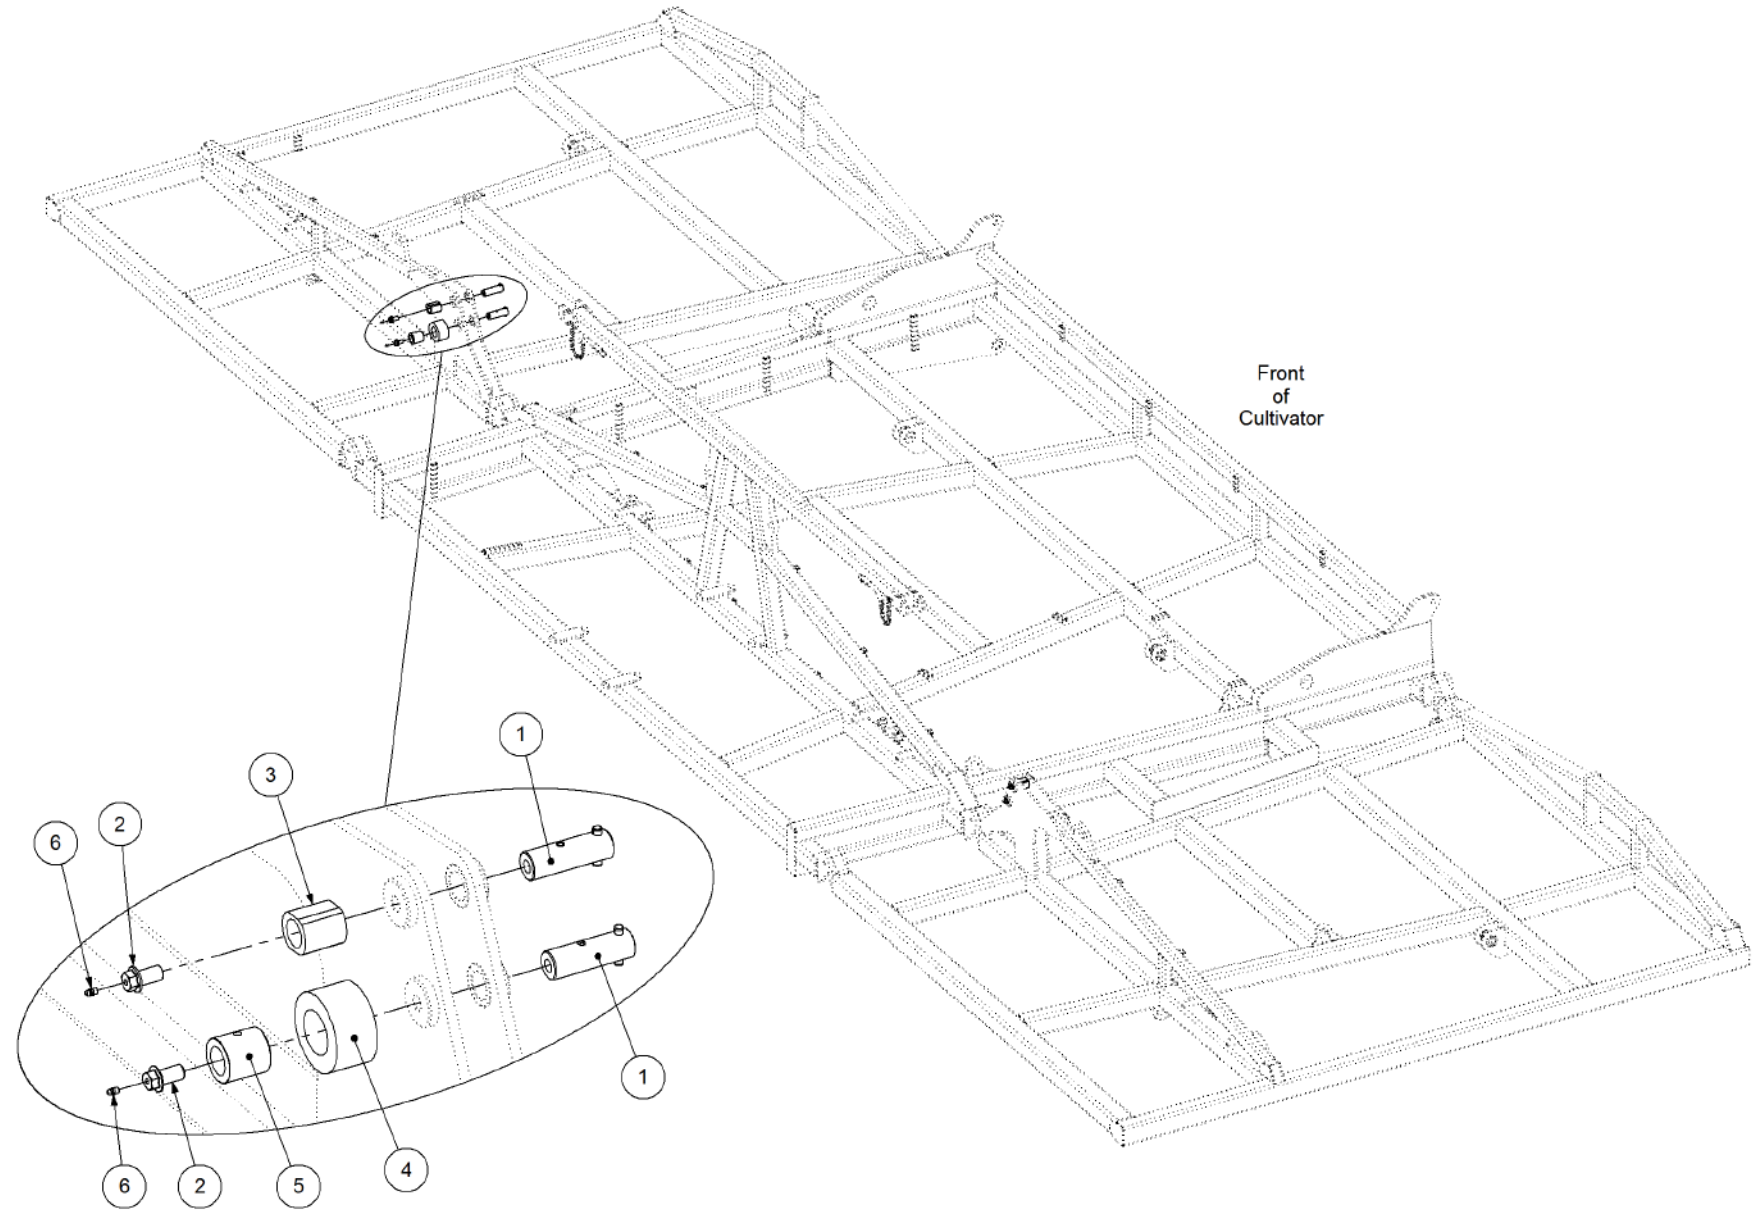

P/N 305123001 Wing Fold Pin Kit

Key	Part Number	Description	Qty
1	300571252	Pin & Dowel Assy - Wing Fold Slide	4
2	491700206	Bolt M16 x 30 Durlok - Greasable	4
3	330491122	Slide Block	2
4	330491125	Fold Ram Roller	2
5	330491126	Spacer Bush	2
6	111506000	Grease Nipple 1/4" - Straight	4

Key	Part Number	Description	Qty