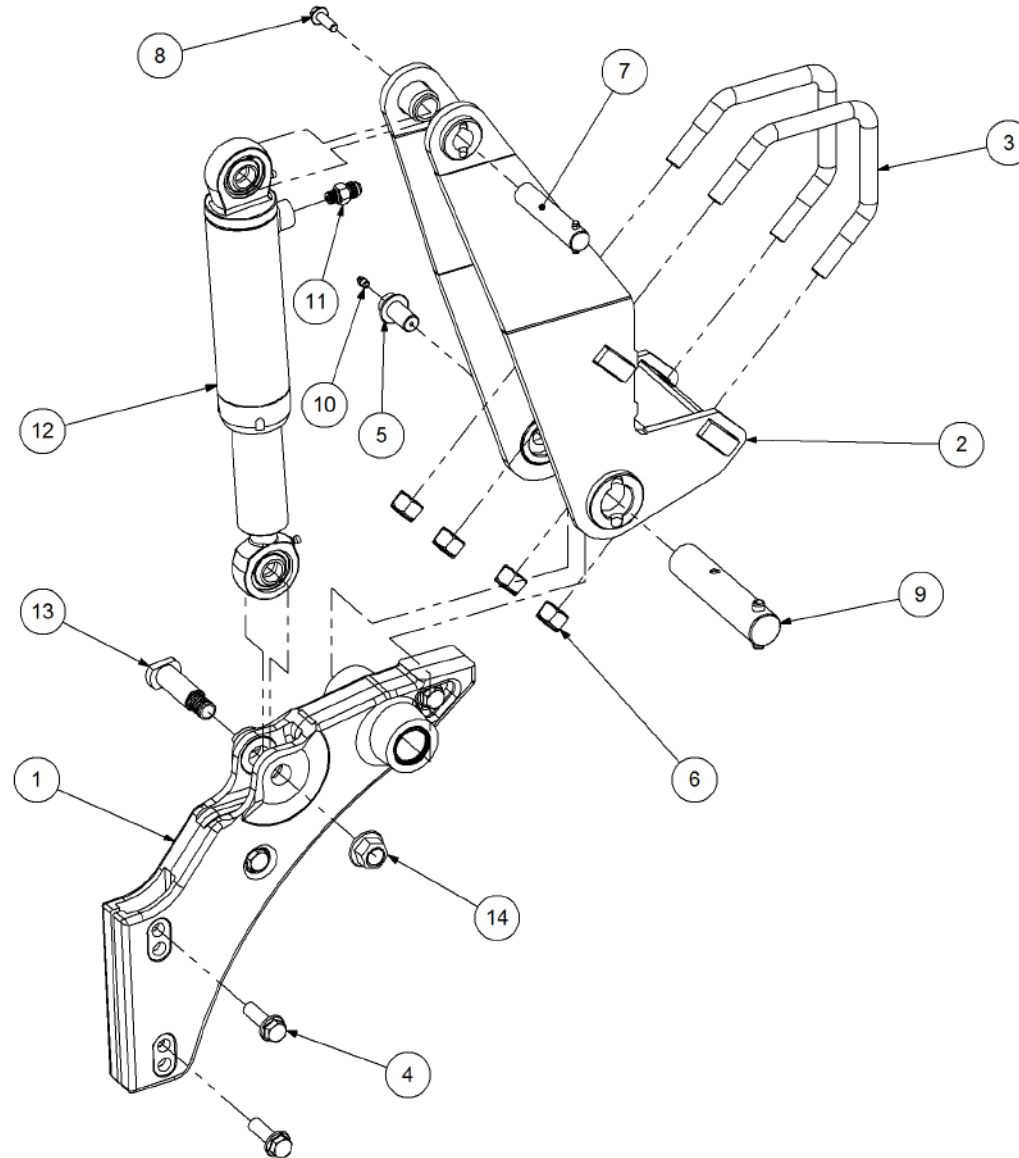

P/N 491700051 Tyne Body Assy 700 Series - RH Front Facing

P/N 491700051

Tyne Body Assy 700 Series - RH Front Facing

Key	Part Number	Description	Qty
1	491700155	Tyne Box	1
2	491700100	Tyne Headstock RH - 4" RHS	1
3	022141141	V Bolt 5/8" x 4" x 4"	2
4	054120409	Bolt Hex Hd M12 x 40 Durlok	2
5	491700206	Bolt M16 x 30 Durlok - Greasable	1
6	030130161	Nut 5/8" UNC Nyloc	4
7	497655305	Pivot Pin Assy - Ram	1
8	054080259	Bolt Hex Hd M8 x 25 Durlok	1
9	491700200	Pivot Pin Assy - Tyne Box	1
10	111506000	Grease Nipple 1/4" - Straight	1
11	1526F5OX-S	Fitting - Connector 9/16" JicM x 9/16" UnoM	1
12	491220041	Hyd Cylinder 2" x 105mm (Tyne) - Painted	1
12.1	160922021	Seal Kit - 2" x 1 3/4" Rod (Nordon)	1
13	491700154	Pivot Pin - Tyne Box	1
14	080130161	Nut M16 Hex Flanged	1

Key	Part Number	Description	Qty