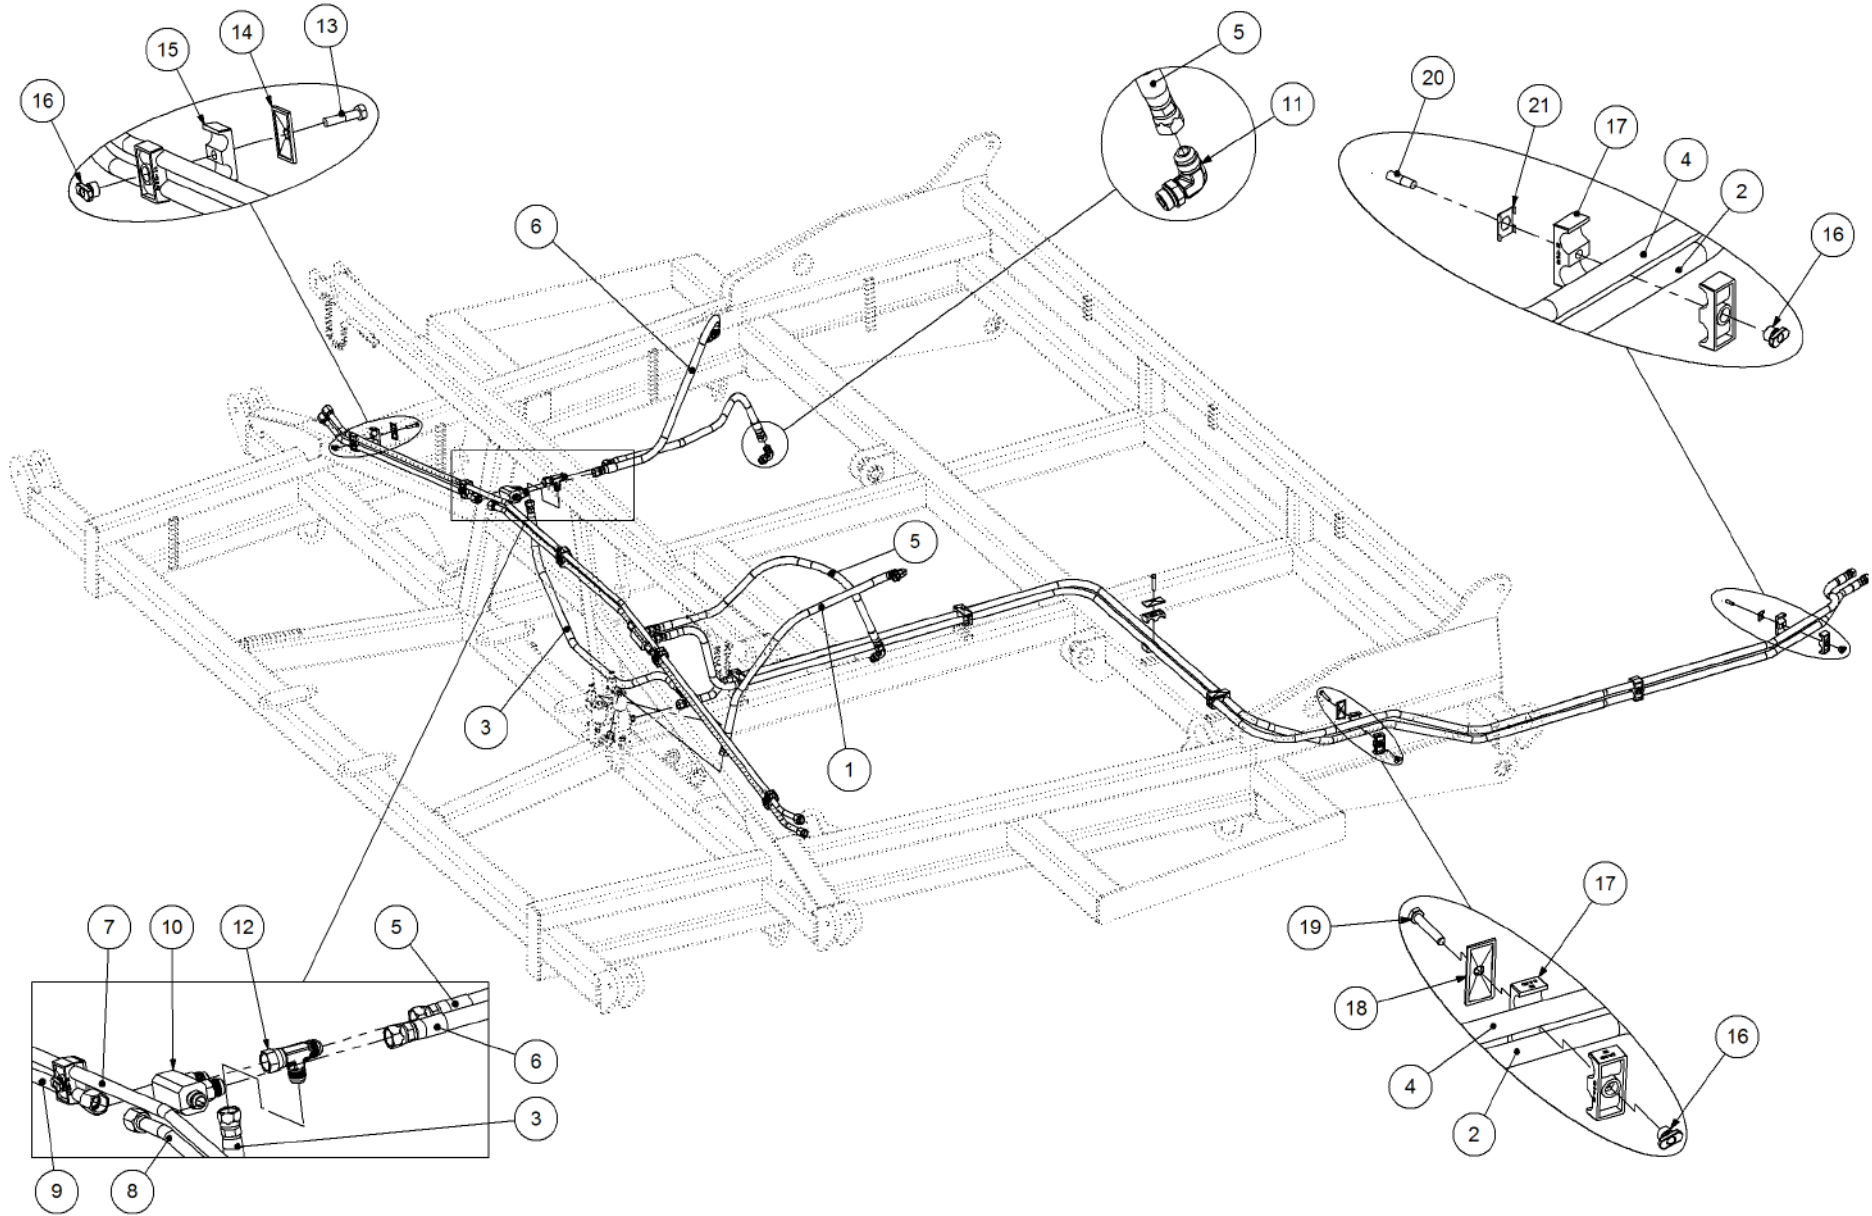

P/N 305082212 Lift Circuit w/- WWI - 2MC - Centre Frame

Key	Part Number	Description	Qty
1	305082193	Hyd Hose 1/2" DWB x 755 Lg	1
2	305082192	Hyd Hose 1/2" DWB x 4795 Lg	1
3	305082191	Hyd Hose 1/2" DWB x 1138 Lg	1
4	305082035	Hyd Hose 1/2" DWB x 5100 Lg	1
5	305082039	Hyd Hose 1/2" DWB x 970 Lg	2
6	305082041	Hyd Hose 1/2" DWB x 820 Lg	1
7	305082043	Hyd Tube 1/2" x 2970 Lg	1
8	305082045	Hyd Tube 1/2" x 870 Lg	1
9	305082047	Hyd Tube 1/2" x 968 Lg	2
10	321191440	Connector - 90 Deg JIC Male	2
11	15210-8C5OX-S	Fitting - Elbow 90° 7/8" JicM x 3/4" UnoM	4
12	15210R6X-S	Fitting - Tee 7/8" JicM x 7/8" JicM x 7/8" JicF	1
13	050080358	Bolt Hex Hd M8 x 35	5
14	156262000	Clamp Top Plate	5
15	156242160	Clamp Pipe Double 16 Dia	5
16	156180008	Stauff Rail Nut M8	8
17	156243220	Clamp Pipe Double 22 Dia	7
18	156263000	Clamp Top Plate	5
19	050080458	Bolt Hex Hd M8 x 45	5
20	156330000	Stacking Bolt Double	2
21	156565000	Locking Plate Double	2

Key	Part Number	Description	Qty