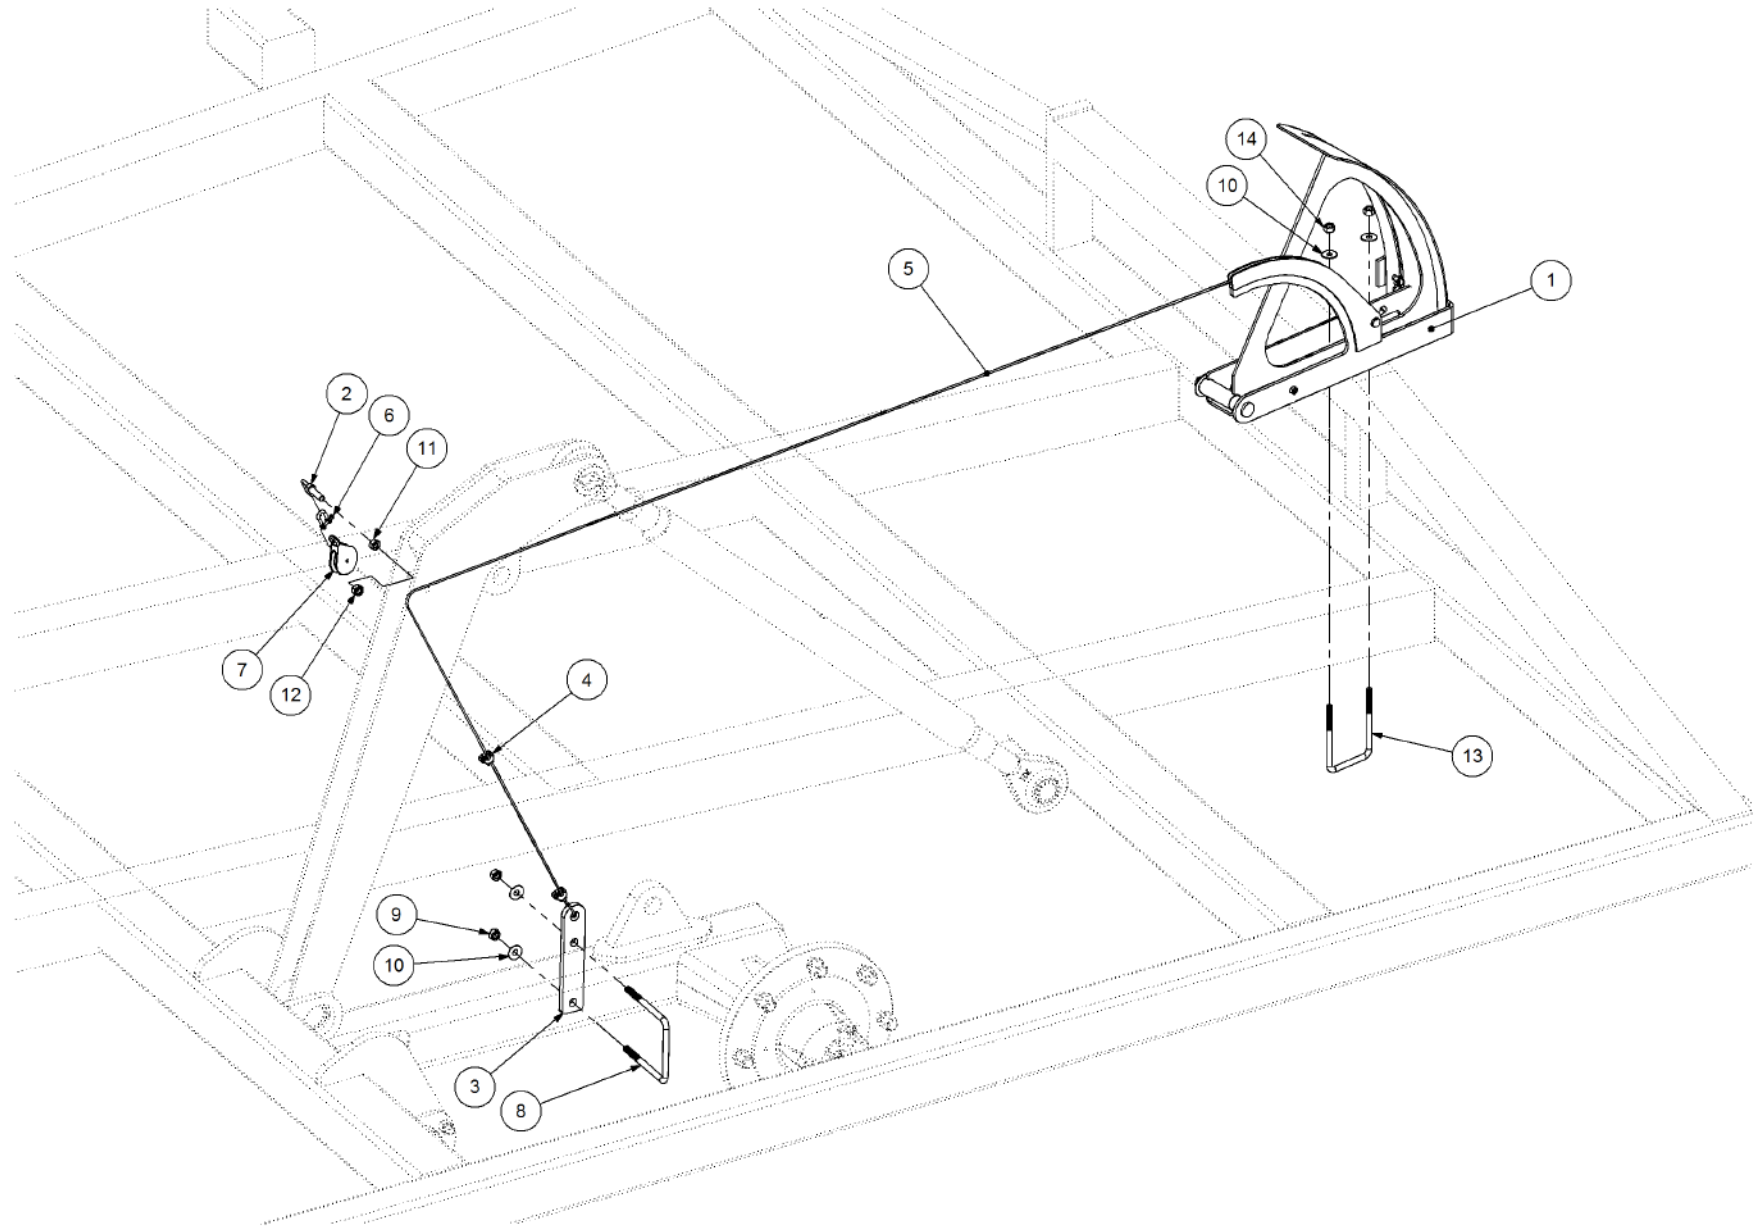

P/N 305150009 Depth Indicator Kit

Key	Part Number	Description	Qty
1	305000225	Depth Indicator Assy	1
2	305000237	Pulley Holder	1
3	305000239	Arm Plate	1
4	099303034	Cable Clamp - 3mm (1/8")	2
5	305150010	Wire Cable	1
6	099305054	D Shackle 5 x 5	1
7	099400000	Pulley Awning - 40mm	1
8	020100100	U Bolt 3/8" X 4" X 4" UNC Zp	1
9	030130101	Nut 3/8" UNC Nyloc	2
10	035110251	Flat Washer 3/8" ID	4
11	080111000	Nut M10	1
12	080121000	Nut M10 Nyloc	1
13	020075075	U Bolt 3/8" X 3" X 3" UNC Zp	1
14	030110101	Nut 3/8" UNC	2

Key	Part Number	Description	Qty