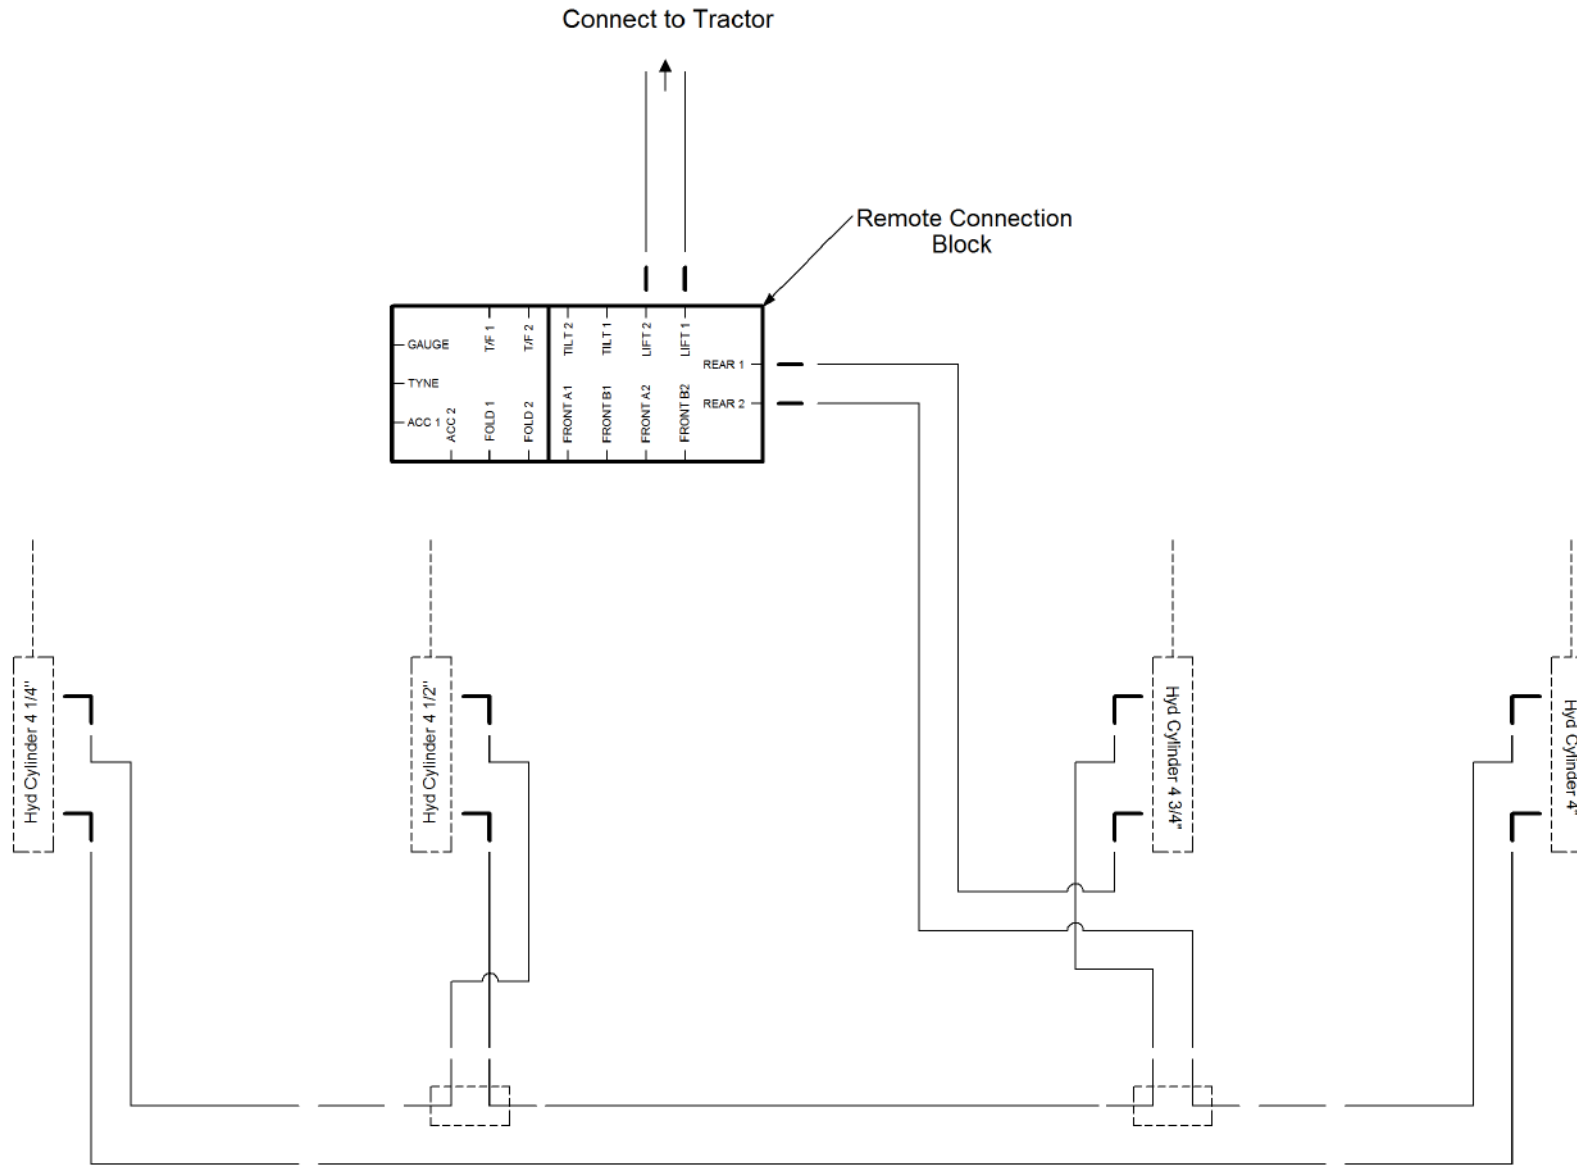

P/N 233260120

Hyd Hose & Electrical Connector Assy

Key	Part Number	Description	Qty
1	233260121	Hyd Hose Bracket	1
2	233260123	Electrical Fitting Bracket	1
3	050080258	Bolt Hex Hd M8 x 25	1
4	080120800	Nut M8 Nyloc	1
5	050120208	Bolt Hex Hd M12 x 20	2
6	156145337	Clamp Pipe Single 33.7 Dia	1
7	156165000	Clamp Top Plate	2
8	156145380	Clamp Pipe Single 38 Dia	1
9	156146508	Clamp Pipe Single 50.8 Dia	1
10	156166000	Clamp Top Plate	1
11	103100045	Clamp Exhaust 1-3/4" Dia	1
12	156180006	Stauff Rail Nut M6	6
13	050060608	Bolt Hex Hd M6 x 60	4
14	050060708	Bolt Hex Hd M6 x 70	2

Key	Part Number	Description	Qty

Hyd Schematic - Lift Circuit