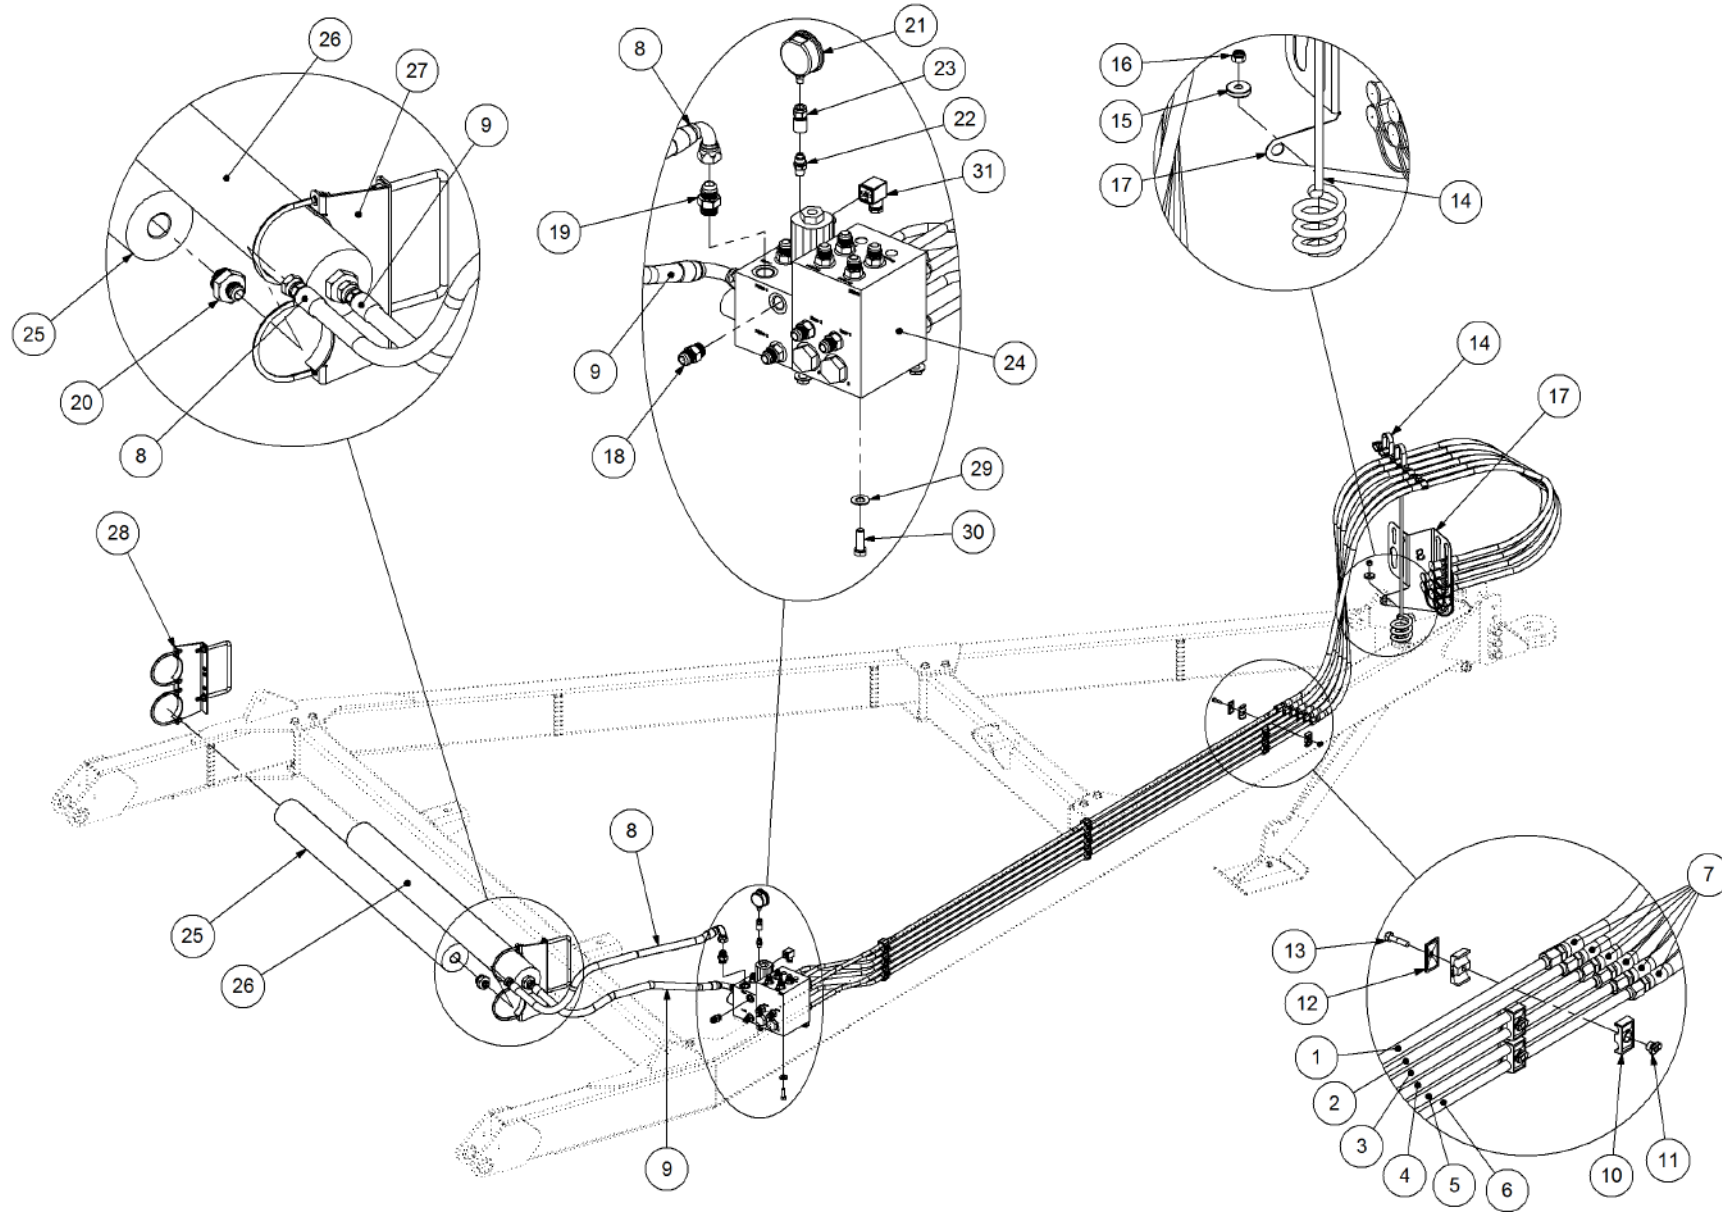

Key	Part Number	Description	Qty
------------	--------------------	--------------------	------------

P/N 305080003 Jack Circuit

Key	Part Number	Description	Qty
1	305080011	Hyd Hose 1/2" DWB x 2500 Lg	1
2	305080013	Hyd Hose 1/2" DWB x 3000 Lg	1
3	152S89-0612	Fitting - Elbow 90° 3/8"BsptM x 3/4" UnoM	1
4	1528F5OX-S	Fitting - Connector 3/4" JicM x 3/4" UnoM	1
5	1528F3MX-S	Fitting - Connector 3/4" JicM x 3/8" BsptM	1
6	BKHG38-1125	Ball Valve Stauff - BKH DN10 G3/8	1

Key	Part Number	Description	Qty
------------	--------------------	--------------------	------------

P/N 305080000 Pull Circuit - 2MC

P/N 305080000 Pull Circuit - 2MC

Key	Part Number	Description	Qty
1	305089000	Hyd Tube 5/8" x 2805 Lg	1
2	305089002	Hyd Tube 5/8" x 2860 Lg	1
3	305089004	Hyd Tube 5/8" x 2953 Lg	1
4	305089006	Hyd Tube 5/8" x 2995 Lg	1
5	305089008	Hyd Tube 5/8" x 2962 Lg	1
6	305089010	Hyd Tube 5/8" x 3022 Lg	1
7	305080005	Hyd Hose 1/2" DWB x 3000 Lg	6
8	305080015	Hyd Hose 3/4" DWB x 1150 Lg	1
9	305080017	Hyd Hose 3/4" DWB x 1000 Lg	1
10	156242160	Clamp Pipe Double 16 Dia	9
11	156180008	Stauff Rail Nut M8	9
12	156262000	Clamp Top Plate	9
13	050080358	Bolt Hex Hd M8 x 35	9
14	321191450	Hydraulic Hose Stand	1
15	235160008	Hose Stand Washer	1
16	080121200	Nut M12 Nyloc	1
17	305000404	Hydraulic Bracket - Allrounder Pull	1
18	15210F5OX-S	Fitting - Connector 7/8" JicM x 7/8" UnoM	15
19	15212F5OX-S	Fitting - Connector 1-1/16" JicM x 1-1/16" UnoM	2
20	15212-20F5OX-S	Fitting - Connector 1-1/16" JicM x 1-5/8" UnoM	2
21	152PG63160BM	Gauge 0-160 BAR (2200PSI) 1/4"BSPP	1
22	152SMK20R1-4KPD	Stauff Test - 1/4" BSPT	1
23	152SMD20G1-4	Stauff Test Gauge - 1/4" BSPP	1
24	158688883	Remote Connection Block	1
25	300445781	Accumulator Piston - 700 psi	1
26	300445782	Accumulator Piston - 200 psi	1
27	305000120	Accumulator Clamp Assy - RH	1
28	305000121	Accumulator Clamp Assy - LH	1
29	085112000	Flat Washer 12 ID	4
30	050120358	Bolt Hex Hd M12 x 35	4
31	305160000	Tyne / Wing Fold 6 Port Selector Harness	1