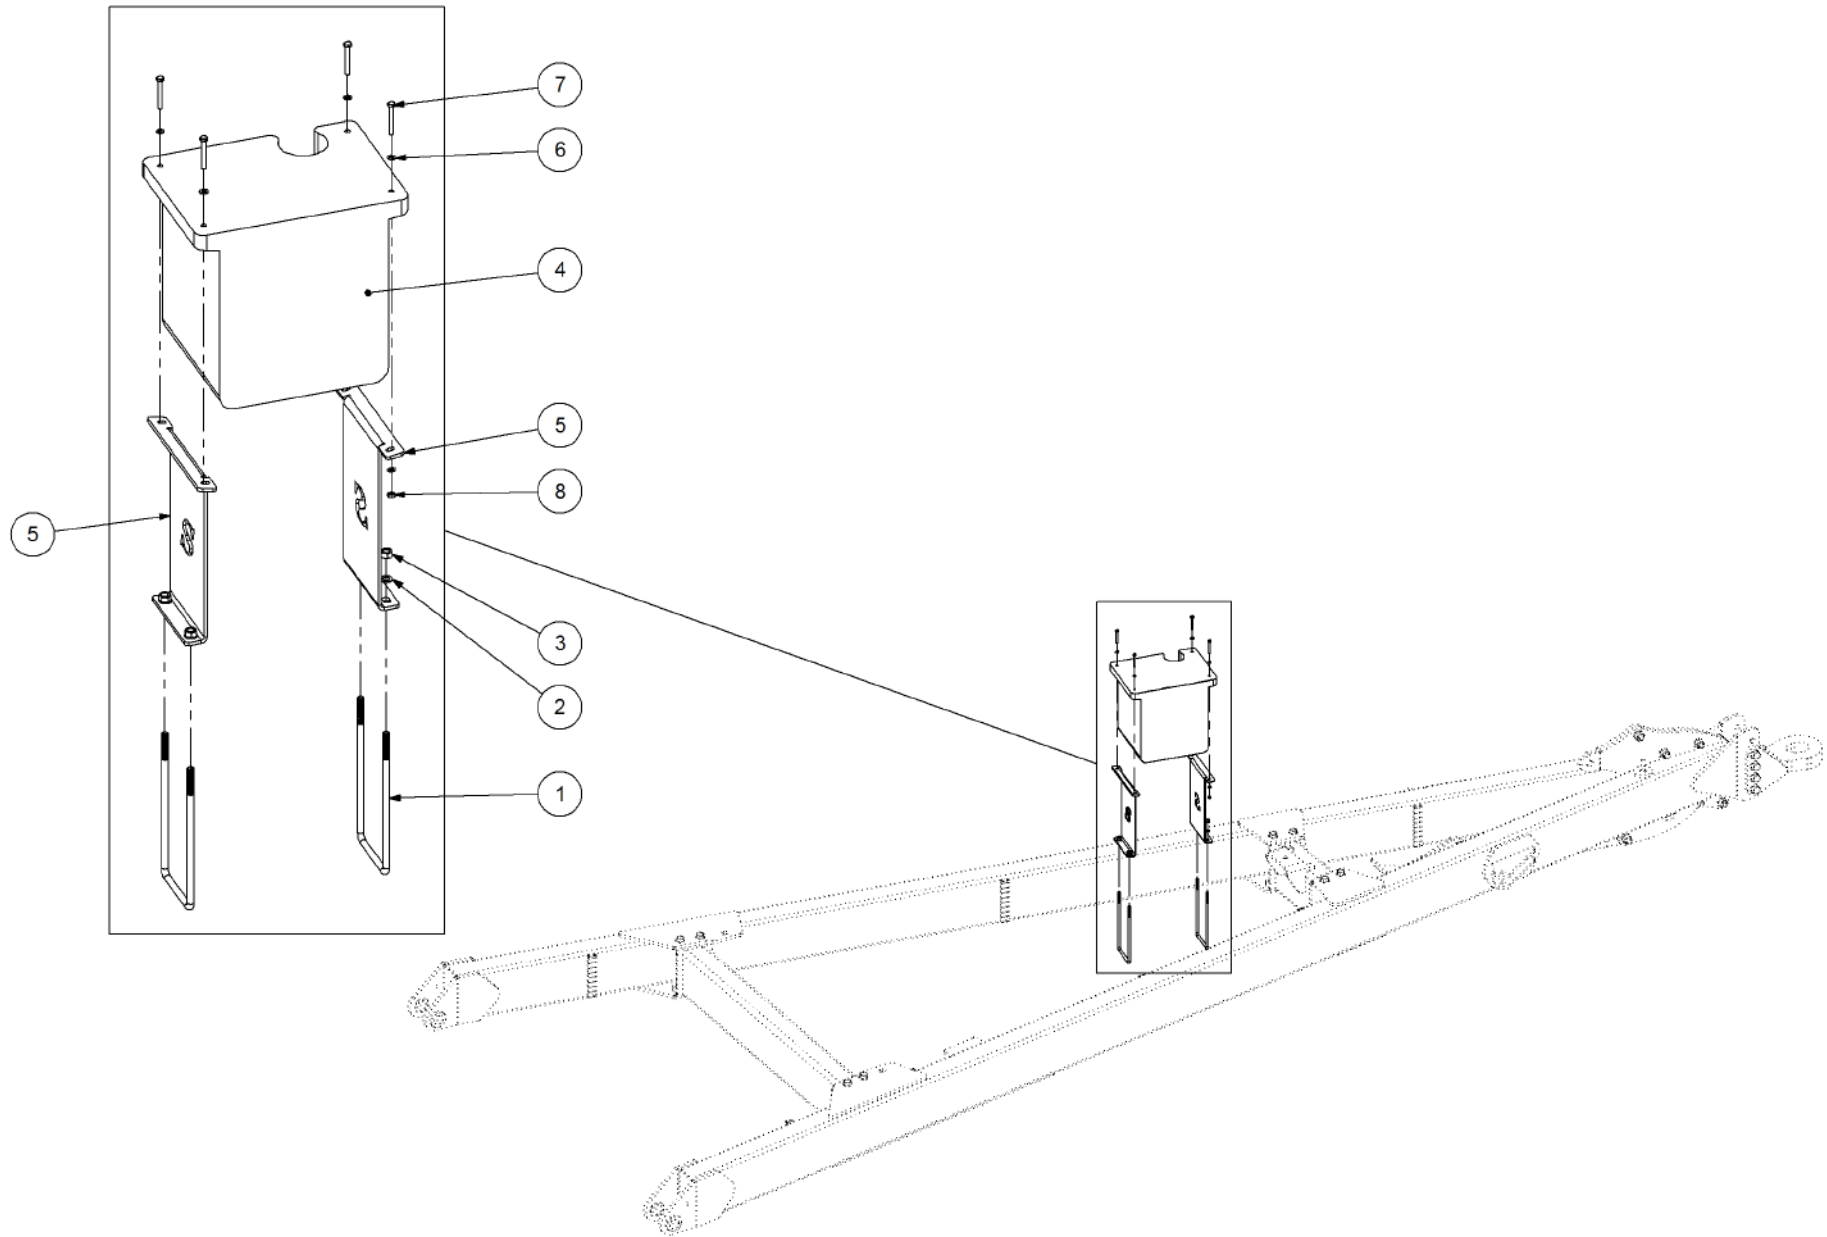

P/N 305170020 Hand Wash Kit

Key	Part Number	Description	Qty
1	020100200	U Bolt 3/8" x 4" x 8" UNC Zp	2
2	035110191	Flat Washer 3/8" ID	4
3	030110101	Nut 3/8" UNC	4
4	192150001	Hand Wash Tank	1
5	305170021	Support Bracket	2
6	085106000	Flat Washer 6 ID	8
7	050060508	Bolt Hex Hd M6 x 50	4
8	080110600	Nut M6	4

Key	Part Number	Description	Qty