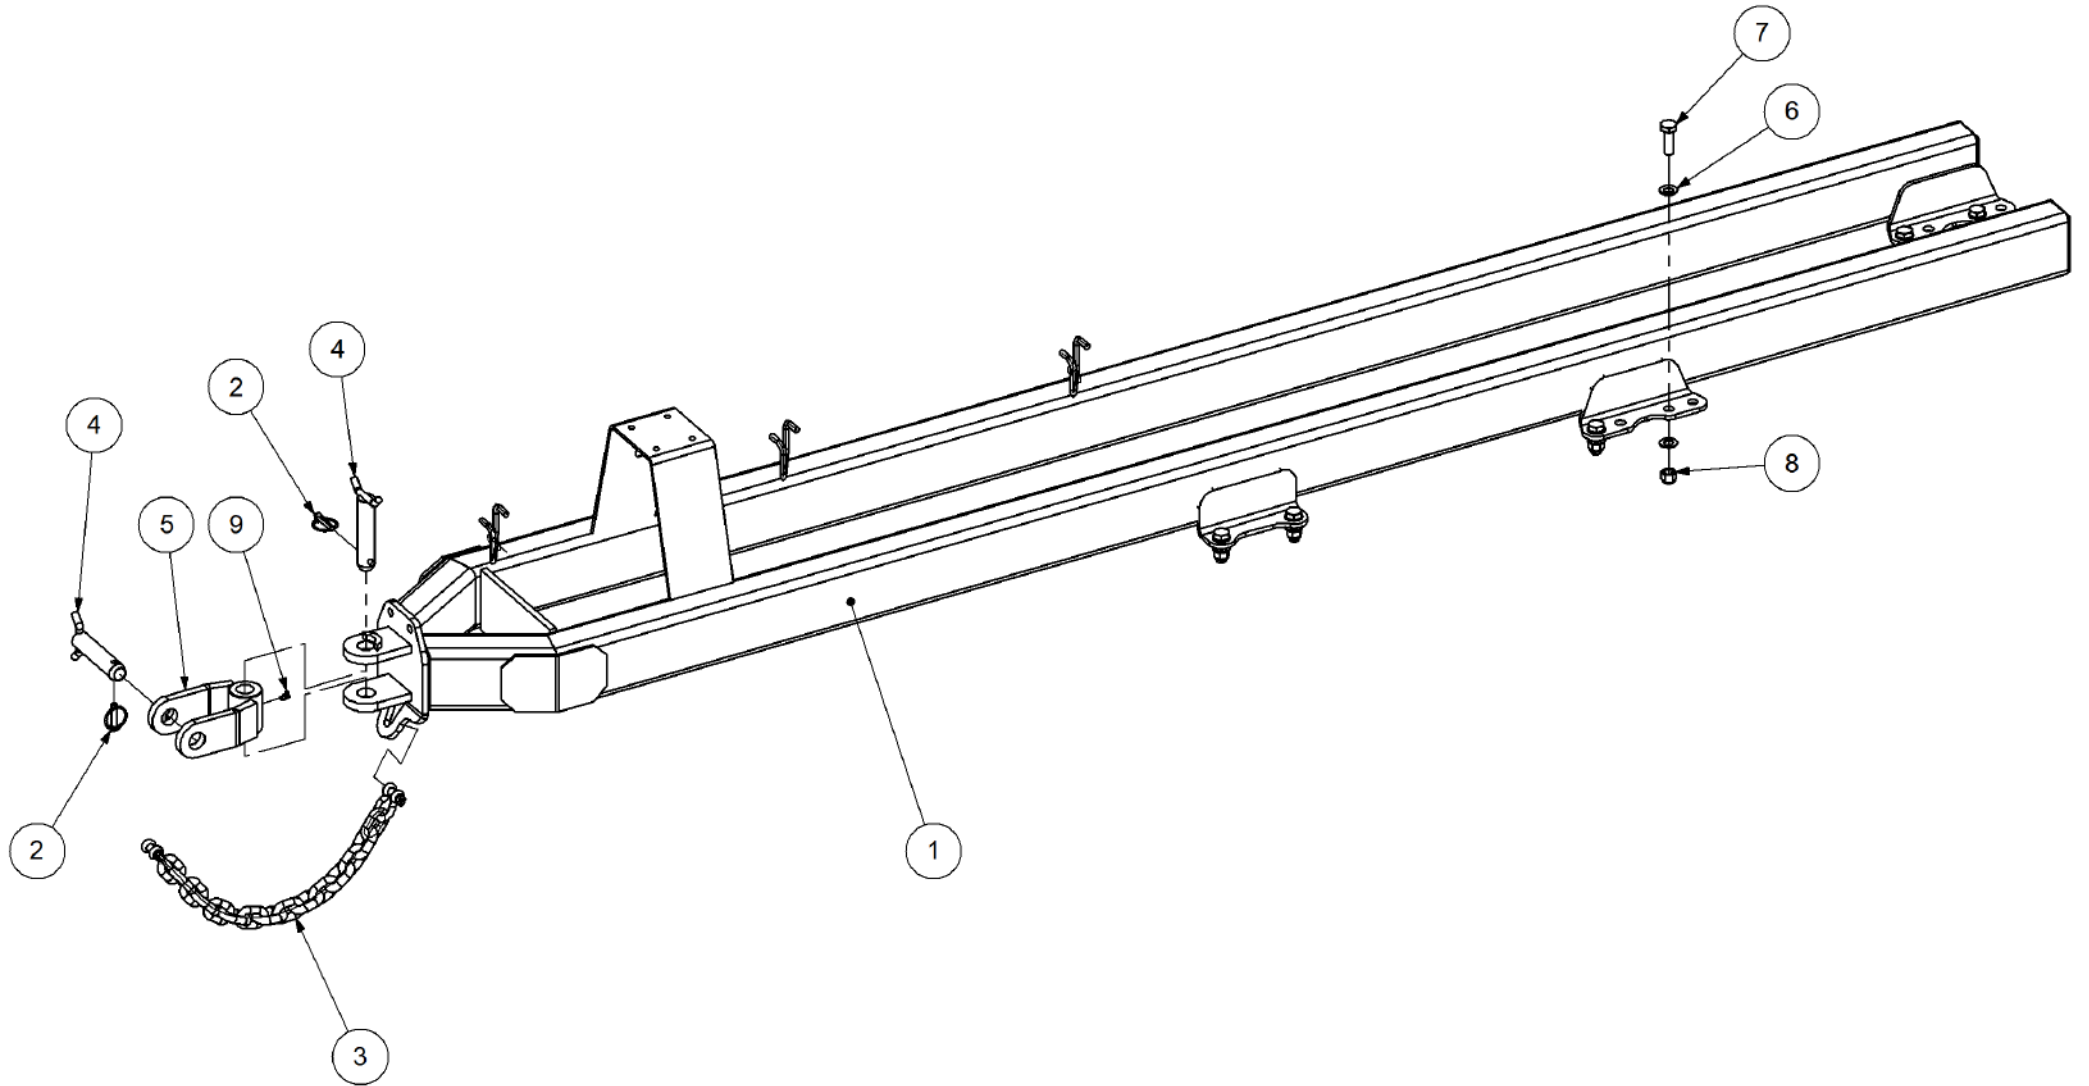

P/N 305100101

Rear Pull Assy - TR/TQS (3 Rows)

Key	Part Number	Description	Qty
1	305000538	Rear Pull	1
2	095110036	Lynch Pin 3/8"	2
3	230603028	Safety Chain - 15L	1
4	233260117	Hitch Pin	2
5	233330165	Clevis	1
6	085116000	Flat Washer 16 ID	24
7	050160508	Bolt Hex Hd M16 x 50	12
8	080121600	Nut M16 Nyloc	12
9	111206900	Grease Nipple 1/4" UNF - 90°	1

Key	Part Number	Description	Qty